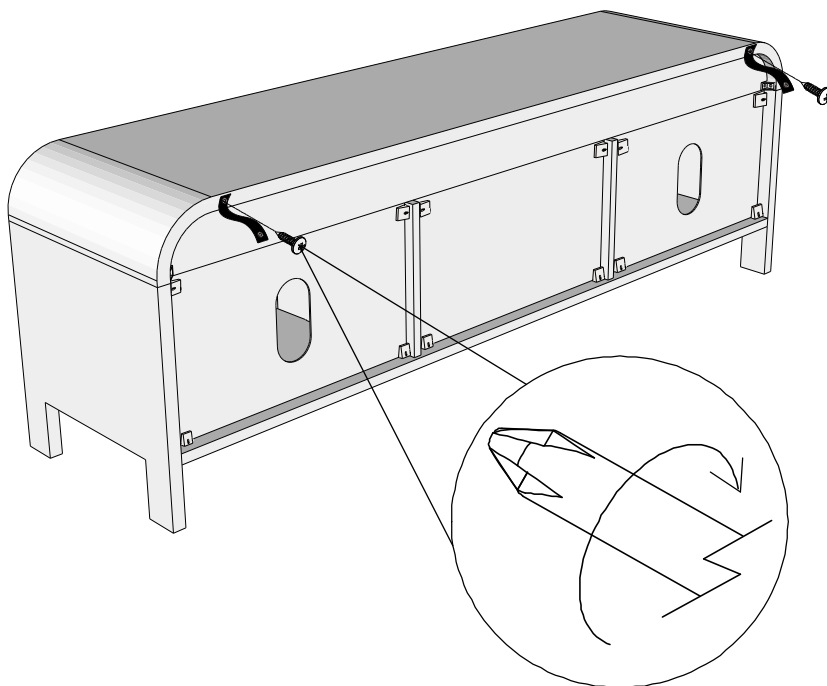

NEXT MIA WIDE TV UNIT

E87238

Assembly instructions

9

We recommend the use of the wall attachment bracket/strap provided for safety reasons.
Secure the strap to the wall with an appropriate screw and wall plug for your wall type (not provided).
To hide the strap behind the unit, drill the hole lower than the top of unit.

Attach the other end of the strap to the underside of the top panel with screw.

Warning: Always ensure intended wall area to be drilled is free from hidden electrical wires, water and gas pipes.

NB: Wall fixings are not included-Please source suitable fixing for your wall type.

If in doubt please consult a qualified trades person.

Please ensure you secure your product to the wall for your and your family's safety before you use it.

T39	N/A	2	
S41	Ø4 x 16mm	2	 not supplied