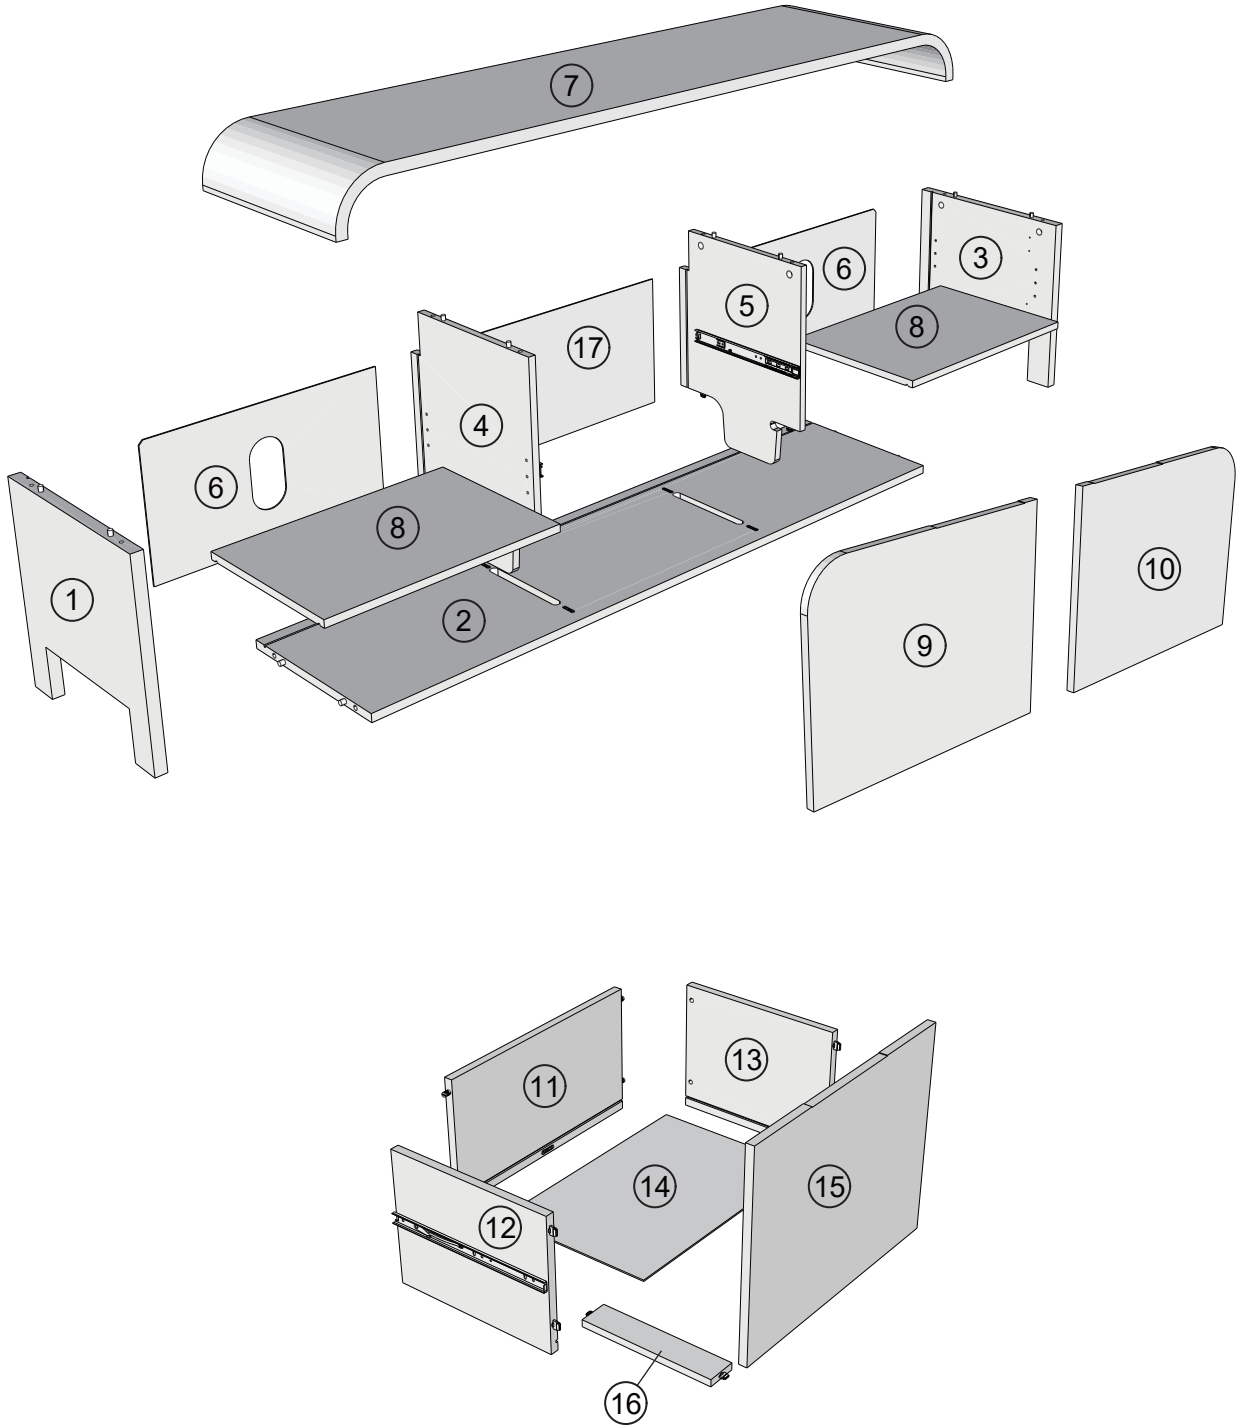

GETTING TO KNOW YOUR PRODUCT

Components supplied. Please use this guide if you require replacement parts.

Ref	Dimensions	Visual	Qty	Ctn
1	39x39.5cm		1	1
2	36 x145.5cm		1	1
3	39x39.5cm		1	1
4	35x47.5cm		1	1
5	35x47.5cm		1	1
6	27.5x48cm		2	1
7	39.5x150cm		1	1
8	32.5x47.5cm		2	1

Ref	Dimensions	Visual	Qty	Ctn
9	37.5x48cm		1	1
10	37.5x48cm		1	1
11	23.5x42.5cm		1	1
12	23.5x30cm		1	1
13	23.5x30cm		1	1
14	29x43cm		1	1
15	37.5x48cm		1	1
16	6x28cm		1	1
17	27.5x48cm		1	1