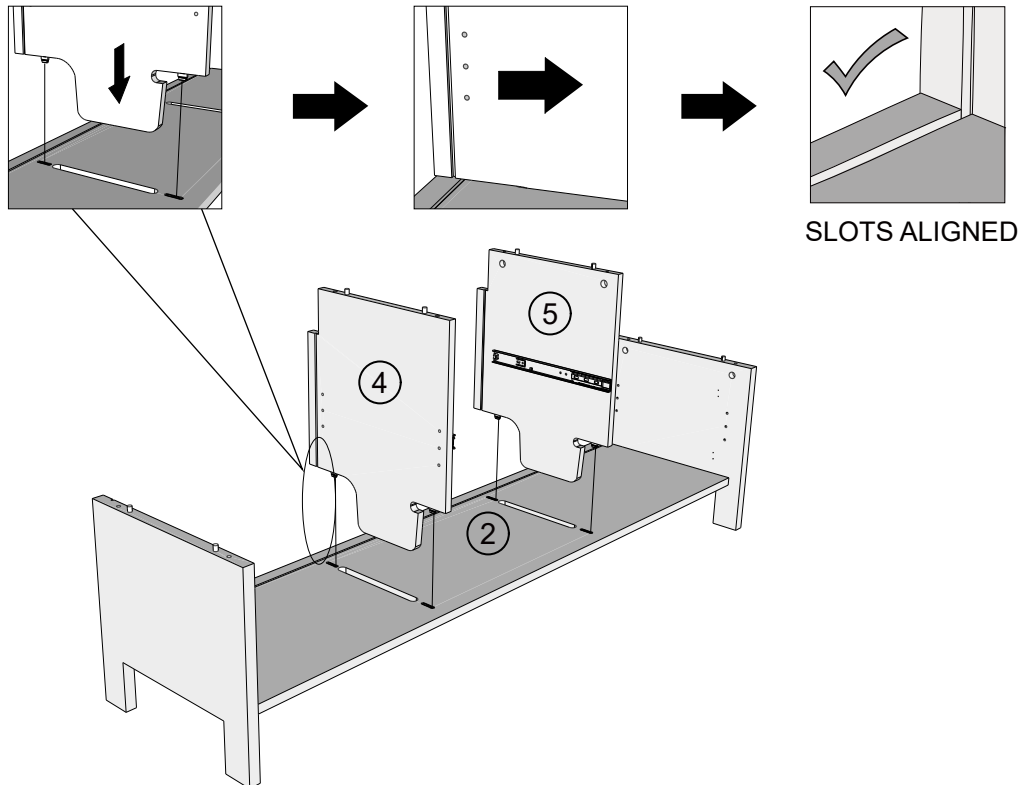

2

B3	Ø15x 12mm	4		 not supplied
----	-----------	---	---	---

3

4

NEXT MIA WIDE TV UNIT

E87238
Assembly instructions

5

6

12

NEXT MIA WIDE TV UNIT

E87238

Assembly instructions

9

We recommend the use of the wall attachment bracket/strap provided for safety reasons.
Secure the strap to the wall with an appropriate screw and wall plug for your wall type (not provided).
To hide the strap behind the unit, drill the hole lower than the top of unit.