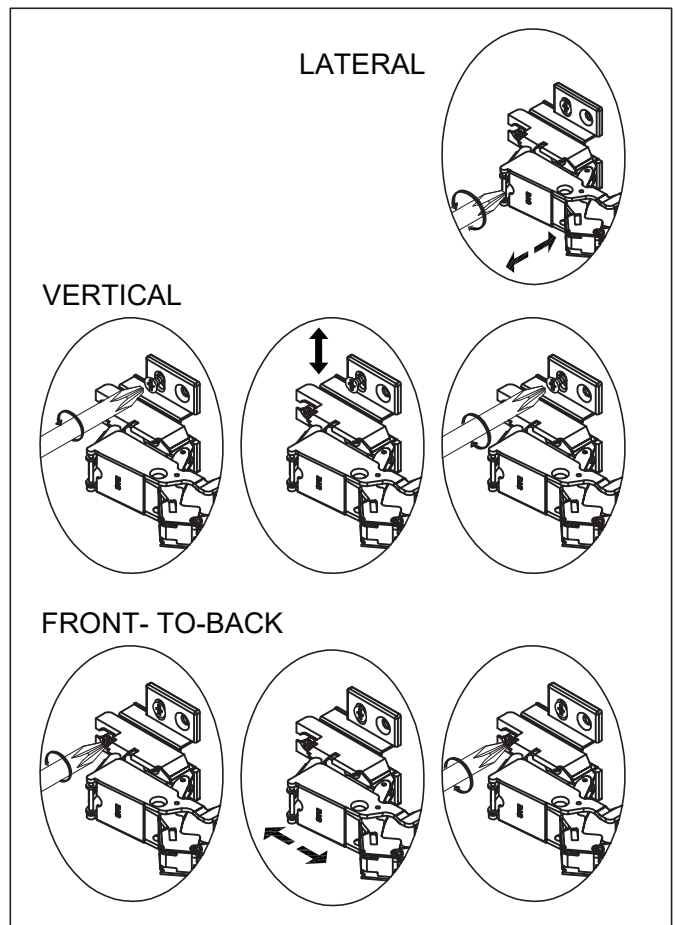

E87238
Assembly instructions

16

Please apply the stickers provided to cover the camlocks as shown on the diagram as an example.

Left side

Right side

O1	N/A	4	
----	-----	---	--

17

E39	N/A	2		 not supplied
-----	-----	---	---	---

18

C19	N/A	4		 not supplied
U139	Ø4.5x15mm	8		 not supplied

19

Adjust Hinge Position

U139

Ø4.5 x 15mm

8

not supplied