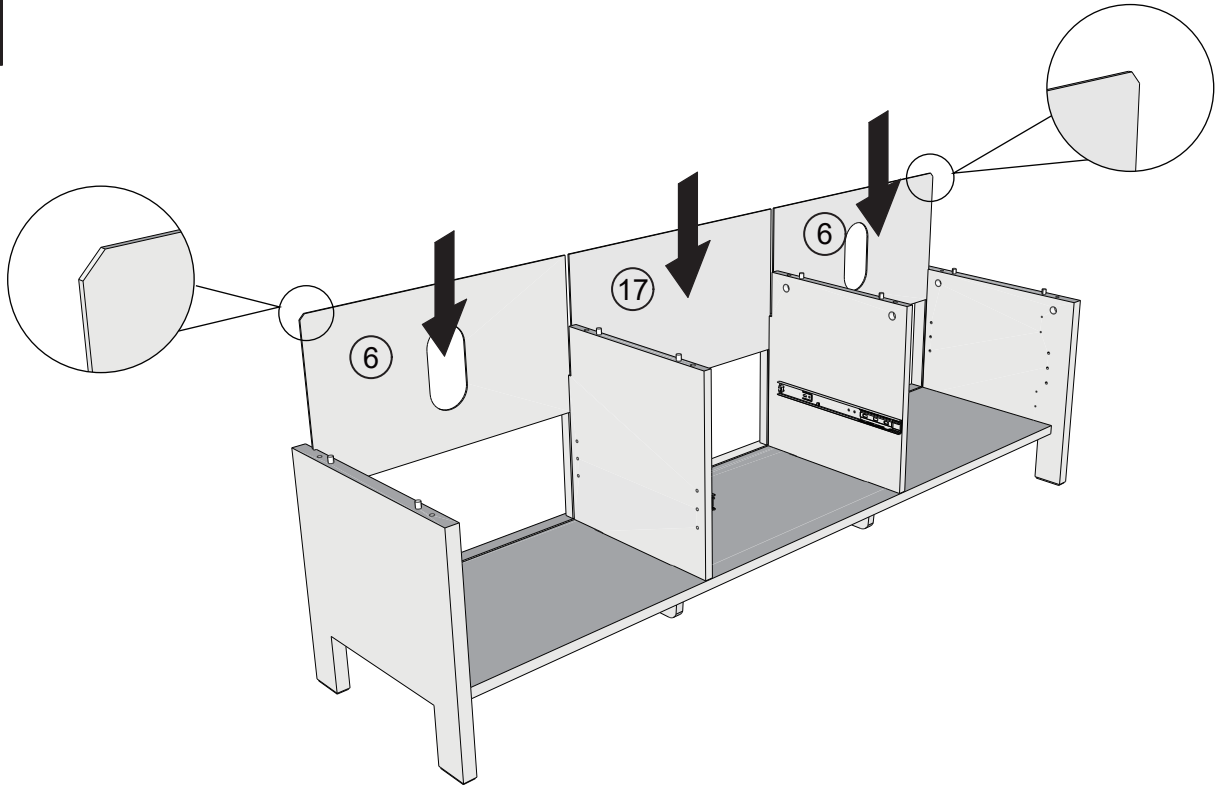

NEXT MIA WIDE TV UNIT

E87238
Assembly instructions

5