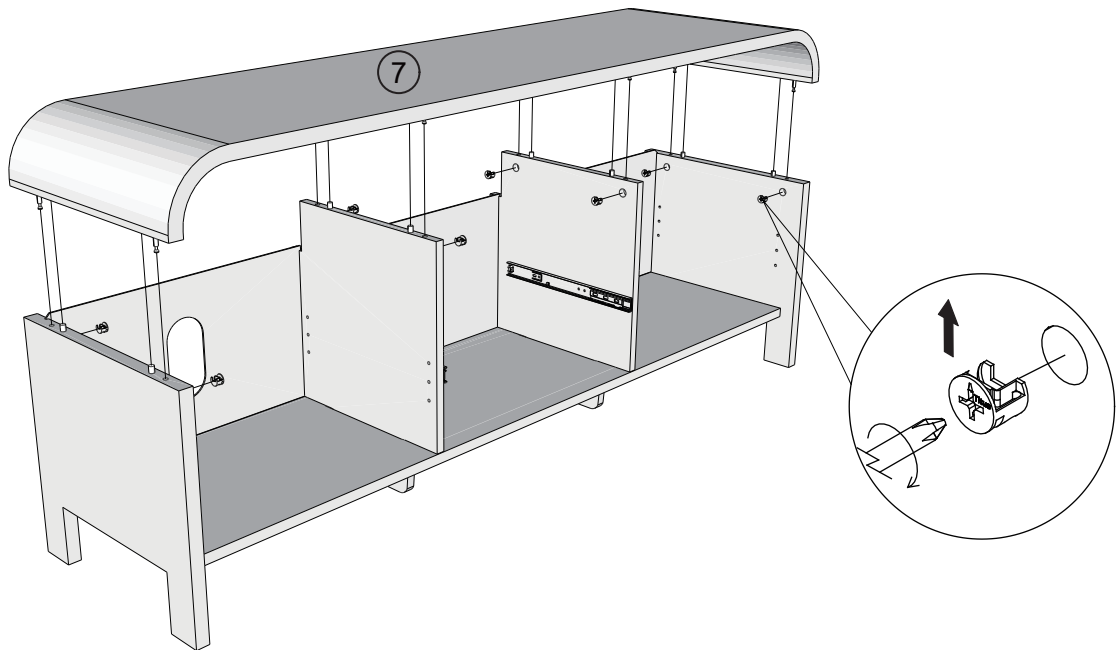

NEXT MIA WIDE TV UNIT

E87238
Assembly instructions

5

6

B3

Ø15x 12mm

8