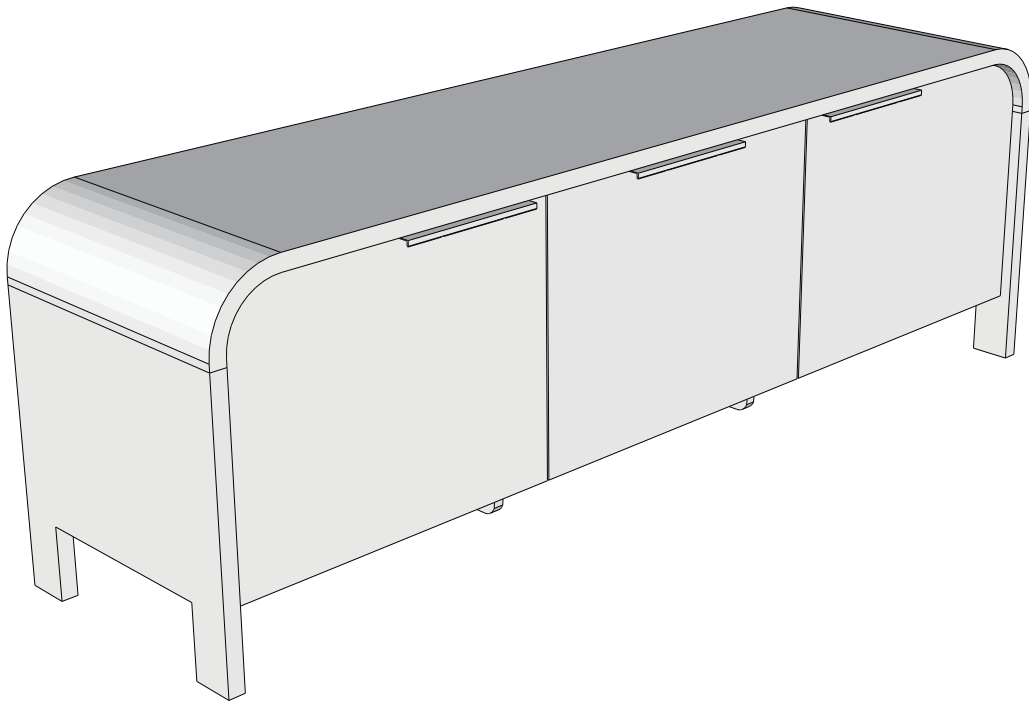

NEXT

MIA WIDE TV UNIT E87238 Assembly instructions

Actual product size
H50 x W150 x D39.5 cm

Need Help ?

With: Assembly instruction
Missing or damaged parts

IMPORTANT - RETAIN FOR FUTURE REFERENCE

CALL: 0333 777 8999