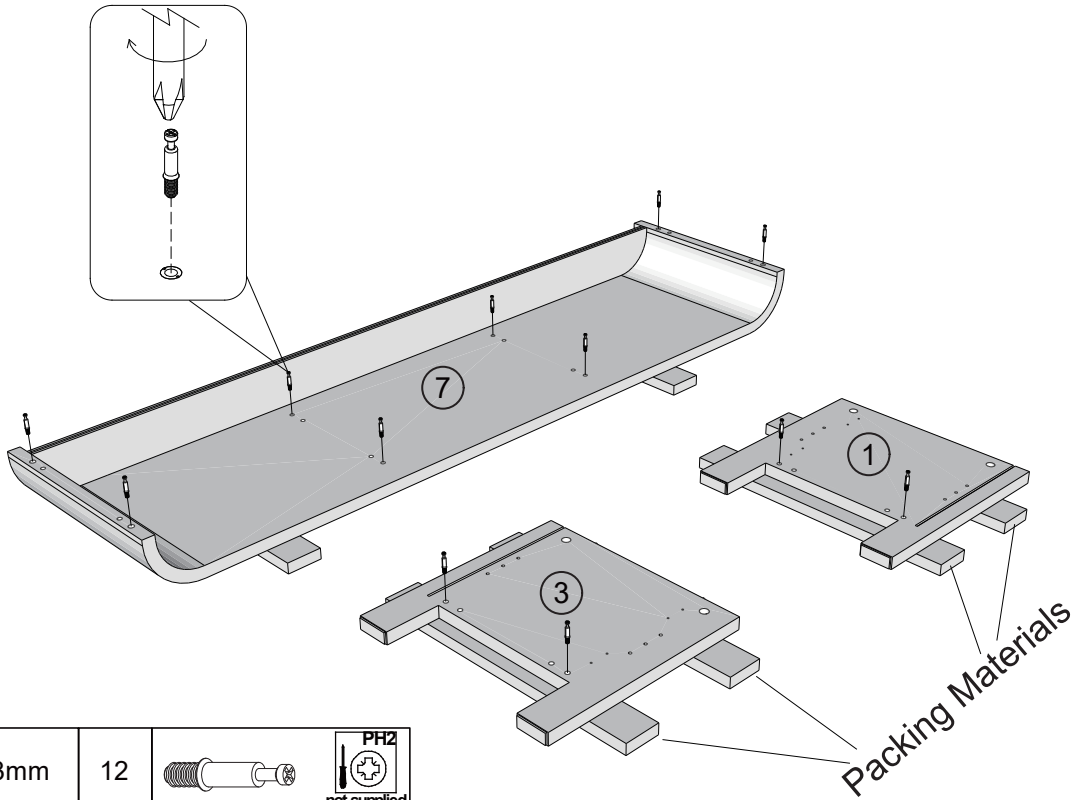

NEXT FITTINGS ASSEMBLE INSTRUCTIONS

Push connector into housing to be jointed.

Make sure there is no gap between the panels.

Fixtures and fittings supplied (actual size)

Ref	Dimensions	Qty	Spare Qty
U139	Ø4.5 x 15mm	16	2
B12	Ø7.5 x 33mm	12	2
B3	Ø15 x 12mm	12	2
S41	Ø4 x 16mm	2	1
U154	Ø4 x 15mm	8	1
P3	Ø5 x 16mm	8	1

Fixtures and fittings supplied (not to scale)

Ref	Dimensions	Qty	Spare Qty	Visual
C19	N/A	4	N/A	
T38	N/A	12	2	
T39	N/A	2	N/A	
E39	N/A	3	N/A	
O1	N/A	4	1	

1

B12	Ø6 x 33mm	12		 not supplied
-----	-----------	----	---	---