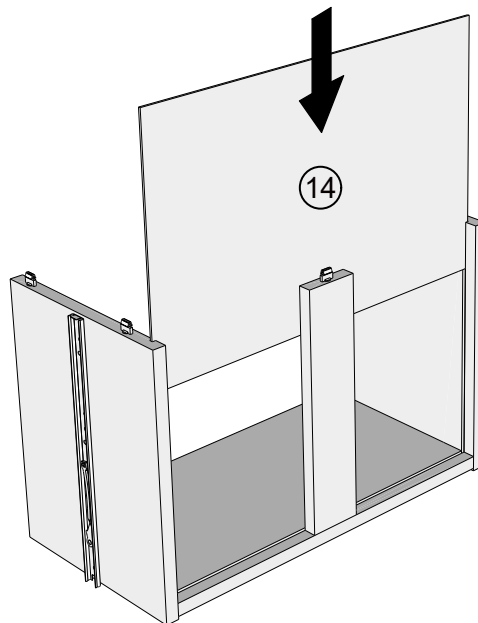

Attach the other end of the strap to the underside of the top panel with screw.

Warning: Always ensure intended wall area to be drilled is free from hidden electrical wires, water and gas pipes.

NB: Wall fixings are not included-Please source suitable fixing for your wall type.

If in doubt please consult a qualified trades person.

Please ensure you secure your product to the wall for your and your family's safety before you use it.

T39	N/A	2	
S41	Ø4 x 16mm	2	 not supplied

10

11

12

13

14

Note: Drawer will be permanently assembled once panel (15) is fitted.

15

E39

N/A

1

NEXT MIA WIDE TV UNIT