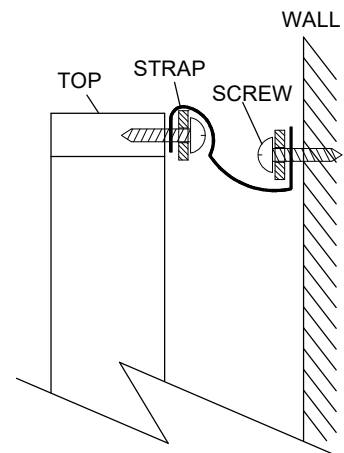

NEXT MIA WIDE TV UNIT

E87238

Assembly instructions

9

We recommend the use of the wall attachment bracket/strap provided for safety reasons.
Secure the strap to the wall with an appropriate screw and wall plug for your wall type (not provided).
To hide the strap behind the unit, drill the hole lower than the top of unit.

Attach the other end of the strap to the underside of the top panel with screw.

Warning: Always ensure intended wall area to be drilled is free from hidden electrical wires, water and gas pipes.

NB: Wall fixings are not included-Please source suitable fixing for your wall type.

If in doubt please consult a qualified trades person.

Please ensure you secure your product to the wall for your and your family's safety before you use it.

T39	N/A	2	
S41	Ø4 x 16mm	2	 not supplied