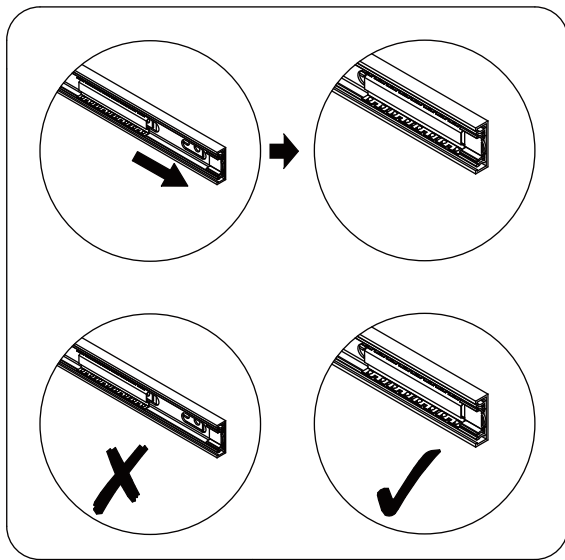

NEXT MIA WIDE TV UNIT

E87238
Assembly instructions

16