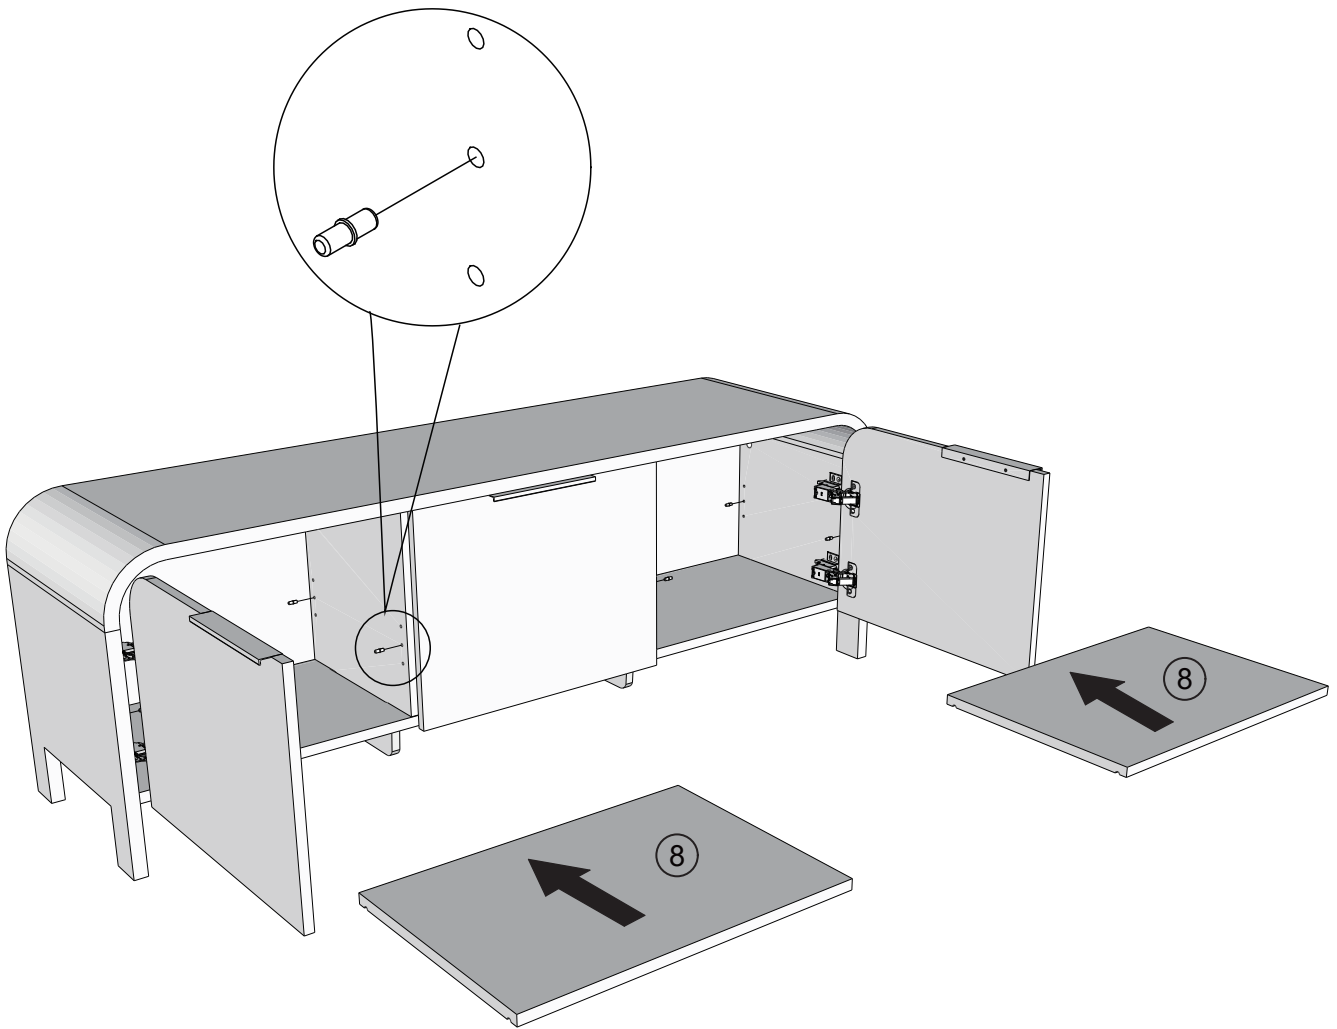

21

P3

Ø5 x16mm

8