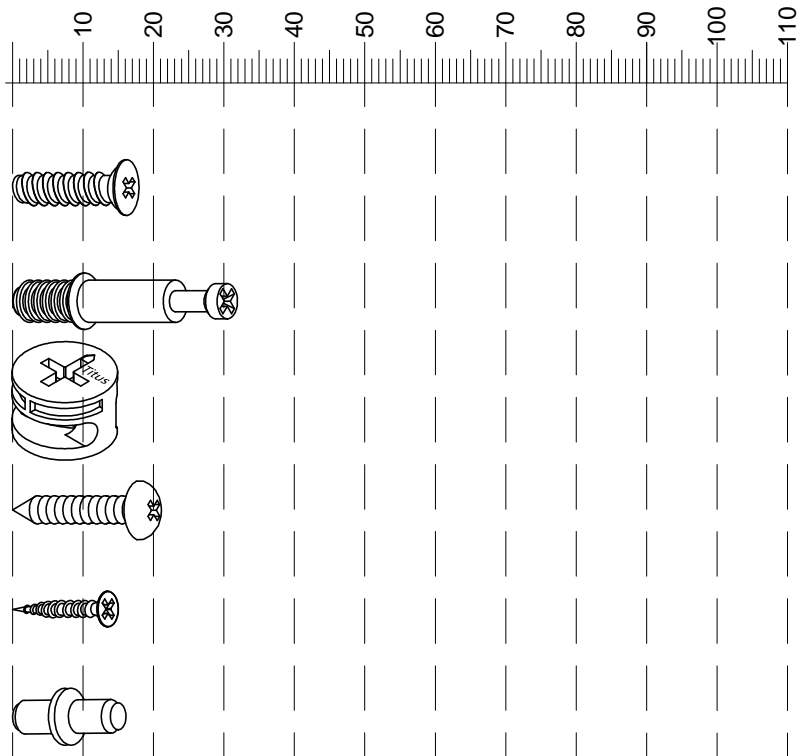

Ref	Dimensions	Visual	Qty	Ctn
1	39x39.5cm		1	1
2	36 x145.5cm		1	1
3	39x39.5cm		1	1
4	35x47.5cm		1	1
5	35x47.5cm		1	1
6	27.5x48cm		2	1
7	39.5x150cm		1	1
8	32.5x47.5cm		2	1

Ref	Dimensions	Visual	Qty	Ctn
9	37.5x48cm		1	1
10	37.5x48cm		1	1
11	23.5x42.5cm		1	1
12	23.5x30cm		1	1
13	23.5x30cm		1	1
14	29x43cm		1	1
15	37.5x48cm		1	1
16	6x28cm		1	1
17	27.5x48cm		1	1

NEXT FITTINGS ASSEMBLE INSTRUCTIONS

Push connector into housing to be jointed.

Make sure there is no gap between the panels.

Fixtures and fittings supplied (actual size)

Ref	Dimensions	Qty	Spare Qty
U139	Ø4.5 x 15mm	16	2
B12	Ø7.5 x 33mm	12	2
B3	Ø15 x 12mm	12	2
S41	Ø4 x 16mm	2	1
U154	Ø4 x 15mm	8	1
P3	Ø5 x 16mm	8	1

Fixtures and fittings supplied (not to scale)

Ref	Dimensions	Qty	Spare Qty	Visual
C19	N/A	4	N/A	
T38	N/A	12	2	
T39	N/A	2	N/A	
E39	N/A	3	N/A	
O1	N/A	4	1	

1

B12	Ø6 x 33mm	12		 not supplied
-----	-----------	----	---	---