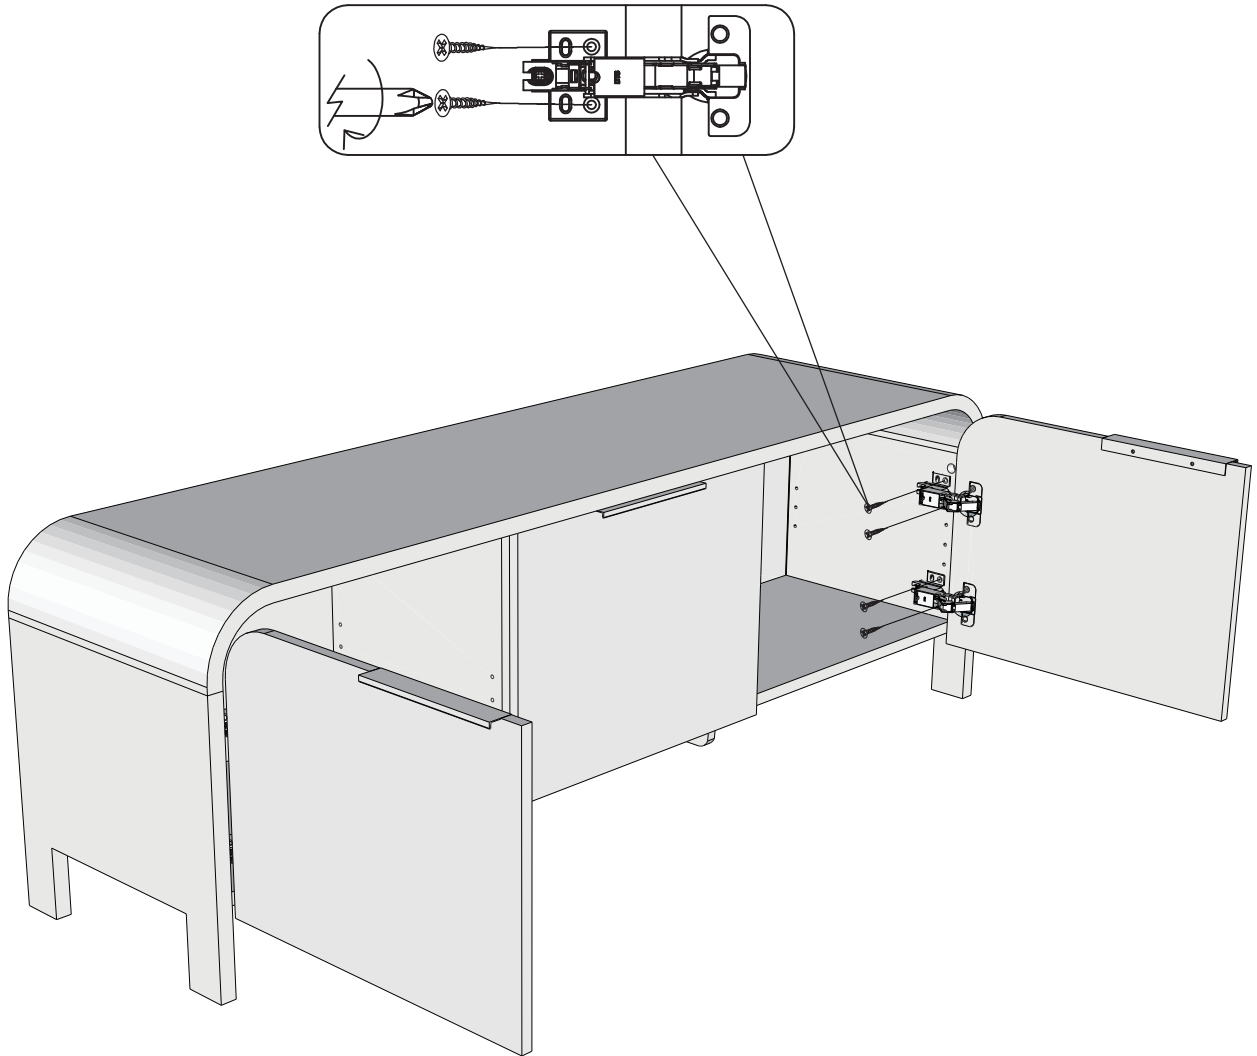

20

U154

Ø4 x 15mm

8