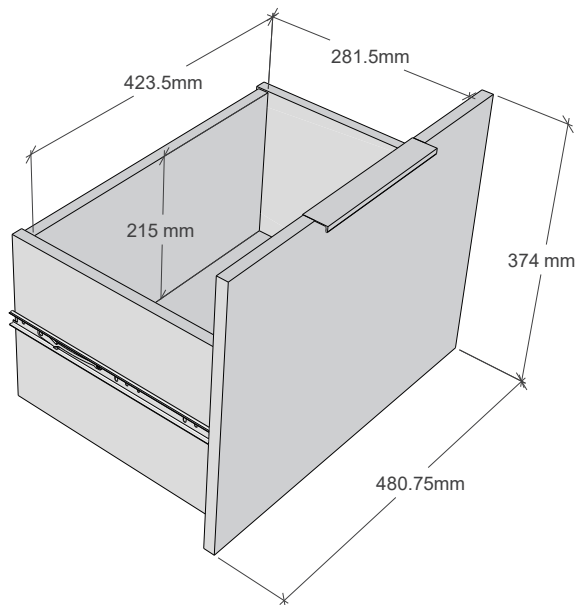

NEXT

MIA WIDE TV UNIT E87238

Actual product size
H50 x W150 x D39.5 cm

NEXT

MIA WIDE TV UNIT E87238

Warnings

We suggest you retain these instructions for future reference.

Keep fittings out of children's reach and keep children well away from construction area.