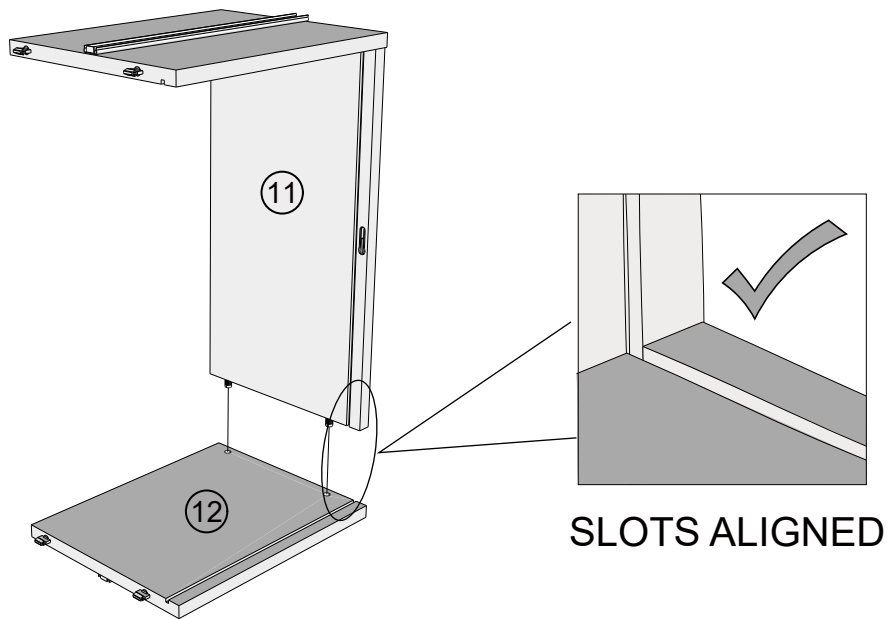

Attach the other end of the strap to the underside of the top panel with screw.

Warning: Always ensure intended wall area to be drilled is free from hidden electrical wires, water and gas pipes.

NB: Wall fixings are not included-Please source suitable fixing for your wall type.

If in doubt please consult a qualified trades person.

Please ensure you secure your product to the wall for your and your family's safety before you use it.

T39	N/A	2	
S41	Ø4 x 16mm	2	 not supplied

10

11

12

13

14

Note: Drawer will be permanently assembled once panel (15) is fitted.

15

E39

N/A

1

NEXT MIA WIDE TV UNIT