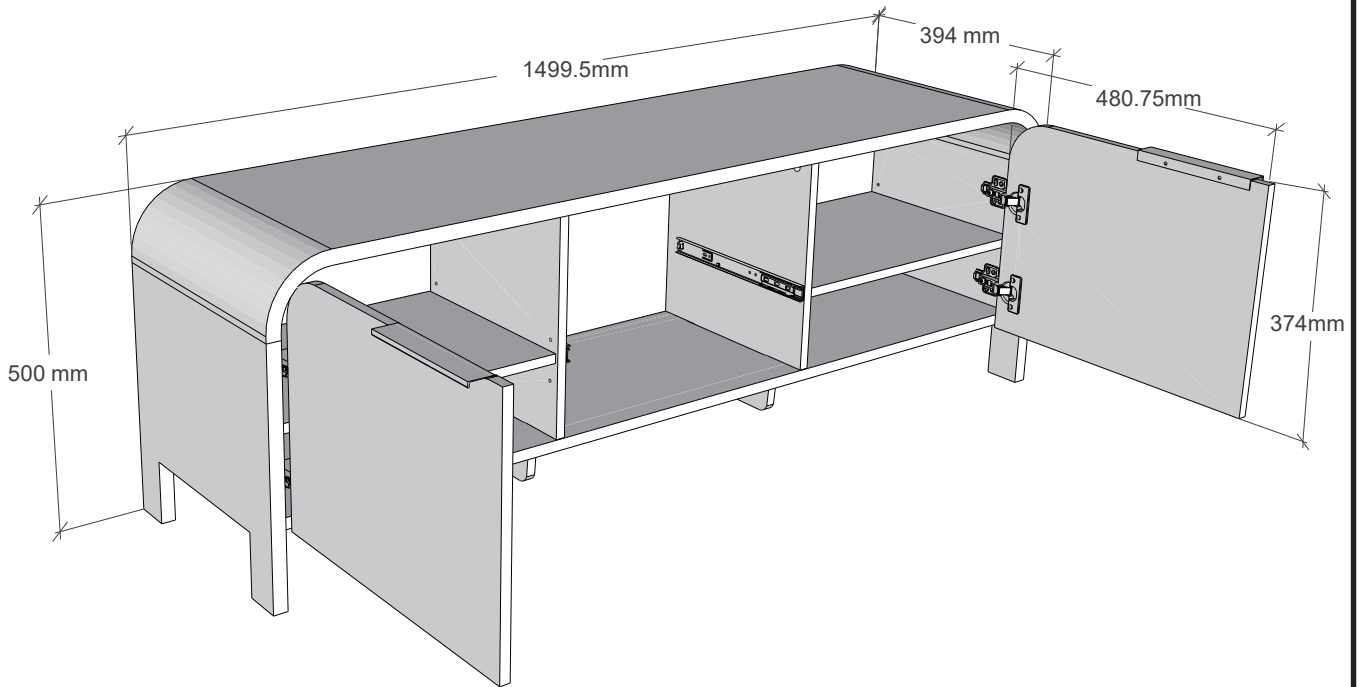

NEXT

MIA WIDE TV UNIT E87238

Actual product size
H50 x W150 x D39.5 cm

NEXT

MIA WIDE TV UNIT E87238

Warnings

We suggest you retain these instructions for future reference.

Keep fittings out of children's reach and keep children well away from construction area.