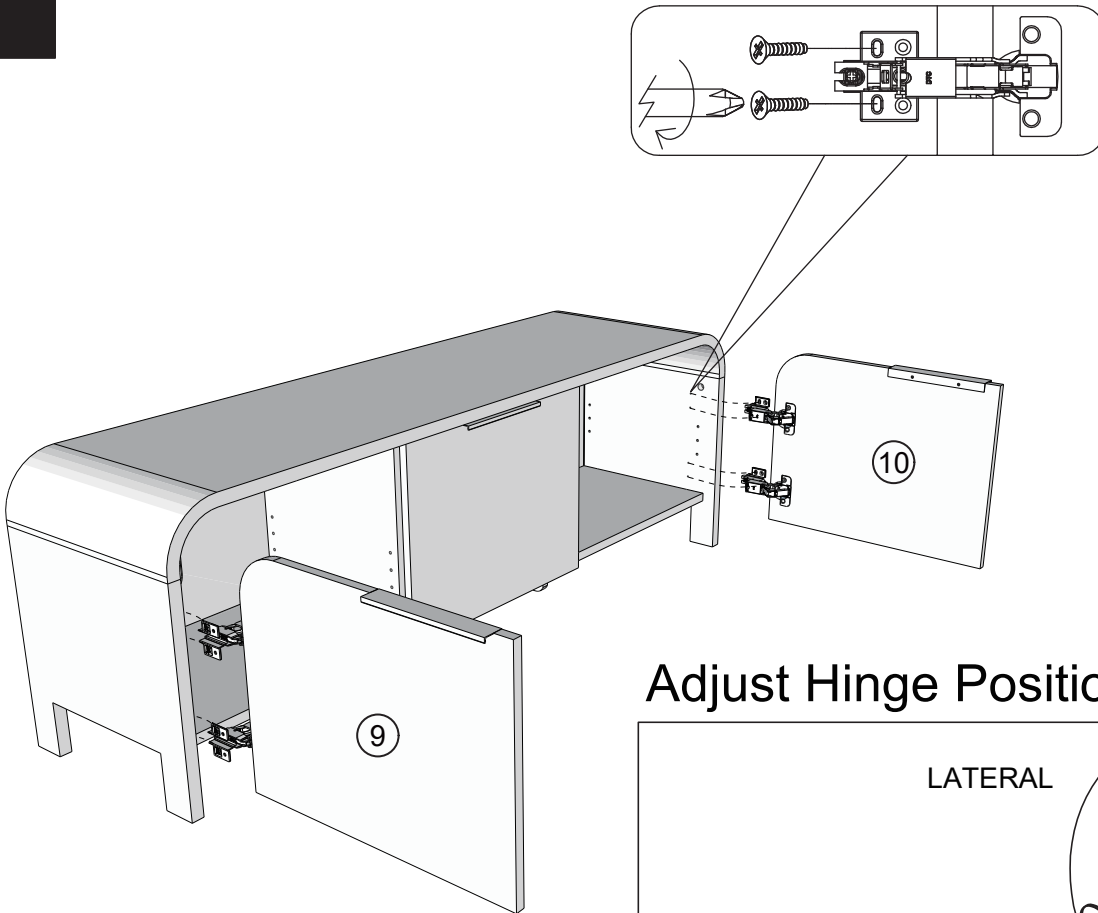

19

Adjust Hinge Position

U139

Ø4.5 x 15mm

8

not supplied