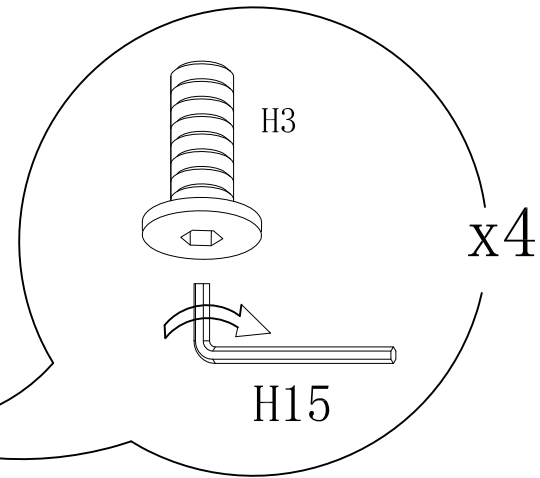

- El producto solo debe usarse en un suelo nivelado.

Fixtures and fittings supplied (actual size)			
Ref	Dimensions	Qty.	Spare Qty.
H1	∅6x35mm	15	1
H2	∅15x12mm	15	1
H3	M6x35mm	4	
H4	M4x25mm	2	
H5	M4x40mm	4	
H6	M6.5x50mm	3	
H7	M3.5x16mm	18	1
H8	M4x16mm	30	1

Fixtures and fittings supplied (not to scale)			
Ref	Qty	Spare Qty.	Visual
H9	24	1	
H10	2		
H11	2		
H12	1		
H13	2		
H14	4		

Fittings not supplied			
Ref	Qty	Spare Qty.	Visual
H15	1		

1

2

3

4

5

6