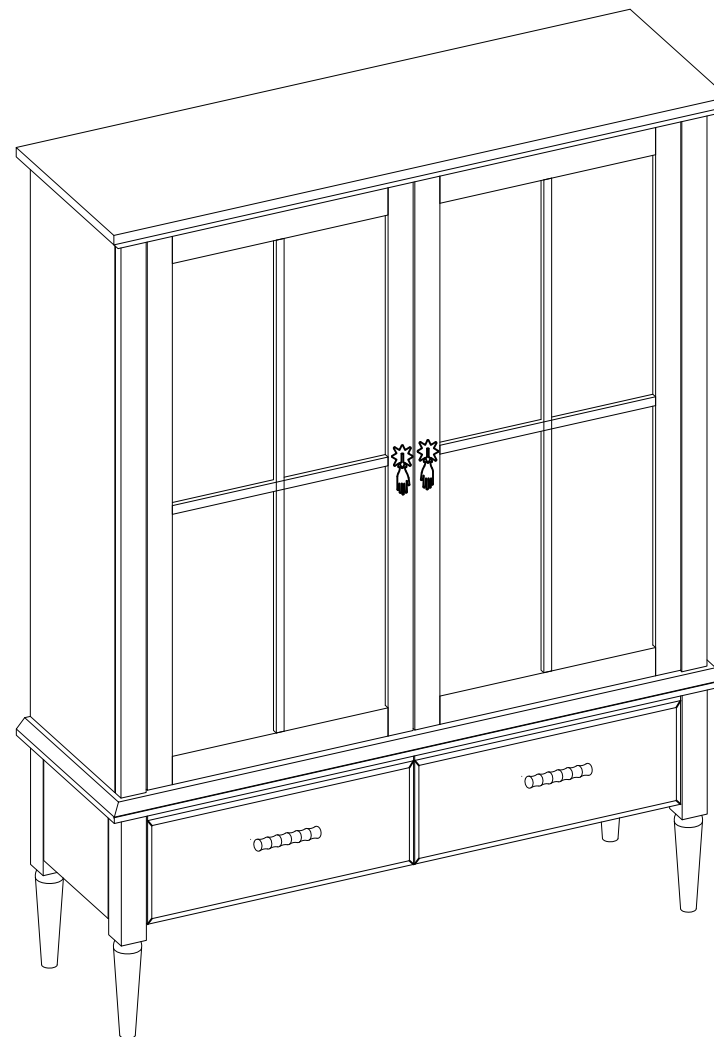

ROCKETT
stGEORGE

RSG Glass Show Cabinet

Glass Cabinet

Vitrine

Glazen kast

Vitrine

Vitrina de cristal

GB - Recommendations for the continual safe use of this product are stated on the final page of these instructions. Please retain for future reference.

FR - Les conseils d'utilisation de ce produit sont indiqués sur la dernière page de ces instructions. Veuillez les conserver pour vous y référer si besoin.

NL - Aanwijzingen voor veilig gebruik van dit meubel worden toegelicht op de laatste pagina van deze Instructies. Bewaar deze folder goed.

DE - Auf der letzten Seite dieser Anleitung findest du Hinweise für eine langfristig sichere Anwendung dieses Produktes. Bitte bewahre sie gut auf.

ES - Las recomendaciones para el uso continuado de este producto figuran en la última página de estas instrucciones. Por favor, consérvalas para futuras consultas.

RSG Glass Show Cabinet-F03228
Made in China