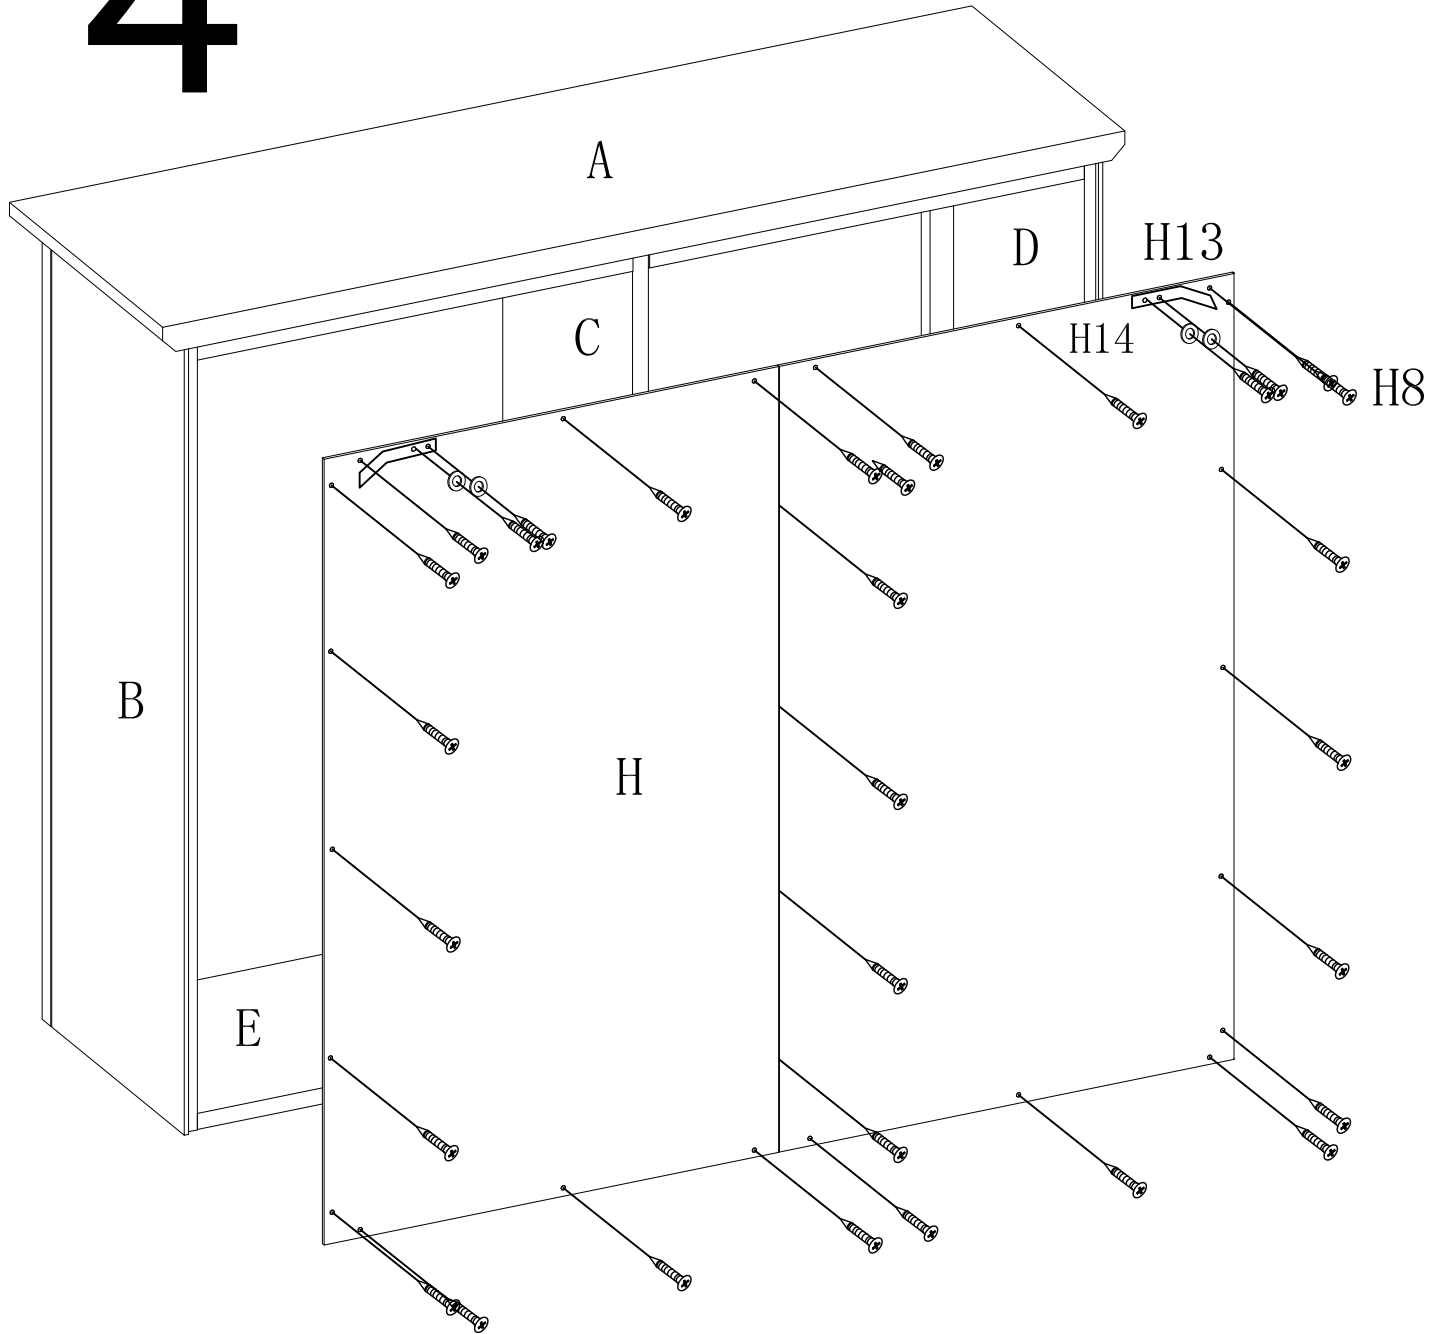

- El producto solo debe usarse en un suelo nivelado.

Fixtures and fittings supplied (actual size)			
Ref	Dimensions	Qty.	Spare Qty.
H1	∅6x35mm	15	1
H2	∅15x12mm	15	1
H3	M6x35mm	4	
H4	M4x25mm	2	
H5	M4x40mm	4	
H6	M6.5x50mm	3	
H7	M3.5x16mm	18	1
H8	M4x16mm	30	1

Fixtures and fittings supplied (not to scale)			
Ref	Qty	Spare Qty.	Visual
H9	24	1	
H10	2		
H11	2		
H12	1		
H13	2		
H14	4		

Fittings not supplied			
Ref	Qty	Spare Qty.	Visual
H15	1		

1

2

3

4

5

6