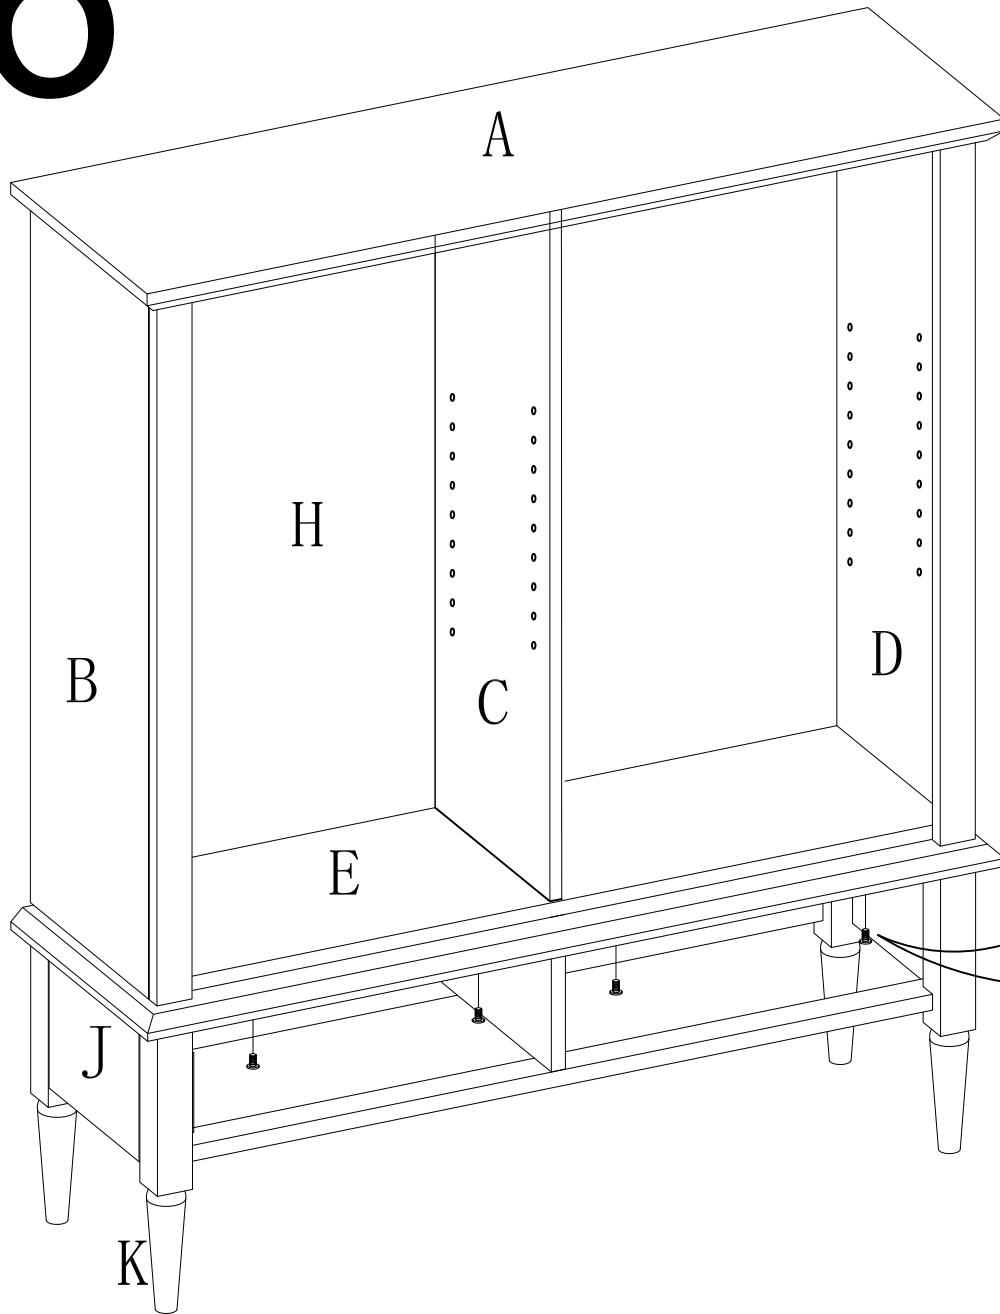

- El producto solo debe usarse en un suelo nivelado.

Fixtures and fittings supplied (actual size)			
Ref	Dimensions	Qty.	Spare Qty.
H1	∅6x35mm	15	1
H2	∅15x12mm	15	1
H3	M6x35mm	4	
H4	M4x25mm	2	
H5	M4x40mm	4	
H6	M6.5x50mm	3	
H7	M3.5x16mm	18	1
H8	M4x16mm	30	1

Fixtures and fittings supplied (not to scale)			
Ref	Qty	Spare Qty.	Visual
H9	24	1	
H10	2		
H11	2		
H12	1		
H13	2		
H14	4		

Fittings not supplied			
Ref	Qty	Spare Qty.	Visual
H15	1		

1

2

3

4

5

6