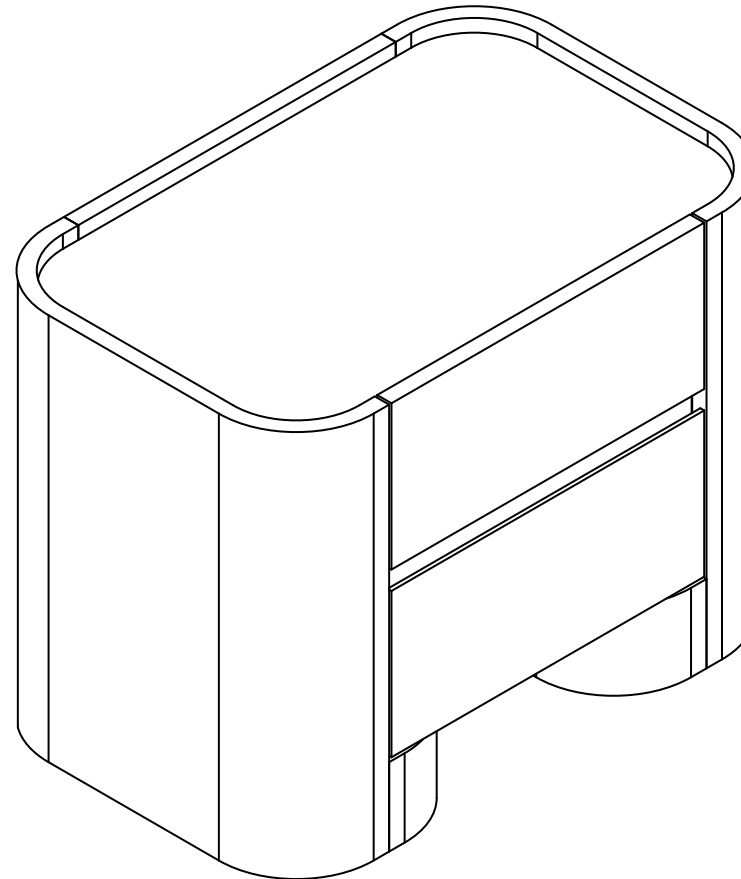

MADE⁺

Kain

Bedside Table Oak/Dark Oak

Table de chevet

Nachtkastje

Nachttisch

Mesilla de noche

GB - Recommendations for the continual safe use of this product are stated on the final page of these instructions. Please retain for future reference.

FR - Les conseils d'utilisation de ce produit sont indiqués sur la dernière page de ces instructions. Veuillez les conserver pour vous y référer si besoin.

NL - Aanwijzingen voor veilig gebruik van dit meubel worden toegelicht op de laatste pagina van deze Instructies. Bewaar deze folder goed.

DE - Auf der letzten Seite dieser Anleitung findest du Hinweise für eine langfristig sichere Anwendung dieses Produktes. Bitte bewahre sie gut auf.

ES - Las recomendaciones para el uso continuado de este producto figuran en la última página de estas instrucciones. Por favor, consérvalas para futuras consultas.

**Kain Bedside Table Oak/Dark Oak- F24727/H44585
Made in China**