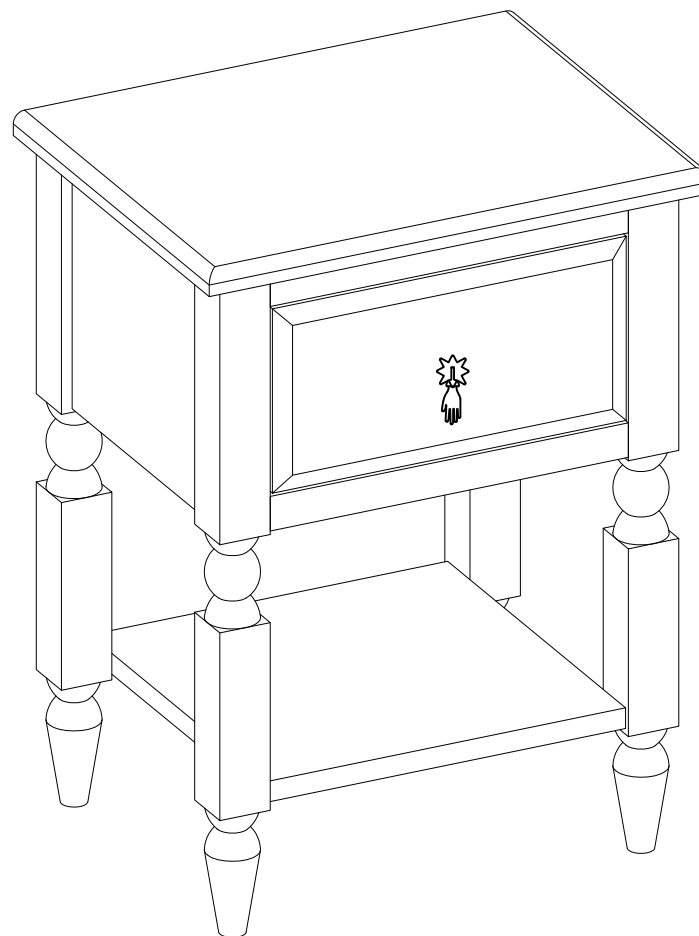

ROCKETT
stGEORGE

RSG Pink Bedside

Bedside Table
Table de chevet
Nachtkastje
Nachttisch
Messilla de noche

GB - Recommendations for the continual safe use of this product are stated on the final page of these instructions. Please retain for future reference.

RSG Pink Bedside-F70474
Made in China

SAFETY DISCLAIMER

GB

- A safety strap / bracket is included with this item.

Please ensure the strap / bracket is attached to the product and the wall to ensure it remains stable at all times during use.