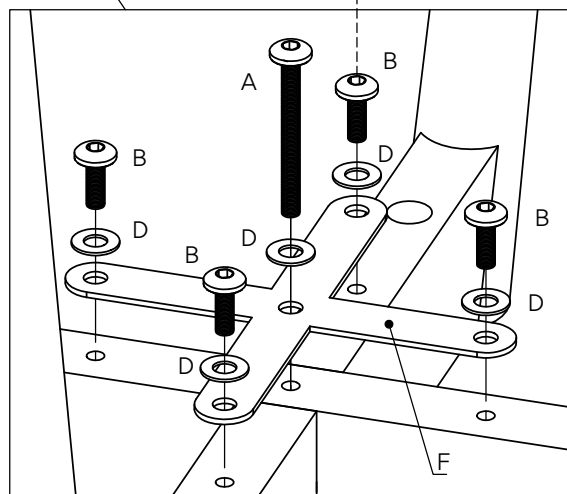

NO QUILT HAMILTON DINING CHAIR-F56651-F56647-F98996-F98997

Components supplied. Please use this guide if you require replacement parts.

Assembly instructions

Ref	Dimensions	Visual	Qty	Ctn
1	500x575mm		1	1
2	685x400mm		1	1
3	685x400mm		1	1

Fixtures and fittings supplied (actual size)			
Ref	Dimensions	Qty	Spare Qty
A	M6x60mm	5	1
B	M6x18mm	4	1

Fixtures and fittings supplied (not to scale)				
Ref	Dimensions	Qty	Spare Qty	Visual
C	Ø10mm	4	1	
D	Ø16mm	5	1	
E	Ø14mm	4	1	
F	150x150mm	1		
G	Ø25mm	4	1	
H	5mm	1		

1.

2.

A	M6x60mm	1	
B	M6x18mm	4	
D	Ø16mm	5	
F	150x150mm	1	
G	Ø25mm	4	
H	5mm	1	

3.

A	M6x60mm	4	
C	Ø10mm	4	
E	Ø14mm	4	
H	5mm	1	

4.

H	5mm	1	
---	-----	---	--

NEXT