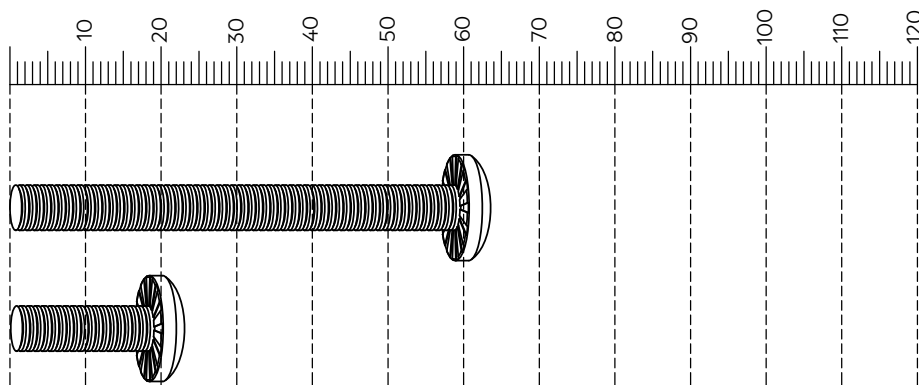

NO QUILT HAMILTON DINING CHAIR-F56651-F56647-F98996-F98997

Components supplied. Please use this guide if you require replacement parts.

Assembly instructions

Ref	Dimensions	Visual	Qty	Ctn
1	500x575mm		1	1
2	685x400mm		1	1
3	685x400mm		1	1

Fixtures and fittings supplied (actual size)			
Ref	Dimensions	Qty	Spare Qty
A	M6x60mm	5	1
B	M6x18mm	4	1

Fixtures and fittings supplied (not to scale)				
Ref	Dimensions	Qty	Spare Qty	Visual
C	Ø10mm	4	1	
D	Ø16mm	5	1	
E	Ø14mm	4	1	
F	150x150mm	1		
G	Ø25mm	4	1	
H	5mm	1		

1.

2.

A	M6x60mm	1	
B	M6x18mm	4	
D	Ø16mm	5	
F	150x150mm	1	
G	Ø25mm	4	
H	5mm	1	

3.

A	M6x60mm	4	
C	Ø10mm	4	
E	Ø14mm	4	
H	5mm	1	

4.

H	5mm	1	
---	-----	---	--

NEXT