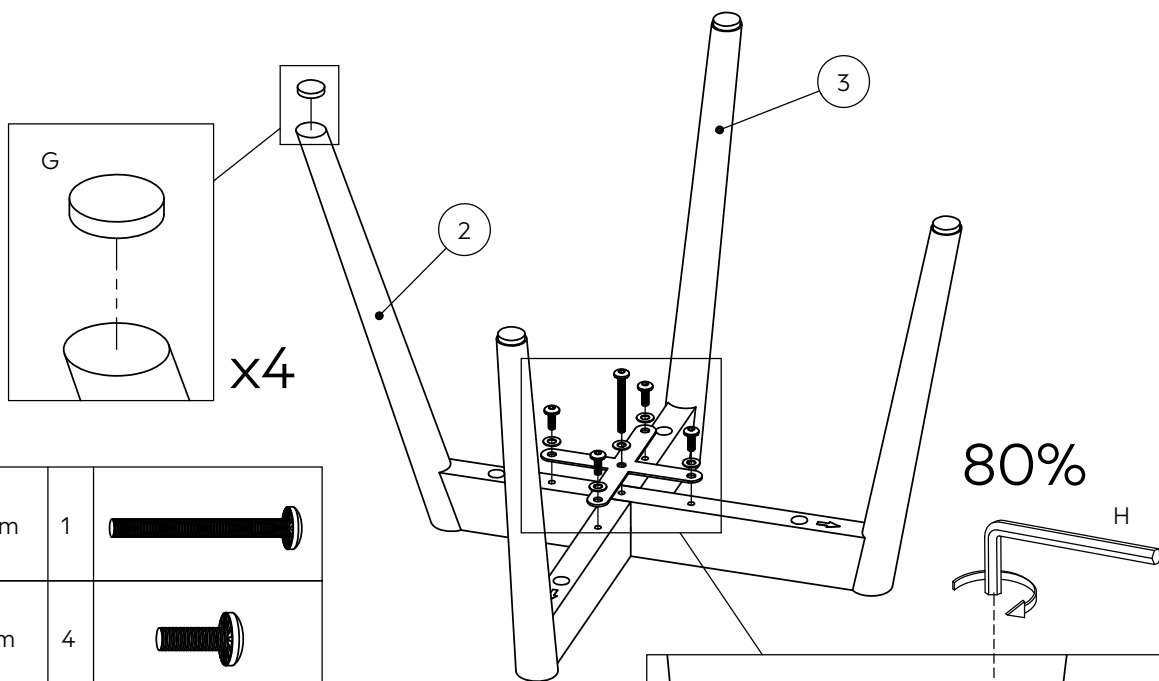

NO QUILT HAMILTON DINING CHAIR-F56651-F56647-F98996-F98997

Components supplied. Please use this guide if you require replacement parts.

Assembly instructions

Ref	Dimensions	Visual	Qty	Ctn
1	500x575mm		1	1
2	685x400mm		1	1
3	685x400mm		1	1

Fixtures and fittings supplied (actual size)			
Ref	Dimensions	Qty	Spare Qty
A	M6x60mm	5	1
B	M6x18mm	4	1

Fixtures and fittings supplied (not to scale)				
Ref	Dimensions	Qty	Spare Qty	Visual
C	Ø10mm	4	1	
D	Ø16mm	5	1	
E	Ø14mm	4	1	
F	150x150mm	1		
G	Ø25mm	4	1	
H	5mm	1		

1.

2.

A	M6x60mm	1	
B	M6x18mm	4	
D	Ø16mm	5	
F	150x150mm	1	
G	Ø25mm	4	
H	5mm	1	

3.

A	M6x60mm	4	
C	Ø10mm	4	
E	Ø14mm	4	
H	5mm	1	

4.

H	5mm	1	
---	-----	---	--

NEXT