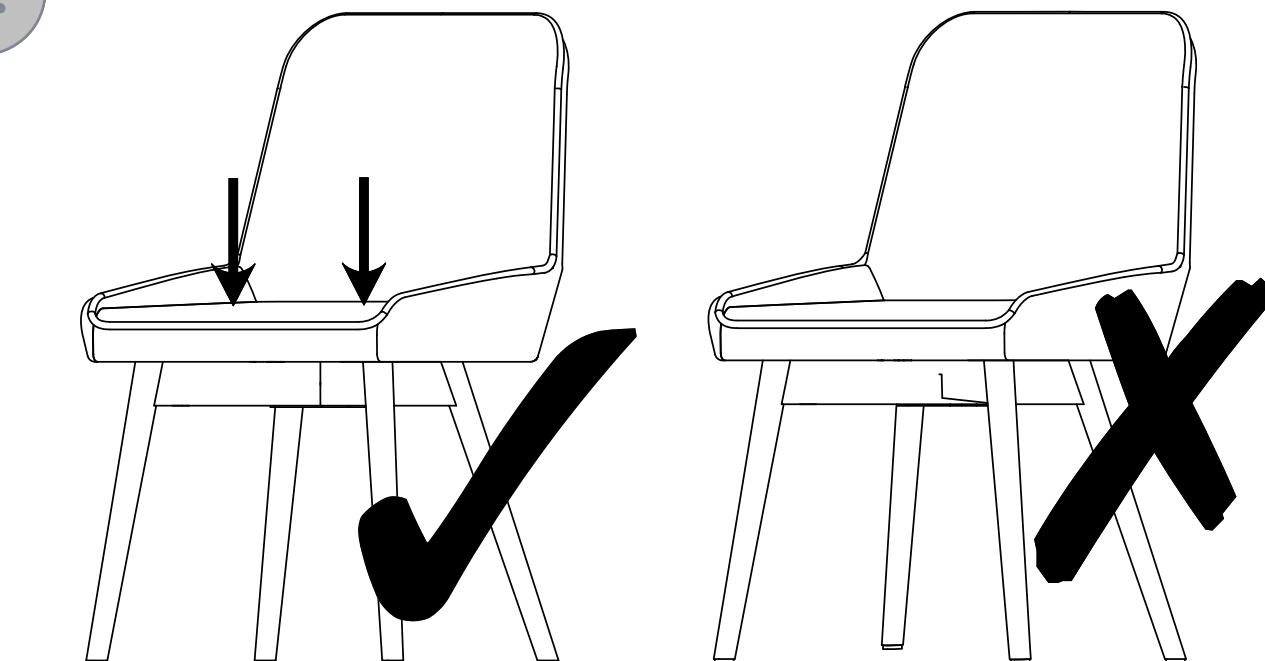

1.

2.

A	M6x60mm	1	
B	M6x18mm	4	
D	Ø16mm	5	
F	150x150mm	1	
G	Ø25mm	4	
H	5mm	1	

3.

A	M6x60mm	4	
C	Ø10mm	4	
E	Ø14mm	4	
H	5mm	1	

4.

H	5mm	1	
---	-----	---	--

NEXT

NO QUILT HAMILTON DINING CHAIR-F56651-F56647-F98996-F98997

Assembly instructions

Actual product size
H85 x W51 x D58.5cm