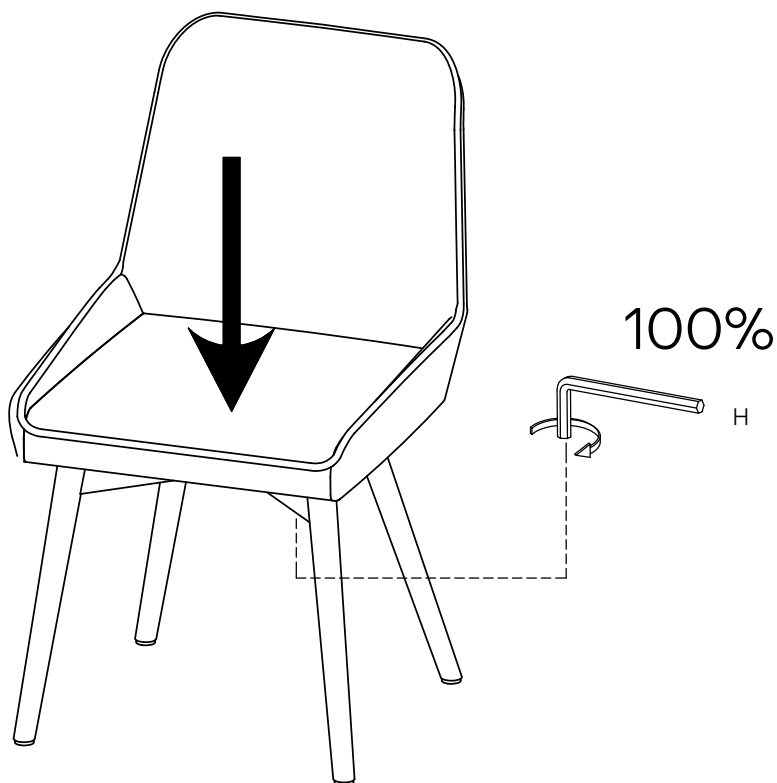

Fixtures and fittings supplied (actual size)			
Ref	Dimensions	Qty	Spare Qty
A	M6x60mm	5	1
B	M6x18mm	4	1

Fixtures and fittings supplied (not to scale)				
Ref	Dimensions	Qty	Spare Qty	Visual
C	Ø10mm	4	1	
D	Ø16mm	5	1	
E	Ø14mm	4	1	
F	150x150mm	1		
G	Ø25mm	4	1	
H	5mm	1		

1.

2.

A	M6x60mm	1	
B	M6x18mm	4	
D	Ø16mm	5	
F	150x150mm	1	
G	Ø25mm	4	
H	5mm	1	

3.

A	M6x60mm	4	
C	Ø10mm	4	
E	Ø14mm	4	
H	5mm	1	

4.

H	5mm	1	
---	-----	---	--

NEXT

NO QUILT HAMILTON DINING CHAIR-F56651-F56647-F98996-F98997

Assembly instructions

Actual product size
H85 x W51 x D58.5cm