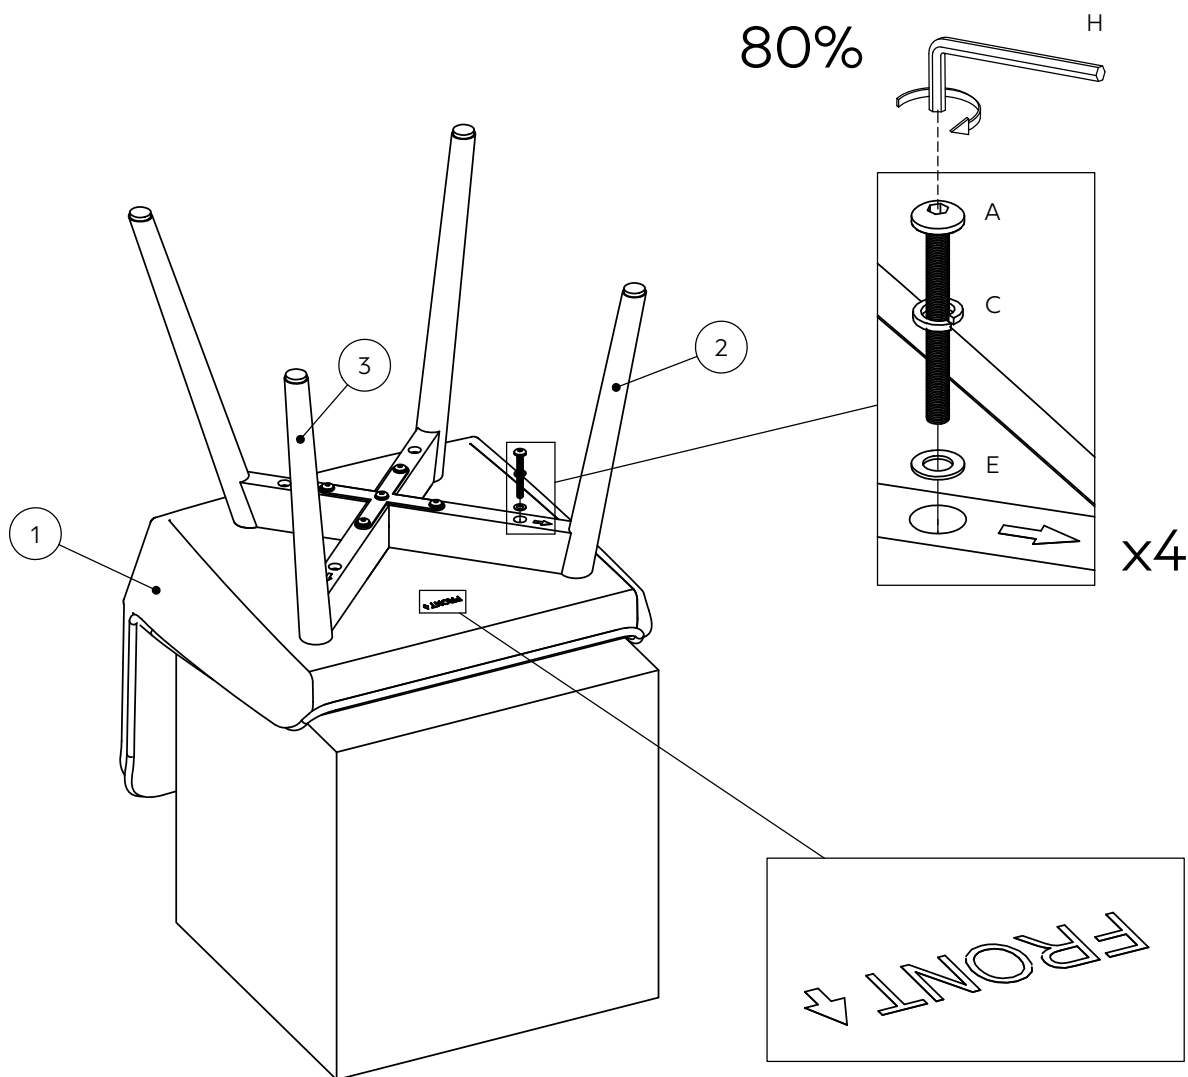

Fixtures and fittings supplied (actual size)			
Ref	Dimensions	Qty	Spare Qty
A	M6x60mm	5	1
B	M6x18mm	4	1

Fixtures and fittings supplied (not to scale)				
Ref	Dimensions	Qty	Spare Qty	Visual
C	Ø10mm	4	1	
D	Ø16mm	5	1	
E	Ø14mm	4	1	
F	150x150mm	1		
G	Ø25mm	4	1	
H	5mm	1		

1.

2.

A	M6x60mm	1	
B	M6x18mm	4	
D	Ø16mm	5	
F	150x150mm	1	
G	Ø25mm	4	
H	5mm	1	

3.

A	M6x60mm	4	
C	Ø10mm	4	
E	Ø14mm	4	
H	5mm	1	

4.

H	5mm	1	
---	-----	---	--

NEXT

NO QUILT HAMILTON DINING CHAIR-F56651-F56647-F98996-F98997

Assembly instructions

Actual product size
H85 x W51 x D58.5cm