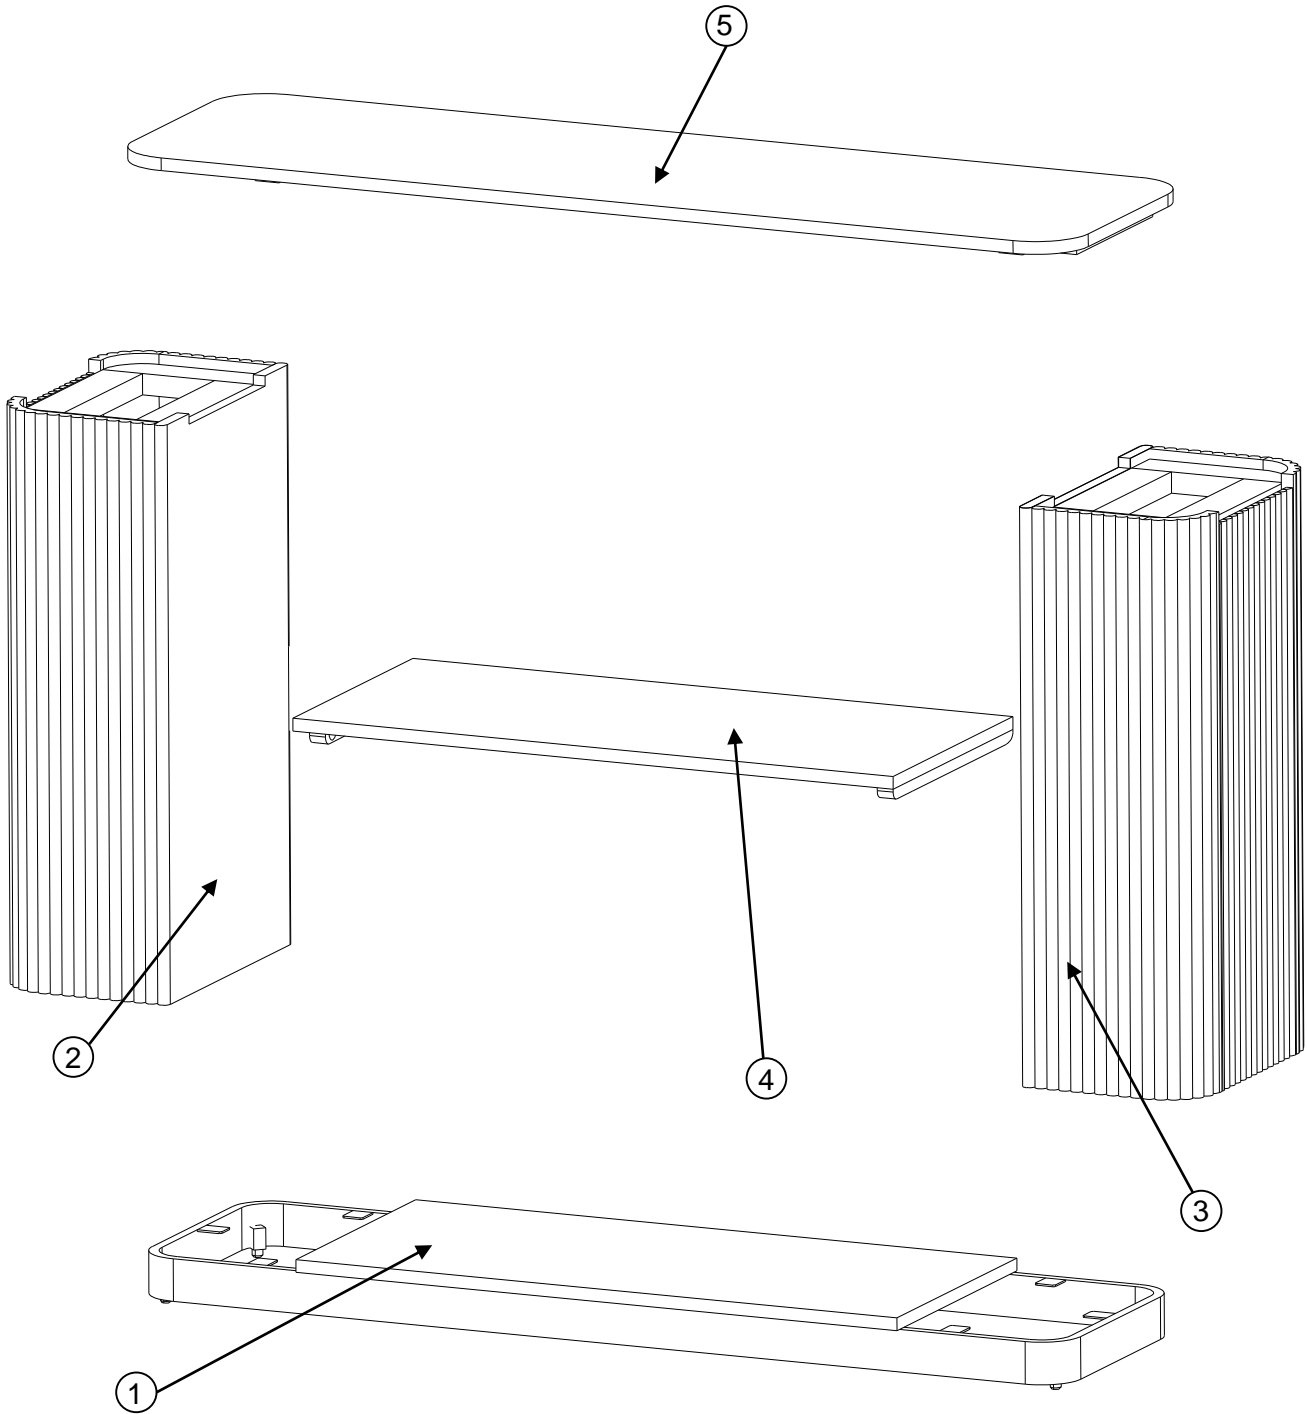

NEXT

VALENCIA STORAGE CONSOLE— G05613 Assembly instruction