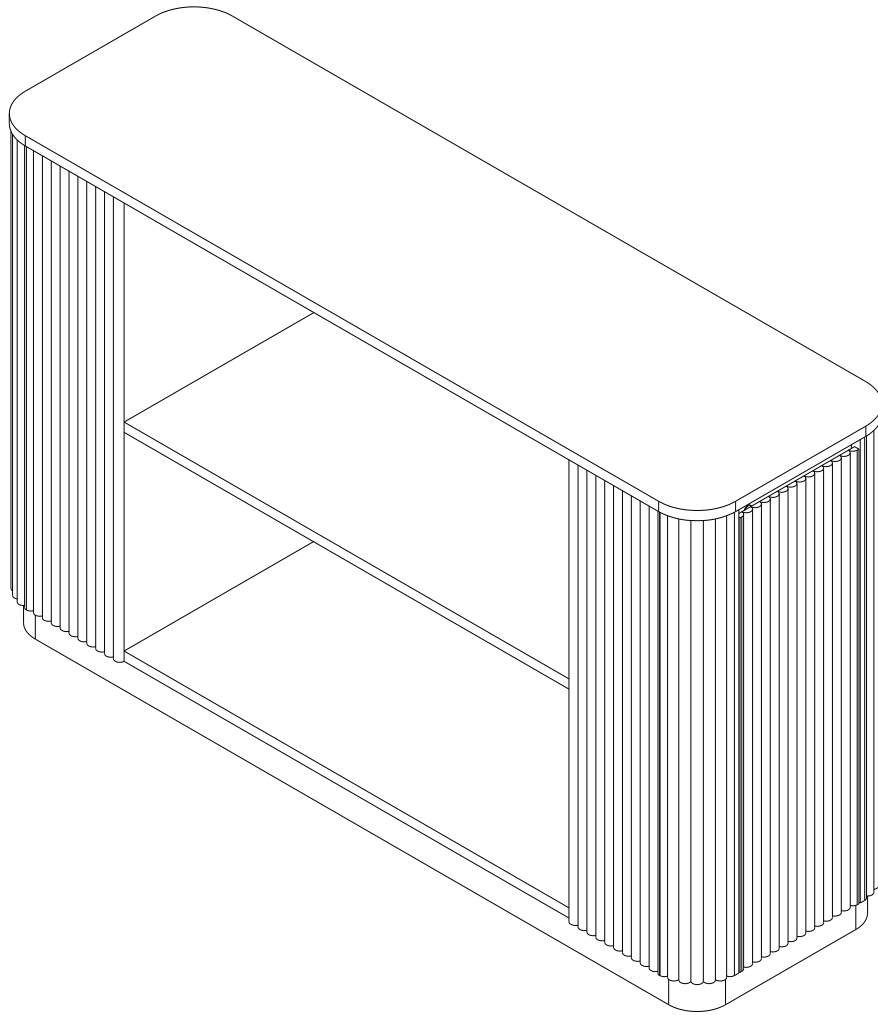

NEXT

VALENCIA STORAGE CONSOLE-G05613

Assembly instruction

Actual product size

H74.5XW120XD35CM

Need Help?

With assembly
instruction Missing
or damaged parts
CALL: 03337778999

IMPORTANT – RETAIN FOR FUTURE REFERENCE