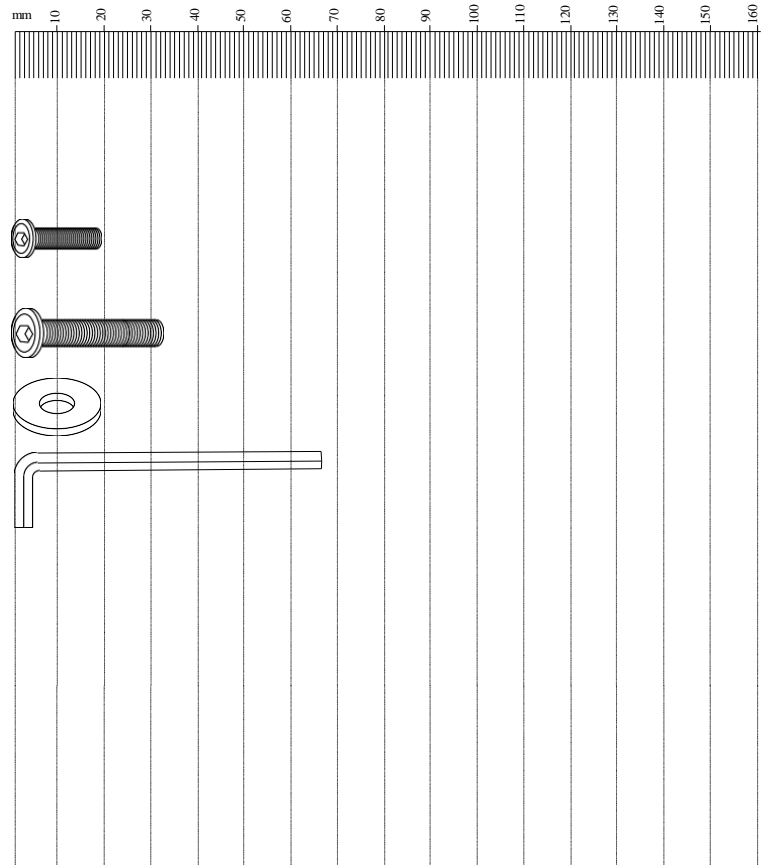

NEXT

VALENCIA STORAGE CONSOLE— G05613

Assembly instruction

Fixtures and Fittings Supplied			
Ref	Dimensions	Qty.	Spare Qty.
A	06X20mm	6	1
B	06x35mm	4	1
C	08x17mm	10	
D	04mm key	1	

1x

00:30