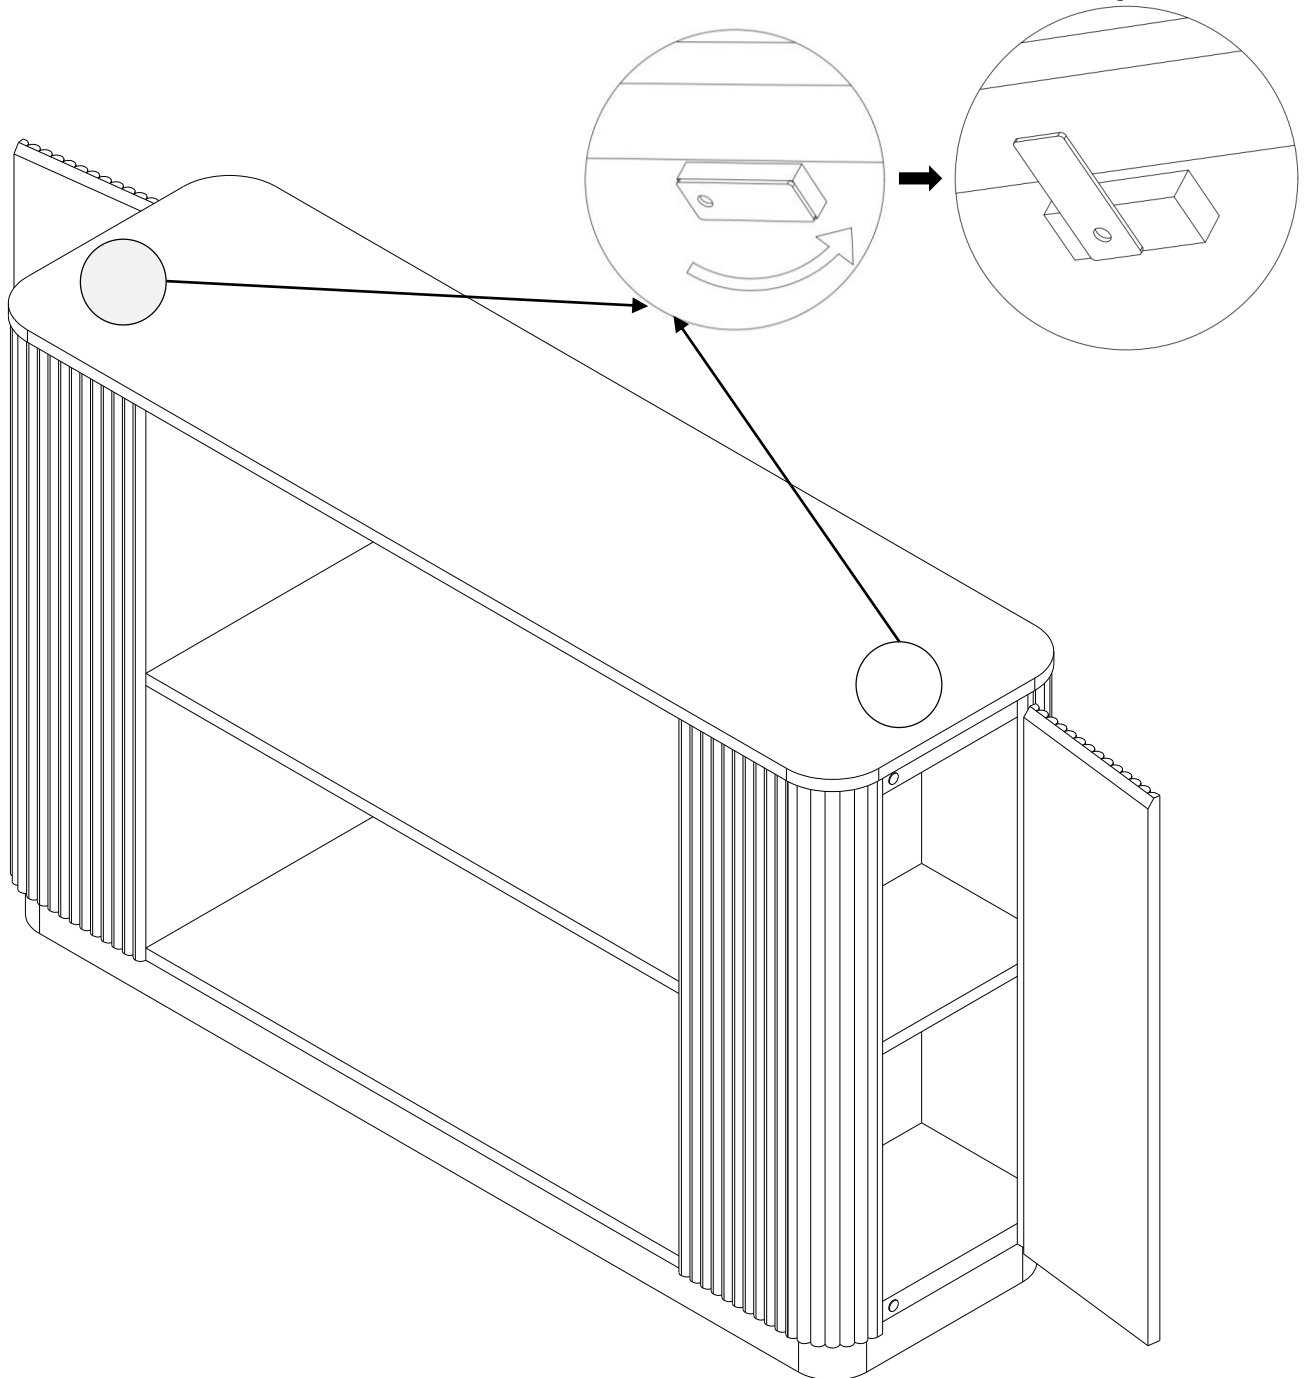

Assembly instruction

04 Note: Carefully place the marble on the storage console

NEXT

VALENCIA STORAGE CONSOLE – G05613 Assembly instruction

05 Note: Twist the bracket to lock the top **Unlocked position** **Locked position**

NEXT

VALENCIA STORAGE CONSOLE TABLE – G05613 Assembly instruction

Actual product size
H74.5XW120XD35CM