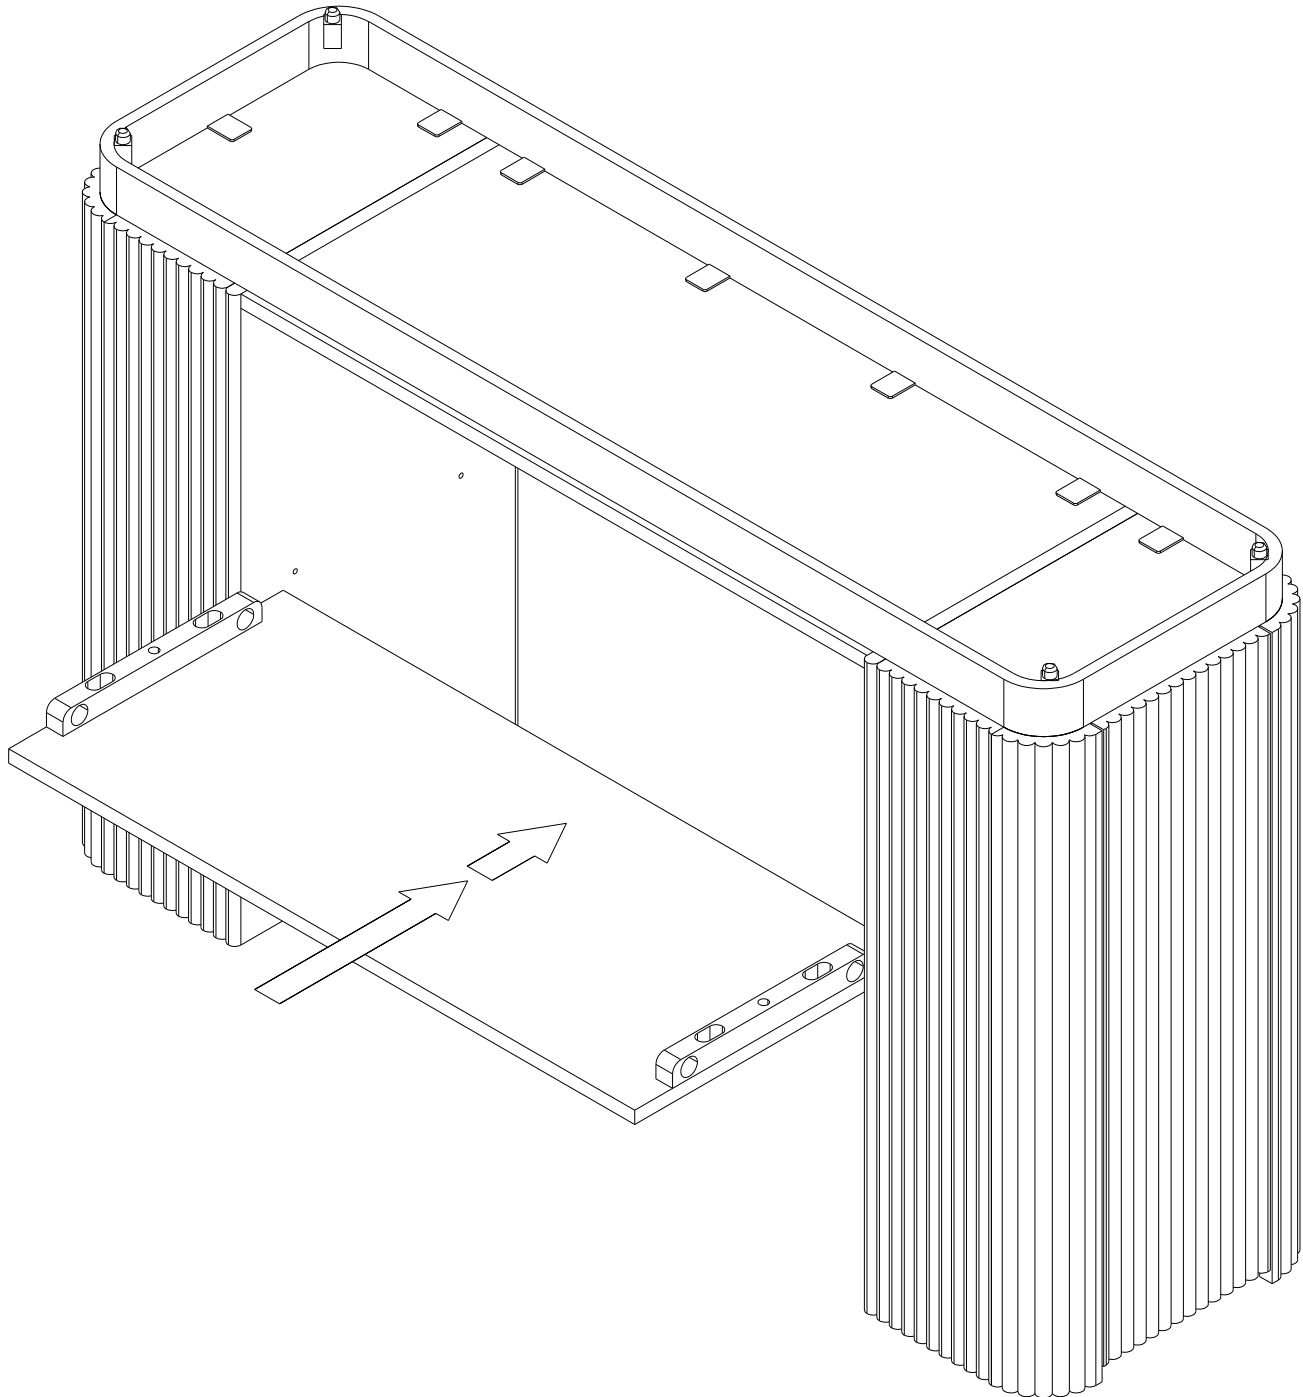

NEXT

VALENCIA STORAGE CONSOLE –
G05613
Assembly instruction

02 Note: Please insert the shelf .