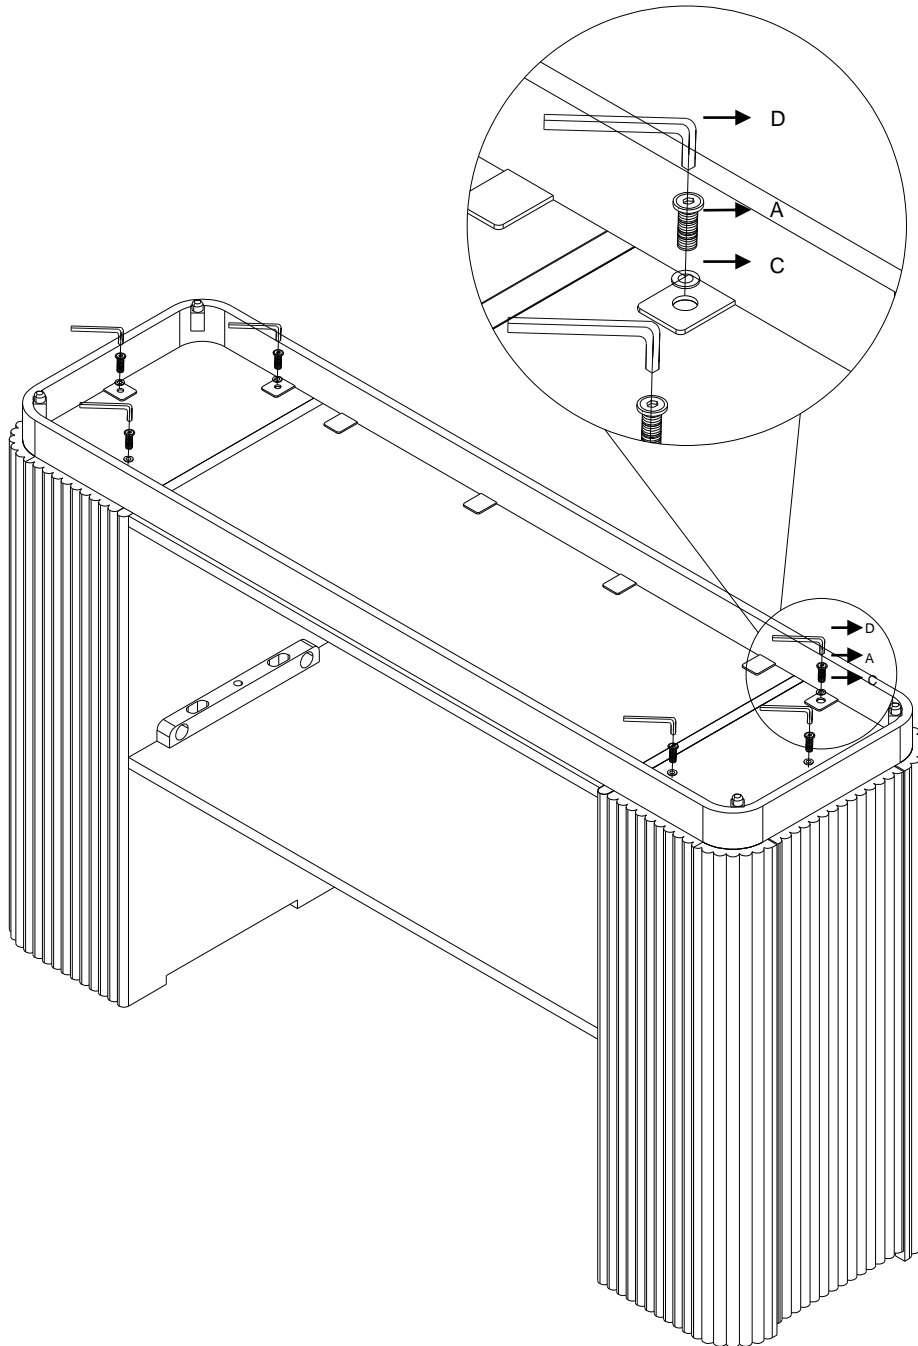

NEXT

VALENCIA STORAGE CONSOLE – G05613

Assembly instruction

01 Note: Carefully arrange the base and storage parts.