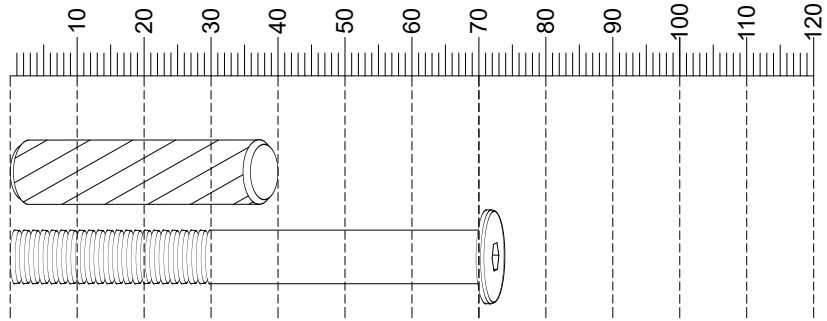

NEXT

NOA NEST OF 2 TABLES G09750 Assembly instructions

Fixtures and fittings supplied (actual size)

Ref	Dimensions	Qty	Spare Qty
D9	Ø10 x 40mm	N/A	1
W35	Ø8 x 70mm	12	2

Fixtures and fittings supplied (not to scale)

Ref	Dimensions	Qty	Spare Qty	Visual
Q3	N/A	12	2	
T5	N/A	2	N/A	
O3	Ø50mm	6	1