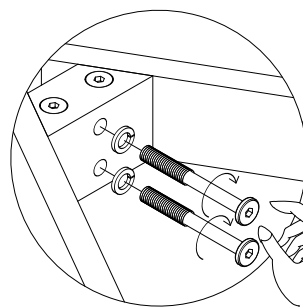

NEXT

NOA NEST OF 2 TABLES

G09750

Assembly instructions

2

T5	N/A	2	
Q3	N/A	6	
W35	Ø8 x 70mm	6