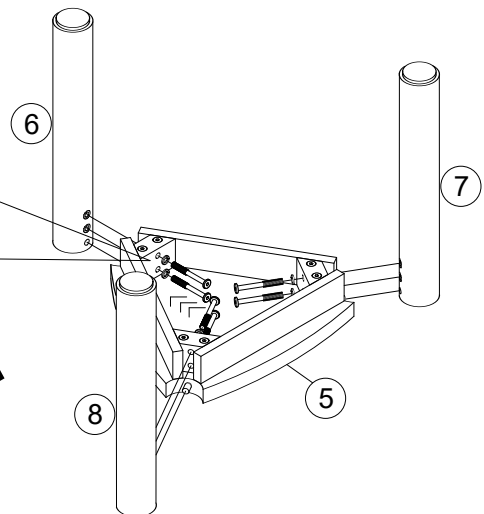

Ref	Dimensions	Qty	Spare Qty	Visual
Q3	N/A	12	2	
T5	N/A	2	N/A	
O3	Ø50mm	6	1	

NEXT

NOA NEST OF 2 TABLES

G09750
Assembly instructions

1

O3

Ø50mm

6

NEXT

NOA NEST OF 2 TABLES

G09750

Assembly instructions

2

T5	N/A	2	
Q3	N/A	6	
W35	Ø8 x 70mm	6	

NEXT

NOA NEST OF 2 TABLES

G09750

Assembly instructions

3

T5	N/A	2	
Q3	N/A	6	
W35	Ø8 x 70mm	6	

NEXT

NOA NEST OF 2 TABLES G09750

Actual product size

H50.5x W51x D47cm

H41x W42.5x D38cm

NEXT

NOA NEST OF 2 TABLES G09750

Warnings

We suggest you retain these instructions for future reference.

Keep fittings out of children's reach and keep children well away from construction area.