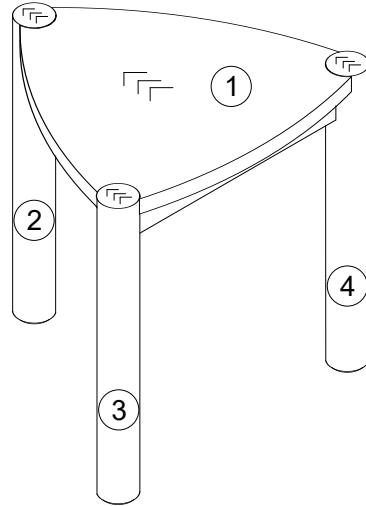

NEXT

NOA NEST OF 2 TABLES

G09750

Assembly instructions

2

T5	N/A	2	
Q3	N/A	6	
W35	Ø8 x 70mm	6