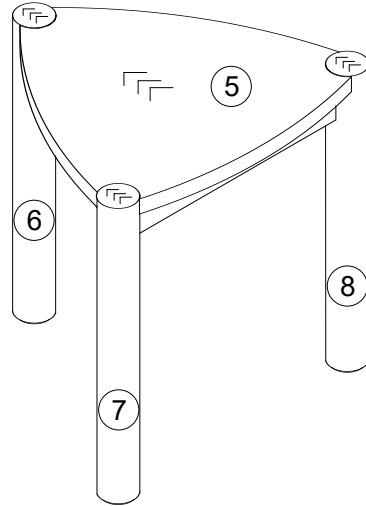

Ref	Dimensions	Qty	Spare Qty	Visual
Q3	N/A	12	2	
T5	N/A	2	N/A	
O3	Ø50mm	6	1	

NEXT

NOA NEST OF 2 TABLES

G09750
Assembly instructions

1

O3

Ø50mm

6

NEXT

NOA NEST OF 2 TABLES

G09750

Assembly instructions

2

T5	N/A	2	
Q3	N/A	6	
W35	Ø8 x 70mm	6	

NEXT

NOA NEST OF 2 TABLES

G09750

Assembly instructions

3

T5	N/A	2	
Q3	N/A	6	
W35	Ø8 x 70mm	6	

NEXT

NOA NEST OF 2 TABLES G09750

Actual product size

H50.5x W51x D47cm

H41x W42.5x D38cm

NEXT

NOA NEST OF 2 TABLES G09750

Warnings

We suggest you retain these instructions for future reference.

Keep fittings out of children's reach and keep children well away from construction area.