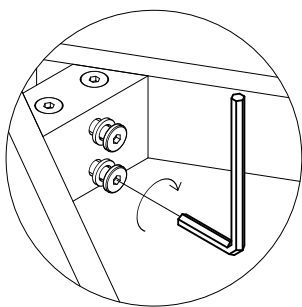

NEXT

NOA NEST OF 2 TABLES

G09750

Assembly instructions

2

T5	N/A	2	
Q3	N/A	6	
W35	Ø8 x 70mm	6