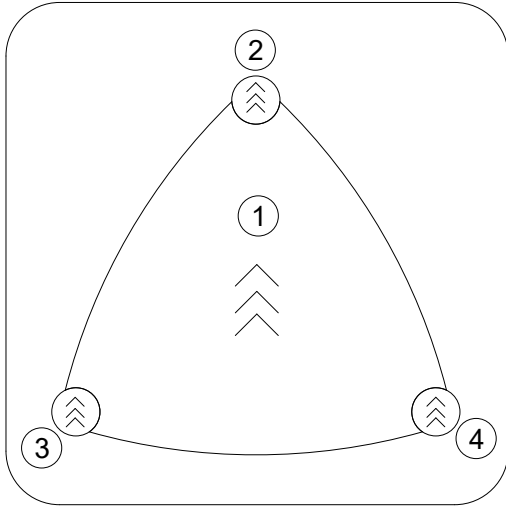

NEXT

NOA NEST OF 2 TABLES

G09750

Assembly instructions

2

T5	N/A	2	
Q3	N/A	6	
W35	Ø8 x 70mm	6