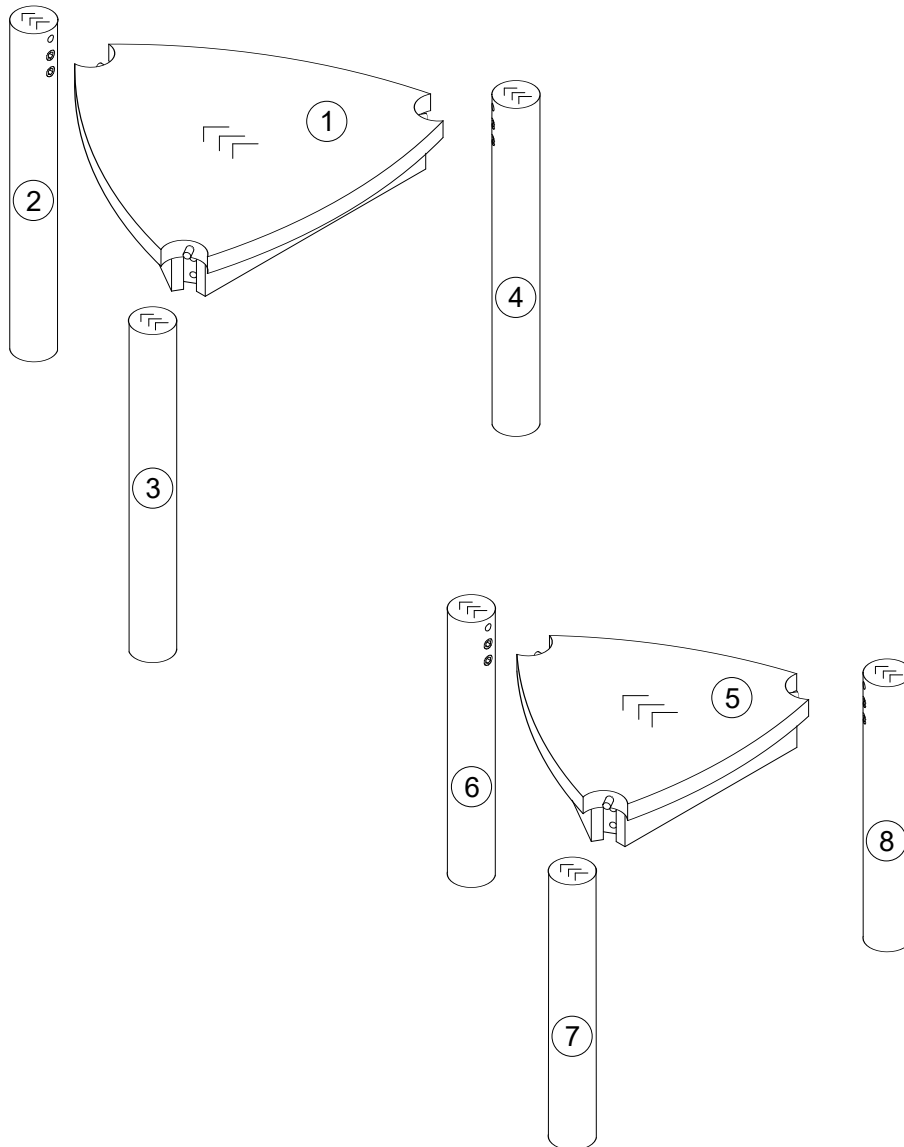

NEXT

NOA NEST OF 2 TABLES

G09750

Assembly instructions

Components supplied. Please use this guide if you require replacement parts.

Ref	Dimensions	Visual	Qty	Ctn
1	44x47.5cm		1	1
2	6x50cm		1	1
3	6x50cm		1	1
4	6x50cm		1	1
5	34.5x37.5cm		1	1
6	6x40.5cm		1	1
7	6x40.5cm		1	1
8	6x40.5cm		1	1