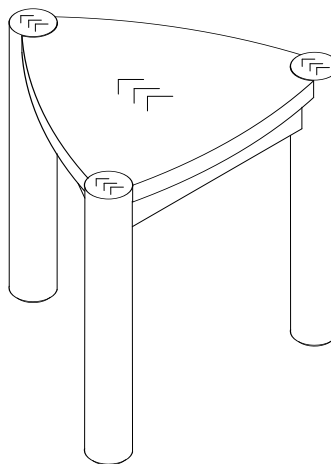

NEXT

NOA NEST OF 2 TABLES

G09750

Assembly instructions

Actual product size

H50.5x W51x D47cm

H41x W42.5x D38cm

Need Help ?