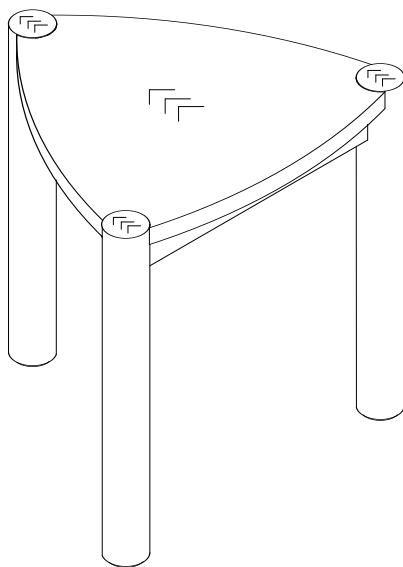

NEXT

NOA NEST OF 2 TABLES

G09750

Assembly instructions

Actual product size

H50.5x W51x D47cm

H41x W42.5x D38cm

Need Help ?

With: Assembly instruction

Missing or damaged parts

IMPORTANT - RETAIN FOR FUTURE REFERENCE

CALL: 0333 777 8999

NEXT

NOA NEST OF 2 TABLES

G09750

Assembly instructions