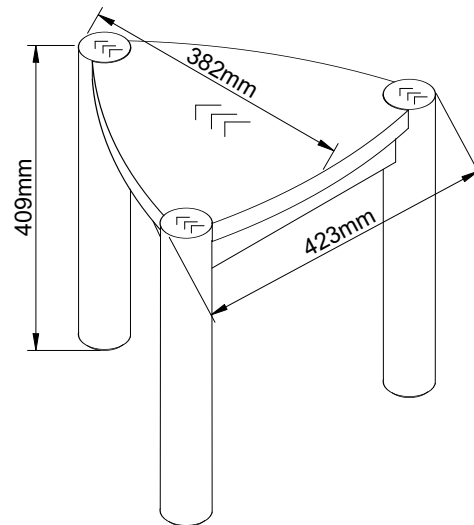

NEXT

NOA NEST OF 2 TABLES G09750 Assembly instructions

Fixtures and fittings supplied (actual size)

Ref	Dimensions	Qty	Spare Qty
D9	Ø10 x 40mm	N/A	1
W35	Ø8 x 70mm	12	2

Fixtures and fittings supplied (not to scale)

G09750

Assembly instructions

3

T5	N/A	2	
Q3	N/A	6	
W35	Ø8 x 70mm	6	

NEXT

NOA NEST OF 2 TABLES G09750

Actual product size

H50.5x W51x D47cm

H41x W42.5x D38cm

NEXT

NOA NEST OF 2 TABLES G09750

Warnings

We suggest you retain these instructions for future reference.

Keep fittings out of children's reach and keep children well away from construction area.