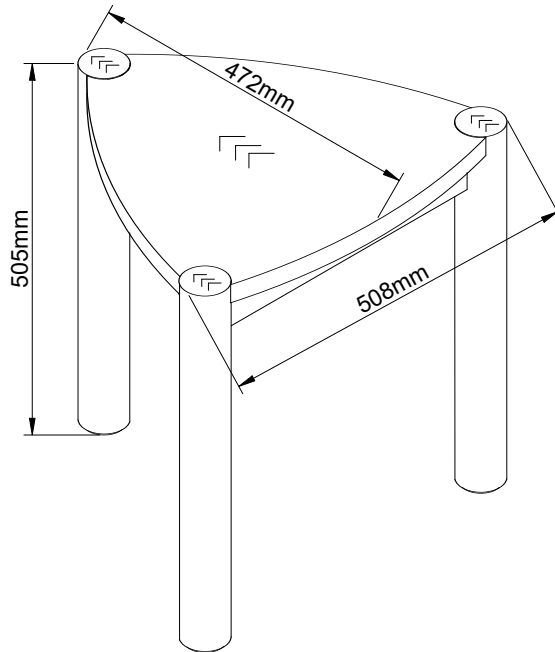

NEXT

NOA NEST OF 2 TABLES G09750 Assembly instructions

Fixtures and fittings supplied (actual size)

Ref	Dimensions	Qty	Spare Qty
D9	Ø10 x 40mm	N/A	1
W35	Ø8 x 70mm	12	2

Fixtures and fittings supplied (not to scale)

G09750

Assembly instructions

3

T5	N/A	2	
Q3	N/A	6	
W35	Ø8 x 70mm	6	

NEXT

NOA NEST OF 2 TABLES G09750

Actual product size

H50.5x W51x D47cm

H41x W42.5x D38cm

NEXT

NOA NEST OF 2 TABLES G09750

Warnings

We suggest you retain these instructions for future reference.

Keep fittings out of children's reach and keep children well away from construction area.