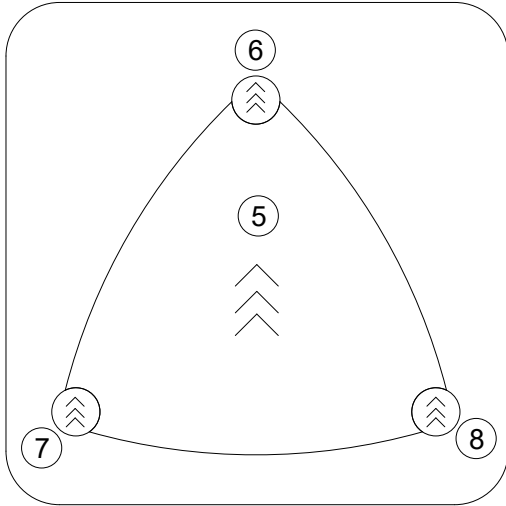

NEXT

NOA NEST OF 2 TABLES

G09750

Assembly instructions

3

T5	N/A	2	
Q3	N/A	6	
W35	Ø8 x 70mm	6