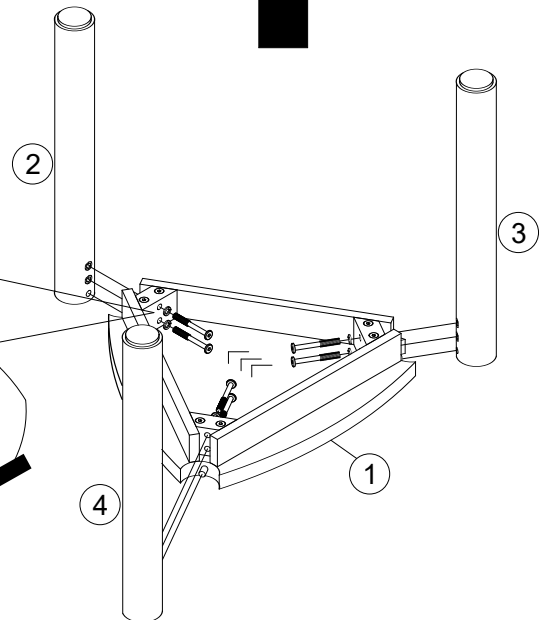

NEXT

NOA NEST OF 2 TABLES

G09750

Assembly instructions

2

T5	N/A	2	
Q3	N/A	6	
W35	Ø8 x 70mm	6