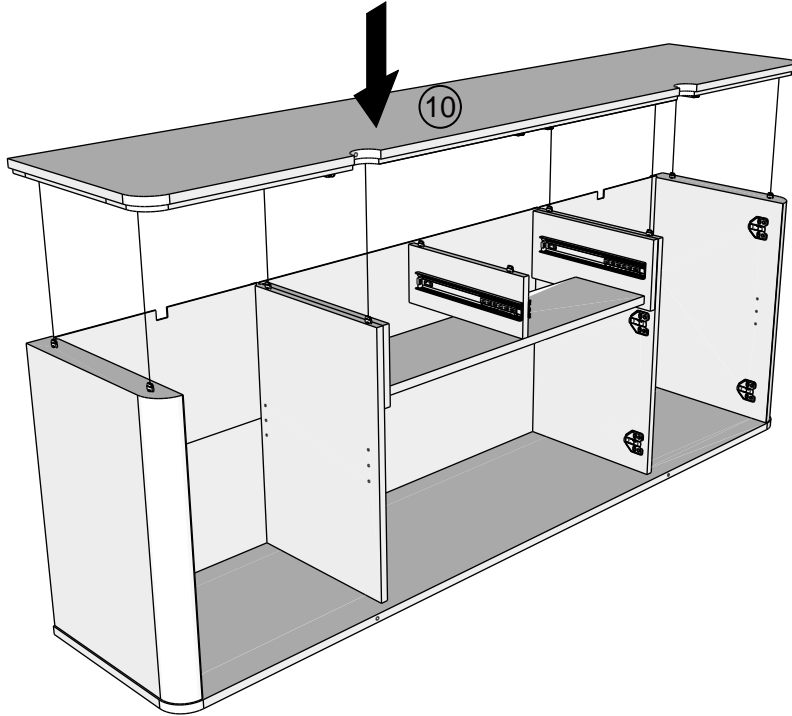

NEXT

NOA SUPERWIDE SIDEBOARD G09752 Assembly instructions

7