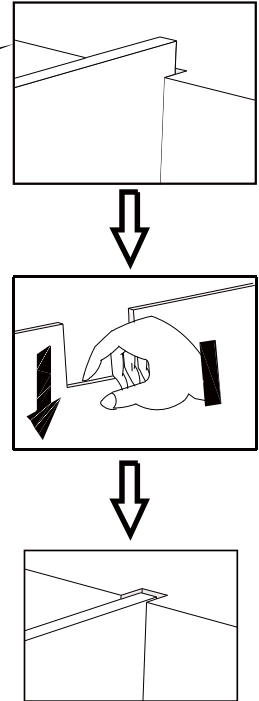

Adjust Hinge Position

25

U143	Ø4 x 15mm	16		 not supplied
------	-----------	----	---	---

26

To disassemble:

Step1: Remove the plastic wedge (T38) from the back plates, and remove the screws from the rear of the panel(3);

Step2: Press down the back panels so they are clear of the top panel slot;

27

Slide the top panel front to unlock, then lift off. Follow the same sequence to remove the other panels;

NEXT

NOA SUPERWIDE SIDEBOARD G09752