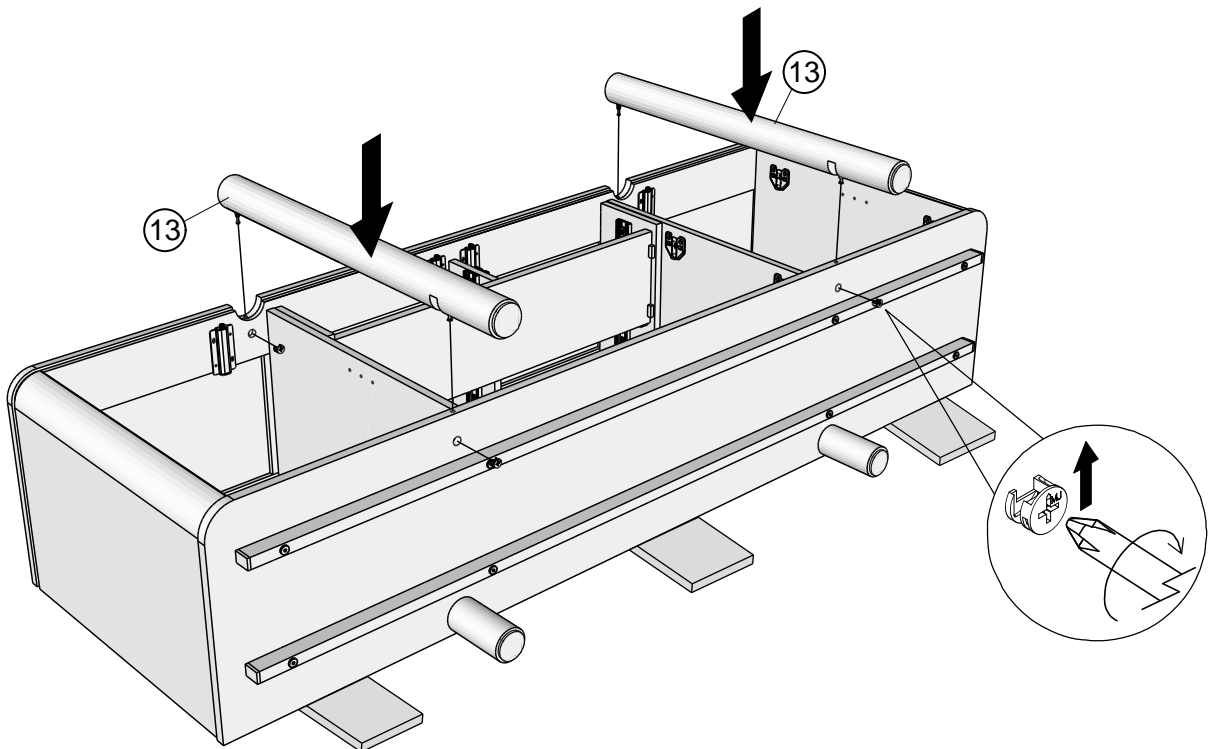

B4	Ø15 x 12mm	4	 not supplied