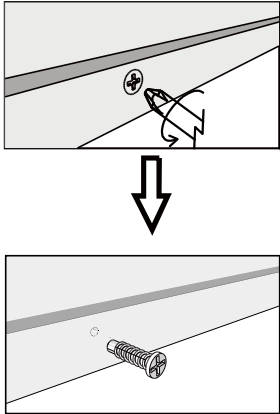

Adjust Hinge Position

25

U143	Ø4 x 15mm	16		 not supplied
------	-----------	----	---	---

26

To disassemble:

Step1: Remove the plastic wedge (T38) from the back plates, and remove the screws from the rear of the panel(3);