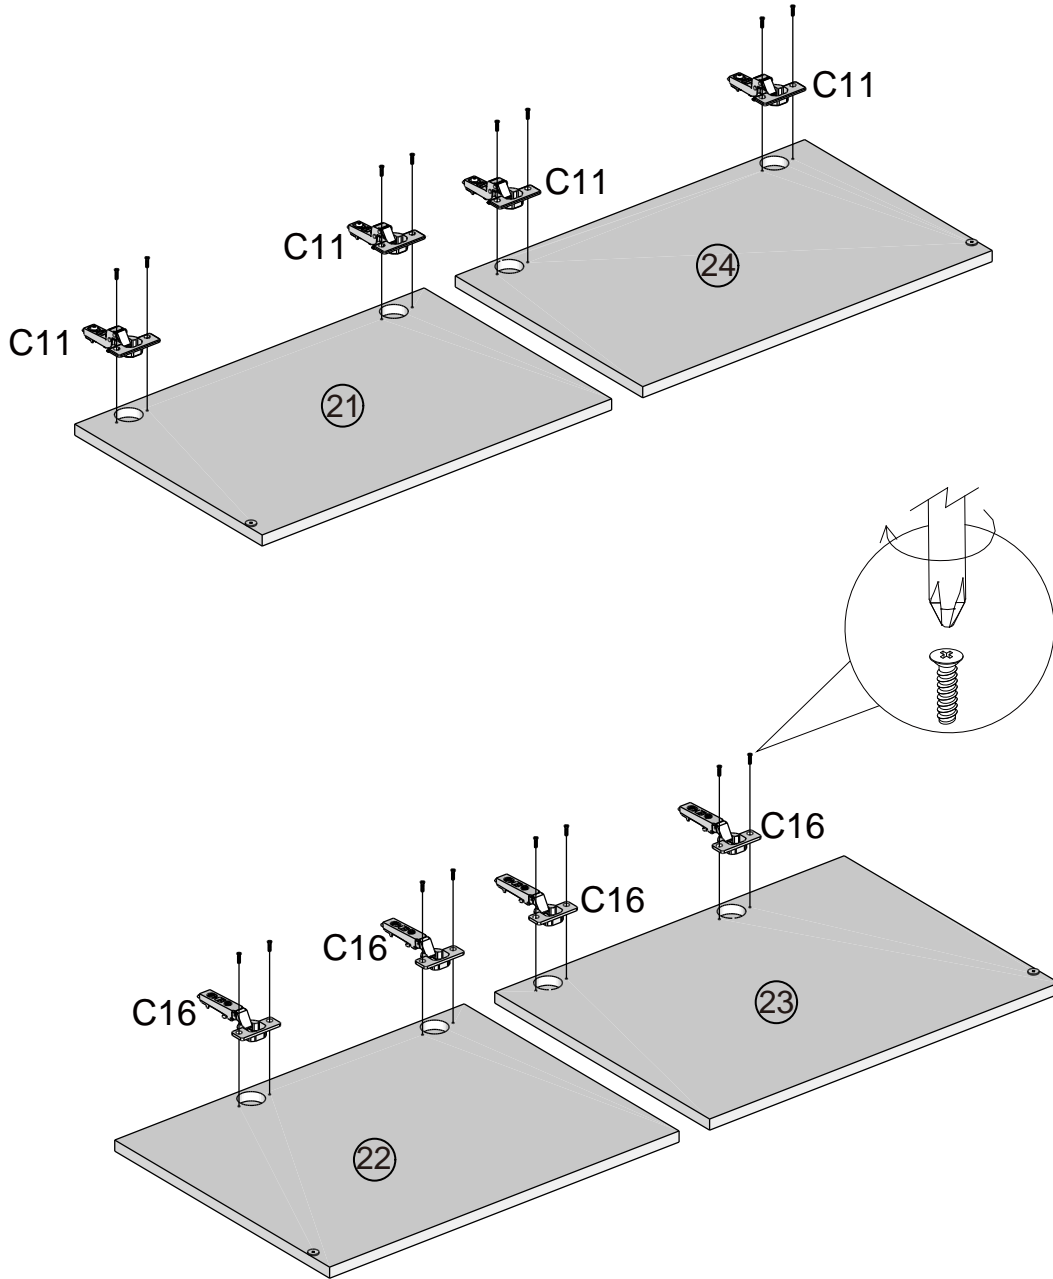

23

C11	N/A	4	
C16	N/A	4	
U139	Ø4.5x15mm	16	 not supplied