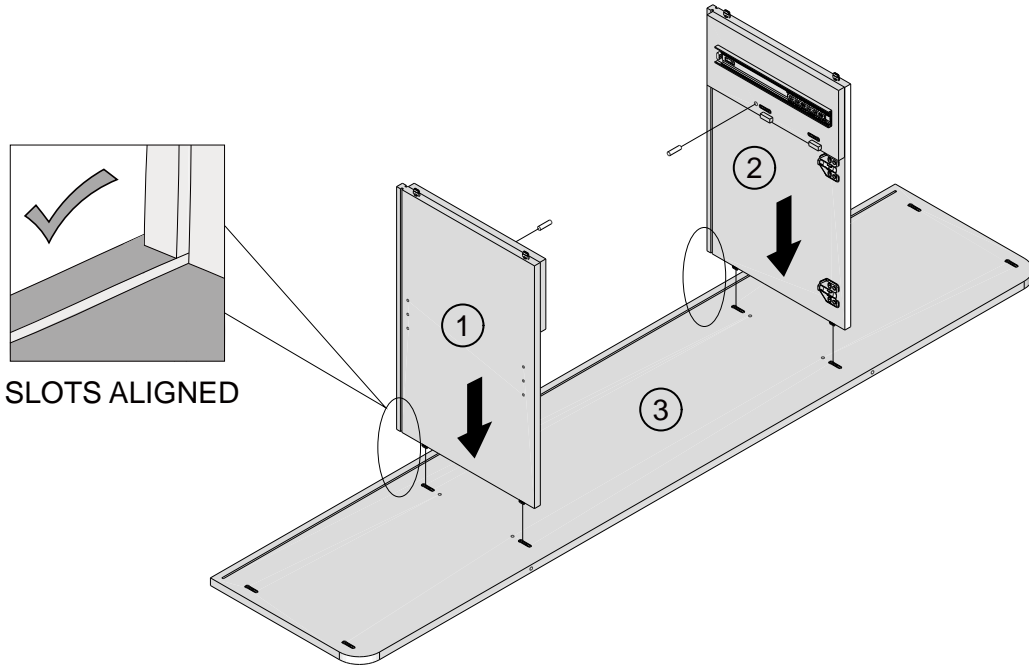

NEXT

NOA SUPERWIDE SIDEBOARD G09752 Assembly instructions

1