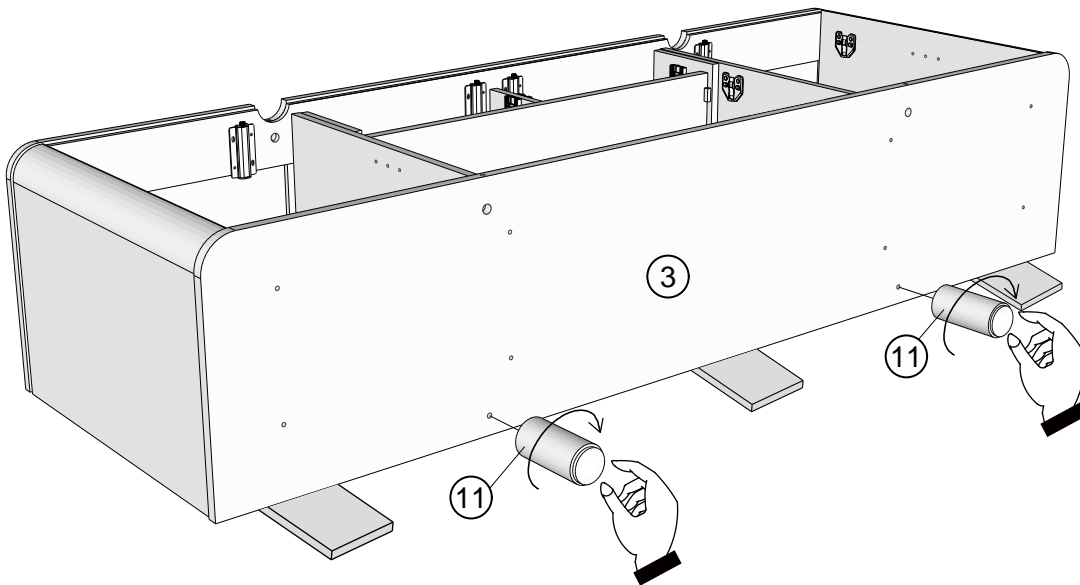

NEXT

NOA SUPERWIDE SIDEBOARD G09752 Assembly instructions

9

B31	Ø6.5 x 56mm	2		 not supplied
B12	Ø7.5 x 33mm	2		 not supplied
O3	Ø50mm	4		

x2

10

11

Y35	Ø6 x 40mm	8	
T1	N/A	2	