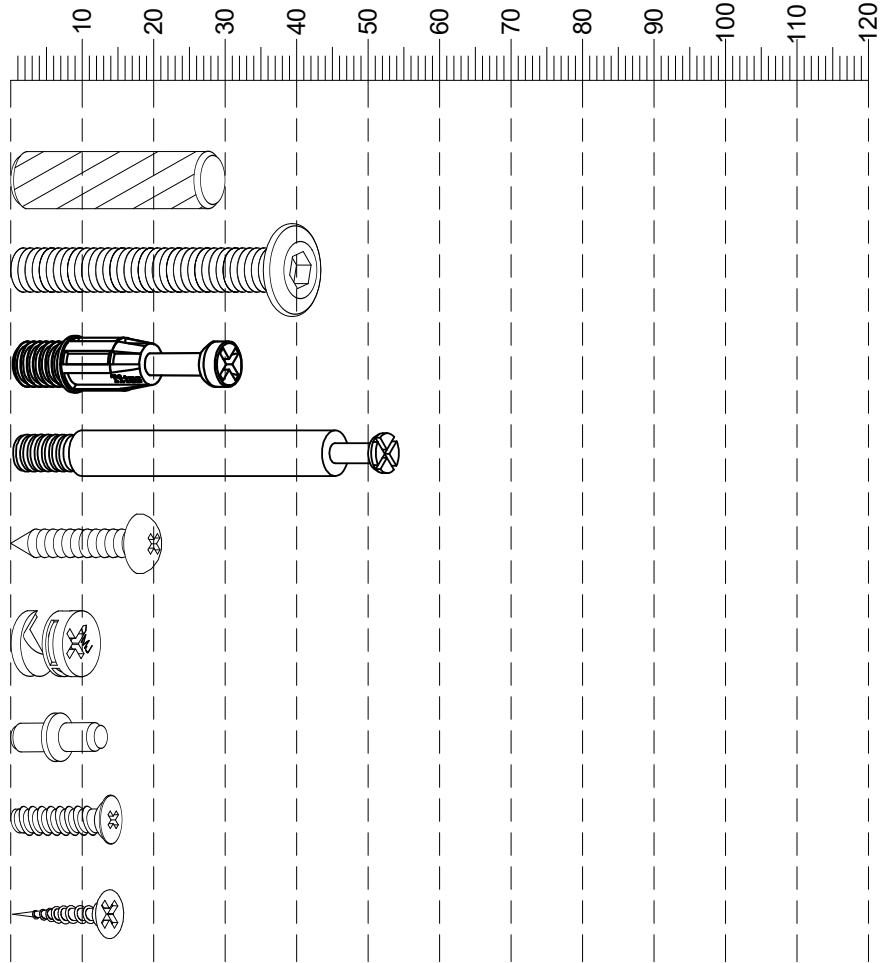

NEXT FITTINGS ASSEMBLE INSTRUCTIONS

Push connector into housing to join.

Make sure there is no gap between the panels.

Fixtures and fittings supplied (actual size)

Ref	Dimensions	Qty	Spare Qty
D6	Ø8 x 30mm	2	1
Y35	Ø6 x 40mm	8	1
B12	Ø7.5 x 33mm	2	1
B31	Ø6.5 x 56mm	2	1
S41	Ø4 x 15mm	2	1
B4	Ø15 x 12mm	4	1
P3	Ø5 x 16mm	8	1
U139	Ø4.5 x 15mm	16	2
U143	Ø4 x 15mm	16	2

Fixtures and fittings supplied (not to scale)

Ref	Dimensions	Qty	Spare Qty	Visual
M38	N/A	4	N/A	
T1	N/A	2	N/A	
T38	N/A	12	2	
T39	N/A	2	N/A	
C11	N/A	4	N/A	
C16	N/A	4	N/A	
O3	Ø50mm	4	1	

NEXT

NOA SUPERWIDE SIDEBOARD G09752 Assembly instructions