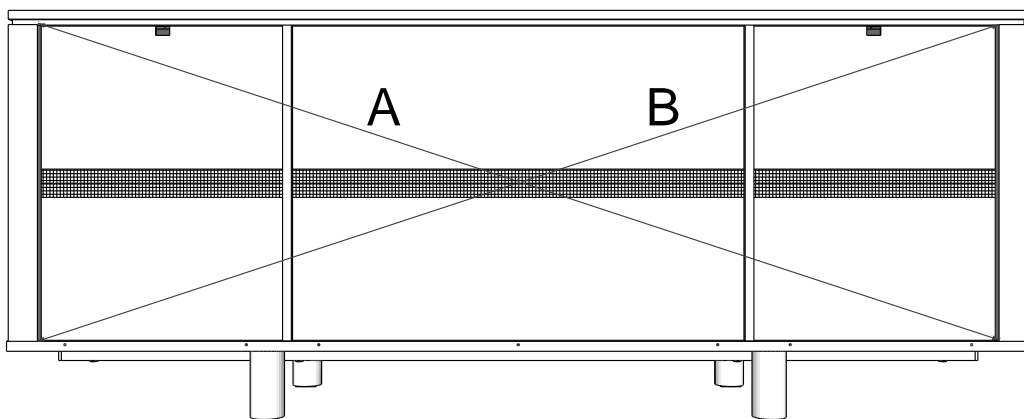

12

B4	Ø15 x 12mm	4	  not supplied
----	------------	---	---

NEXT

NOA SUPERWIDE SIDEBORD

G09752

Assembly instructions

13

Please uplift and turn to prevent the damage of back leg.

14

$$A=B$$

15

T38

N/A

12

16

We recommend the use of the wall attachment bracket/strap provided for safety reasons.
Secure the strap to the wall with an appropriate screw and wall plug for your wall type (not provided).
To hide the strap behind the unit, drill the hole lower than the top of unit.