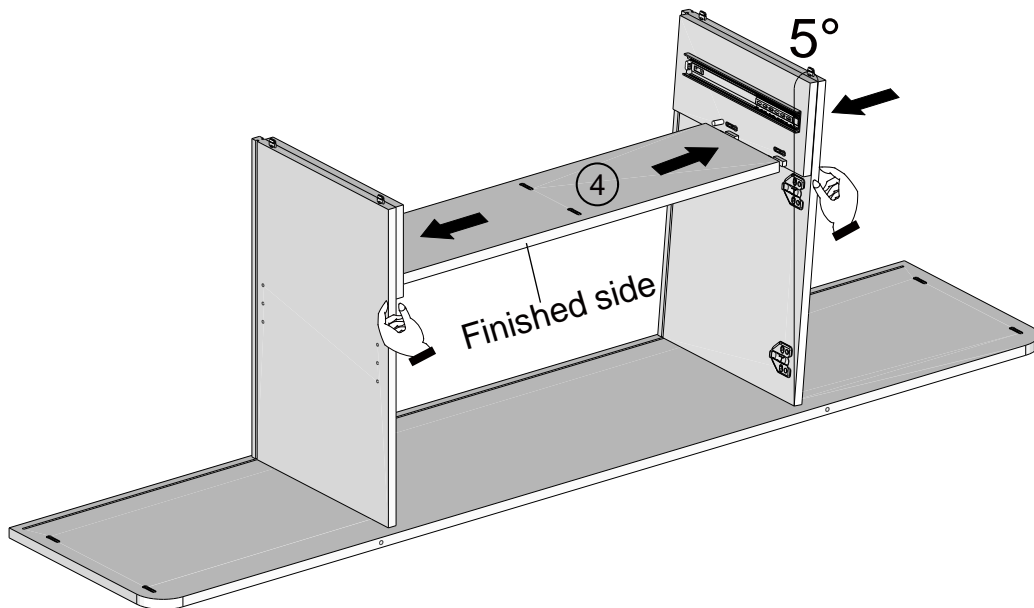

D6

Ø8 x 30mm

2

2