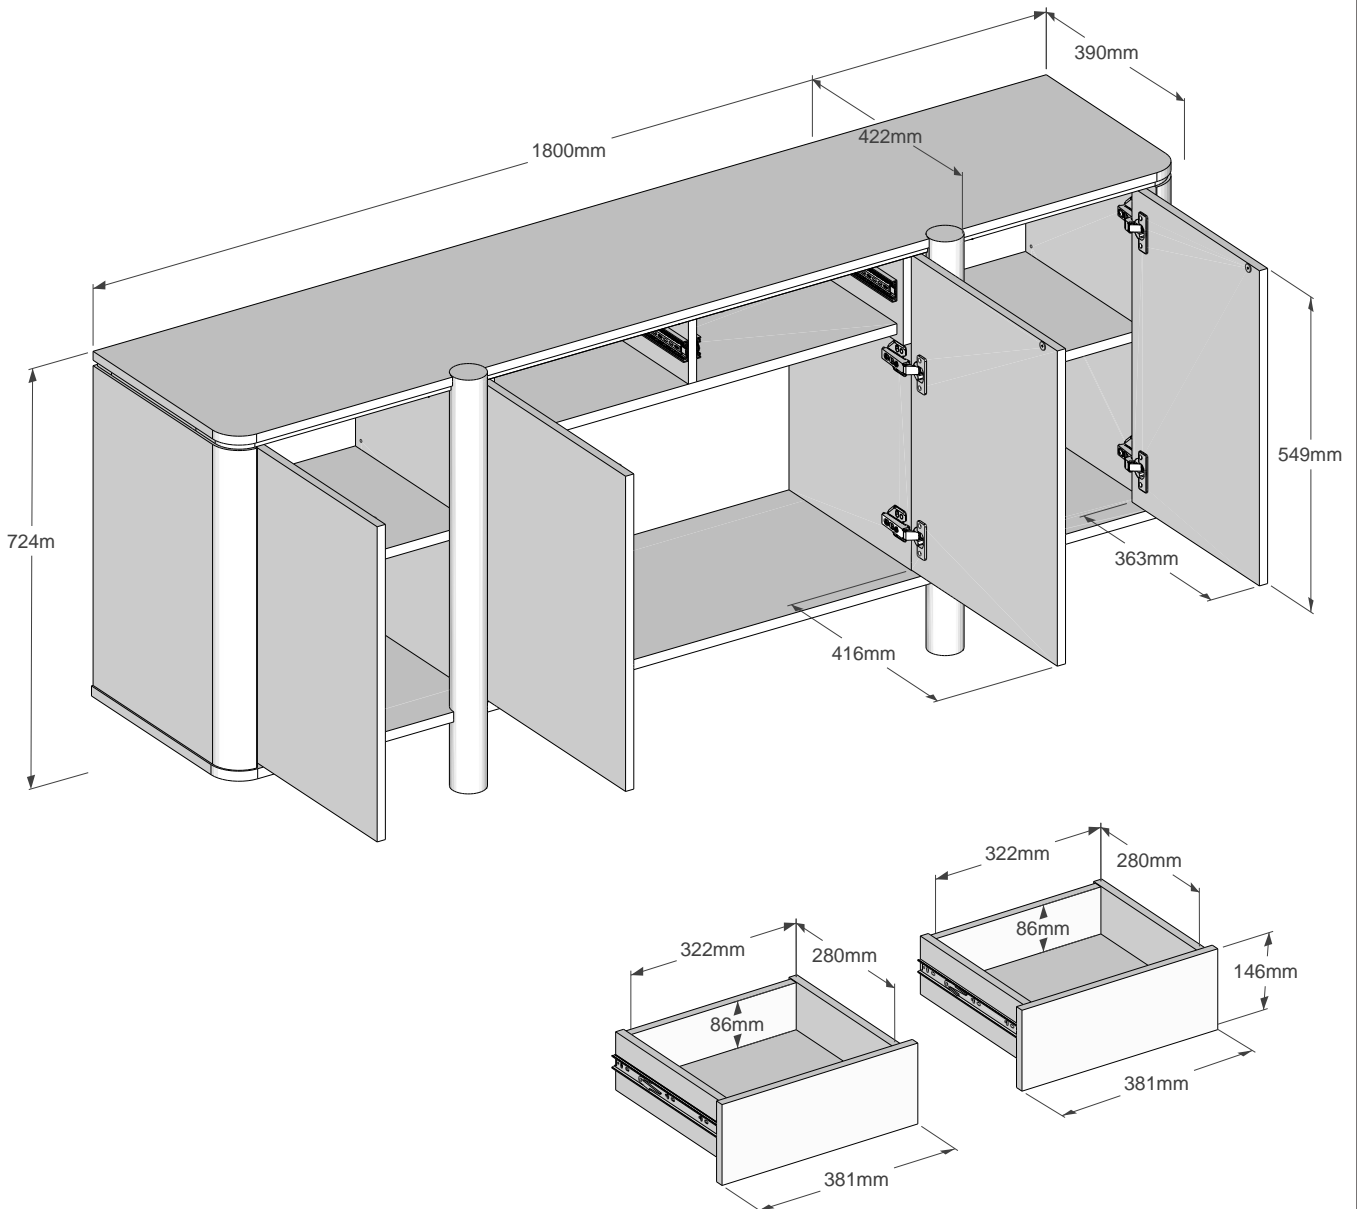

Step2: Press down the back panels so they are clear of the top panel slot;

27

Slide the top panel front to unlock, then lift off. Follow the same sequence to remove the other panels;

NEXT

NOA SUPERWIDE SIDEBOARD G09752

Actual product size
H72.5 x W180 x D42 cm

NEXT NOA SUPERWIDE SIDEBOARD G09752

Warnings

We suggest you retain these instructions for future reference.

Keep fittings out of children's reach and keep children well away from construction area.