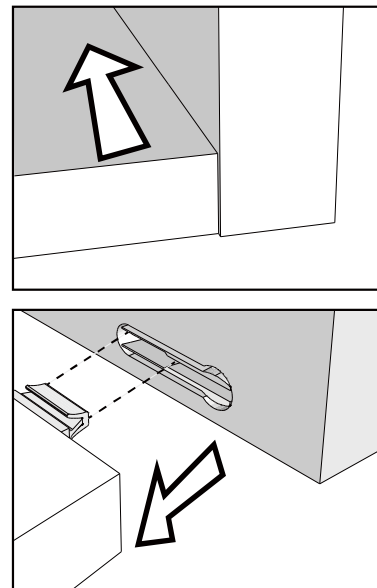

Adjust Hinge Position

25

U143	Ø4 x 15mm	16		 not supplied
------	-----------	----	---	---

26

To disassemble:

Step1: Remove the plastic wedge (T38) from the back plates, and remove the screws from the rear of the panel(3);

Step2: Press down the back panels so they are clear of the top panel slot;

27

Slide the top panel front to unlock, then lift off. Follow the same sequence to remove the other panels;

NEXT

NOA SUPERWIDE SIDEBOARD G09752