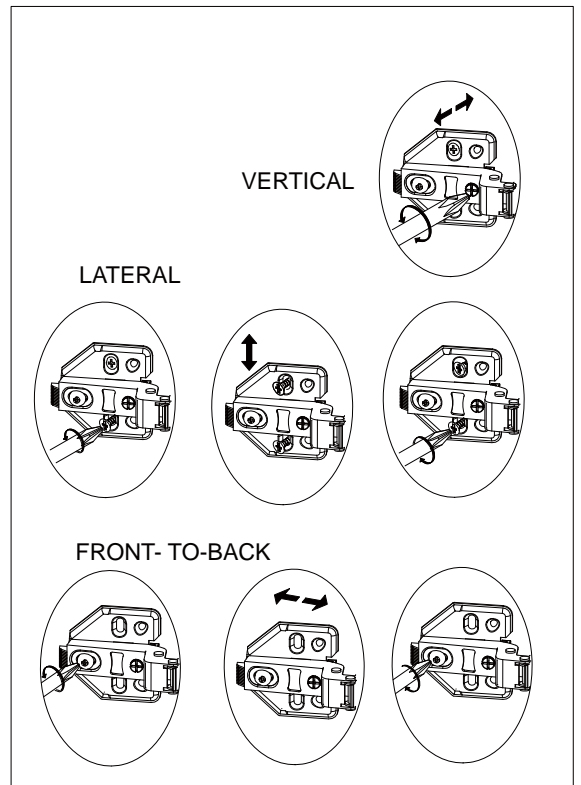

Adjust Hinge Position