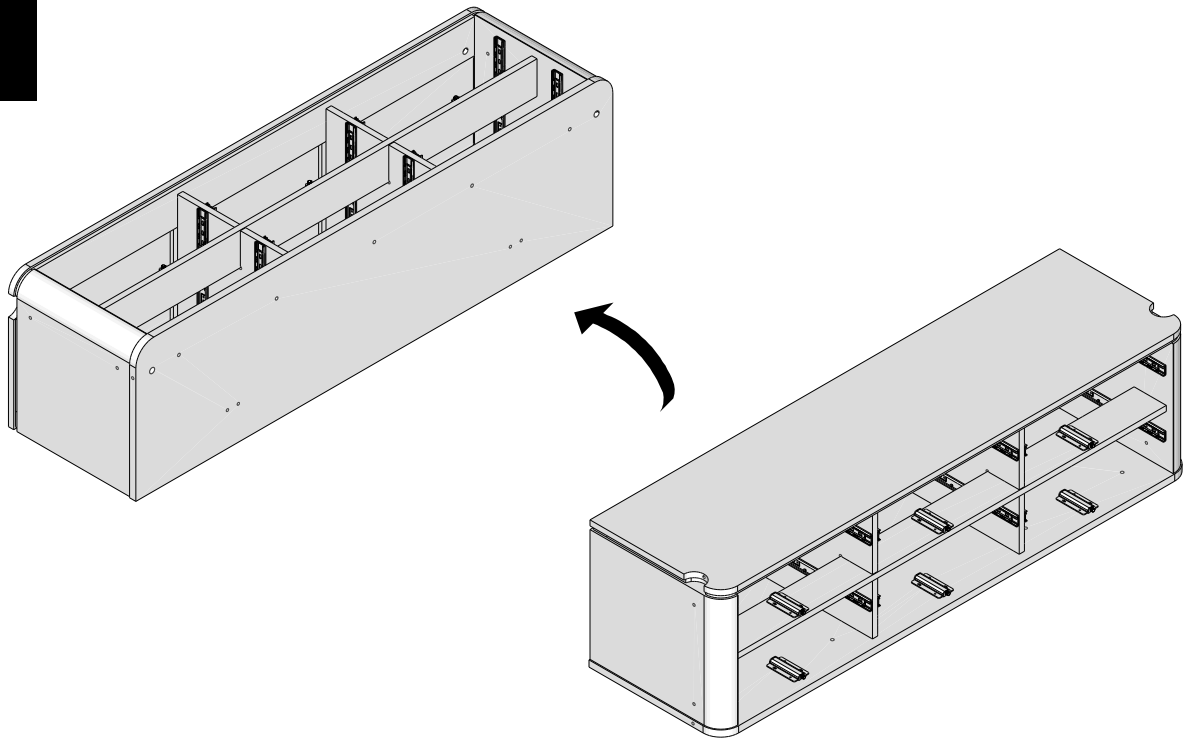

NEXT NOA CONBOARD

G09753
Assembly instructions

7

8