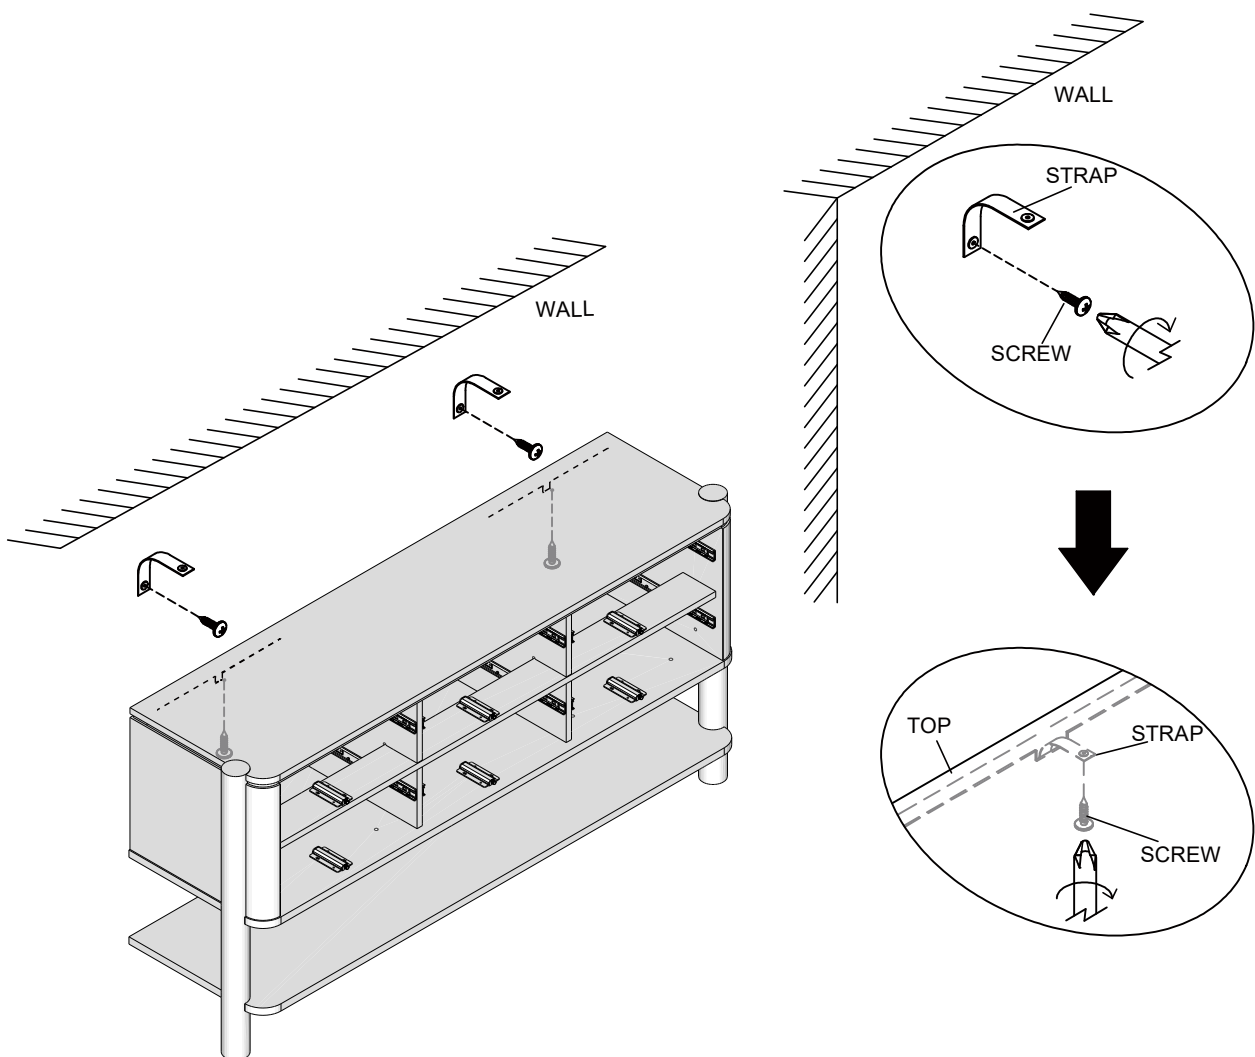

NEXT NOA CONBOARD

G09753
Assembly instructions

20

We recommend the use of the wall attachment bracket/strap provided for safety reasons. Secure the strap to the wall with an appropriate screw and wall plug for your wall type (not provided). To hide the strap behind the unit, drill the hole lower than the top of unit.

Attach the other end of the strap to the underside of the top panel with screw.
Warning: Always ensure intended wall area to be drilled is free from hidden electrical wires, water and gas pipes.
NB: Wall fixings are not included-Please source suitable fixing for your wall type.
If in doubt please consult a qualified trades person.

Please ensure you secure your product to the wall for your and your family's safety before you use it.

S41	Ø4 x 15mm	2	 not supplied
T39	N/A	2