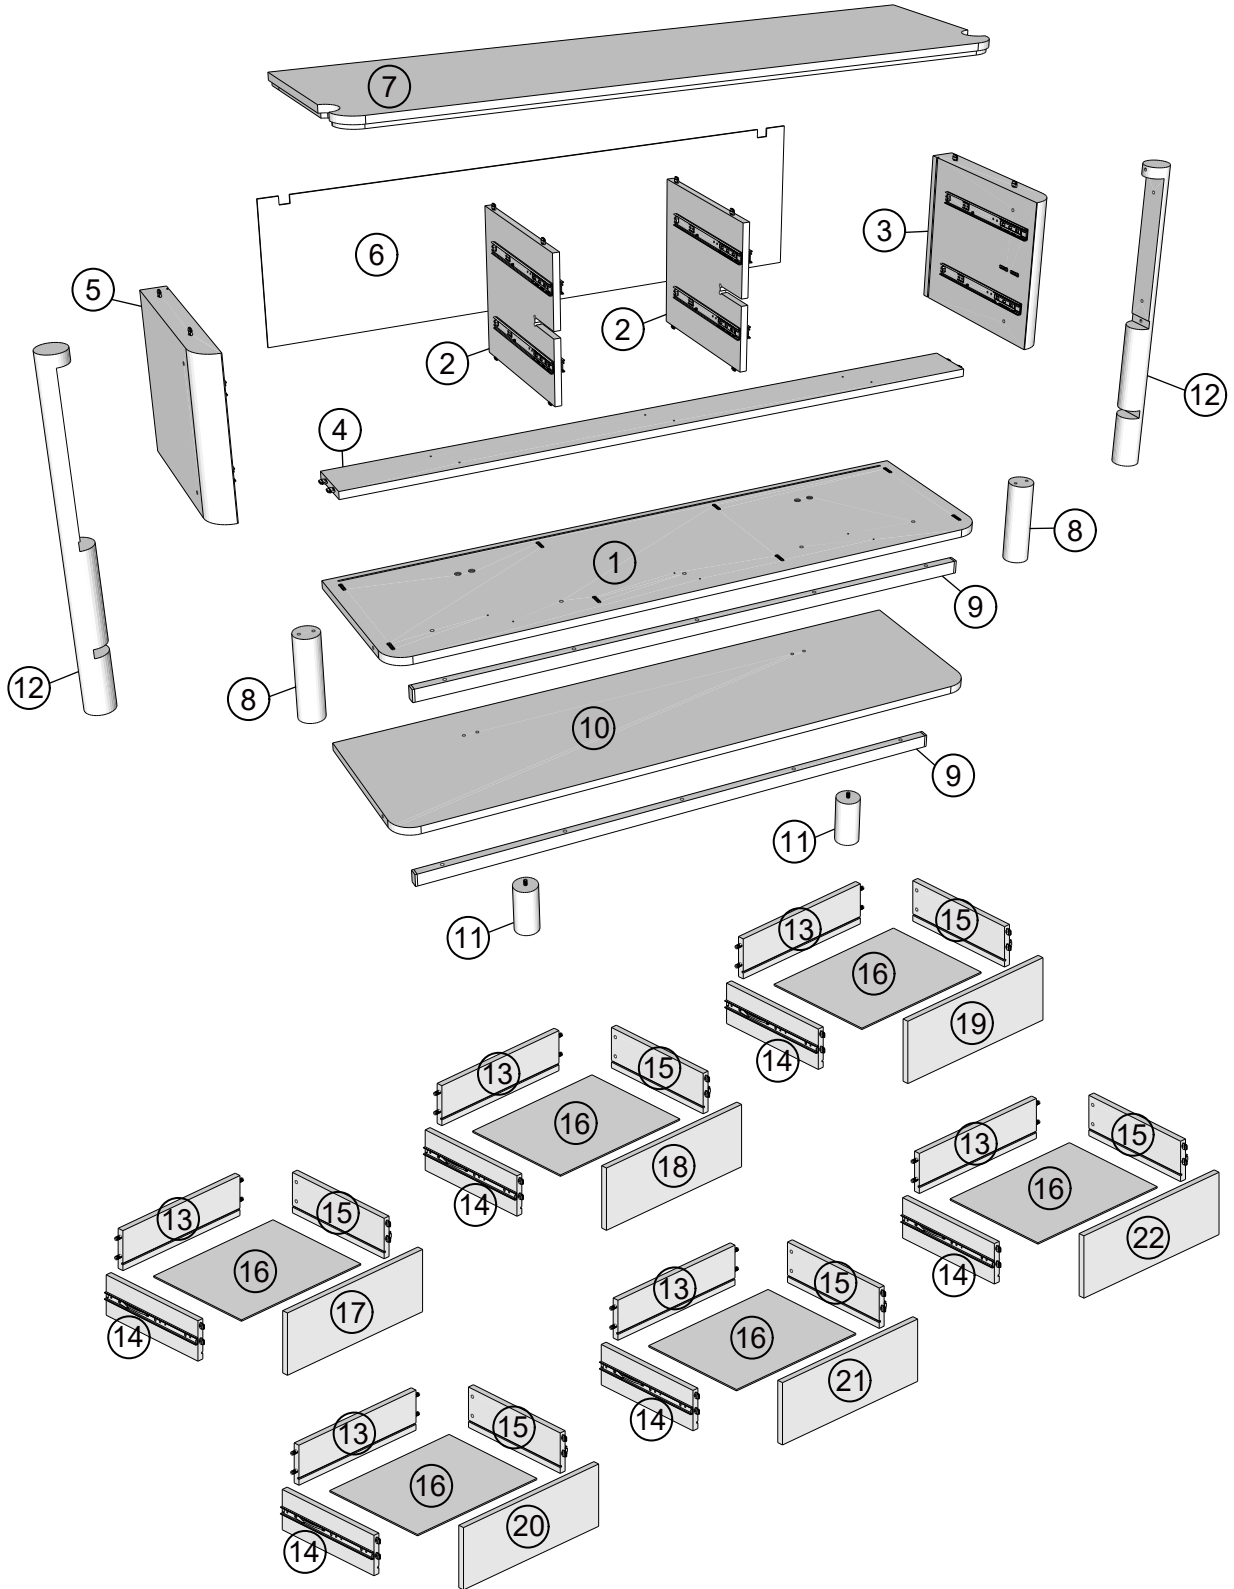

NEXT

NOA CONBOARD

G09753
Assembly instructions

GETTING TO KNOW YOUR PRODUCT

NEXT NOA CONBOARD

G09753
Assembly instructions

Components supplied. Please use this guide if you require replacement parts.

Ref	Dimensions	Visual	Qty	Ctn
1	39.5x140.5cm		1	1
2	33.5x35cm		2	2
3	33.5x39cm		1	2
4	9.5x129.5cm		1	1
5	33.5x39cm		1	2
6	34x130.5cm		1	1
7	39x140cm		1	1
8	6x20cm		2	1
9	3x129cm		2	1
10	39.5x140.5cm		1	1
11	6x12cm		2	1
12	6x72cm		2	1
13	10.5x37cm		6	2

Ref	Dimensions	Visual	Qty	Ctn
14	10.5x30cm		6	1
15	10.5x30cm		6	1
16	28.5x38cm		6	2
17	16x43cm		1	2
18	16x43cm		1	2
19	16x43cm		1	2
20	16x43cm		1	2
21	16x43cm		1	2
22	16x43cm		1	2