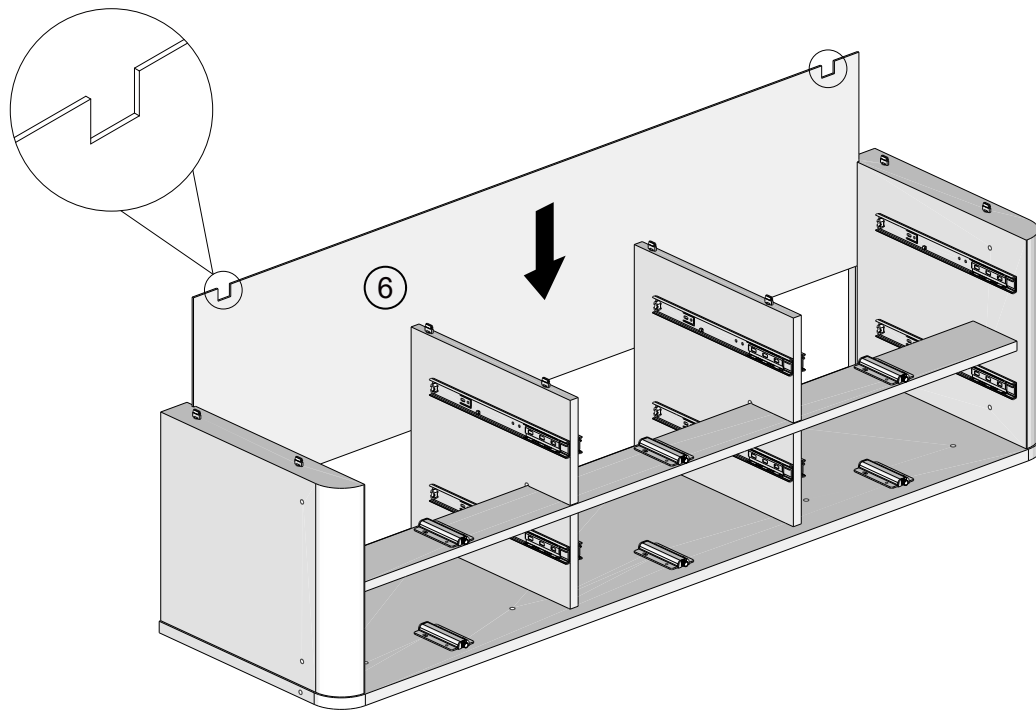

NEXT NOA CONBOARD

G09753
Assembly instructions

5

6