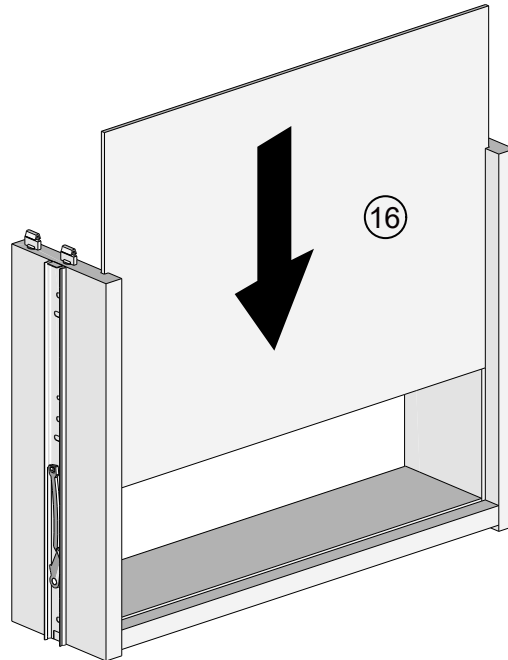

NEXT

NOA CONBOARD G09753 Assembly instructions

23