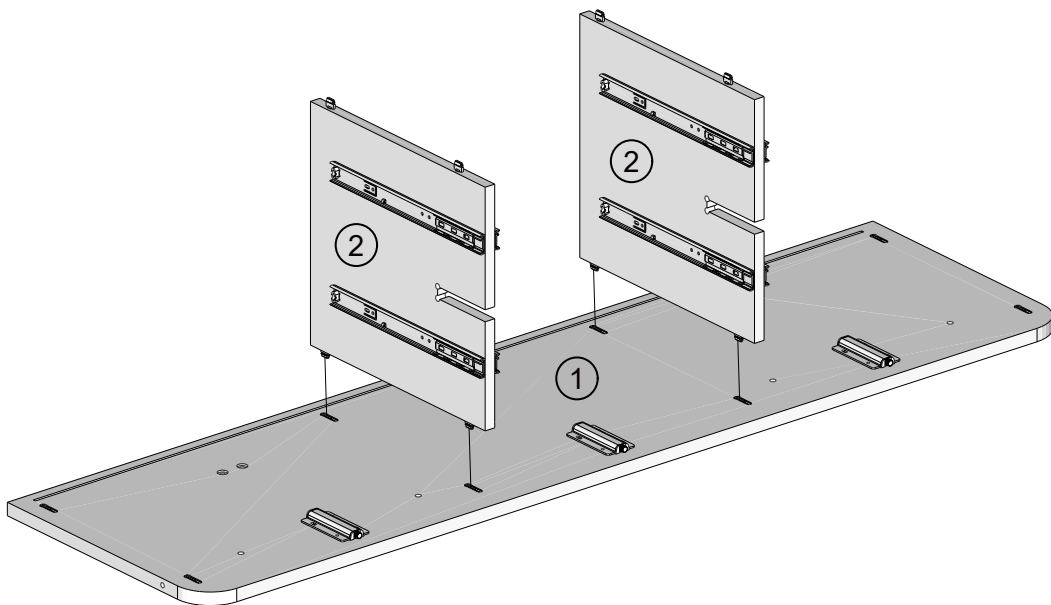

Push connector into housing to join.

Make sure there is no gap between the panels.

Fixtures and fittings supplied (actual size)

Ref	Dimensions	Qty	Spare Qty
B31	Ø6.5 x 56mm	6	1
B4	Ø15 x 12mm	6	1
V53	Ø6 x 30mm	8	1
Y35	Ø6 x 40mm	10	2
V83	Ø6 x 60mm	4	1
S41	Ø4 x 15mm	2	1

Fixtures and fittings supplied (not to scale)

Ref	Dimensions	Qty	Spare Qty	Visual
T1	N/A	2	N/A	
M38	N/A	6	N/A	
T38	N/A	6	1	
T39	N/A	2	N/A	
O3	Ø50mm	4	1	

NEXT

NOA CONBOARD G09753 Assembly instructions

1

2

NEXT NOA CONBOARD