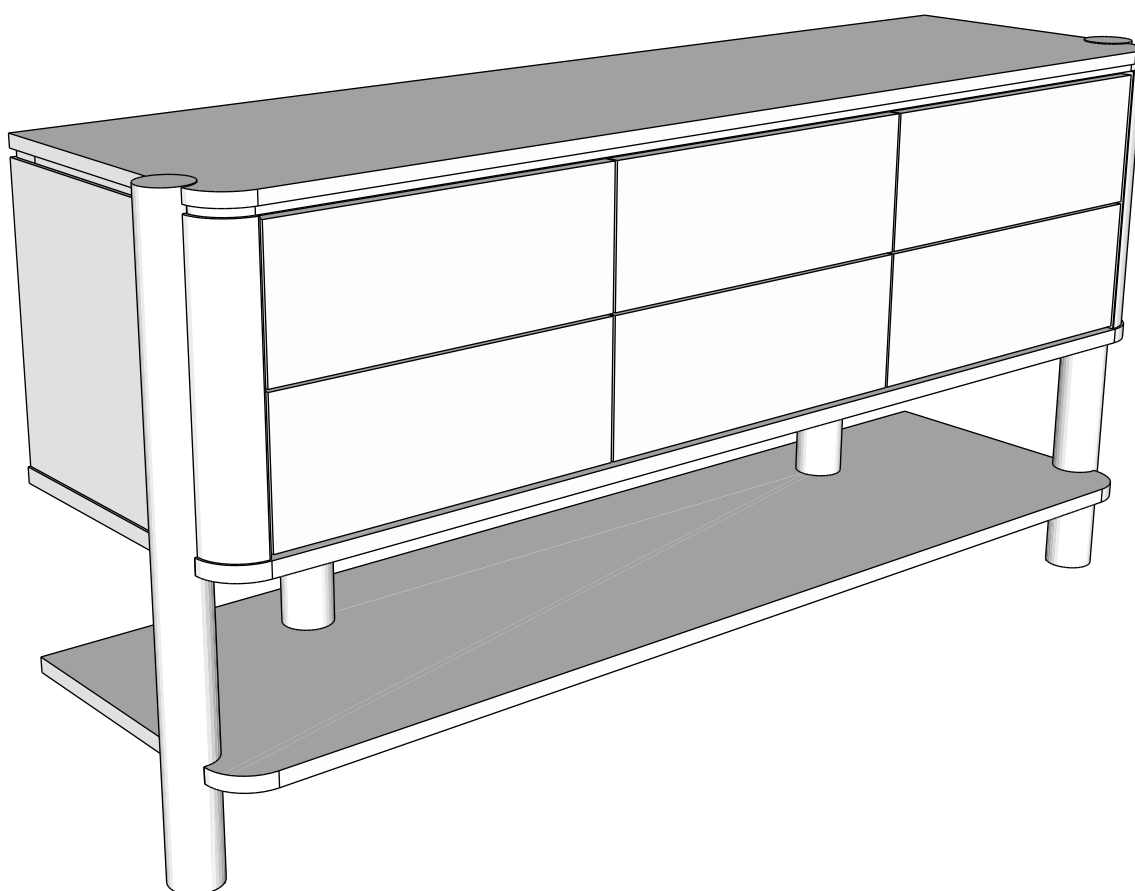

NEXT

NOA CONBOARD

G09753

Assembly instructions

Actual product size

H72.5x W146.5x D39cm

Need Help ?

With: Assembly instruction