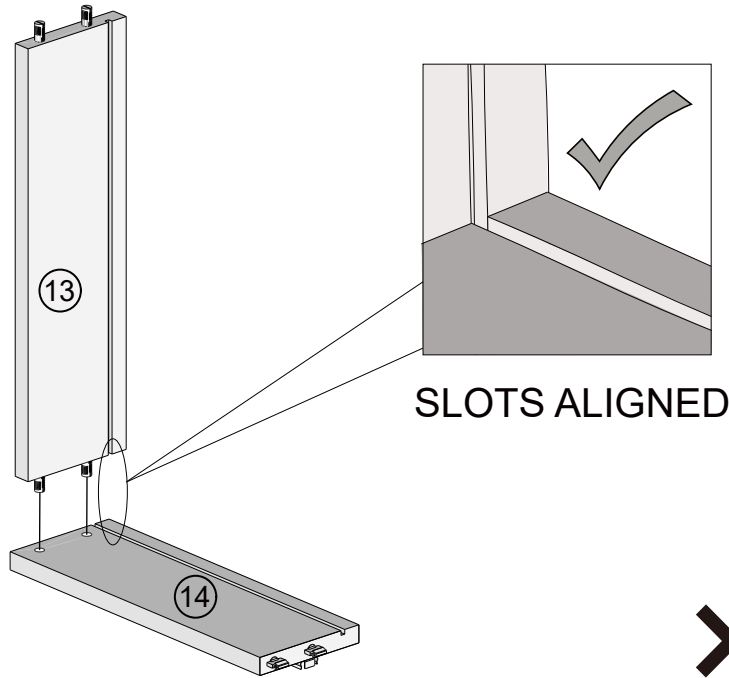

20

We recommend the use of the wall attachment bracket/strap provided for safety reasons. Secure the strap to the wall with an appropriate screw and wall plug for your wall type (not provided). To hide the strap behind the unit, drill the hole lower than the top of unit.

Attach the other end of the strap to the underside of the top panel with screw.
Warning: Always ensure intended wall area to be drilled is free from hidden electrical wires, water and gas pipes.
NB: Wall fixings are not included-Please source suitable fixing for your wall type.
If in doubt please consult a qualified trades person.

Please ensure you secure your product to the wall for your and your family's safety before you use it.

S41	Ø4 x 15mm	2	  not supplied
T39	N/A	2	

NEXT

NOA CONBOARD G09753 Assembly instructions

21

×6

22

×6

NEXT

NOA CONBOARD G09753 Assembly instructions

23

×6

24

Note: Drawers will be permanently assembled once panel 17 18 19 20 21 22 are fitted.

NEXT

NOA CONBOARD G09753 Assembly instructions