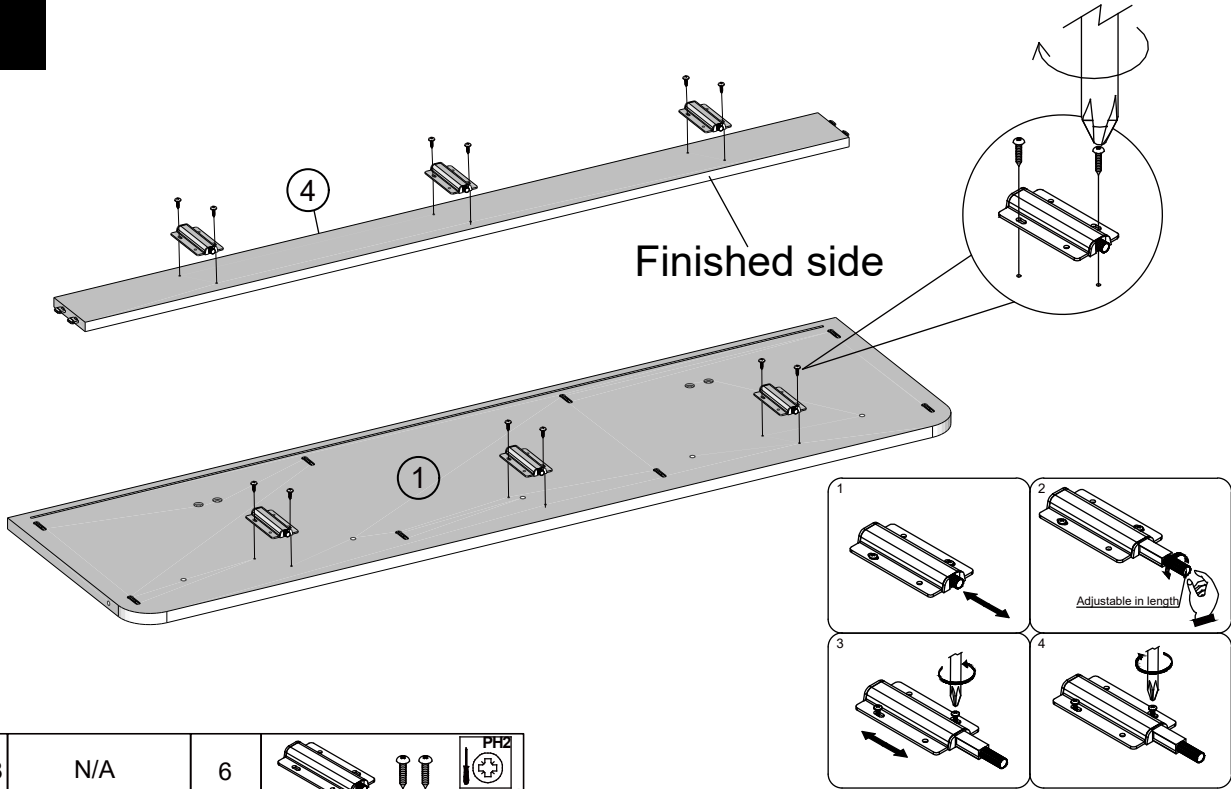

NEXT

NOA CONBOARD G09753 Assembly instructions

1

2