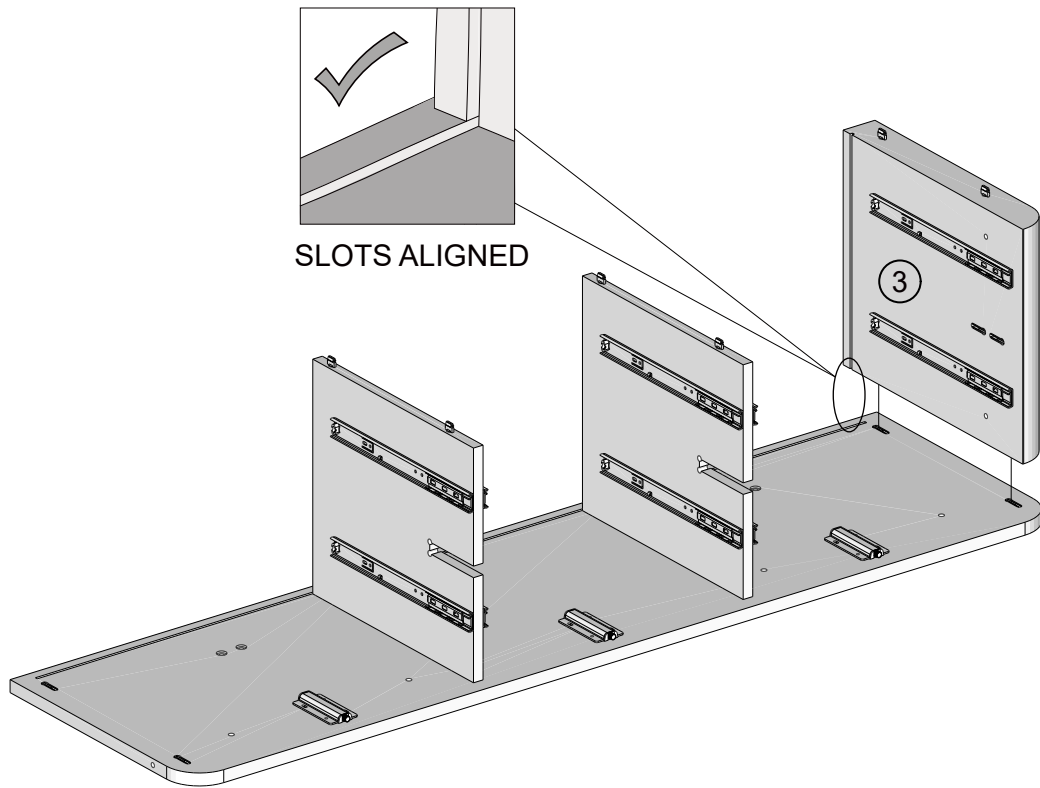

NEXT NOA CONBOARD

G09753
Assembly instructions

3