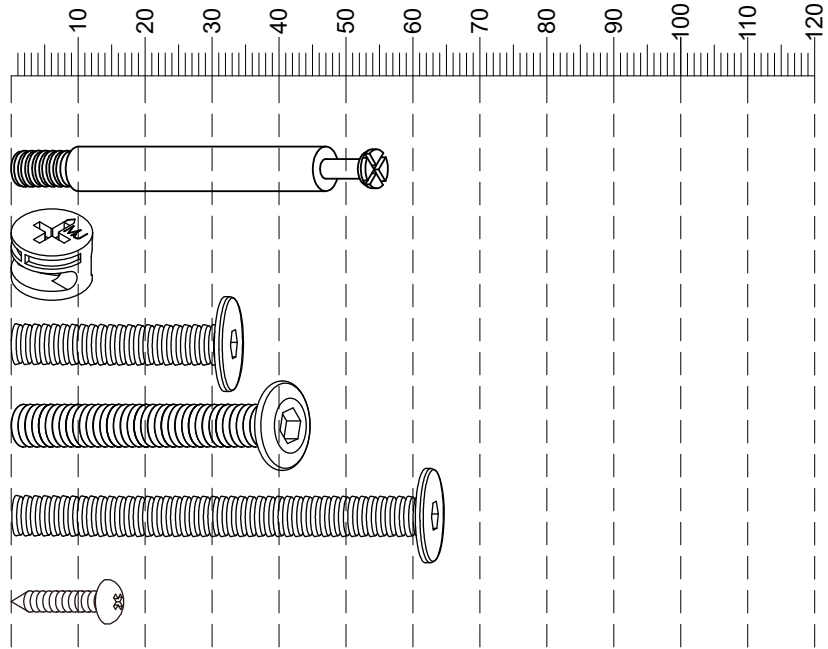

G09753
Assembly instructions

Components supplied. Please use this guide if you require replacement parts.

Ref	Dimensions	Visual	Qty	Ctn
1	39.5x140.5cm		1	1
2	33.5x35cm		2	2
3	33.5x39cm		1	2
4	9.5x129.5cm		1	1
5	33.5x39cm		1	2
6	34x130.5cm		1	1
7	39x140cm		1	1
8	6x20cm		2	1
9	3x129cm		2	1
10	39.5x140.5cm		1	1
11	6x12cm		2	1
12	6x72cm		2	1
13	10.5x37cm		6	2

Ref	Dimensions	Visual	Qty	Ctn
14	10.5x30cm		6	1
15	10.5x30cm		6	1
16	28.5x38cm		6	2
17	16x43cm		1	2
18	16x43cm		1	2
19	16x43cm		1	2
20	16x43cm		1	2
21	16x43cm		1	2
22	16x43cm		1	2

NEXT FITTINGS ASSEMBLE INSTRUCTIONS

Push connector into housing to join.

Make sure there is no gap between the panels.

Fixtures and fittings supplied (actual size)

Ref	Dimensions	Qty	Spare Qty
B31	Ø6.5 x 56mm	6	1
B4	Ø15 x 12mm	6	1
V53	Ø6 x 30mm	8	1
Y35	Ø6 x 40mm	10	2
V83	Ø6 x 60mm	4	1
S41	Ø4 x 15mm	2	1