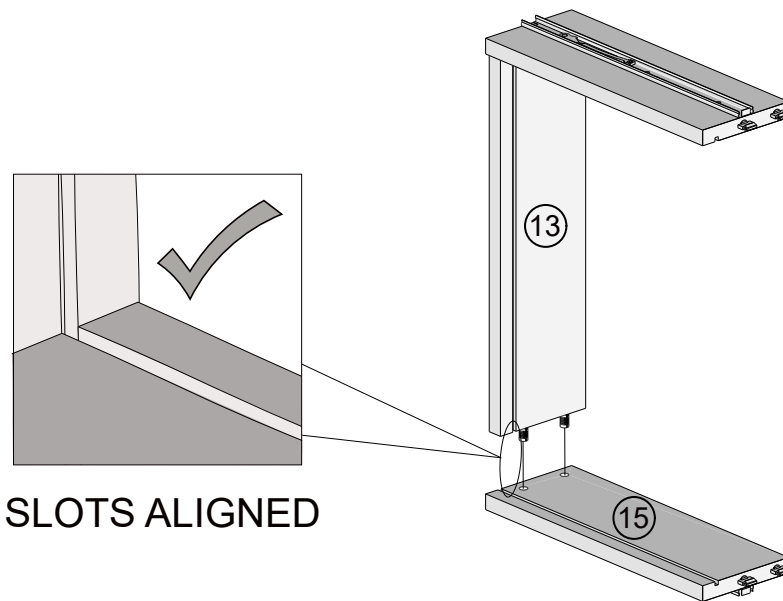

Attach the other end of the strap to the underside of the top panel with screw.
Warning: Always ensure intended wall area to be drilled is free from hidden electrical wires, water and gas pipes.
NB: Wall fixings are not included-Please source suitable fixing for your wall type.
If in doubt please consult a qualified trades person.

Please ensure you secure your product to the wall for your and your family's safety before you use it.

S41	Ø4 x 15mm	2	  not supplied
T39	N/A	2	

NEXT

NOA CONBOARD G09753 Assembly instructions

21

×6

22

×6