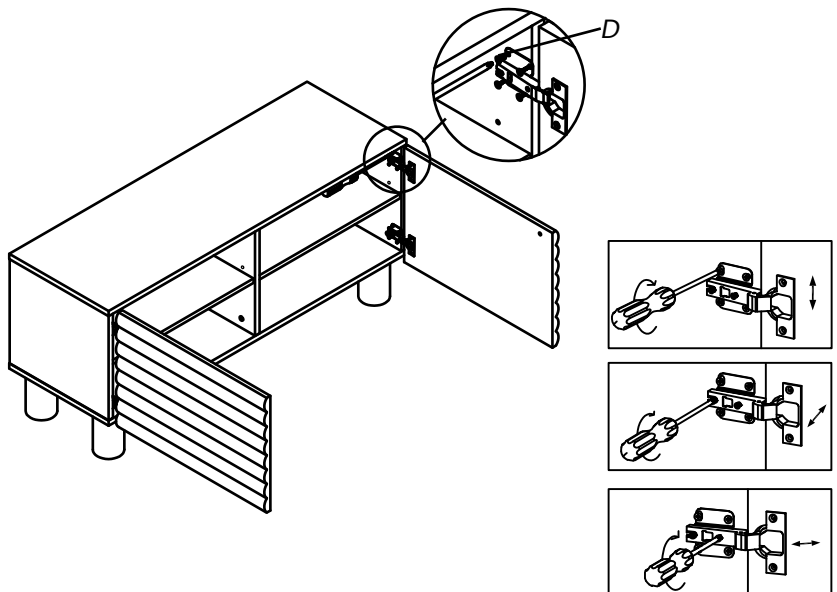

Raphael TV Stand, Walnut

CF_HE24112/WAL

PRODUCT PARTS INCLUDED

M8x16

Ox12

M5

Px1

φ20

Qx12

STEP 9

STEP 10