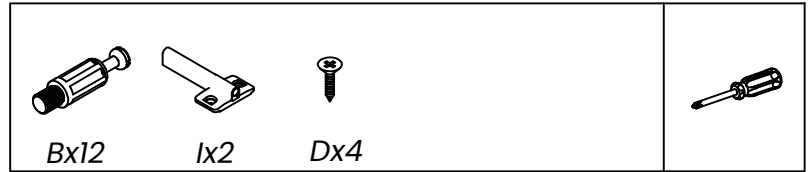

Raphael TV Stand, Walnut

CF_HE24112/WAL

PRODUCT PARTS INCLUDED

7B

x1

STEP 3

STEP 4

Raphael TV Stand, Walnut