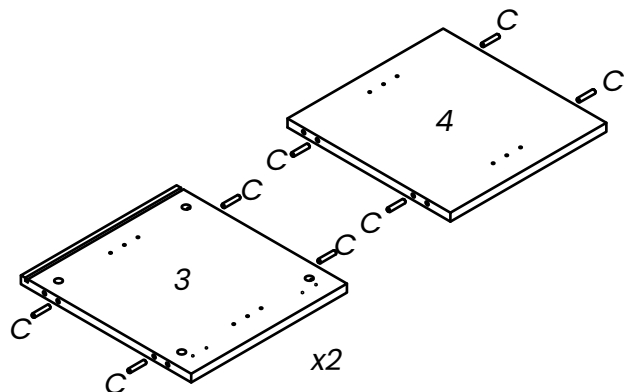

Raphael TV Stand, Walnut

CF_HE24112/WAL

PRODUCT PARTS INCLUDED

7B

x1

STEP 3

STEP 4

Raphael TV Stand, Walnut

CF_HE24112/WAL

PRODUCT PARTS INCLUDED

Φ15x12

Ax12

M6x35

Bx12

Φ8x40

Cx12