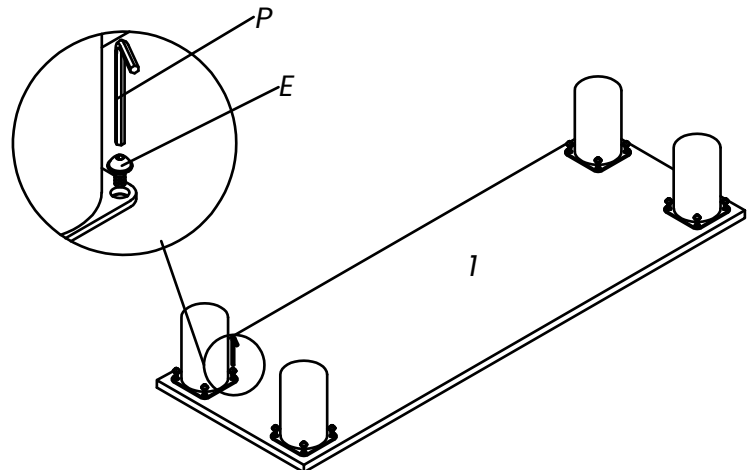

Raphael TV Stand, Walnut

CF_HE24112/WAL

PRODUCT PARTS INCLUDED

7B

x1

STEP 3

STEP 4

Raphael TV Stand, Walnut

CF_HE24112/WAL

PRODUCT PARTS INCLUDED

Φ15x12

Ax12

M6x35

Bx12

Φ8x40

Cx12