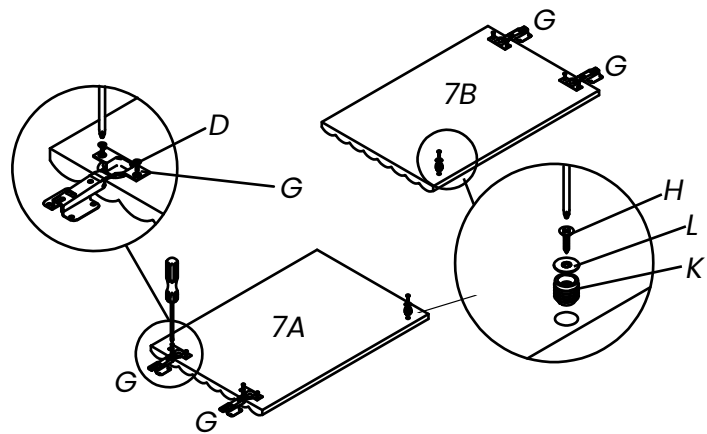

Raphael TV Stand, Walnut

CF_HE24112/WAL

PRODUCT PARTS INCLUDED

M8x16

Ox12

M5

Px1

φ20

Qx12

STEP 9