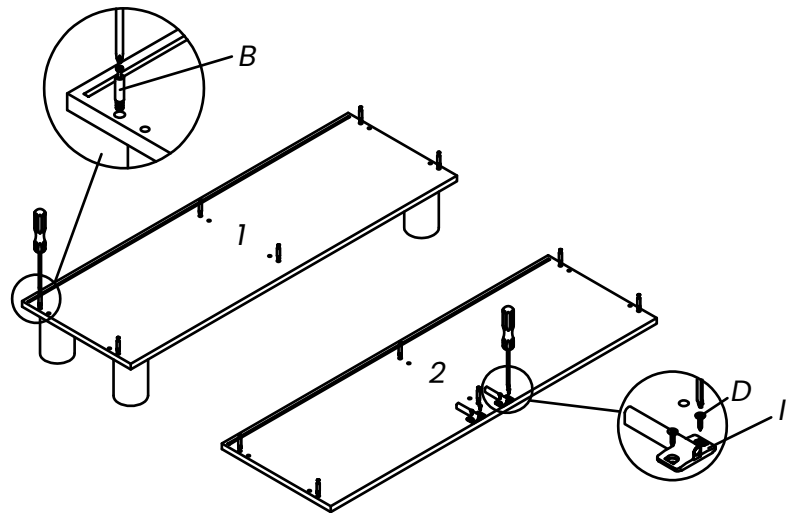

Raphael TV Stand, Walnut

CF_HE24112/WAL

PRODUCT PARTS INCLUDED

7B

x1

STEP 3

STEP 4

Raphael TV Stand, Walnut

CF_HE24112/WAL

PRODUCT PARTS INCLUDED

Φ15x12

Ax12

M6x35

Bx12

Φ8x40

Cx12