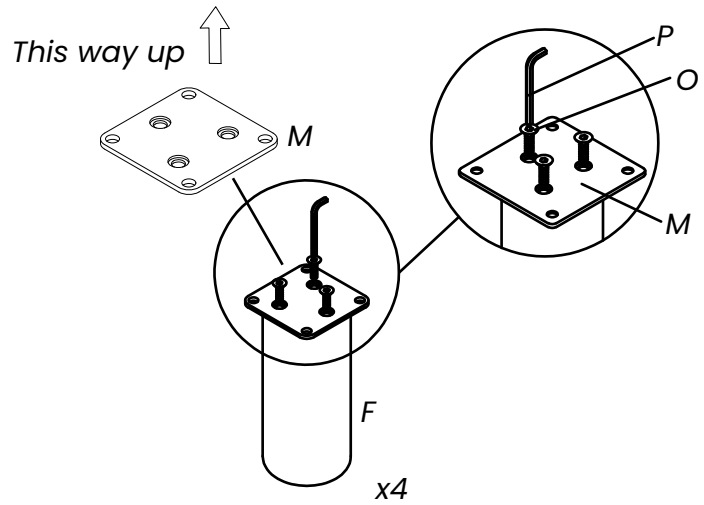

Raphael TV Stand, Walnut

CF_HE24112/WAL

PRODUCT PARTS INCLUDED

STEP 1

STEP 2