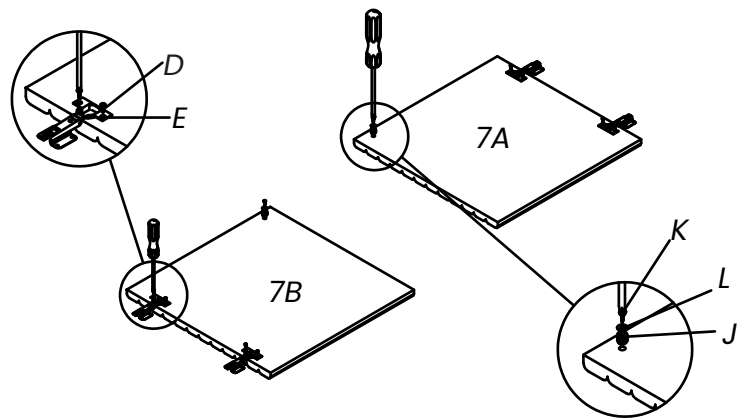

Raphael 2 Door Sideboard, Taupe

CF_HE24115/TAUP_bundle

PRODUCT PARTS INCLUDED

M5

Ox1

95x95x4

Px4

Φ20

Qx12

STEP 9