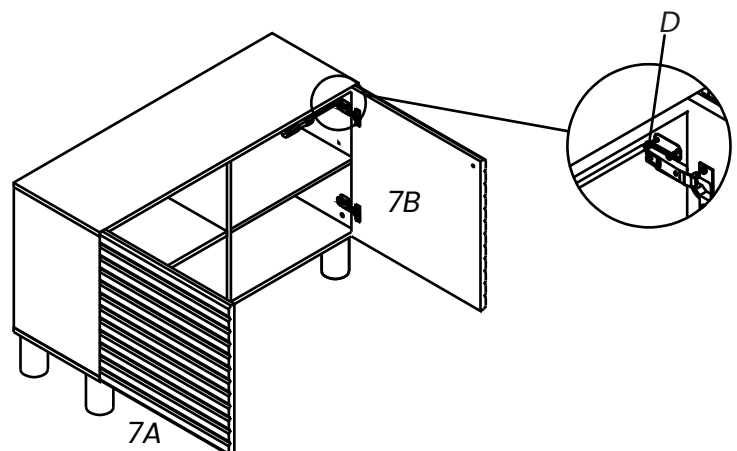

Raphael 2 Door Sideboard, Taupe

CF_HE24115/TAUP_bundle

PRODUCT PARTS INCLUDED

M5

Ox1

95x95x4

Px4

Φ20

Qx12

STEP 9

STEP 10