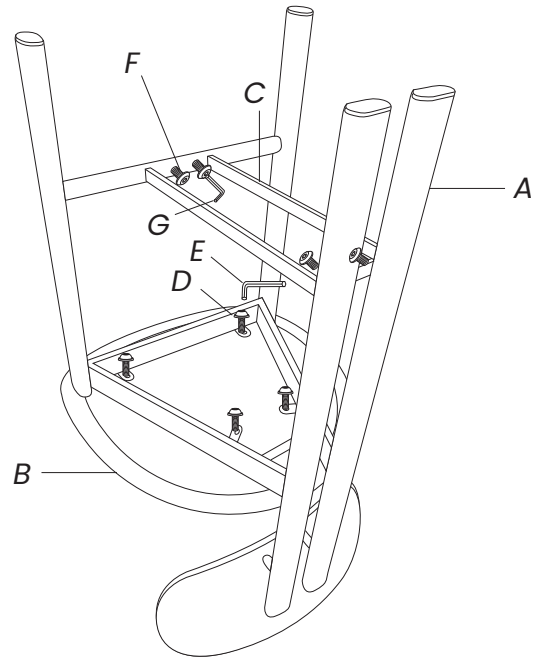

 +44 (0) 208 185 6960

 info@cultfurniture.com

 www.cultfurniture.com

Arbor Kitchen Stool, Latte Sustainable Fabric and Black Frame

CF_BY-3123/65/LATTE-RW/BLK

PRODUCT PARTS INCLUDED

STEP 1

Assembled