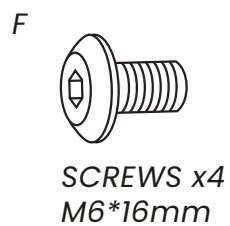

 +44 (0) 208 185 6960

 info@cultfurniture.com

 www.cultfurniture.com

Arbor Kitchen Stool, Latte Sustainable Fabric and Black Frame

CF_BY-3123/65/LATTE-RW/BLK

PRODUCT PARTS INCLUDED

STEP 1

Assembled