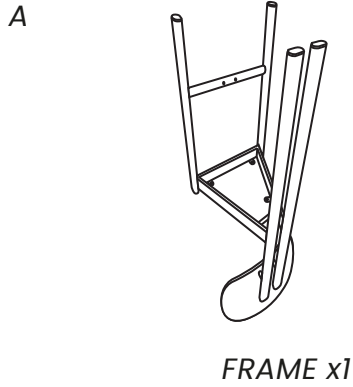

 +44 (0) 208 185 6960

 info@cultfurniture.com

 www.cultfurniture.com

Arbor Kitchen Stool, Latte Sustainable Fabric and Black Frame

CF_BY-3123/65/LATTE-RW/BLK

PRODUCT PARTS INCLUDED

STEP 1

Assembled