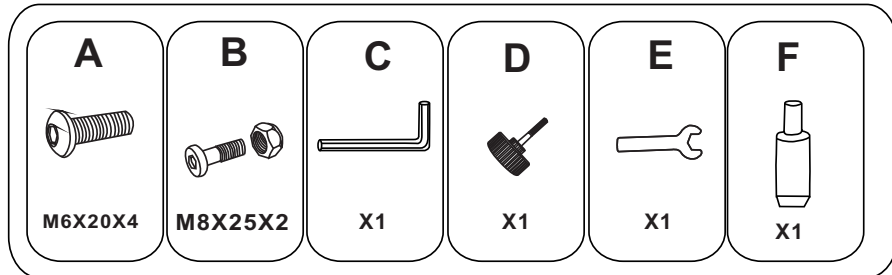

7760GRY

Max Weight: 120kg