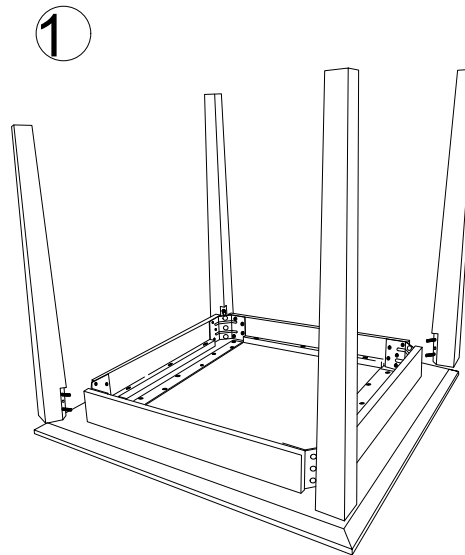

SWOON

NEWHAM DINING TABLE - SQUARE

1 X TOP

4 X LEGS

4 X WASHER
6 x 18 mm

4 X ALLEN BOLT
6x20mm

8 X NUT

1 X ALLEN KEY
4MM

1 X WRENCH TOOL

ASSEMBLED

NOTE : PLEASE ASSEMBLE ON A MAT OR CARPET