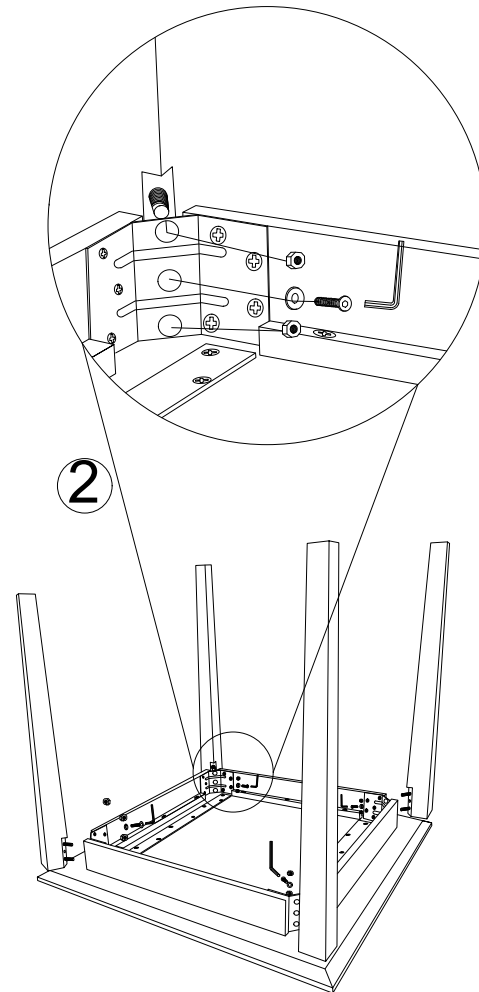

SWOON

NEWHAM DINING TABLE - SQUARE

1 X TOP

4 X LEGS

4 X WASHER
6 x 18 mm

4 X ALLEN BOLT
6x20mm

8 X NUT

1 X ALLEN KEY
4MM

1 X WRENCH TOOL

ASSEMBLED

NOTE : PLEASE ASSEMBLE ON A MAT OR CARPET