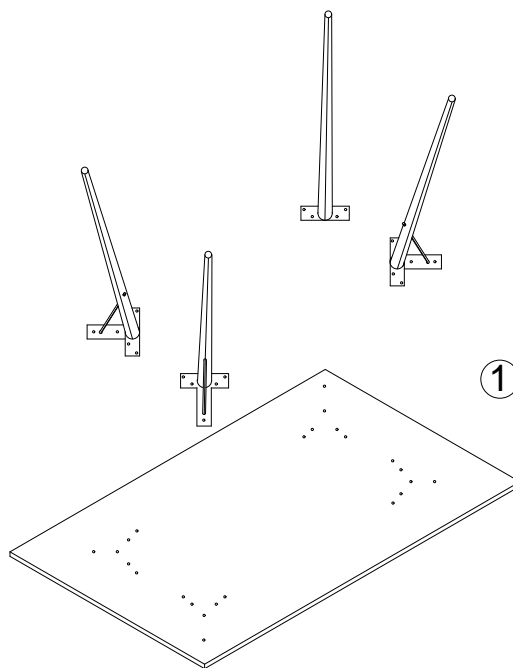

SWOON

KAIDEN DINING TABLE RECTANGLE

SKWN023

1 X DINING TOP

4 X LEG

24 X JCB BOLT
6X20MM

1 X ALLEN KEY
4MM

③

ASSEMBLED
NOTE : PLEASE ASSEMBLE ON A MAT OR CARPET