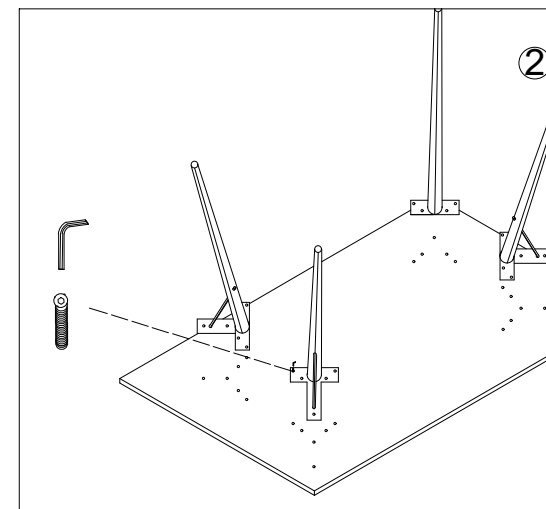

SWOON

KAIDEN DINING TABLE RECTANGLE

SKWN023

1 X DINING TOP

4 X LEG

24 X JCB BOLT
6X20MM

1 X ALLEN KEY
4MM

③

ASSEMBLED
NOTE : PLEASE ASSEMBLE ON A MAT OR CARPET