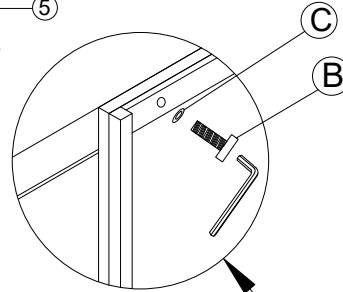

SIVOON

LORETTA

1 X IRON FRAME

6 X WOODEN SHELF

1 X BACK SUPPORT

(A) 18 X ALLEN BOLT
20X6 MM

(B) 12 X ALLEN BOLT
25X6 MM

(C) 30 X WASHER

1 X ALLEN KEY
4MM

15 MIN

Step-1

Step-3

Step-4

Step-2

Complete

ASSEMBLED

NOTE : PLEASE ASSEMBLE ON A MAT OR CARPET