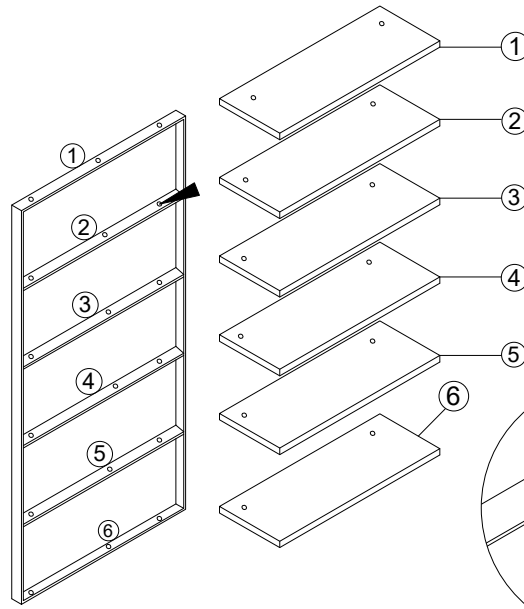

## LORETTA

1 X IRON FRAME

6 X WOODEN SHELF

1 X BACK SUPPORT

(A) 18 X ALLEN BOLT  
20X6 MM

(B) 12 X ALLEN BOLT  
25X6 MM

(C) 30 X WASHER

1 X ALLEN KEY  
4MM

15 MIN

Step-1

Step-3

Step-4

Step-2

Complete

ASSEMBLED

NOTE : PLEASE ASSEMBLE ON A MAT OR CARPET