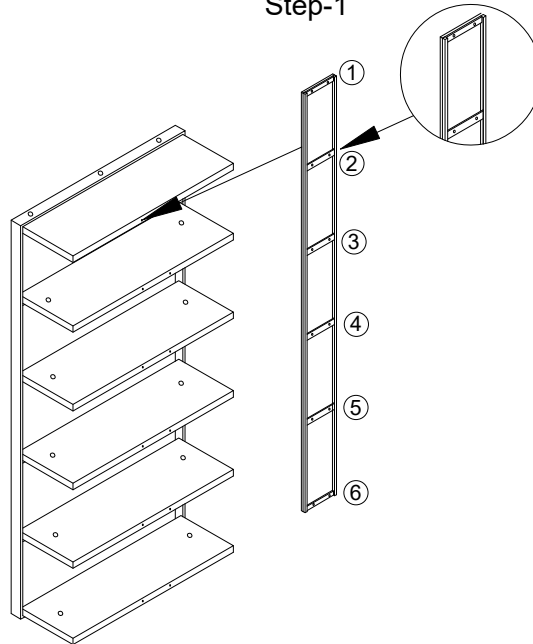

SIVOON

LORETTA

1 X IRON FRAME

6 X WOODEN SHELF

1 X BACK SUPPORT

(A) 18 X ALLEN BOLT
20X6 MM

(B) 12 X ALLEN BOLT
25X6 MM

(C) 30 X WASHER

1 X ALLEN KEY
4MM

15 MIN

Step-1

Step-3

Step-4

Step-2

Complete

ASSEMBLED

NOTE : PLEASE ASSEMBLE ON A MAT OR CARPET