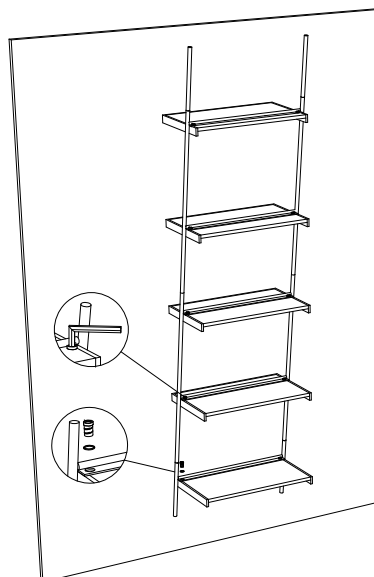

SWOON

Houdini Ladder Shelf

1X IRON
BASE

6X WOODEN
TRAY

24 ALLEN BOLT
12X6MM

ALLEN KEY
4MM

15 MIN

STEP -01

STEP -02

STEP -03

Complete

ASSEMBLED

NOTE : PLEASE ASSEMBLE ON A MAT OR CARPET