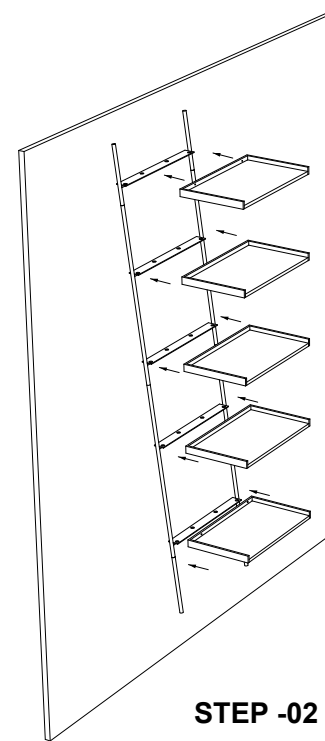

SWOON

Houdini Ladder Shelf

1X IRON
BASE

6X WOODEN
TRAY

24 ALLEN BOLT
12X6MM

ALLEN KEY
4MM

15 MIN

STEP -01

STEP -02

STEP -03

Complete

ASSEMBLED

NOTE : PLEASE ASSEMBLE ON A MAT OR CARPET