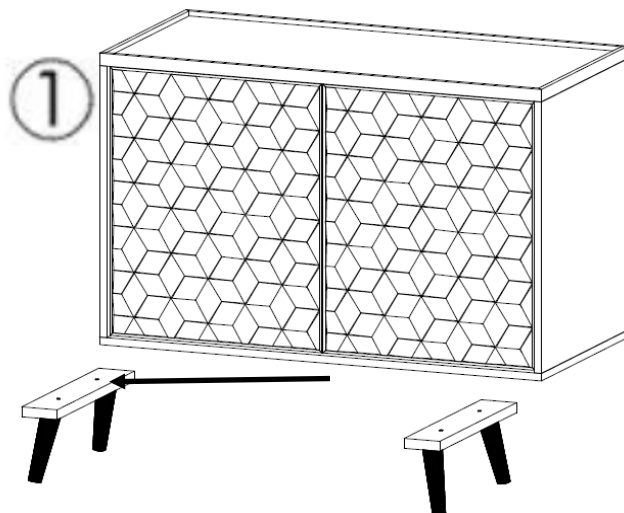

SIVOON

TERNING - CABINET

	2 x Leg
	1 x Cabinet
	6 x Allen Bolt M6 x 20mm
	6 x Metal Washer 8*16mm
	1 x Allen Key 4mm

ASSEMBLED

NOTE: PLEASE ASSEMBLE ON A MAT OR A CARPET