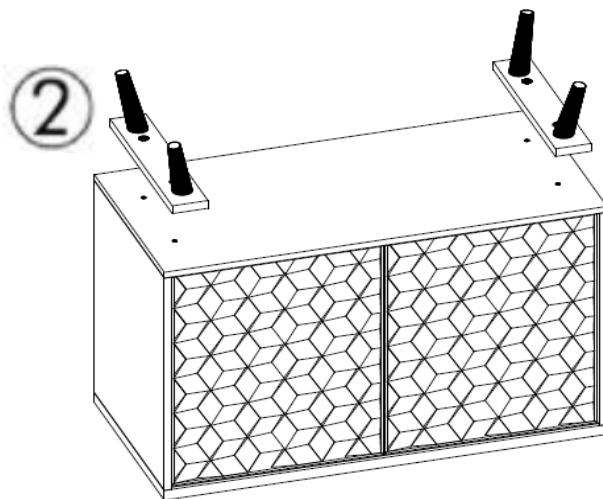

SIVOON

TERNING - CABINET

	2 x Leg
	1 x Cabinet
	6 x Allen Bolt M6 x 20mm
	6 x Metal Washer 8*16mm
	1 x Allen Key 4mm

ASSEMBLED

NOTE: PLEASE ASSEMBLE ON A MAT OR A CARPET