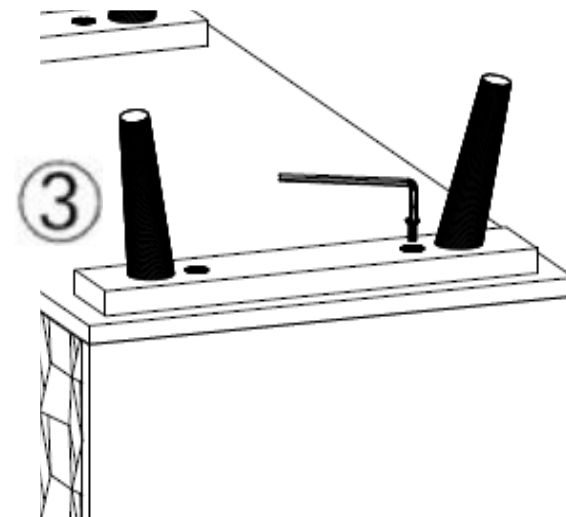

SIVOON

TERNING - CABINET

	2 x Leg
	1 x Cabinet
	6 x Allen Bolt M6 x 20mm
	6 x Metal Washer 8*16mm
	1 x Allen Key 4mm

ASSEMBLED

NOTE: PLEASE ASSEMBLE ON A MAT OR A CARPET