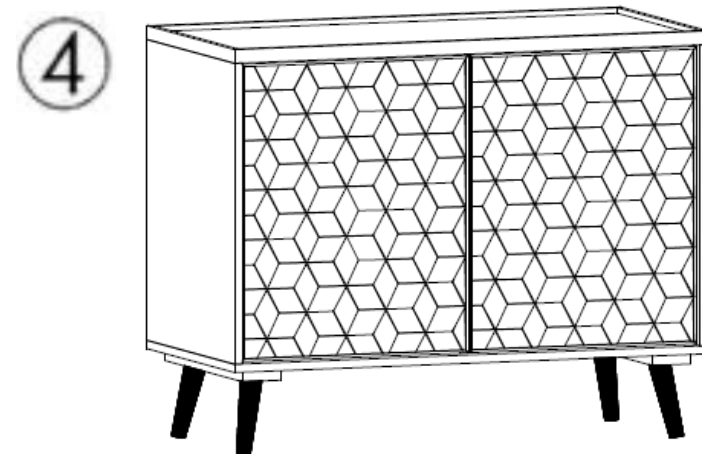

SIVOON

TERNING - CABINET

	2 x Leg
	1 x Cabinet
	6 x Allen Bolt M6 x 20mm
	6 x Metal Washer 8*16mm
	1 x Allen Key 4mm

ASSEMBLED

NOTE: PLEASE ASSEMBLE ON A MAT OR A CARPET