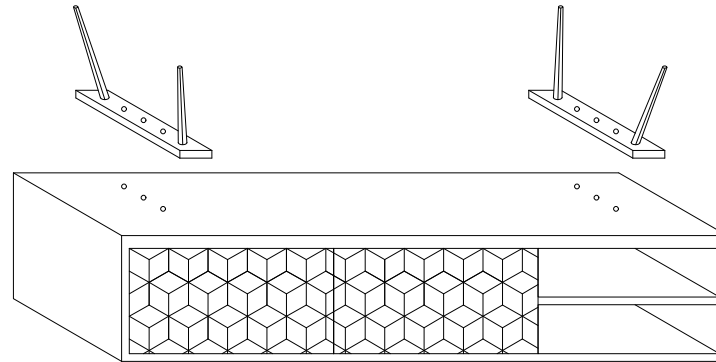

SWOON

TURNING MEDIA UNIT

SKWN033

1 X MEDIA TOP

2 X LEG

6 X ALLEN BOLT
6X30MM

1 X ALLEN KEY
4MM

6 X WASHER

1

2

3

ASSEMBLED

NOTE : PLEASE ASSEMBLE ON A MAT OR CARPET