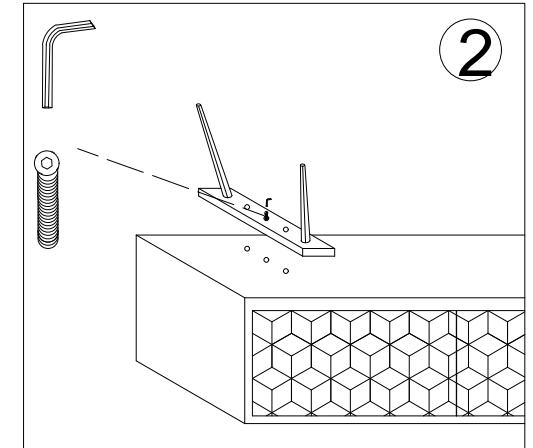

SWOON

TURNING MEDIA UNIT

SKWN033

1 X MEDIA TOP

2 X LEG

6 X ALLEN BOLT
6X30MM

1 X ALLEN KEY
4MM

6 X WASHER

1

2

3

ASSEMBLED

NOTE : PLEASE ASSEMBLE ON A MAT OR CARPET