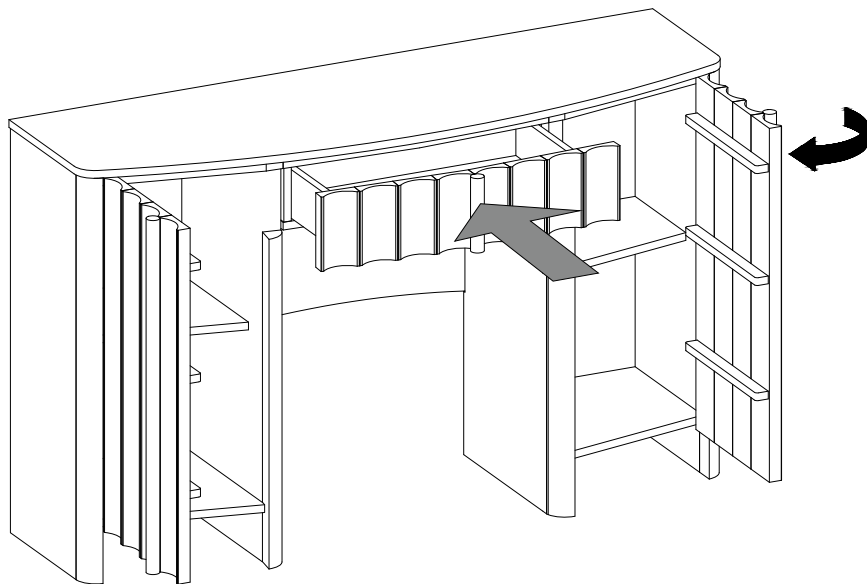

C	6 x 16mm	6	
E	NA	1	

6.

SANTA FE DRESSING TABLE - G51357 Assembly instructions

7.

Note: Carefully place the marble top

8.

Note: Twist the bracket to lock the top

SANTA FE DRESSING TABLE
- G51357
Assembly instructions

9.

SANTA FE DRESSING TABLE - G51357 Assembly instructions

10.

We recommend the use of the wall attachment bracket/strap provided for safety reasons. Secure the strap to the wall with an appropriate screw and wall plug for your wall type (not provided). To hide the strap behind the unit, drill the hole lower than the top of unit.