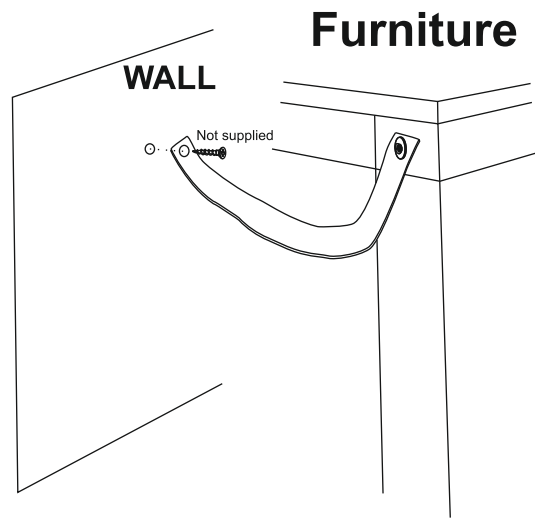

C	6 x 16mm	6	
E	NA	1	

6.

SANTA FE DRESSING TABLE - G51357 Assembly instructions

7.

Note: Carefully place the marble top

8.

Note: Twist the bracket to lock the top

SANTA FE DRESSING TABLE
- G51357
Assembly instructions

9.

SANTA FE DRESSING TABLE - G51357 Assembly instructions

10.

We recommend the use of the wall attachment bracket/strap provided for safety reasons. Secure the strap to the wall with an appropriate screw and wall plug for your wall type (not provided). To hide the strap behind the unit, drill the hole lower than the top of unit.

Warning: Always ensure intended wall area to be drilled is free from hidden electrical wires, water and gas pipes. NB: Wall fixings are not included—Please source suitable fixing for your wall type. If in doubt please consult a qualified trades person. Please ensure you secure your product to the wall for your and your family's safety before you use it.