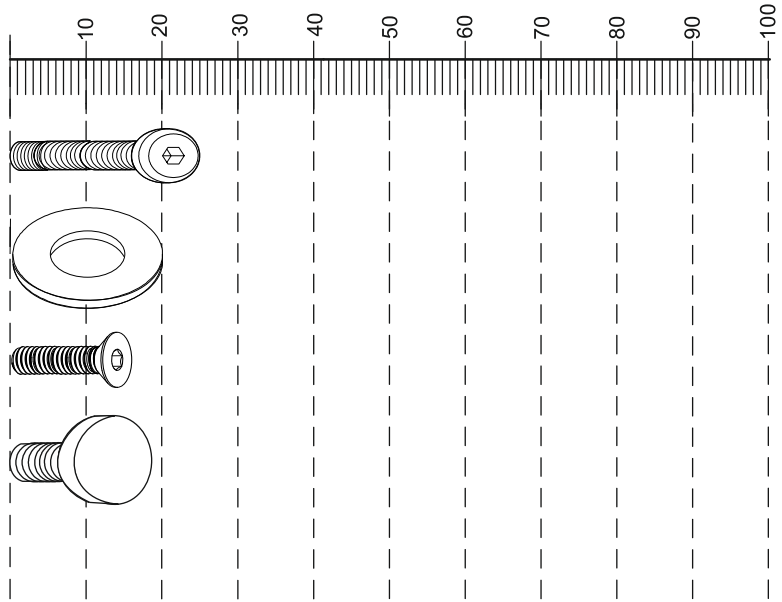

CALL: 0333 777 8999

SANTA FE DRESSING TABLE
- G51357
 Assembly instructions

GETTING TO KNOW YOUR PRODUCT

Components supplied.

Ref	Dimensions	Visual	Qty	Ctn
1			1	2
2			2	1
3			1	1
4			1	1

SANTA FE DRESSING TABLE - G51357 Assembly instructions

Fixtures and Fittings supplied (actual size)			
Ref	Dimensions	Qty	Spare Qty
A	6 x 25mm	4	1
B	Ø16mm	4	1
C	6 x 16mm	6	1
D	20 x 18mm	NA	1

Fixtures and fittings supplied (not to scale)			
Ref	Qty	Spare	Visual
E	1	N/A	