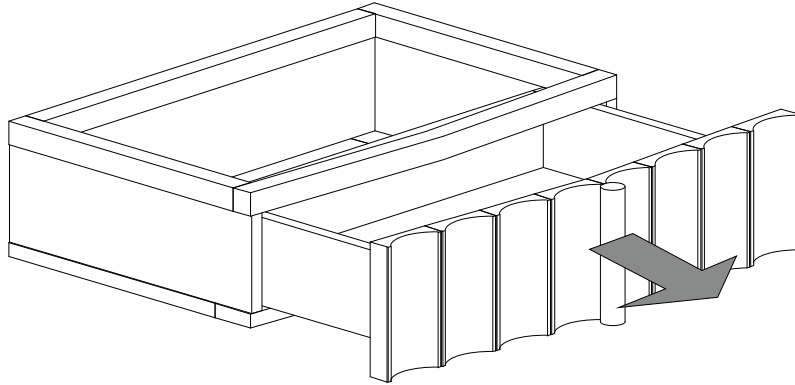

SANTA FE DRESSING TABLE - G51357 Assembly instructions

1.