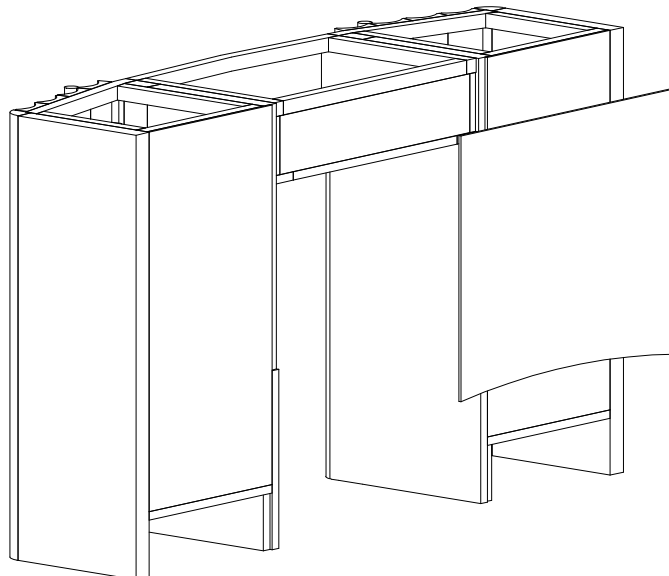

SANTA FE DRESSING TABLE - G51357 Assembly instructions

3.

Note: Do not fully tighten until all fittings are in position.

A	6 x 25mm	4		E	NA	1	
B	Ø16mm	4					

4.

Note: Match the labels e.g. A on leg to A on wooden part