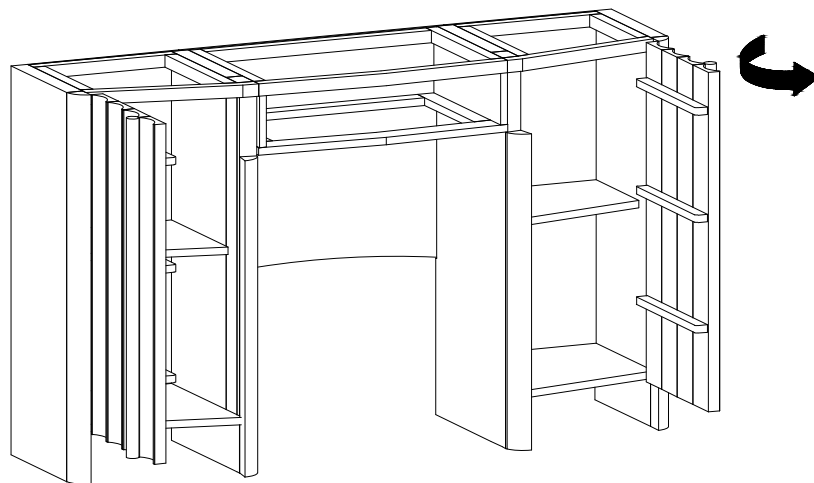

SANTA FE DRESSING TABLE - G51357 Assembly instructions

5.

Note: Do not fully tighten until all fittings are in position.

C	6 x 16mm	6	
E	NA	1	

6.