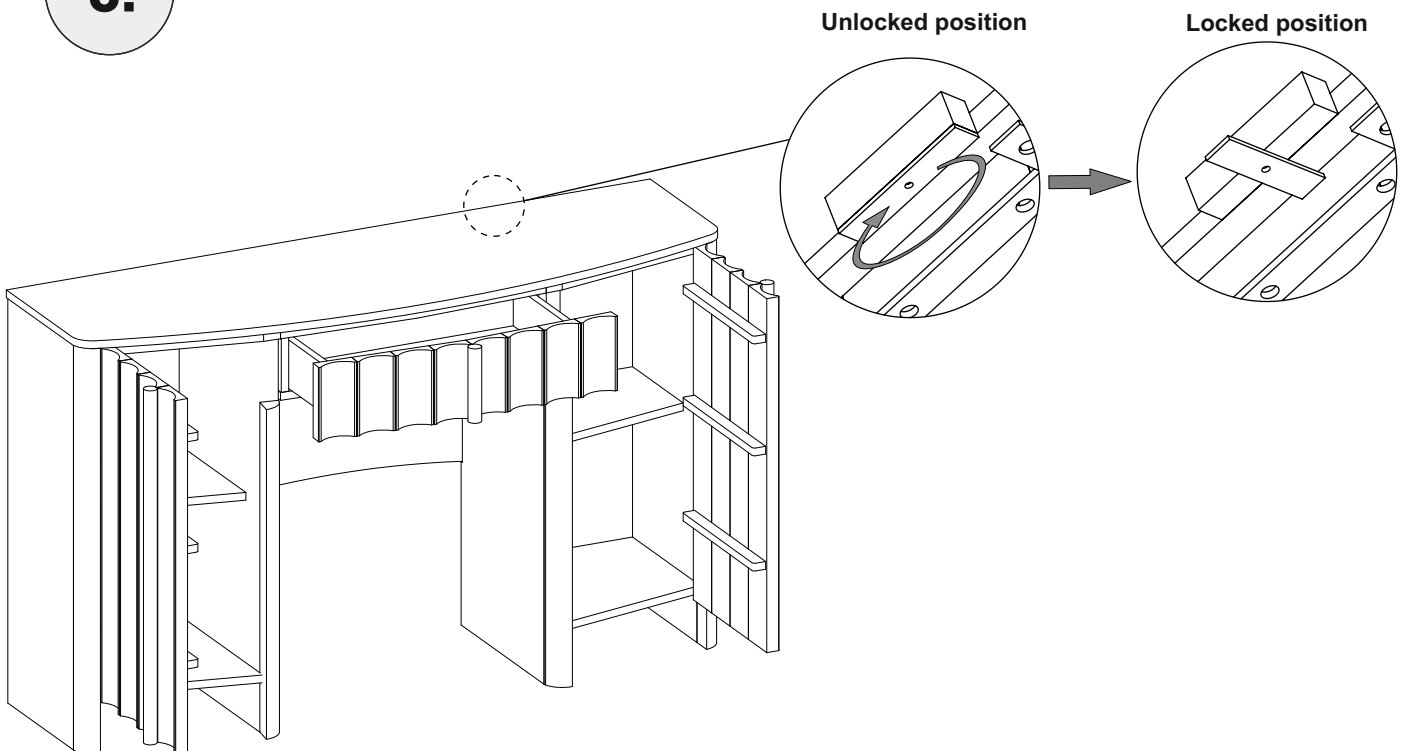

C	6 x 16mm	6	
E	NA	1	

6.

SANTA FE DRESSING TABLE - G51357 Assembly instructions

7.

Note: Carefully place the marble top

8.

Note: Twist the bracket to lock the top

SANTA FE DRESSING TABLE
- G51357
Assembly instructions

9.

SANTA FE DRESSING TABLE - G51357 Assembly instructions

10.

We recommend the use of the wall attachment bracket/strap provided for safety reasons. Secure the strap to the wall with an appropriate screw and wall plug for your wall type (not provided). To hide the strap behind the unit, drill the hole lower than the top of unit.