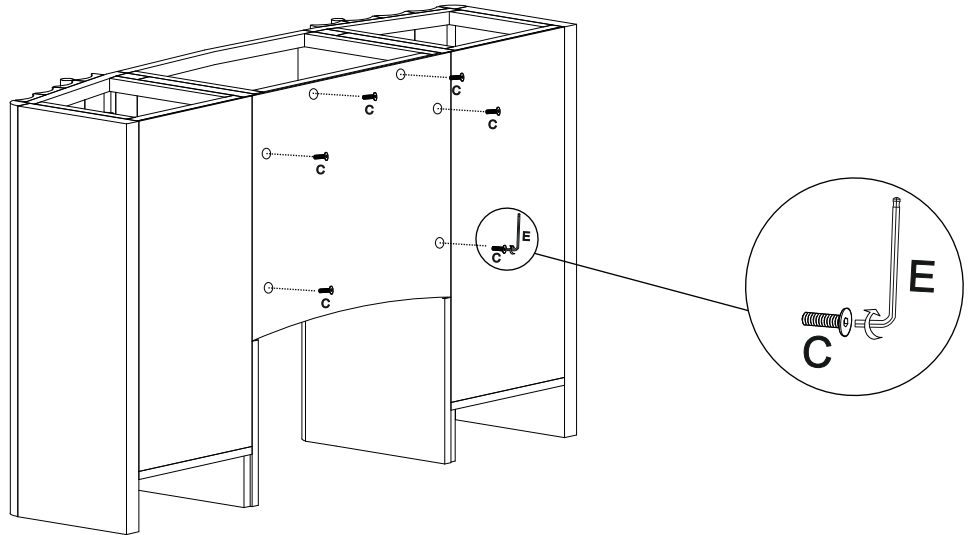

SANTA FE DRESSING TABLE - G51357 Assembly instructions

5.

Note: Do not fully tighten until all fittings are in position.

C	6 x 16mm	6	
E	NA	1