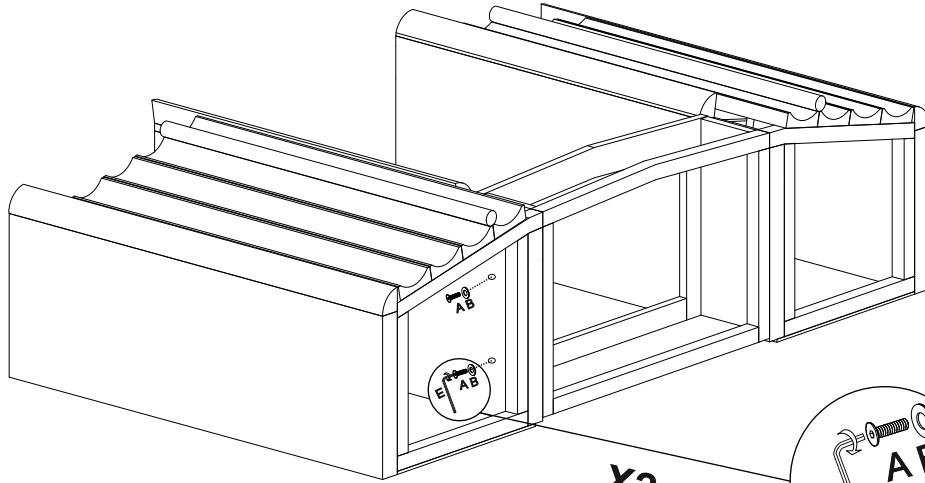

Fixtures and Fittings supplied (actual size)			
Ref	Dimensions	Qty	Spare Qty
A	6 x 25mm	4	1
B	Ø16mm	4	1
C	6 x 16mm	6	1
D	20 x 18mm	NA	1

Fixtures and fittings supplied (not to scale)			
Ref	Qty	Spare	Visual
E	1	N/A	

SANTA FE DRESSING TABLE - G51357 Assembly instructions

1.

2.

Note: Match the labels e.g. A on leg to A on wooden part

SANTA FE DRESSING TABLE - G51357 Assembly instructions

3.

Note: Do not fully tighten until all fittings are in position.