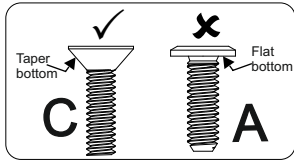

Fixtures and Fittings supplied (actual size)			
Ref	Dimensions	Qty	Spare Qty
A	6 x 25mm	4	1
B	Ø16mm	4	1
C	6 x 16mm	6	1
D	20 x 18mm	NA	1

Fixtures and fittings supplied (not to scale)			
Ref	Qty	Spare	Visual
E	1	N/A	

A	6 x 25mm	4		E	NA	1	
B	Ø16mm	4					

4.

Note: Match the labels e.g. A on leg to A on wooden part

SANTA FE DRESSING TABLE - G51357 Assembly instructions

5.

Note: Do not fully tighten until all fittings are in position.