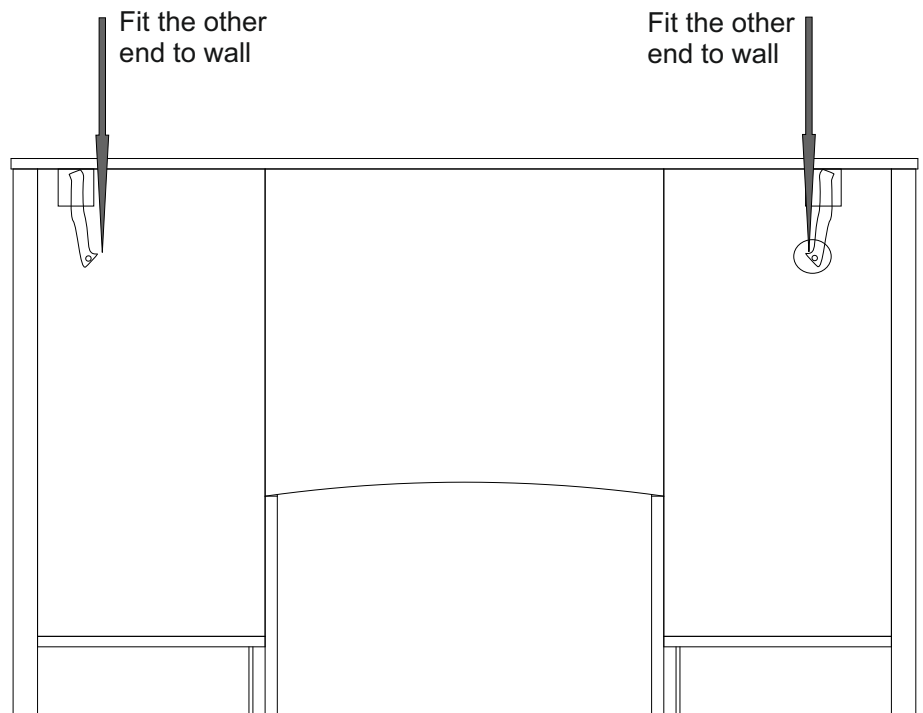

Note: Fit the other end of anti-tip straps provided on both top corners of the rear side of the product to wall