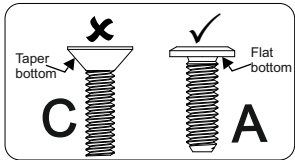

Fixtures and Fittings supplied (actual size)			
Ref	Dimensions	Qty	Spare Qty
A	6 x 25mm	4	1
B	Ø16mm	4	1
C	6 x 16mm	6	1
D	20 x 18mm	NA	1

Fixtures and fittings supplied (not to scale)			
Ref	Qty	Spare	Visual
E	1	N/A	

SANTA FE DRESSING TABLE - G51357 Assembly instructions

1.

2.

Note: Match the labels e.g. A on leg to A on wooden part

SANTA FE DRESSING TABLE - G51357 Assembly instructions

3.

Note: Do not fully tighten until all fittings are in position.