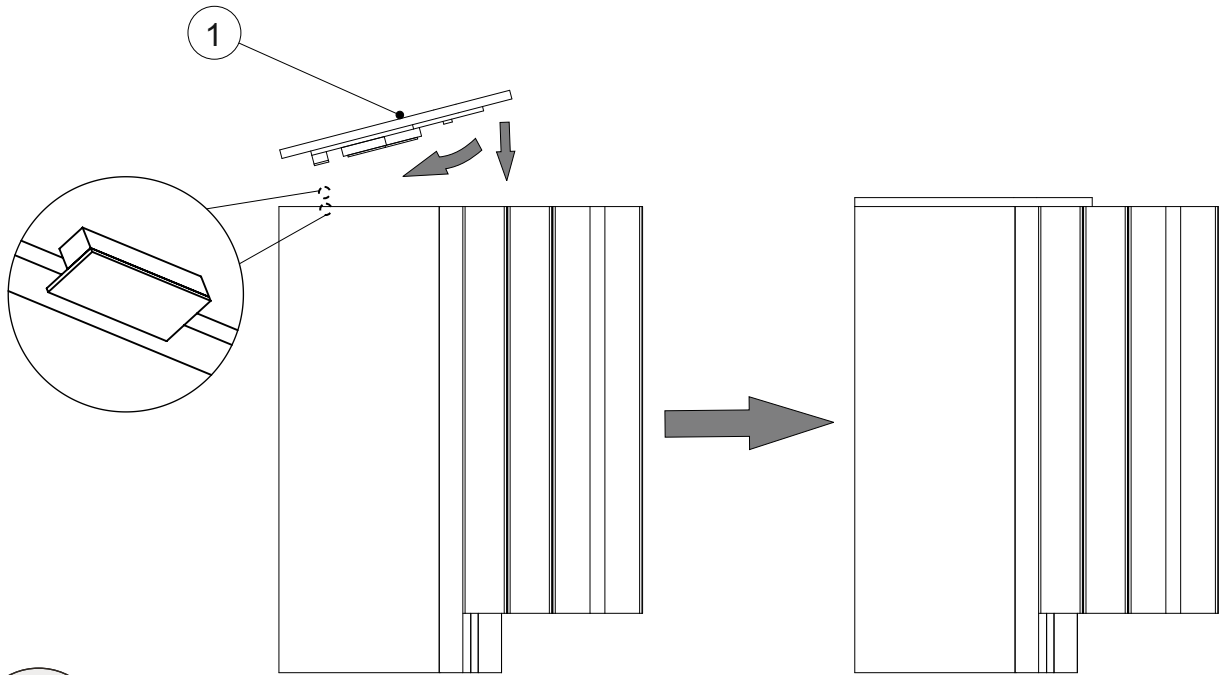

A	6 x 25mm	4		E	NA	1	
B	Ø16mm	4					

4.

Note: Match the labels e.g. A on leg to A on wooden part

SANTA FE DRESSING TABLE - G51357 Assembly instructions

5.

Note: Do not fully tighten until all fittings are in position.

C	6 x 16mm	6	
E	NA	1	

6.

SANTA FE DRESSING TABLE - G51357 Assembly instructions

7.

Note: Carefully place the marble top

8.

Note: Twist the bracket to lock the top

SANTA FE DRESSING TABLE
- G51357
Assembly instructions

9.

SANTA FE DRESSING TABLE - G51357 Assembly instructions

10.

We recommend the use of the wall attachment bracket/strap provided for safety reasons. Secure the strap to the wall with an appropriate screw and wall plug for your wall type (not provided). To hide the strap behind the unit, drill the hole lower than the top of unit.