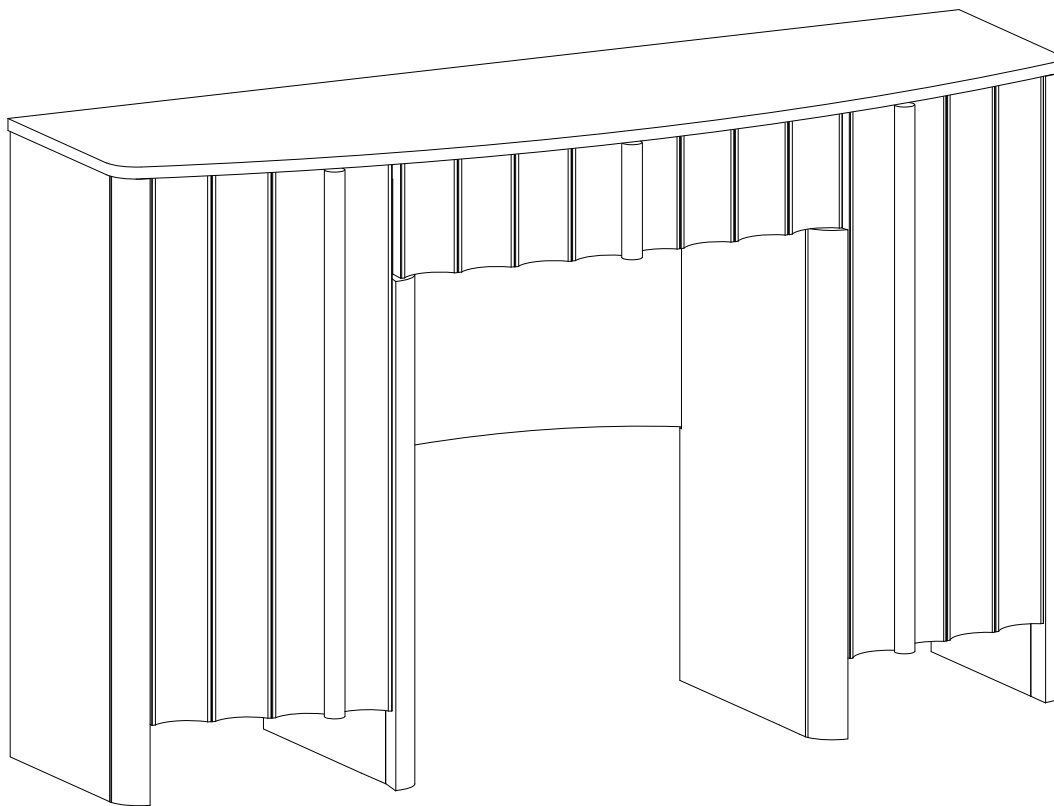

NEXT

SANTA FE DRESSING TABLE - G51357

Assembly instructions

Actual product size
H80 x W129 x D40 cm

IMPORTANT - RETAIN FOR FUTURE REFERENCE

Need Help ?

With: Assembly instruction
Missing or damaged parts

CALL: 0333 777 8999

SANTA FE DRESSING TABLE

- G51357

Assembly instructions

BEFORE YOU START

Number of people required to assemble
Two people are required to assemble this item

Time to assemble : 30 minutes

Do's

We suggest you spend a short time reading through this leaflet before you start. When you are ready to start, make sure that you have the right tools and plenty of space. Unwrap all packaging materials and place the components on a clean surface to protect it from damage, We recommend that the packaging is used to protect the surfaces during assembly. Carefully check that you have all the parts before beginning assembly. Due to the size of this product we recommend that it is assembled in the room intended for use. Ensure the product is fully assembled as illustrated and all fixings fully tightened before use. Wipe occasionally with a soft cloth slightly dampened with water. Then buff with a dry clean soft cloth. Wood will mellow and change colour over time, we recommend that ornaments and items placed on the surface are moved regularly for the first few months to prevent uneven mellowing.