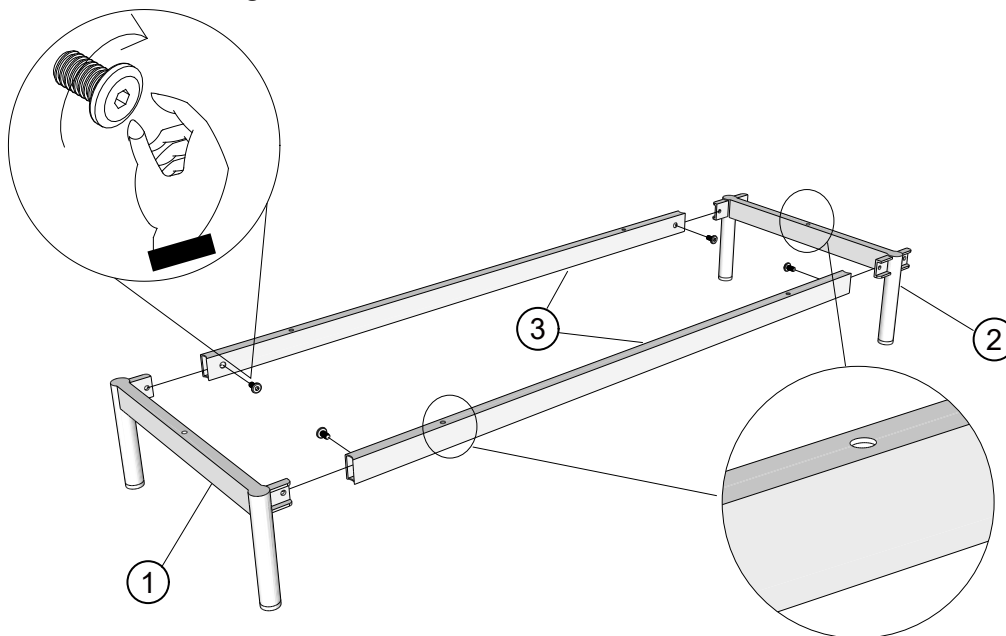

Fixtures and fittings supplied (not to scale)

Ref	Dimensions	Qty	Spare Qty	Visual
T4	N/A	2	N/A	
E39	N/A	9	N/A	
T39	N/A	2	N/A	
T38	N/A	8	1	

NEXT

EMILIE 9 DRAWER CHEST

G65974
Assembly instructions

1

Please do not tighten all screws.