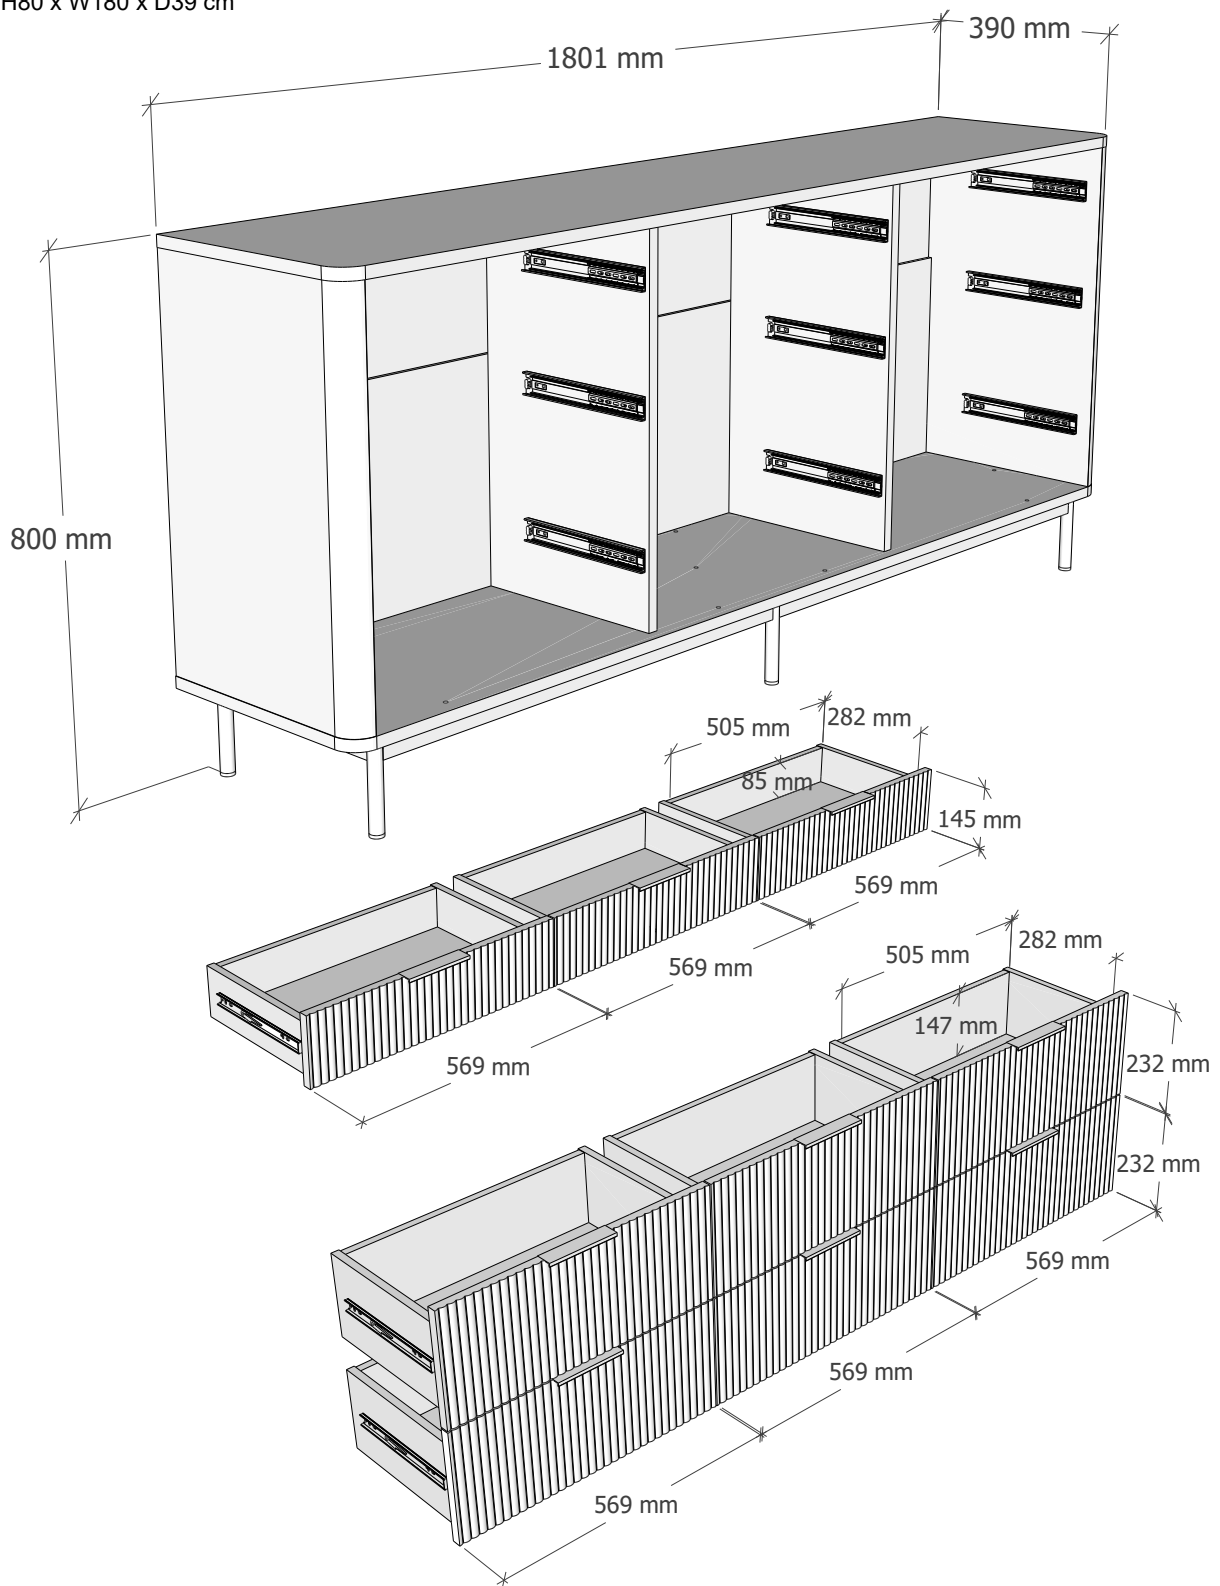

Step1: Remove the plastic wedge (T38) from the back plate, and remove the screws from the rear of the panel(6) ;

Step2: Press down the back panels so they are clear of the top panel slot;

30

Slide the top panel front to unlock, then lift off. Follow the same sequence to remove the other panels;

NEXT

EMILIE 9 DRAWER CHEST G65974

Actual product size
H80 x W180 x D39 cm

Produced in China for Next Retail Ltd.
G65974-2026-V1.

NEXT

EMILIE 9 DRAWER CHEST G65974

Warnings

We suggest you retain these instructions for future reference.