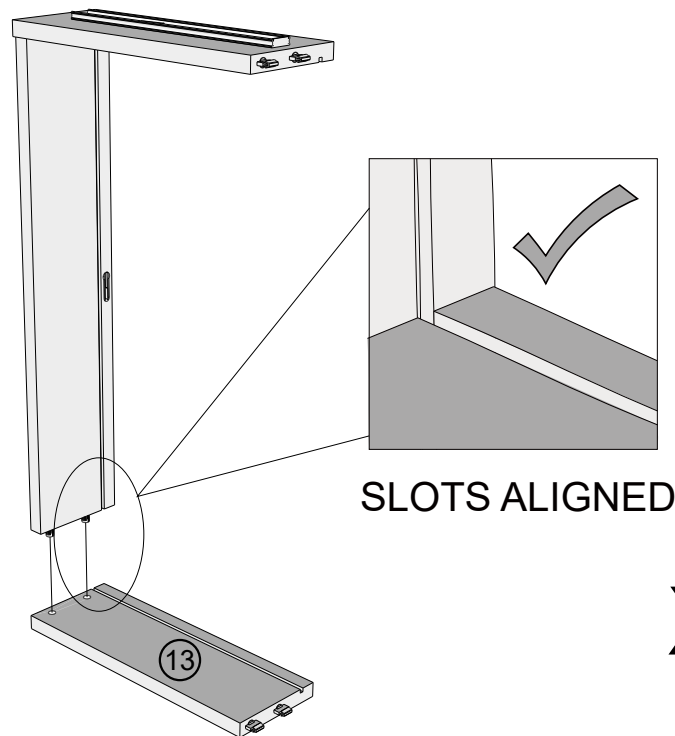

16

We recommend the use of the wall attachment bracket/strap provided for safety reasons. Secure the strap to the wall with an appropriate screw and wall plug for your wall type (not provided). To hide the strap behind the unit, drill the hole lower than the top of unit.

Attach the other end of the strap to the underside of the top panel with screw.
Warning: Always ensure intended wall area to be drilled is free from hidden electrical wires, water and gas pipes.
NB: Wall fixings are not included-Please source suitable fixing for your wall type.
If in doubt please consult a qualified trades person.

Please ensure you secure your product to the wall for your and your family's safety before you use it.

S41	Ø4 x 15mm	2	  not supplied
T39	N/A	2	

NEXT

EMILIE 9 DRAWER CHEST

G65974
Assembly instructions

17

18