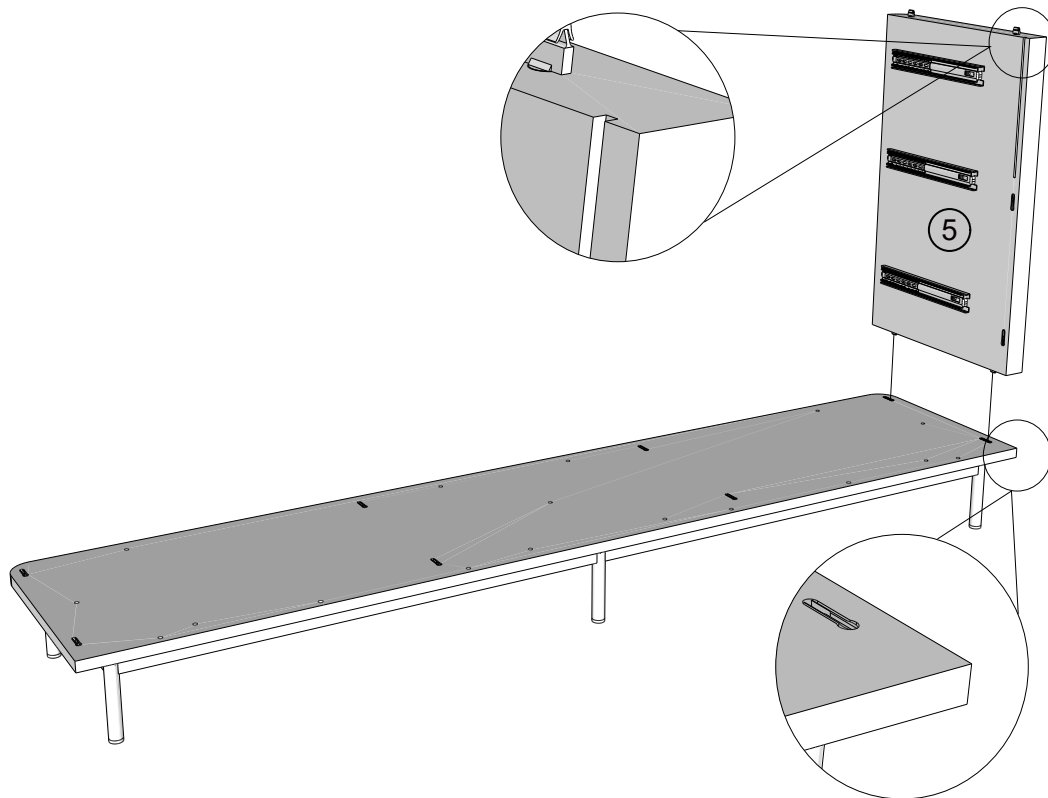

NEXT

EMILIE 9 DRAWER CHEST

G65974
Assembly instructions

5

6