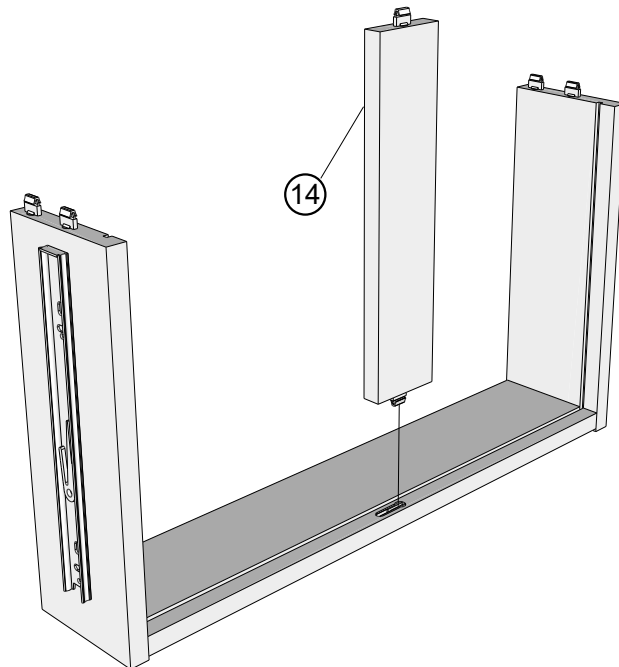

NEXT

EMILIE 9 DRAWER CHEST

G65974
Assembly instructions

19

x3

20