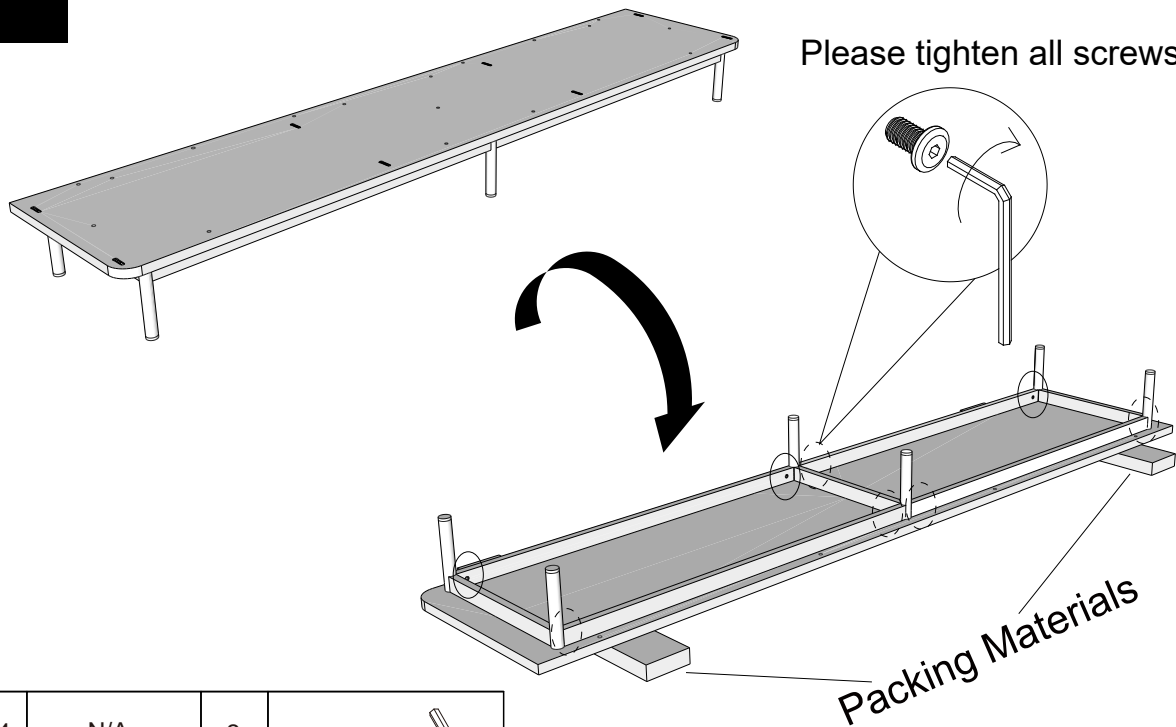

NEXT

EMILIE 9 DRAWER CHEST

G65974
Assembly instructions

3

T4	N/A	2	
V68	Ø6 x 30mm	11	

4

T4	N/A	2	
----	-----	---	---

NEXT