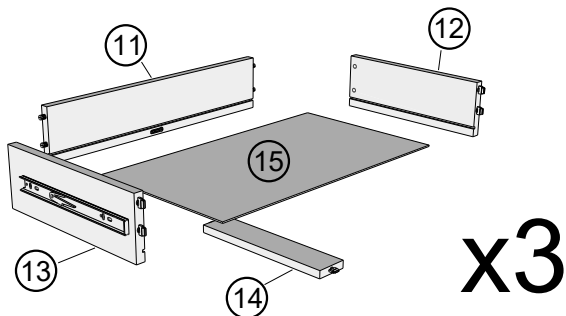

NEXT

EMILIE 9 DRAWER CHEST

G65974
Assembly instructions

Components supplied. Please use this guide if you require replacement parts.

Ref	Dimensions	Visual	Qty	Ctn
1	14x35cm		2	3
2	14x35cm		1	3
3	3x82cm		4	1
4	39x180cm		1	1
5	39x62.5cm		1	2
6	38x172cm		1	1
7	39x62.5cm		1	2
8	34.5x62.5cm		2	2
9	25x173cm		1	1
10	39x180cm		1	1
11	10.5x50.5cm		3	3
12	10.5x30cm		3	1
13	10.5x30cm		3	1