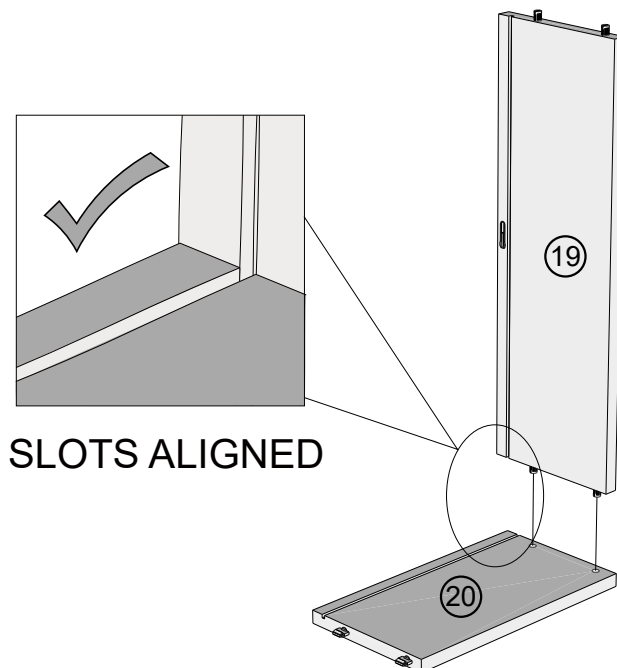

21

Note: Drawer will be permanently assembled once panel ⑯ and panel ⑰ and panel ⑱ are fitted.

22

x6