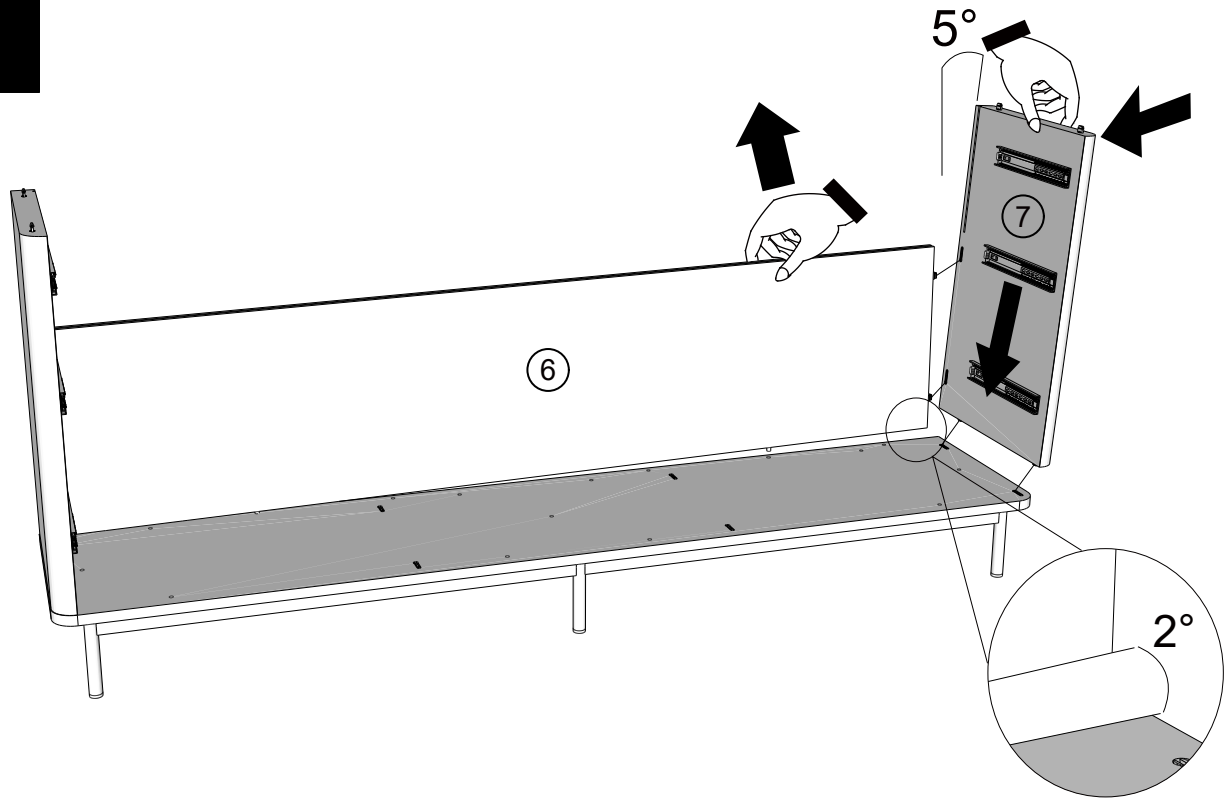

8

NEXT

EMILIE 9 DRAWER CHEST

G65974
Assembly instructions

9

10

Y8	Ø6 x 50mm	4	
T4	N/A	2	

NEXT