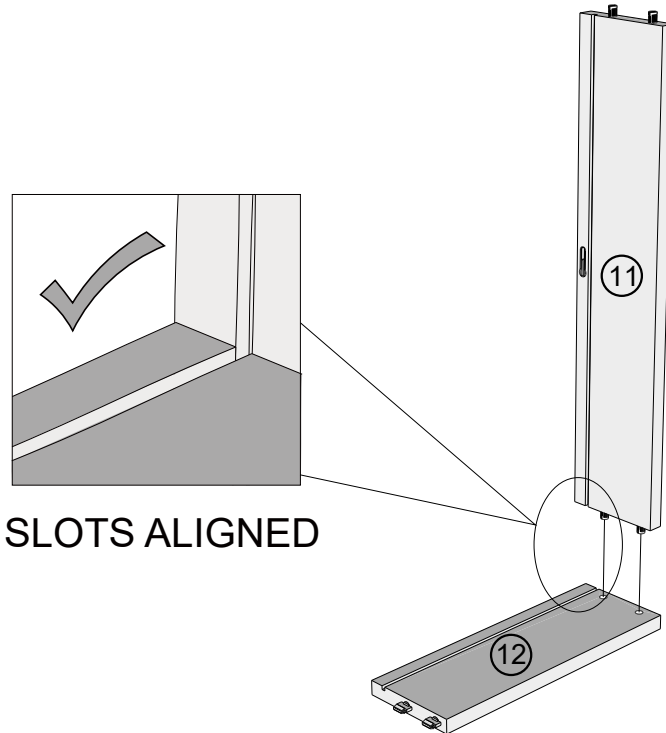

16

We recommend the use of the wall attachment bracket/strap provided for safety reasons. Secure the strap to the wall with an appropriate screw and wall plug for your wall type (not provided). To hide the strap behind the unit, drill the hole lower than the top of unit.

Attach the other end of the strap to the underside of the top panel with screw.
Warning: Always ensure intended wall area to be drilled is free from hidden electrical wires, water and gas pipes.
NB: Wall fixings are not included-Please source suitable fixing for your wall type.
If in doubt please consult a qualified trades person.

Please ensure you secure your product to the wall for your and your family's safety before you use it.

S41	Ø4 x 15mm	2	  not supplied
T39	N/A	2	

NEXT

EMILIE 9 DRAWER CHEST

G65974
Assembly instructions

17

18