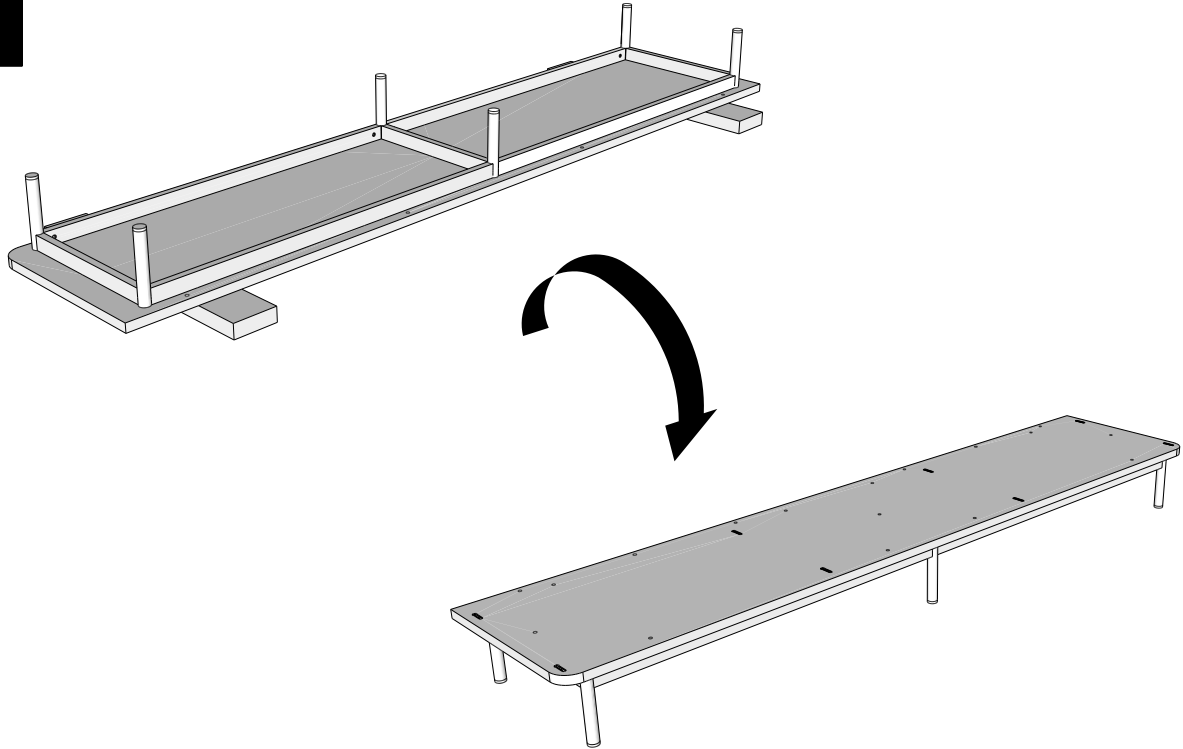

NEXT

EMILIE 9 DRAWER CHEST

G65974
Assembly instructions

5