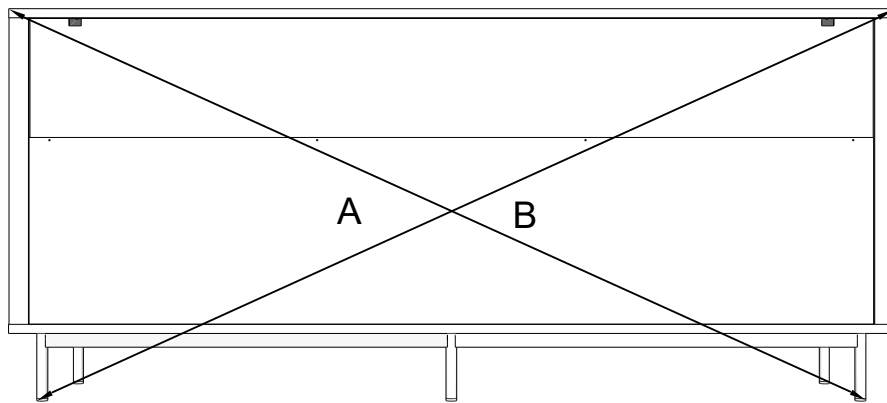

NEXT

EMILIE 9 DRAWER CHEST

G65974
Assembly instructions

13

14

$$A=B$$