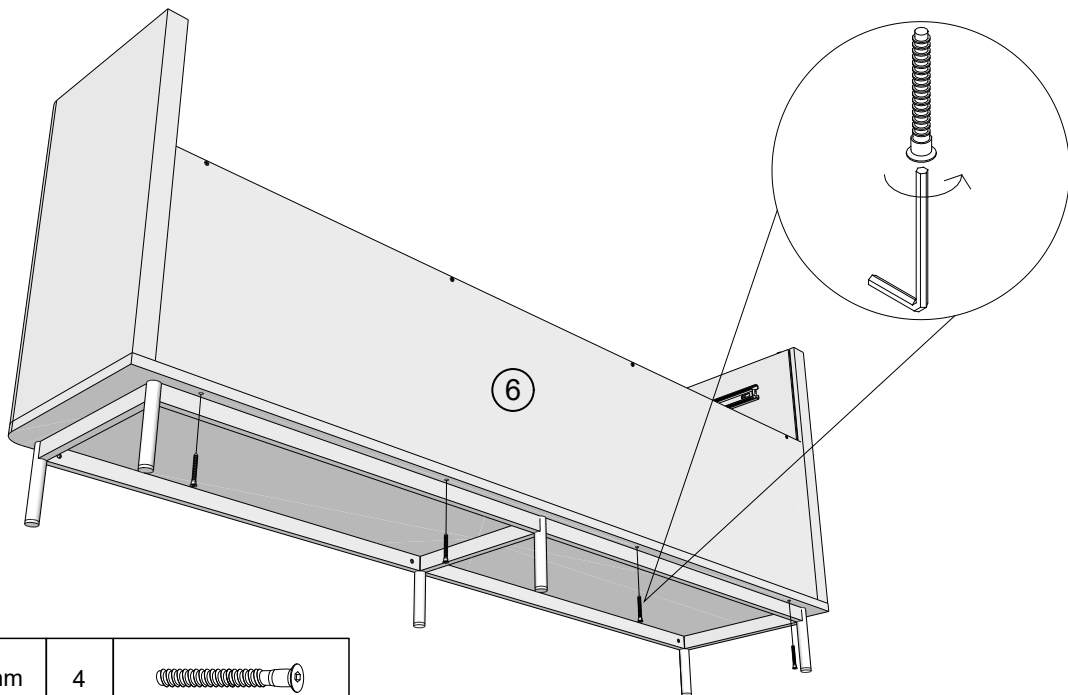

8

NEXT

EMILIE 9 DRAWER CHEST

G65974
Assembly instructions

9

10

Y8	Ø6 x 50mm	4	
T4	N/A	2	

NEXT