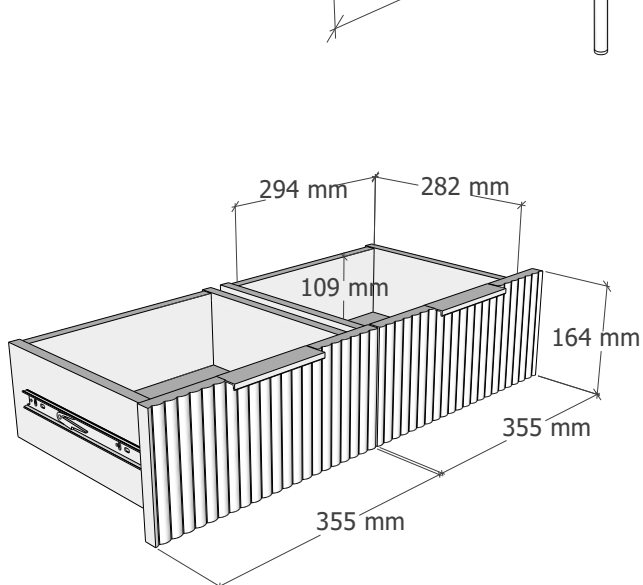

32

Slide the top panel front to unlock, then lift off. Follow the same sequence to remove the other panels;

NEXT

EMILIE TALL STANDARD CHEST G65975

Actual product size

H119 x W80 x D39 cm

NEXT

EMILIE TALL STANDARD CHEST G65975