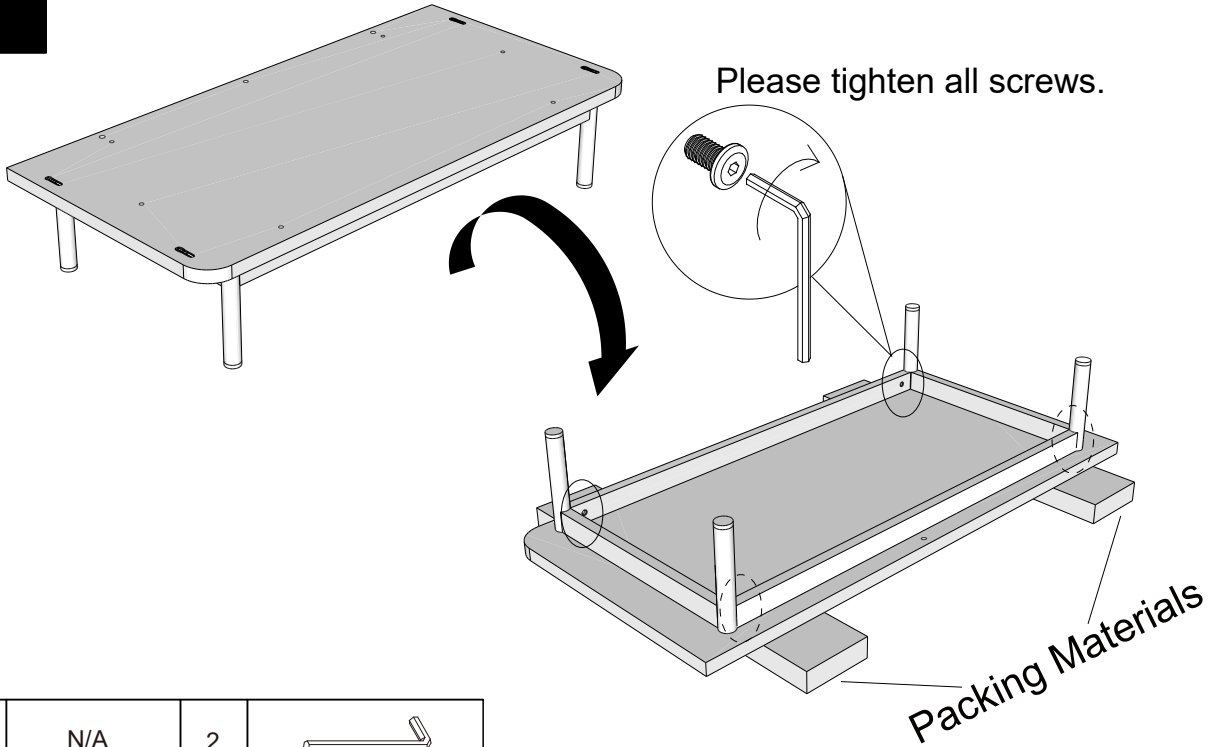

NEXT

EMILIE TALL STANDARD CHEST G65975 Assembly instructions

3