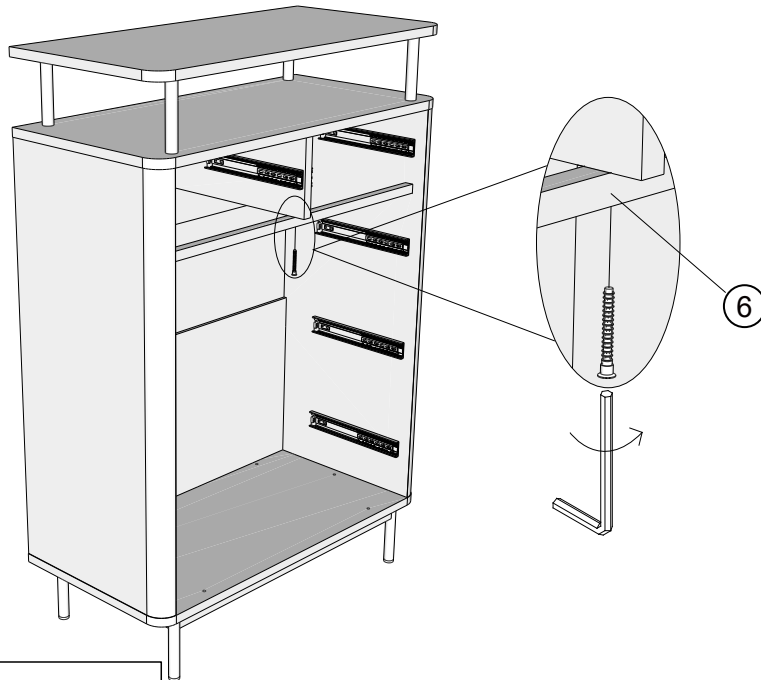

NEXT

EMILIE TALL STANDARD CHEST G65975 Assembly instructions

16

Y8	Ø6 x 50mm	1	
T4	N/A	1	

17