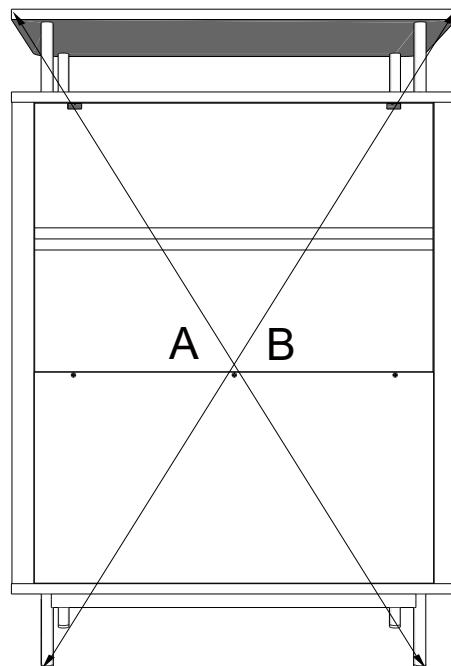

NEXT

EMILIE TALL STANDARD CHEST G65975 Assembly instructions

16

Y8	Ø6 x 50mm	1	
T4	N/A	1	

17

A=B