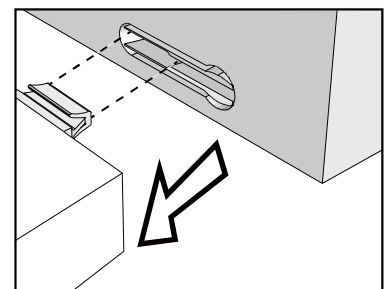

32

Slide the top panel front to unlock, then lift off. Follow the same sequence to remove the other panels;

NEXT

EMILIE TALL STANDARD CHEST G65975

Actual product size

H119 x W80 x D39 cm

NEXT

EMILIE TALL STANDARD CHEST G65975