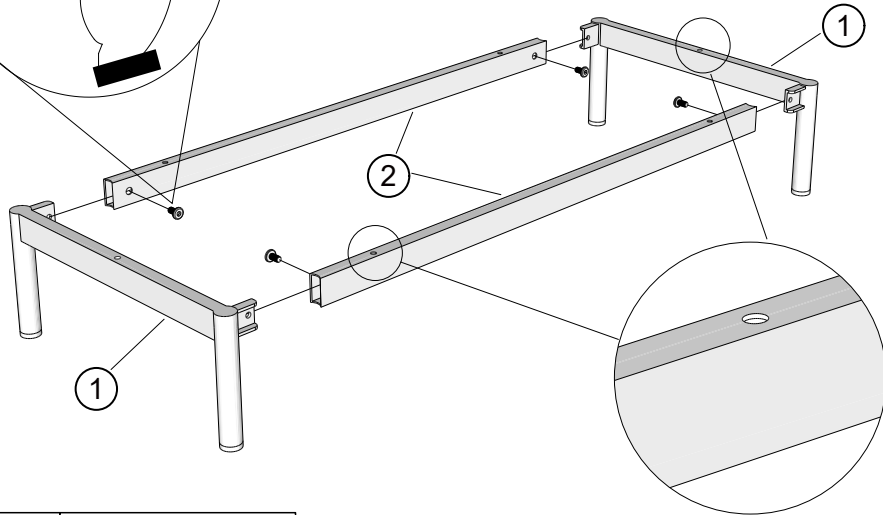

Fixtures and fittings supplied (not to scale)

Ref	Dimensions	Qty	Spare Qty	Visual
T4	N/A	2	N/A	
E39	N/A	8	N/A	
N1	N/A	2	N/A	
T38	N/A	4	1	

NEXT

EMILIE TALL STANDARD CHEST G65975 Assembly instructions

1

Please do not tighten all screws.