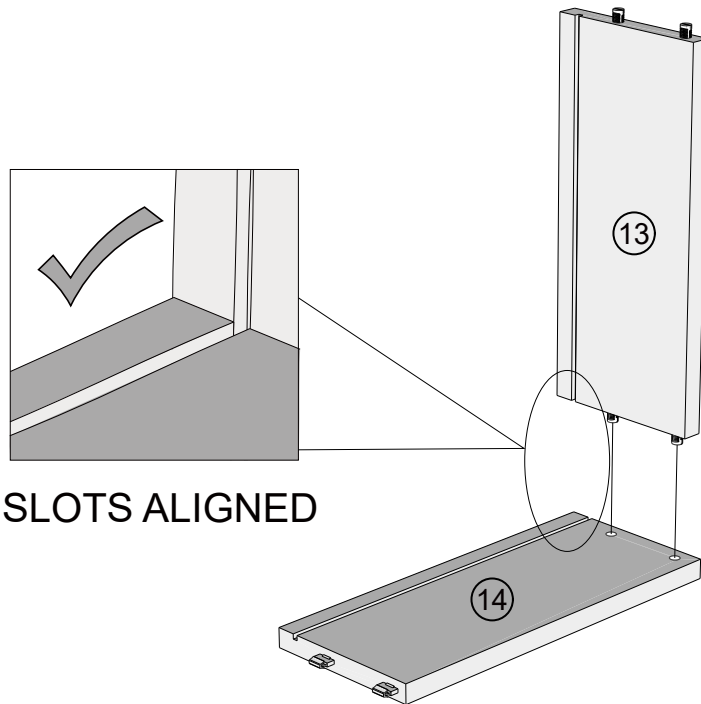

NEXT

EMILIE TALL STANDARD CHEST G65975 Assembly instructions

20