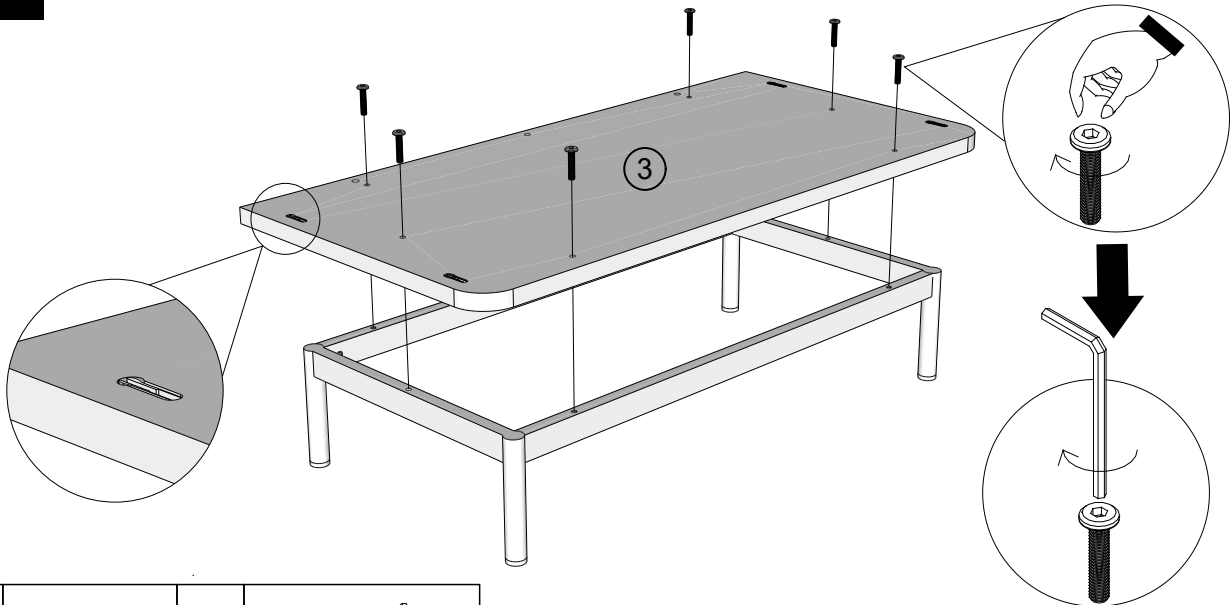

T4	N/A	2	
V68	Ø6 x 30mm	6