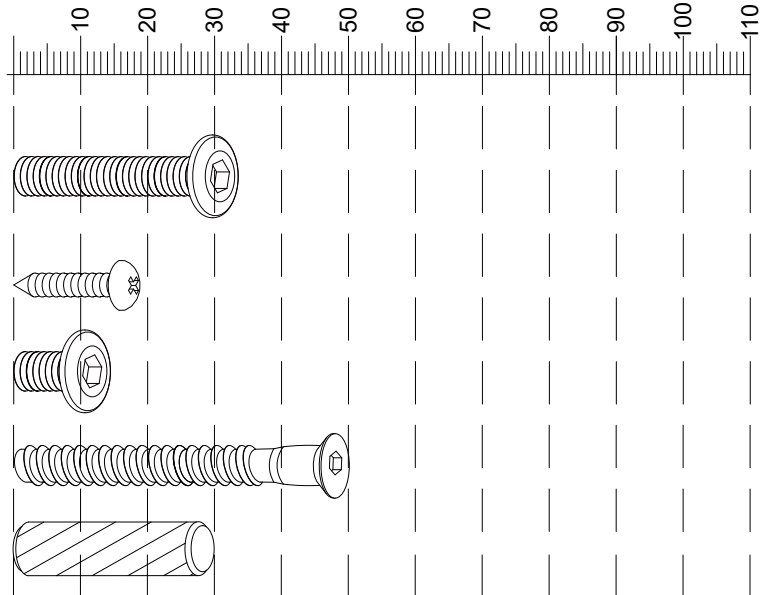

NEXT

EMILIE TALL STANDARD CHEST G65975 Assembly instructions

Fixtures and fittings supplied (actual size)

Ref	Dimensions	Qty	Spare Qty
V68	Ø6 x 30mm	10	2
S41	Ø4 x 15mm	2	1
V36	Ø6 x 10mm	4	1
Y8	Ø6 x 50mm	2	1
D6	Ø8 x 30mm	N/A	1

Fixtures and fittings supplied (not to scale)

Ref	Dimensions	Qty	Spare Qty	Visual
T4	N/A	2	N/A	
E39	N/A	8	N/A	
N1	N/A	2	N/A	
T38	N/A	4	1