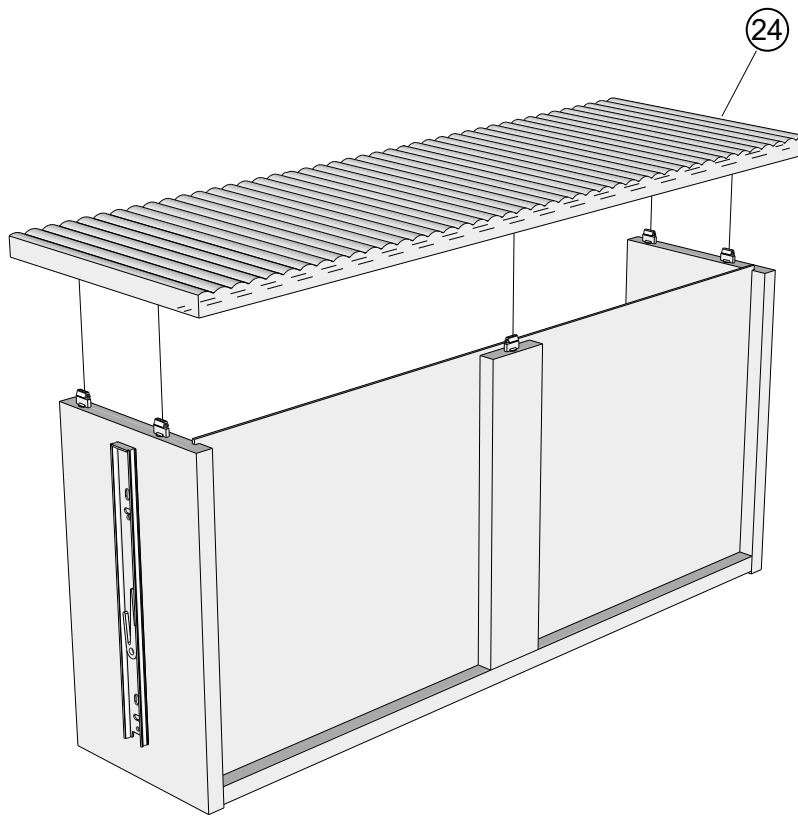

Note: Drawer will be permanently assembled once panel (24) is fitted.

x3

NEXT

EMILIE TALL STANDARD CHEST G65975 Assembly instructions

29

x3

E39	N/A	8		 not supplied
-----	-----	---	-------------------------------------------------------------------------------------	-----------------------------------------------------------------------------------------------------