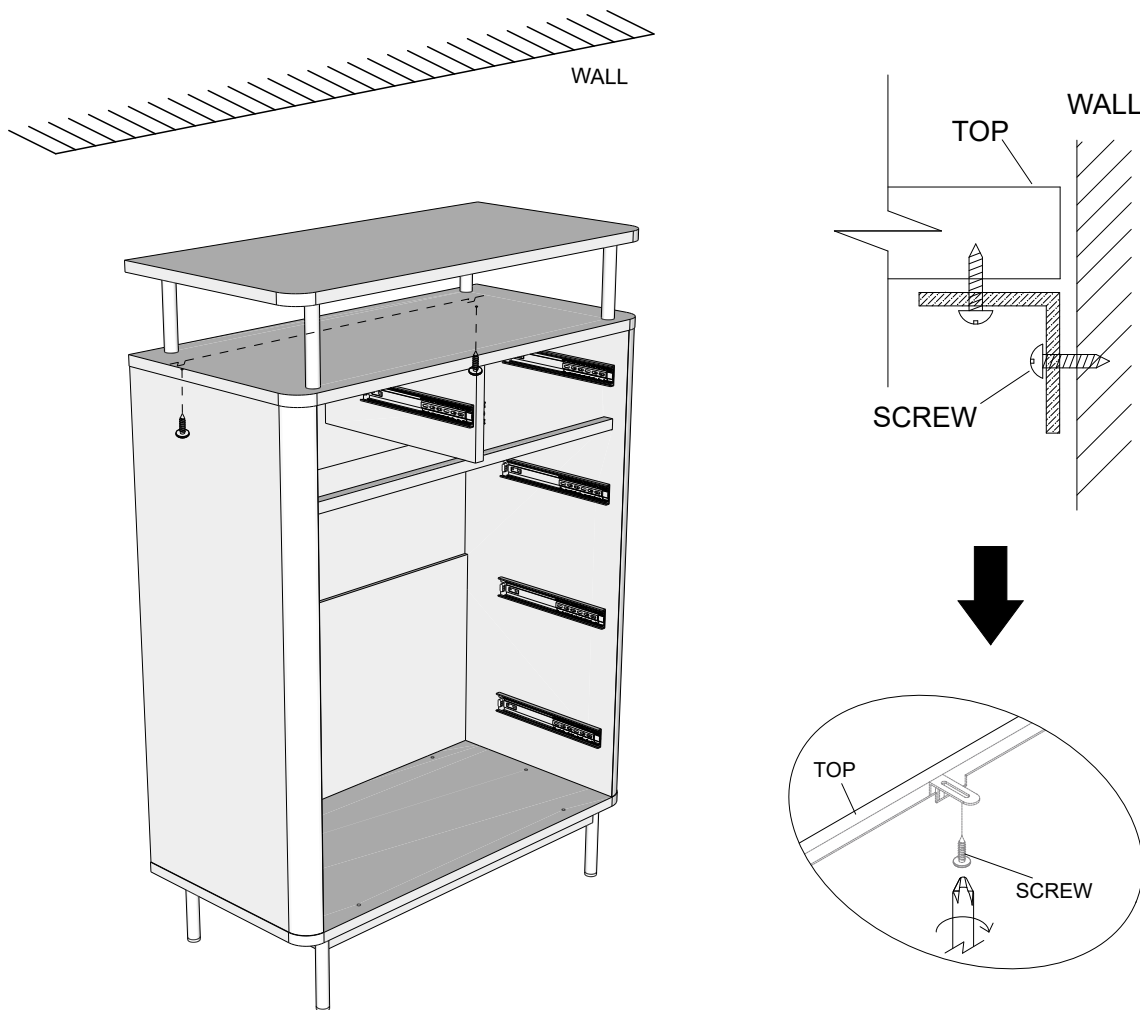

NEXT

EMILIE TALL STANDARD CHEST G65975 Assembly instructions

19

We recommend the use of the wall attachment bracket/strap provided for safety reasons. Move unit into desired position. Secure the 2X"L" metal brackets to the wall with an appropriate screw and wall plug for your wall type (not provided).

Warning: Always ensure intended wall area to be drilled is free from hidden electrical wires, water and gas pipes.

NB: Wall fixings are not included-Please source suitable fixing for your wall type. If in doubt please consult a qualified trades person.

S41	Ø4 x 15mm	2	 not supplied
N1	N/A	2