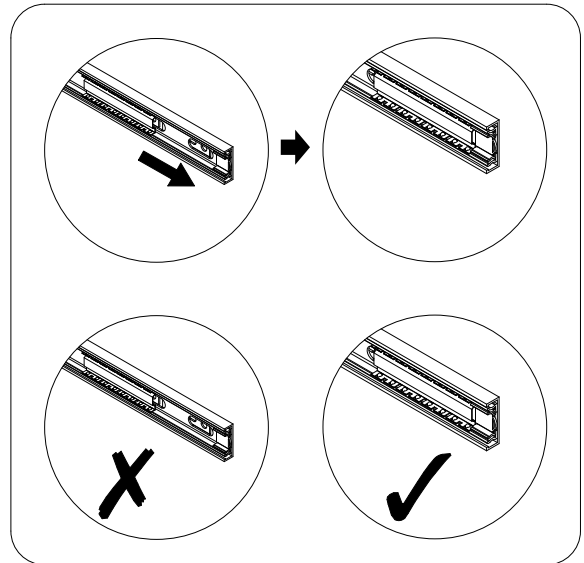

NEXT

EMILIE TALL STANDARD CHEST G65975 Assembly instructions

30