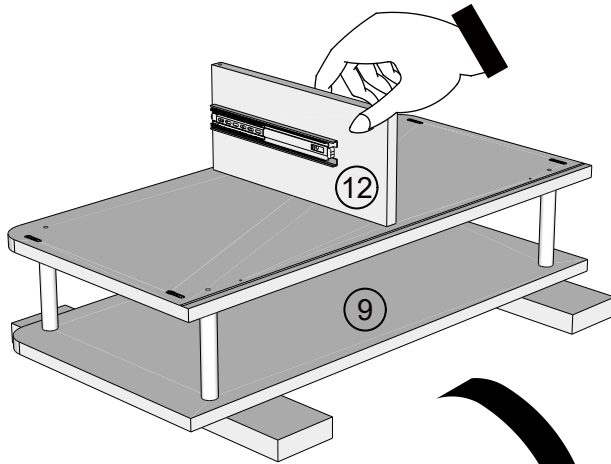

13

T4	N/A	2	
V68	Ø6 x 30mm	4	

14

NEXT

EMILIE TALL STANDARD CHEST G65975 Assembly instructions

15

Hold panel ⑫ until it is fixed

NEXT