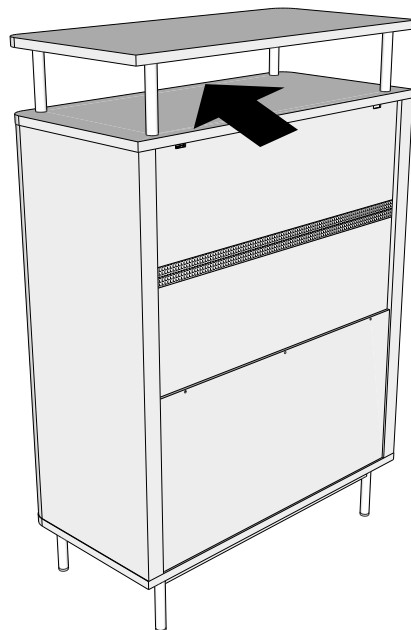

32

Slide the top panel front to unlock, then lift off. Follow the same sequence to remove the other panels;

NEXT

EMILIE TALL STANDARD CHEST G65975

Actual product size

H119 x W80 x D39 cm

NEXT

EMILIE TALL STANDARD CHEST G65975