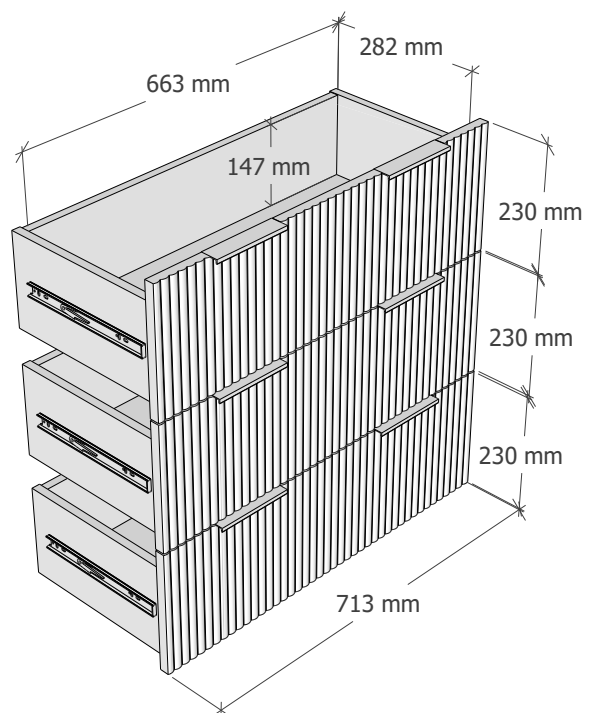

32

Slide the top panel front to unlock, then lift off. Follow the same sequence to remove the other panels;

NEXT

EMILIE TALL STANDARD CHEST G65975

Actual product size

H119 x W80 x D39 cm

NEXT

EMILIE TALL STANDARD CHEST G65975