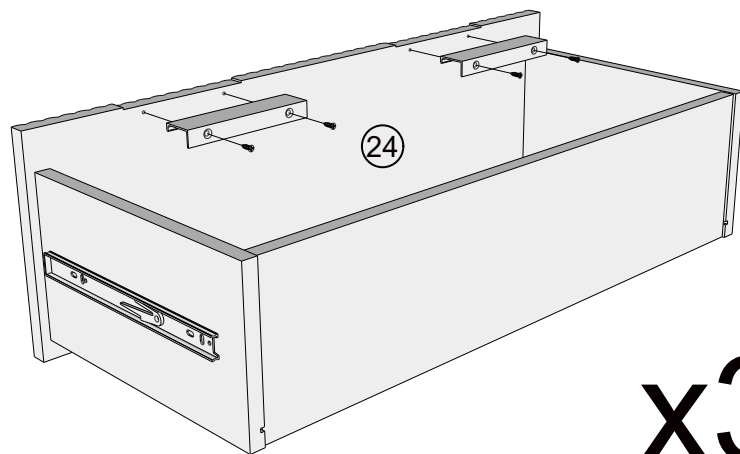

Note: Drawer will be permanently assembled once panel (24) is fitted.

x3

NEXT

EMILIE TALL STANDARD CHEST G65975 Assembly instructions

29

x3

E39	N/A	8		 not supplied
-----	-----	---	-------------------------------------------------------------------------------------	-----------------------------------------------------------------------------------------------------