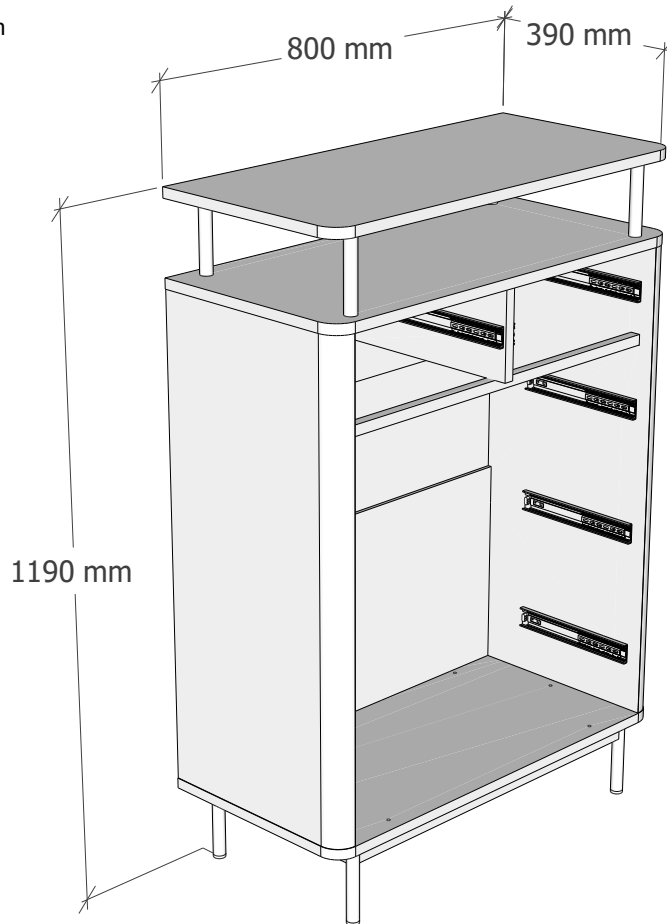

32

Slide the top panel front to unlock, then lift off. Follow the same sequence to remove the other panels;

NEXT

EMILIE TALL STANDARD CHEST G65975

Actual product size

H119 x W80 x D39 cm

NEXT

EMILIE TALL STANDARD CHEST G65975