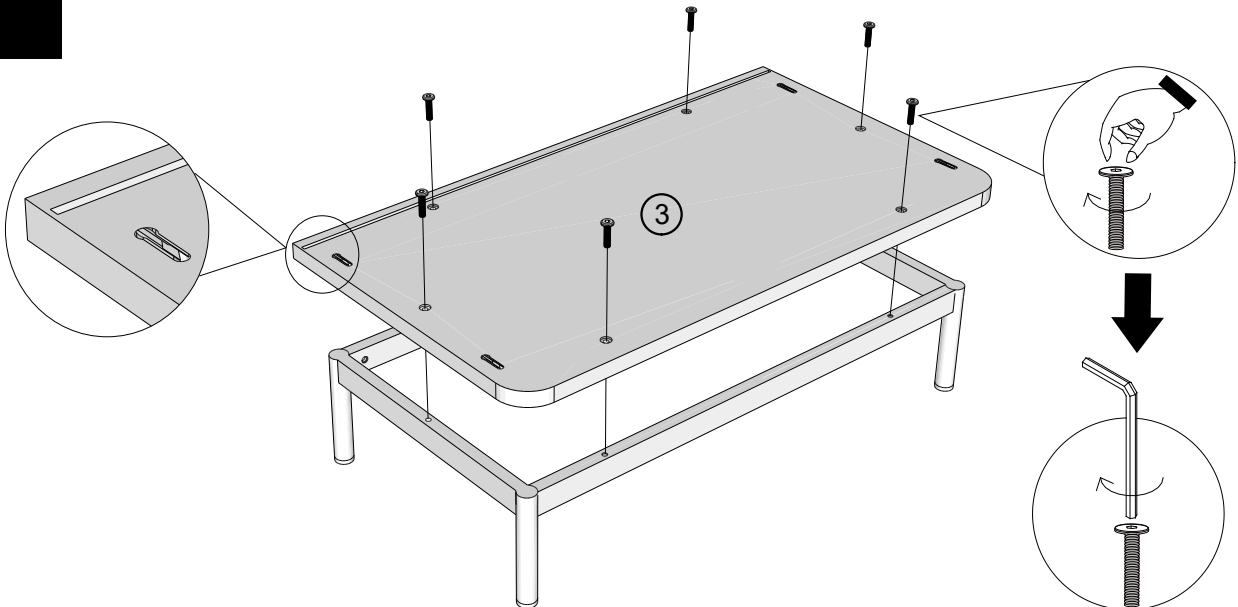

NEXT

EMILIE SUPERWIDE BEDSIDE

G65977

Assembly instructions

1

Please do not tighten all screws.

| | | | |
|-----|-----------|---|---|
| V36 | Ø6 x 10mm | 4 |  |
|-----|-----------|---|---|

2