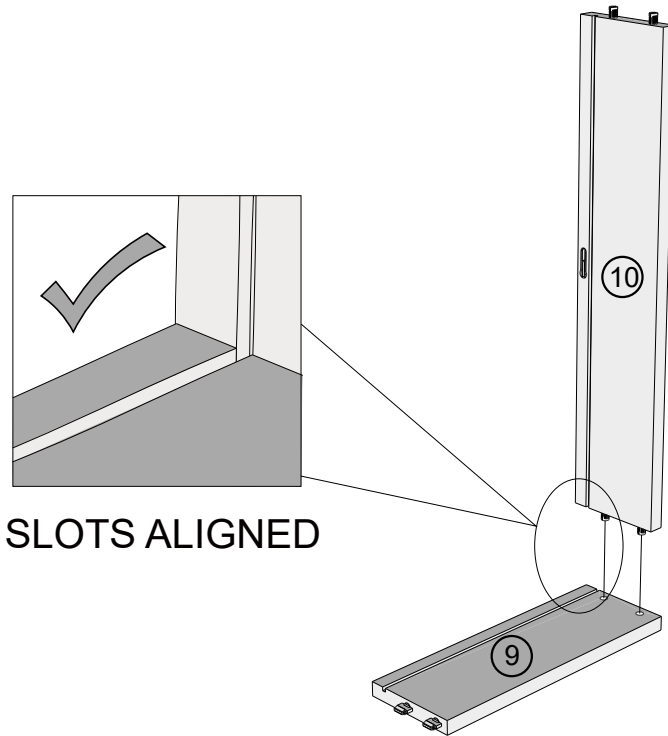

NEXT

EMILIE SUPERWIDE BEDSIDE G65977 Assembly instructions

14