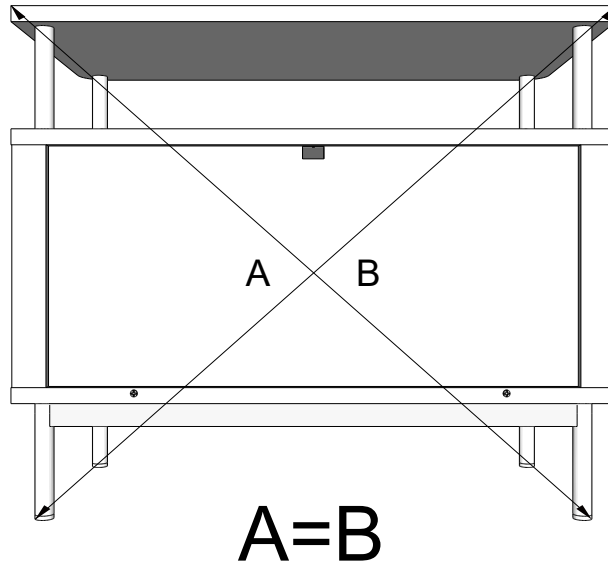

NEXT

EMILIE SUPERWIDE BEDSIDE G65977 Assembly instructions

11