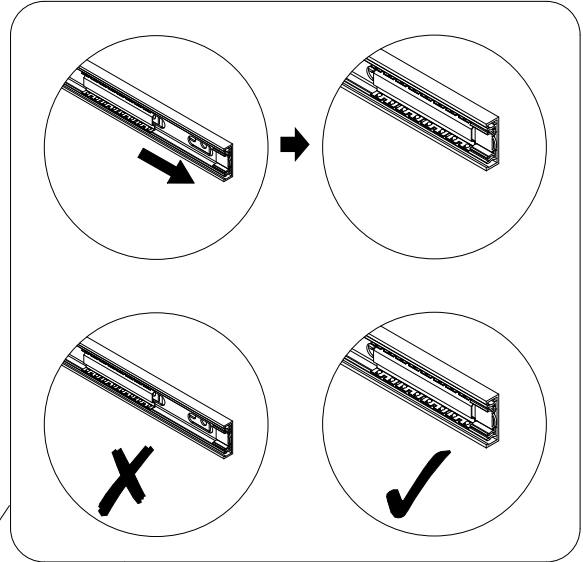

How to Remove Drawer

Left side

Right side