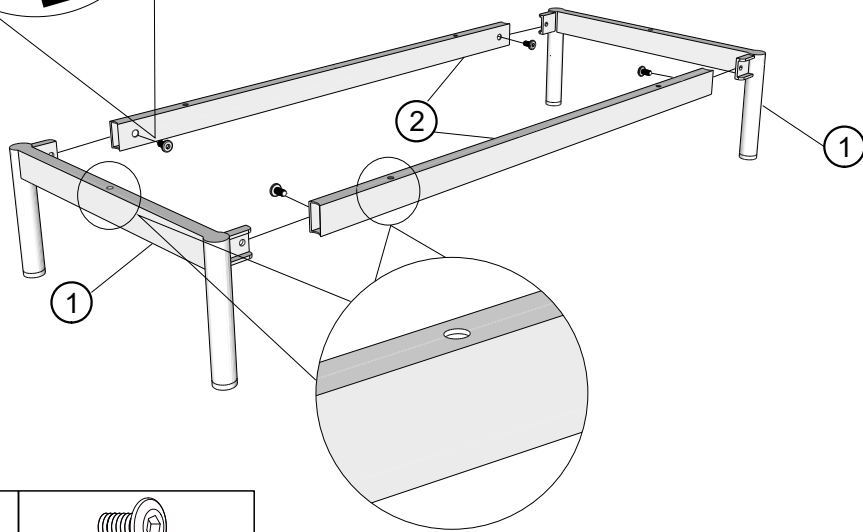

NEXT

EMILIE SUPERWIDE BEDSIDE

G65977

Assembly instructions

1

Please do not tighten all screws.

| | | | |
|-----|-----------|---|---|
| V36 | Ø6 x 10mm | 4 |  |
|-----|-----------|---|---|

2