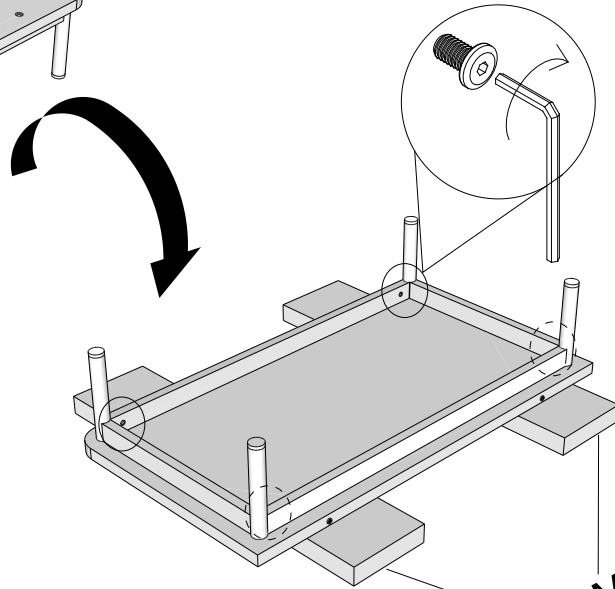

| | | | |
|-----|-----------|---|---|
| T4 | N/A | 1 |  |
| V68 | Ø6 x 30mm | 6 |  |

NEXT

EMILIE SUPERWIDE BEDSIDE

G65977
Assembly instructions

3

Please tighten all screws.

T4

N/A