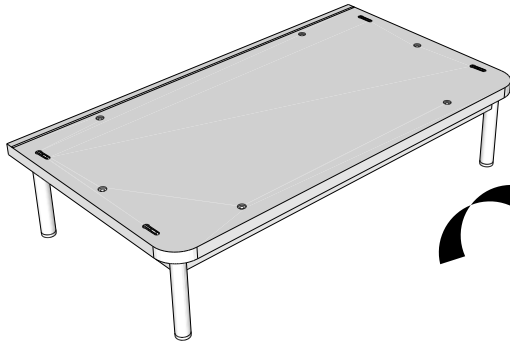

NEXT

EMILIE SUPERWIDE BEDSIDE

G65977
Assembly instructions

3