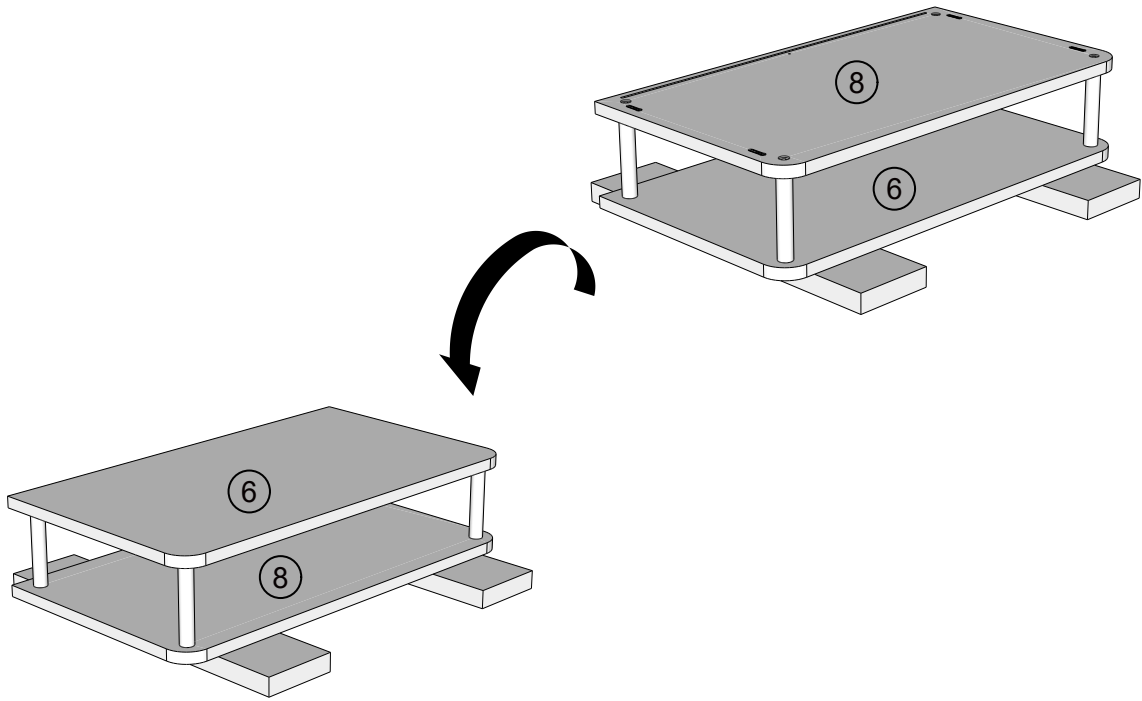

7

8

| | | | |
|-----|-----------|---|---|
| T4 | N/A | 1 |  |
| V68 | Ø6 x 30mm | 4 |  |

NEXT

EMILIE SUPERWIDE BEDSIDE G65977 Assembly instructions

9

10

NEXT