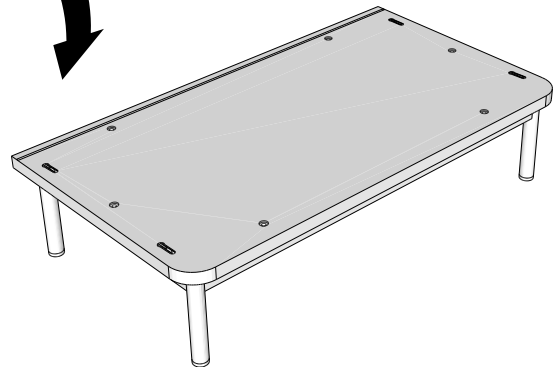

NEXT

EMILIE SUPERWIDE BEDSIDE

G65977
Assembly instructions

3

Please tighten all screws.

T4

N/A

1

4