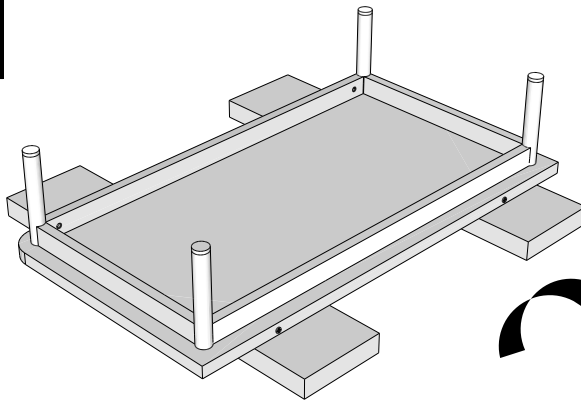

NEXT

EMILIE SUPERWIDE BEDSIDE

G65977
Assembly instructions

3

Please tighten all screws.

T4

N/A

1

4