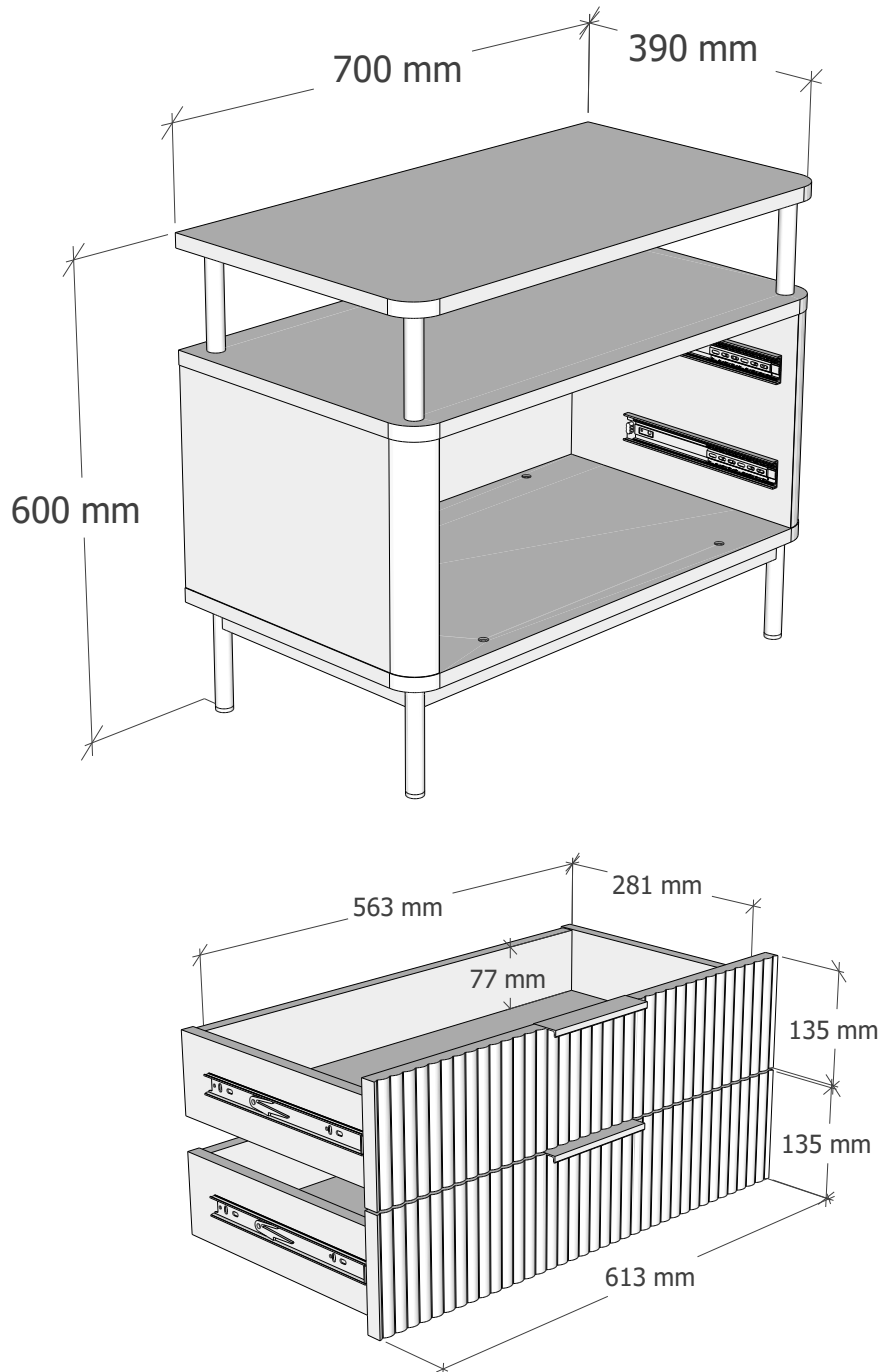

22 Slide the top panel front to unlock, then lift off. Follow the same sequence to remove the other panels;

NEXT

EMILIE SUPERWIDE BEDSIDE G65977

Actual product size

H60 x W70 x D39 cm

NEXT

EMILIE SUPERWIDE BEDSIDE
G65977