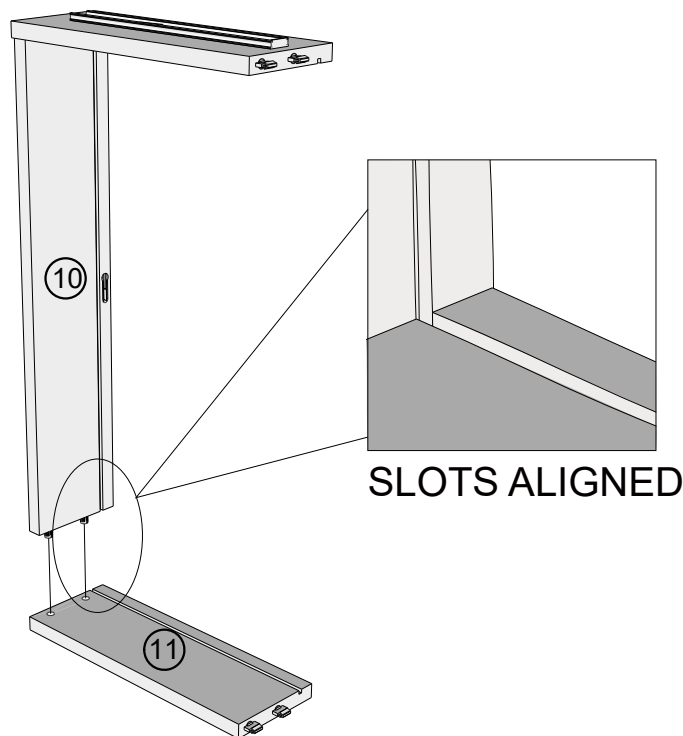

NEXT

EMILIE SUPERWIDE BEDSIDE G65977 Assembly instructions

14

15