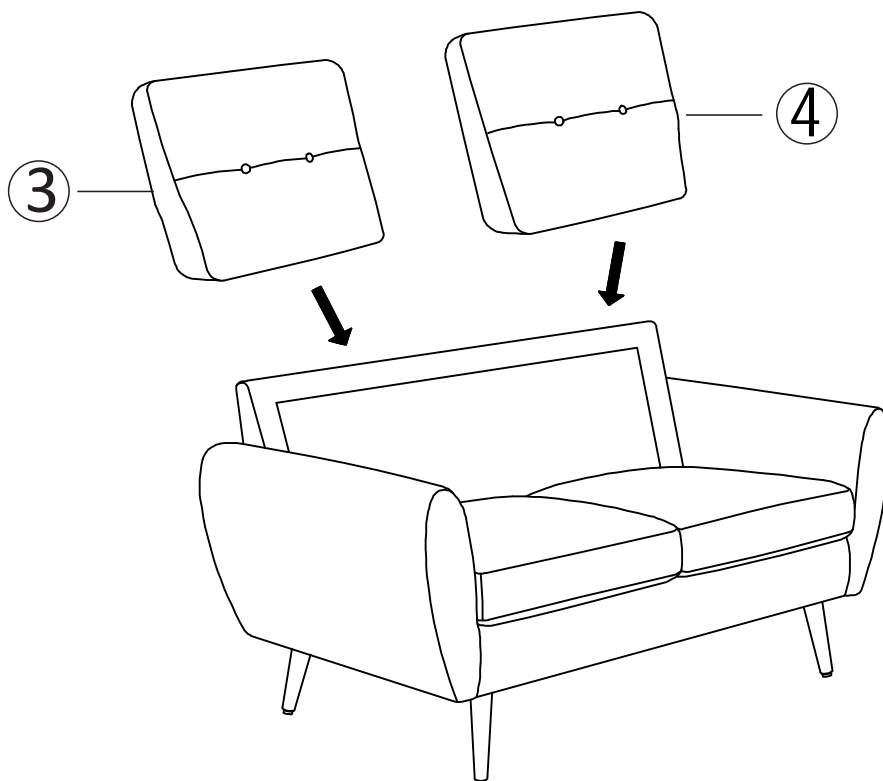

NEXT

WILSNII SOFA Assembly instructions

3