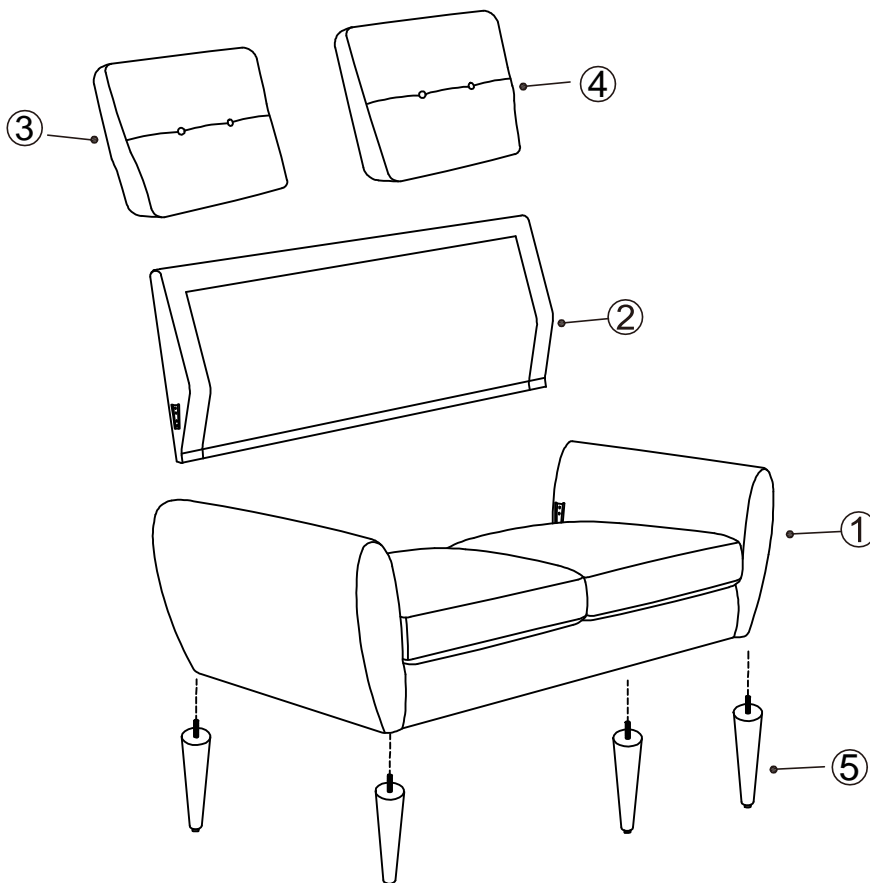

Components supplied. Please use this guide if you require replacement parts.

Ref	Dimension	Visual	Qty
1	Seat: H43×W137×D79CM		1
2	Back: 111×54×10.5CM		1
3	Left Back Cushion: 60×46×19CM		1
4	Right Back Cushion: 60×46×19CM		1
5	Legs: 18×4.5×2.5CM		4

Fixtures and fittings
supplied (actual size)

Ref	Dimension	Qty	Spare
A	48X10x2mm	4	2

mm 10 20 30 40 50 60 70 80 90 100 110 120 130

NEXT WILSNII SOFA

Assembly instructions

1

AX4

48X10x2mm