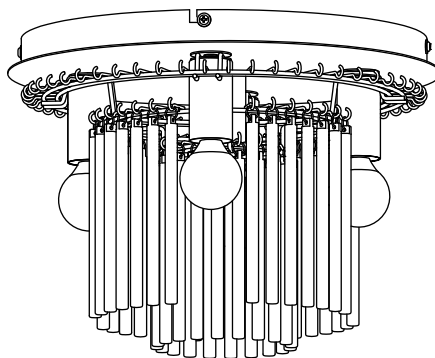

B

APPROVED
14-07-25
ISSUE 1

MAINS SUPPLY

LIVE -Possible colours: Red or Brown
⊕ EARTH -Unsleeved copper or (Green/Yellow)
NEUTRAL -Possible colours: Black or Blue

LIGHT FITTING

LIVE
METAL EARTH ⊕
NEUTRAL