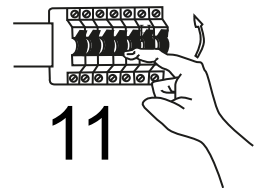

1

6

5

8

9

10

11

APPROVED
30-06-25
ISSUE 1

MAINS SUPPLY

LIVE -Possible colours: Red or Brown
NEUTRAL -Possible colours: Black or Blue

LIGHT FITTING