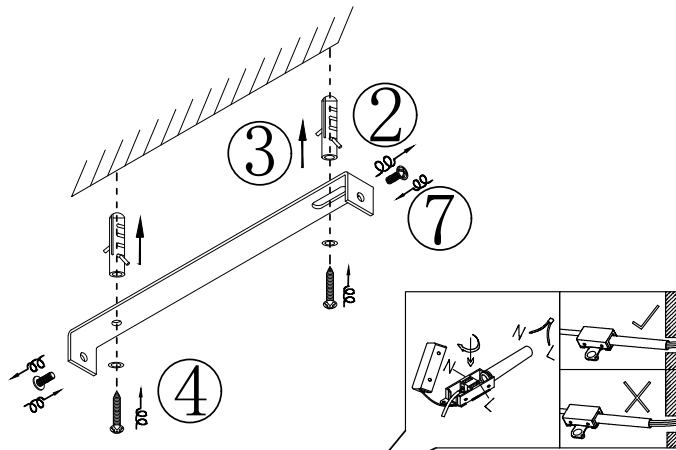

1

6

5

8

9

10

11

APPROVED
30-06-25
ISSUE 1

MAINS SUPPLY

LIVE -Possible colours: Red or Brown
NEUTRAL -Possible colours: Black or Blue

LIGHT FITTING