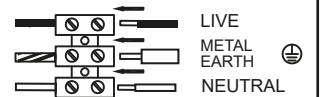

APPROVED
14-07-25
ISSUE 1

MAINS SUPPLY

LIVE -Possible colours: Red or Brown
 ⊕ EARTH -Unsleeved copper or (Green/Yellow)
 NEUTRAL -Possible colours: Black or Blue

LIGHT FITTING

LIVE
 METAL EARTH
 NEUTRAL