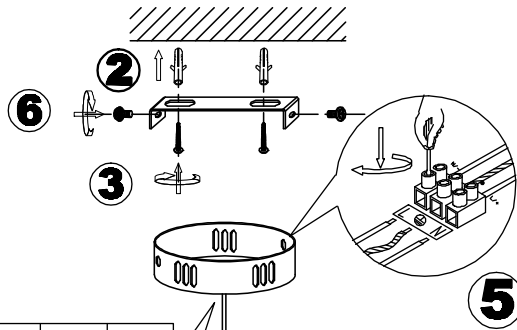

1

8

MAINS SUPPLY

LIVE -Possible colours: Red or Brown

⊕ EARTH -Unsleeved copper or (Green/Yellow)

NEUTRAL -Possible colours: Black or Blue

LIGHT FITTING

LIVE