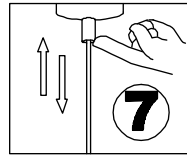

1

8

MAINS SUPPLY

LIVE -Possible colours: Red or Brown

⊕ EARTH -Unsleeved copper or (Green/Yellow)

NEUTRAL -Possible colours: Black or Blue

LIGHT FITTING

LIVE