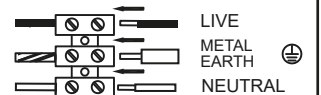

APPROVED
16-07-25
ISSUE 1

MAINS SUPPLY

LIVE -Possible colours: Red or Brown
 ⊕ EARTH -Unsleeved copper or (Green/Yellow)
 NEUTRAL -Possible colours: Black or Blue

LIGHT FITTING

LIVE
 METAL EARTH ⊕
 NEUTRAL