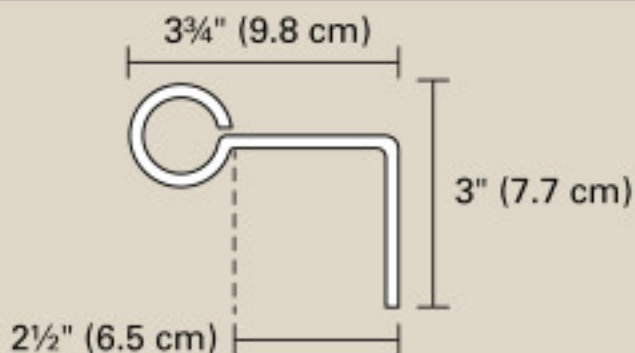

CLEO 1" DIAMETER SINGLE ROD 66-120" (168-305 cm)

SCREWS &
ANCHORS

6 SETS

CONNECTOR 1 PC

BRACKETS

3 PCS

FINIALS

2 PCS

RODS

4 PCS ADJUSTABLE 66" TO 120"