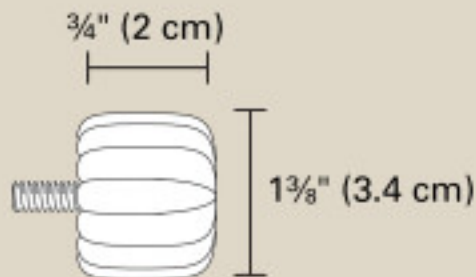

CLEO 1" DIAMETER SINGLE ROD 66-120" (168-305 cm)

SCREWS &
ANCHORS

6 SETS

CONNECTOR 1 PC

BRACKETS

3 PCS

FINIALS

2 PCS

RODS

4 PCS ADJUSTABLE 66" TO 120"