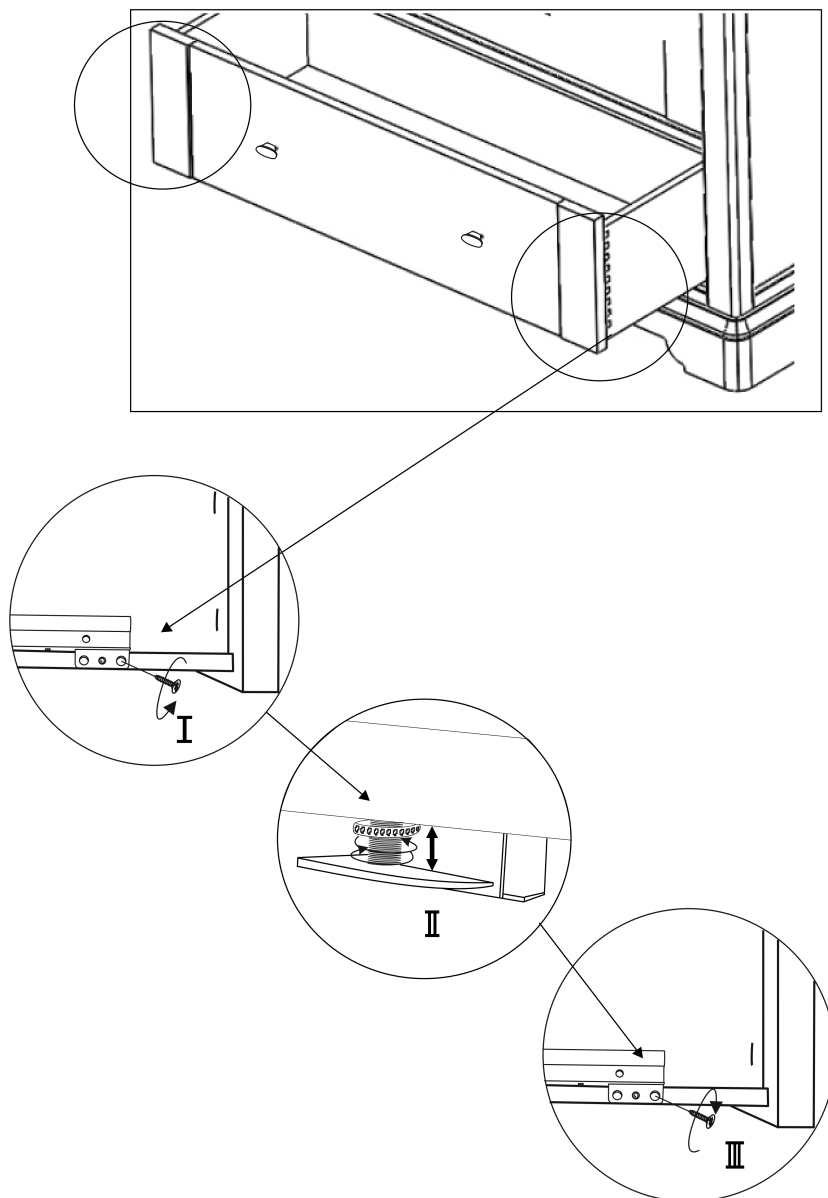

WARNING: Always ensure the wall to be drilled is free from hidden electrical wires, water and gas pipes.

Installation shall be carried out exactly according to the manufacturers instructions - otherwise a safety risk can occur if incorrectly installed.

WARNING! In order to prevent overturning this product must be used with wall attachment provided.

HAMPTON SPLT BEDSIDE - H19256

Assembly instructions

To align the drawers within the frame, first ensure that the unit is levelled in position using the wedges supplied.

If further adjustment of the drawers is required. Open the drawer and adjust using the thumbwheels in the drawer runners as shown in the diagram.

You may need to remove the small securing screw to allow the drawer to move on the runner.

Replace the screw once the drawer is in the correct position.

NEXT

HAMPTON SPLT BEDSIDE - H19256

Assembly instructions

Actual product size

H60 x W75 x D42cm