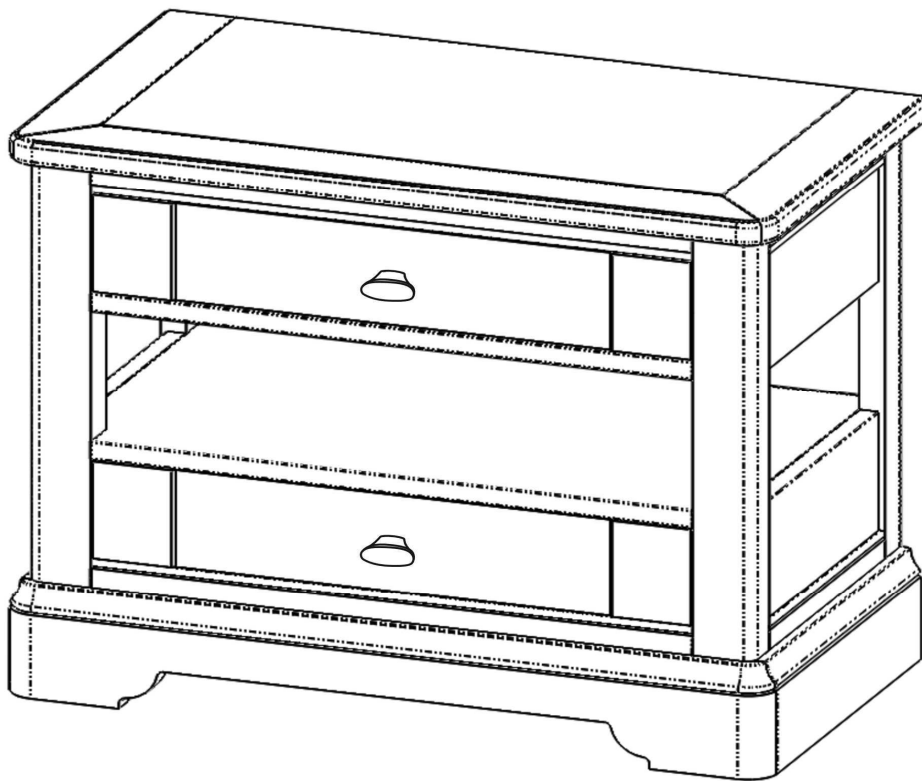

NEXT

HAMPTON SPLT BEDSIDE - H19256

Assembly instructions

Actual product size

H60 x W75 x D42cm

Need Help?

With: Assembly instructions
Missing or damaged parts

CALL: 0333 777 8999

IMPORTANT – RETAIN FOR FUTURE REFERENCE

Produced in Lithuania for Next Retail Ltd.

HAMPTON SPLT BEDSIDE – H19256

Assembly instructions

BEFORE YOU START

Number of people required to assemble

One persons are required to assemble this item