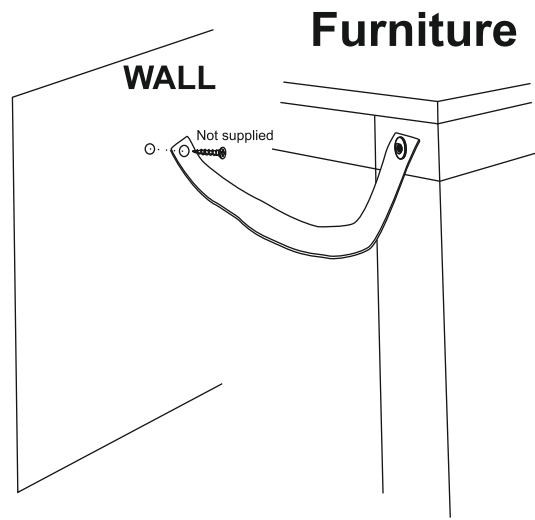

VALENCIA SINGLE PEDESTAL DRESSING TABLE - H53918

Assembly instructions

11.

The wall bracket must be fitted for safety reasons.

Please fix the bracket onto the wall and secure the furniture by fitting the provided screw through bracket slot underside of the top of the furniture.

Warning: Always ensure intended wall area to be drilled is free from hidden electrical wires, water and gas pipes.
NB: Wall fixings are not included-Please source suitable fixing for your wall type. If in doubt please consult a qualified trades person. Please ensure you secure your product to the wall for your and your family's safety before you use it.