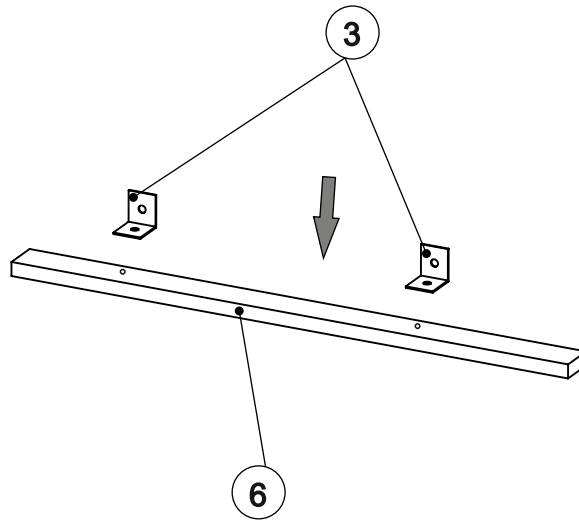

VALENCIA SINGLE PEDESTAL DRESSING TABLE - H53918

Assembly instructions

1.