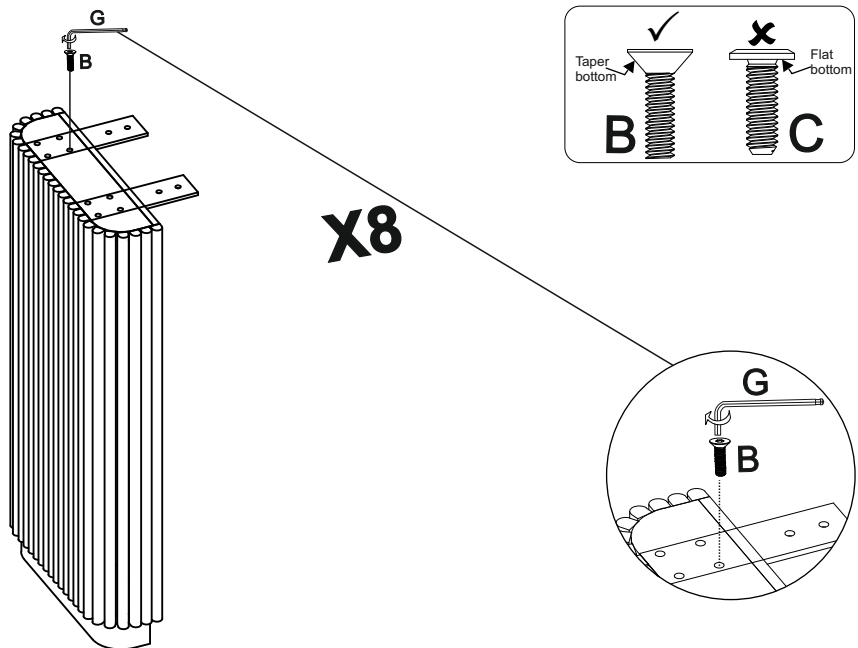

A	6 x 16mm	2	
G	NA	1	

VALENCIA SINGLE PEDESTAL DRESSING TABLE - H53918

Assembly instructions

5.

Note: Match the labels e.g. A on metal plate to A on pedestal

6.

Note: Do not fully tighten until all fittings are in position.