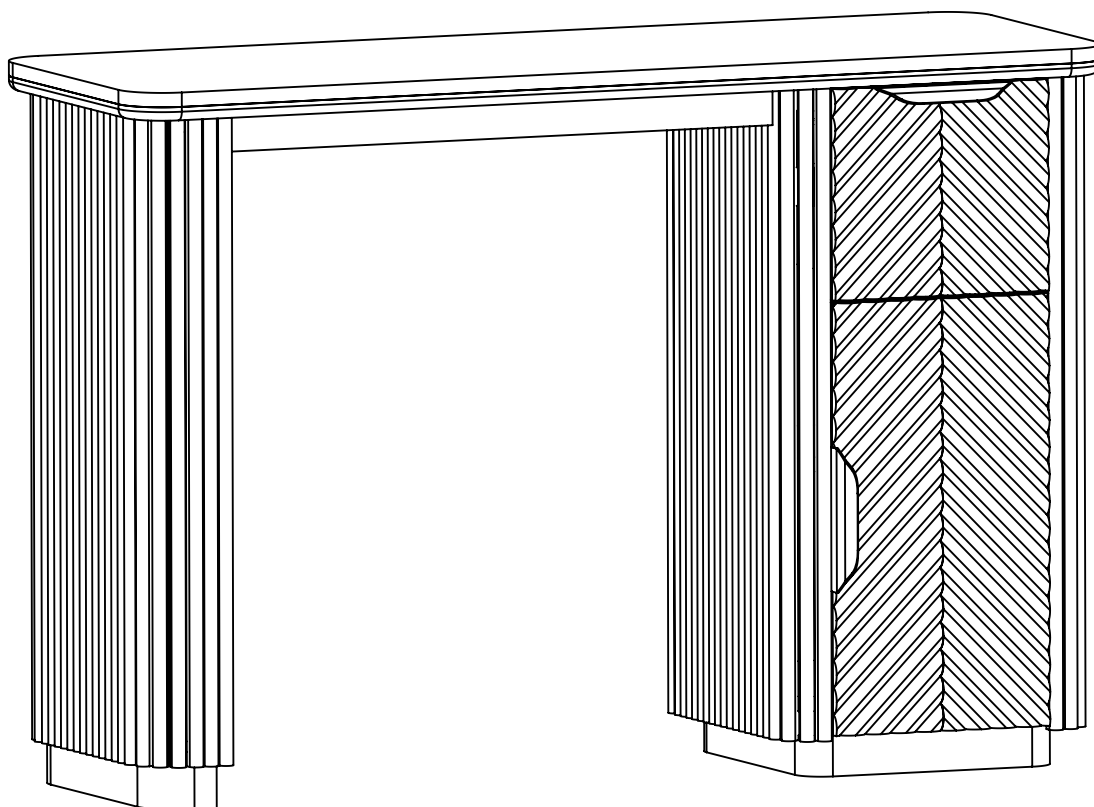

NEXT

VALENCIA

SINGLE PEDESTAL DRESSING TABLE - H53918

Assembly instructions

Actual product size

H75 x W110 x D38 cm

Need Help ?

With: Assembly instruction
Missing or damaged parts