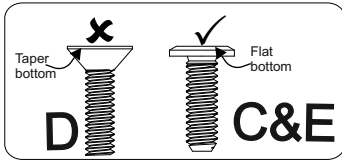

VALENCIA SINGLE PEDESTAL DRESSING TABLE - H53918

Assembly instructions

9.

Note: Do not fully tighten until all fittings are in position.