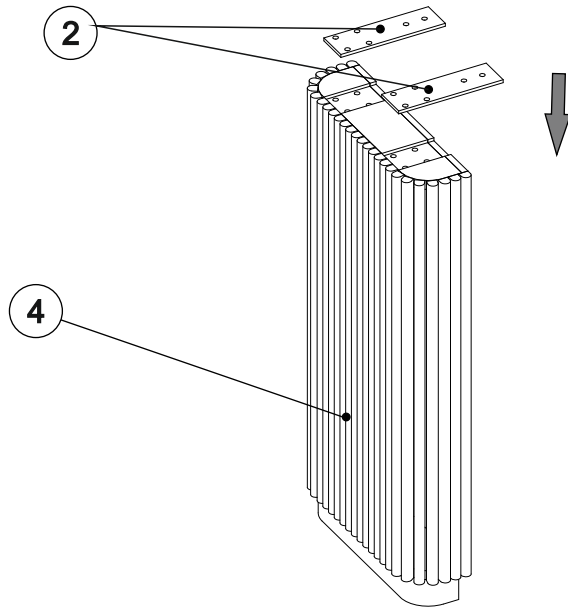

VALENCIA SINGLE PEDESTAL DRESSING TABLE - H53918

Assembly instructions

5.

Note: Match the labels e.g. A on metal plate to A on pedestal