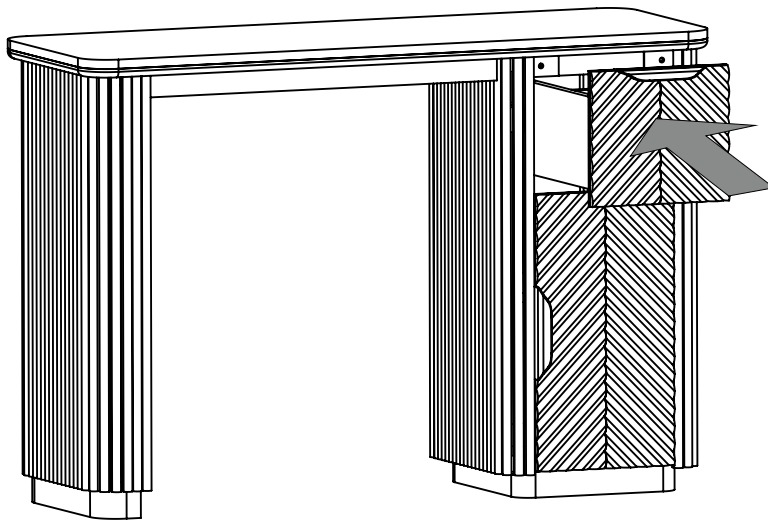

Assembly instructions

9.

Note: Do not fully tighten until all fittings are in position.

C	6 x 30mm	4	
E	6 x 20mm	4	
D	ø20mm	8	
G	NA	1	

10.

VALENCIA SINGLE PEDESTAL DRESSING TABLE - H53918

Assembly instructions