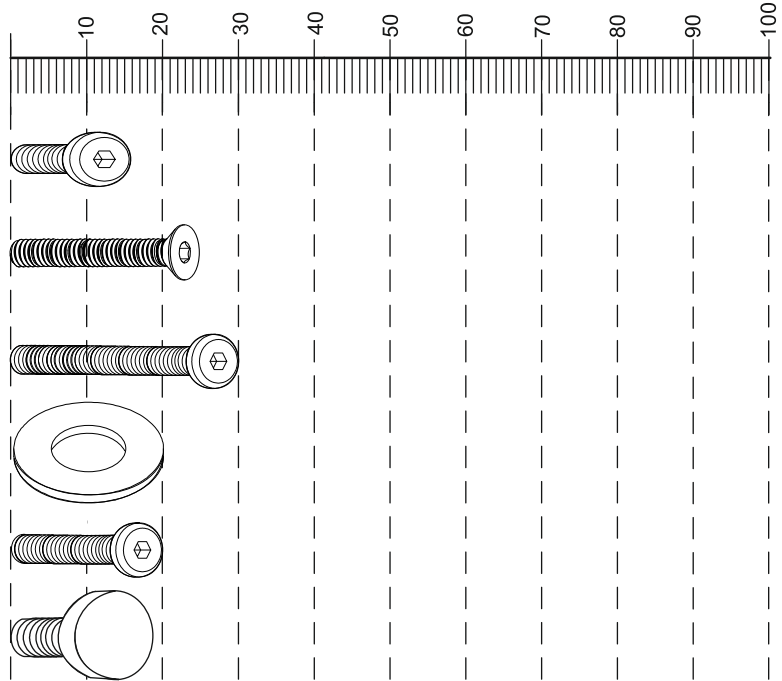

CALL: 0333 777 8999

**VALENCIA SINGLE PEDESTAL DRESSING
TABLE - H53918**
Assembly instructions

GETTING TO KNOW YOUR PRODUCT

Components supplied.

Ref	Dimensions	Visual	Qty	Ctn
1	110 x 38cm		1	1
2	17 x 5cm		2	2
3	4 x 4cm		2	2
4	72 x 35cm		1	2
5	72 x 35cm		1	2
6	62 x 4cm		1	1

VALENCIA SINGLE PEDESTAL DRESSING TABLE - H53918

Assembly instructions

Fixtures and Fittings supplied (actual size)			
Ref	Dimensions	Qty	Spare Qty
A	6 x 16mm	4	1
B	6 x 25mm	8	1
C	6 x 30mm	4	1
D	∅20mm	8	1
E	6 x 20mm	4	1
F	20 x 18mm	NA	1