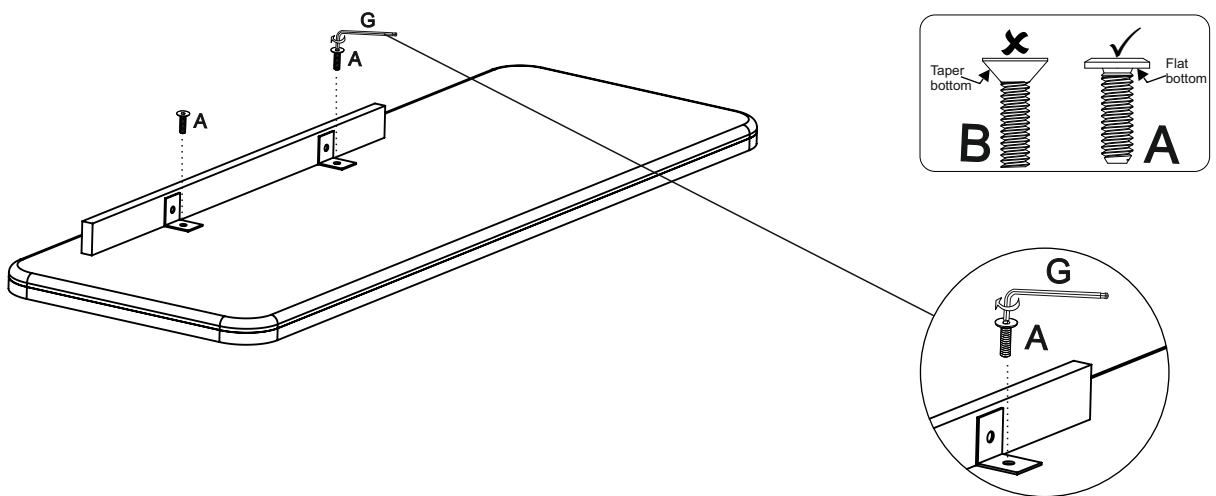

Fixtures and fittings supplied (not to scale)			
Ref	Qty	Spare	Visual
G	1	N/A	

VALENCIA SINGLE PEDESTAL DRESSING TABLE - H53918

Assembly instructions

1.

2.

Note: Do not fully tighten until all fittings are in position.

A	6 x 16mm	2	
G	NA	1	

VALENCIA SINGLE PEDESTAL DRESSING TABLE - H53918

Assembly instructions

3.

Note: Match the labels e.g. A on stretcher to A on top

4.

Note: Do not fully tighten until all fittings are in position.