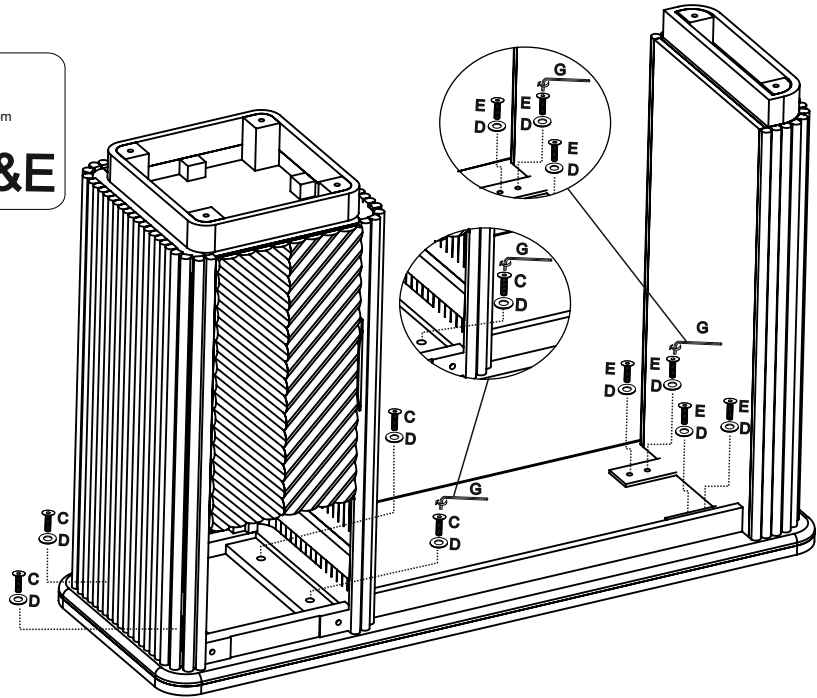

C	6 x 30mm	4	
E	6 x 20mm	4	
D	ø20mm	8	
G	NA	1