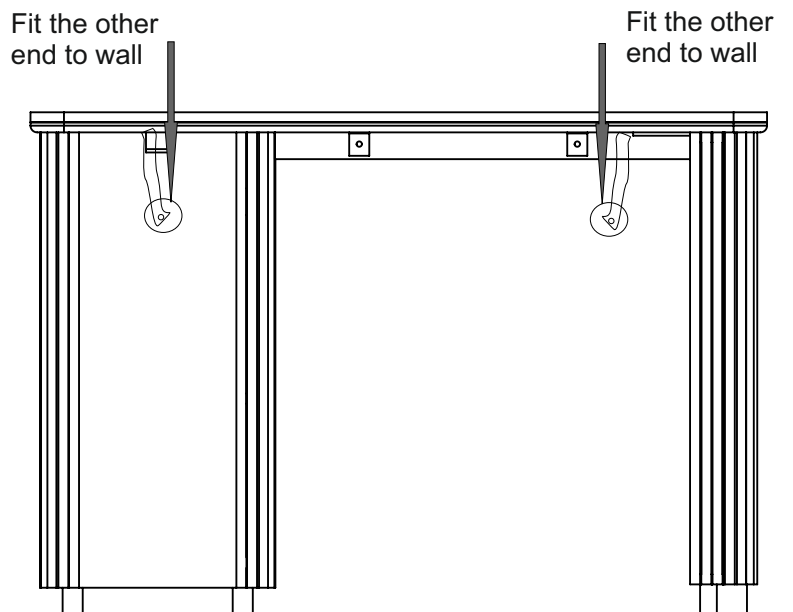

Note: Fit the other end of anti-tip straps provided on both top corners of the rear side of the product to wall