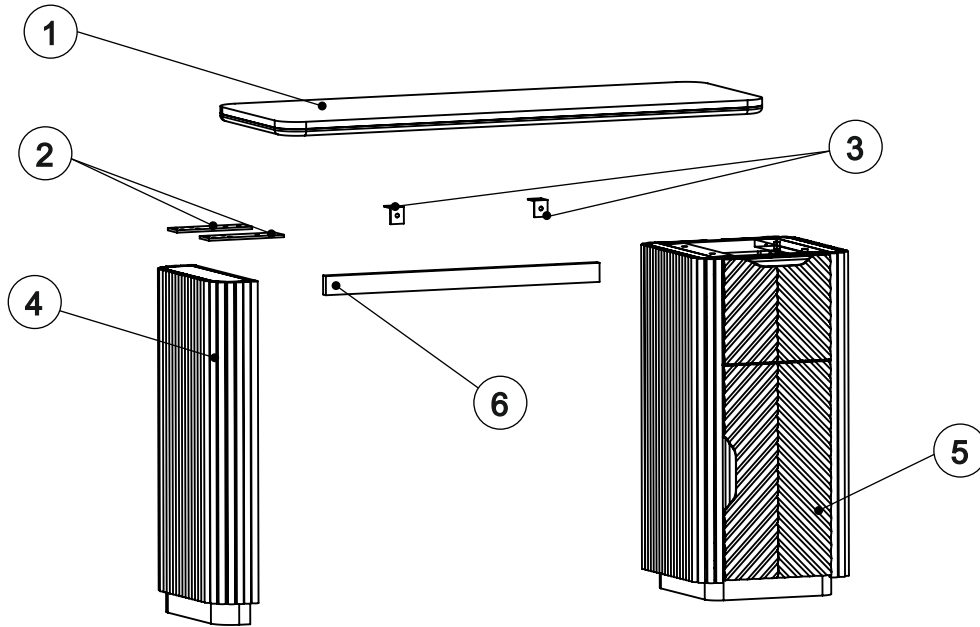

CALL: 0333 777 8999

**VALENCIA SINGLE PEDESTAL DRESSING
TABLE - H53918**
Assembly instructions

GETTING TO KNOW YOUR PRODUCT

Components supplied.

Ref	Dimensions	Visual	Qty	Ctn
1	110 x 38cm		1	1
2	17 x 5cm		2	2
3	4 x 4cm		2	2
4	72 x 35cm		1	2
5	72 x 35cm		1	2
6	62 x 4cm		1	1