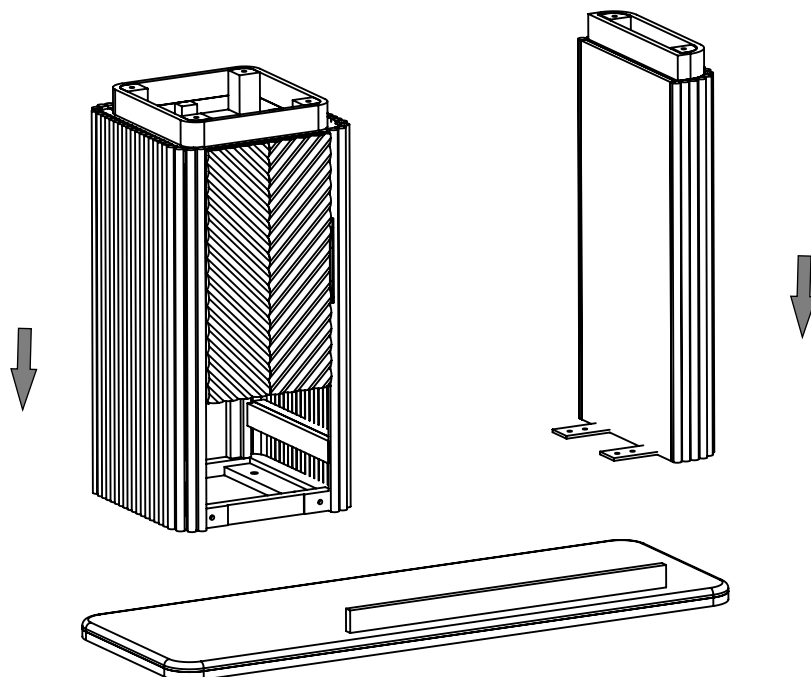

B	6 x 25mm	8	
G	NA	1	

VALENCIA SINGLE PEDESTAL DRESSING TABLE - H53918

Assembly instructions

7.

8.

Note: Match the labels e.g. A on metal plate to A on pedestal

VALENCIA SINGLE PEDESTAL DRESSING TABLE - H53918