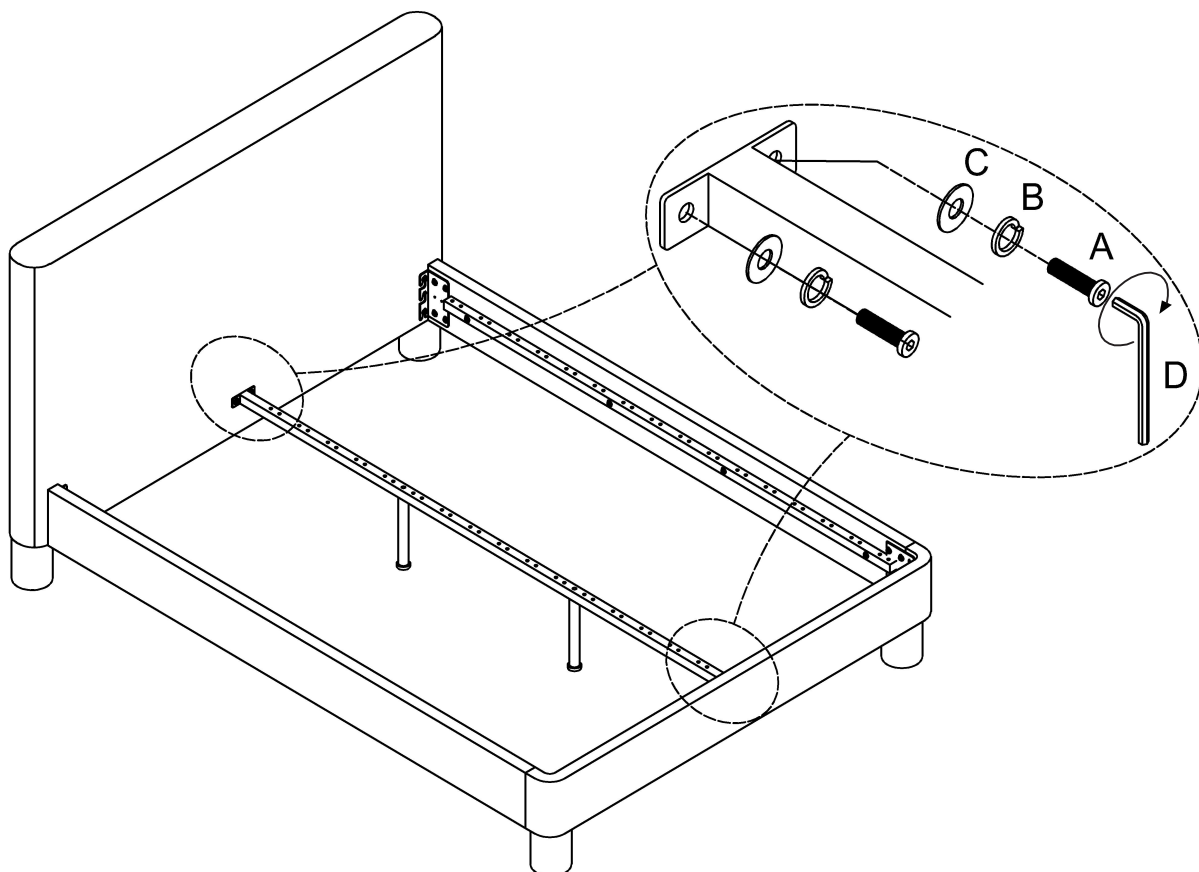

A x 4	8 x 25mm
B x 4	8 x 11mm
C x 4	8 x 19mm
D x 1	5 x 80 mm