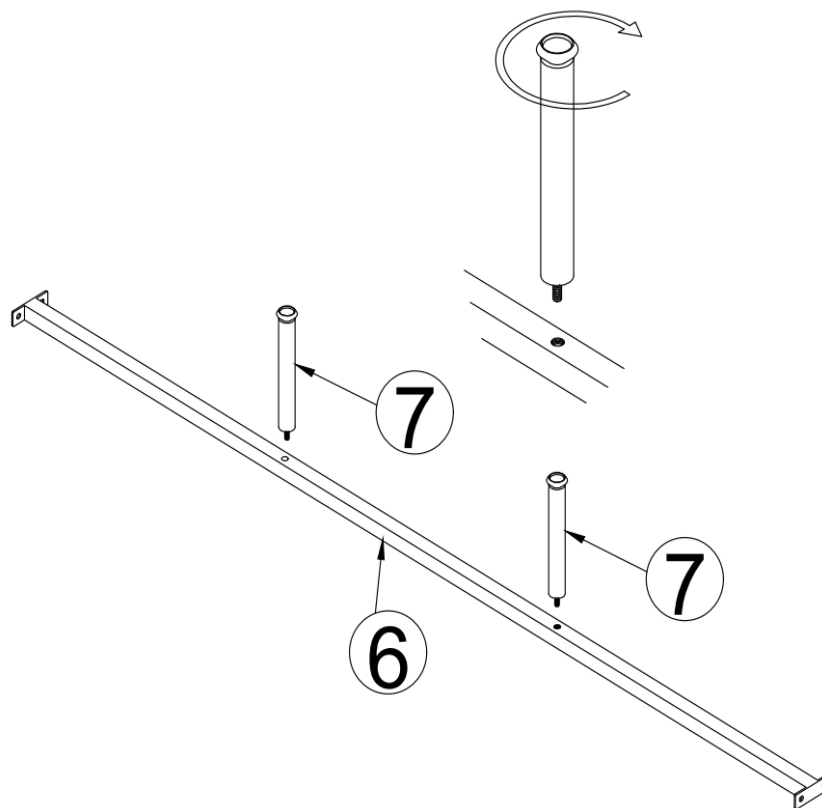

Ref	Dimension	Visual	Qty	Ctn
7	24 x 3 cm		2	2
8	Small Double :60.6x6cm Double:68x6cm King:75.5x6cm Small		30 30 32	1
9	Small Double :6.4x5.6cm Double:6.4x5.6cm King:6.4x5.6cm (2pcs spare part included)		15 15 16	1
10	Small Double :6.4x3cm Double:6.4x3cm King:6.4x3cm (2pcs spare part included)		30 30 32	1
11	Small Double:175x5cm Double:175x5cm King:185x5cm		2	1

NEXT

BRAYDEN STANDARD BED W63013 H56227 H56230

Assembly instructions

Fixtures and fittings
supplied (actual size)

Ref	Dimensions	Qty	SPare Qty
A	8 x 25mm	16	2
B	8 x 19mm	16	2
C	8 x 13mm	10	2
D	5 x 80mm	1	N/A

NEXT

BRAYDEN STANDARD BED W63013 H56227 H56230

Assembly instructions

(1)

(2)

NEXT

BRAYDEN STANDARD BED W63013 H56227 H56230

Assembly instructions

(3)

(4)

A x 4	8 x 25mm
B x 4	8 x 11mm
C x 4	8 x 19mm
D x 1	5 x 80 mm

NEXT

BRAYDEN STANDARD BED W63013 H56227 H56230

As

(5)

(6)