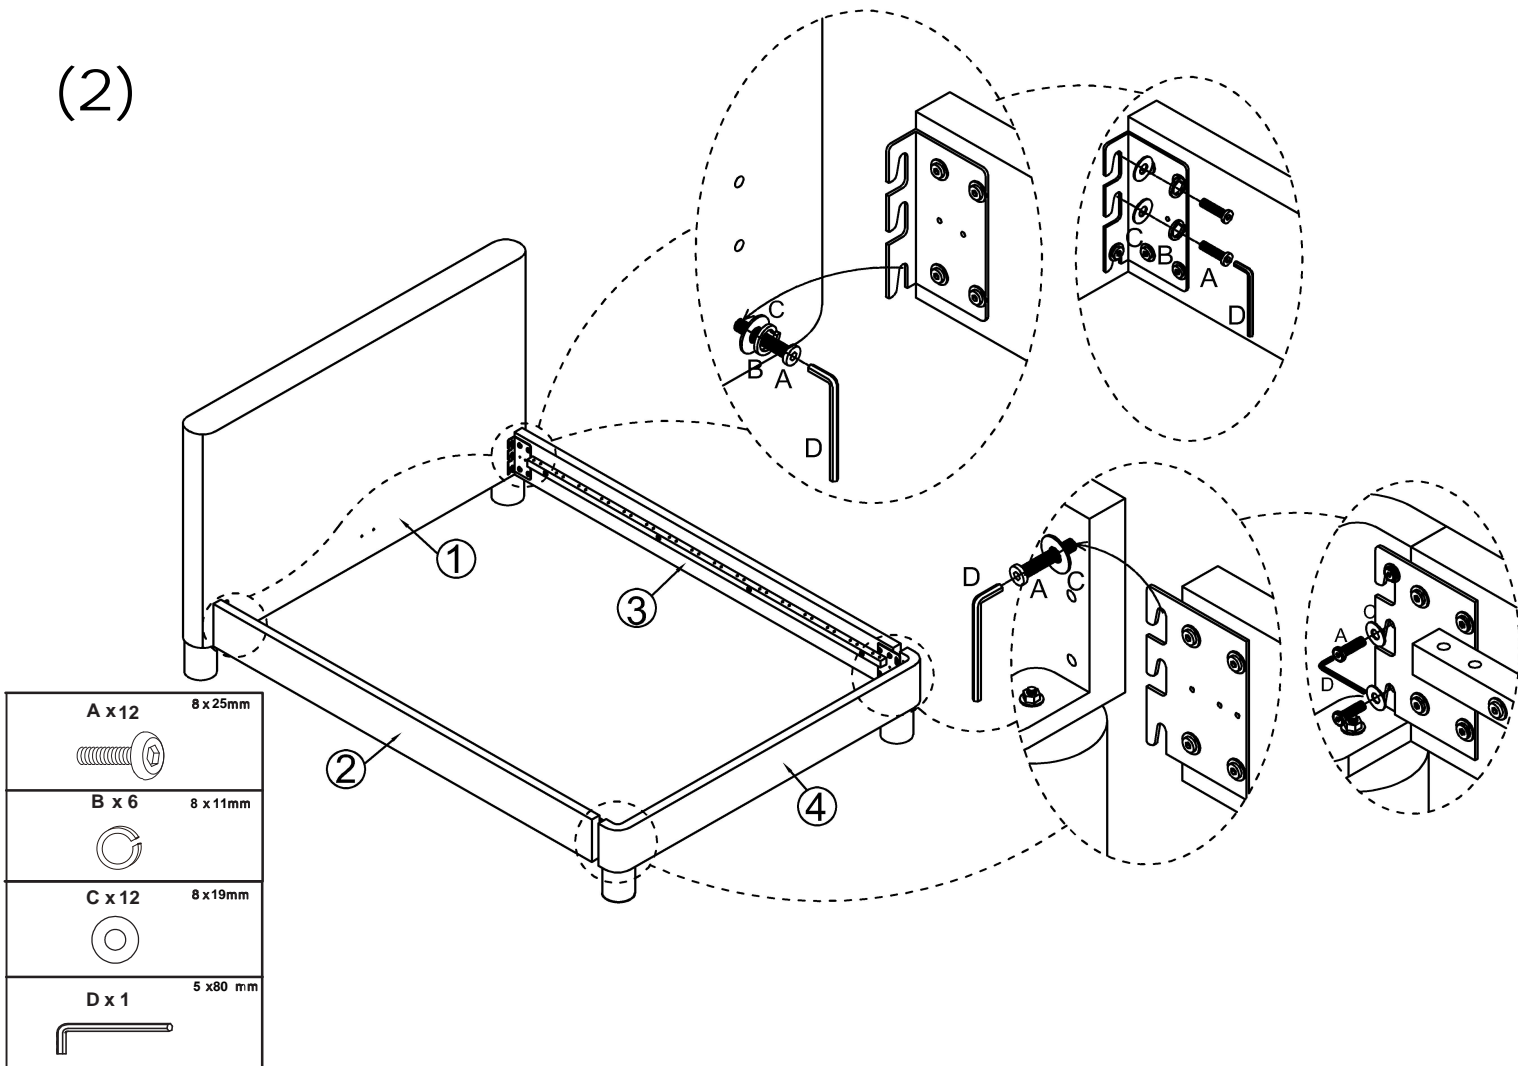

NEXT

BRAYDEN STANDARD BED W63013 H56227 H56230

Assembly instructions

(1)

(2)