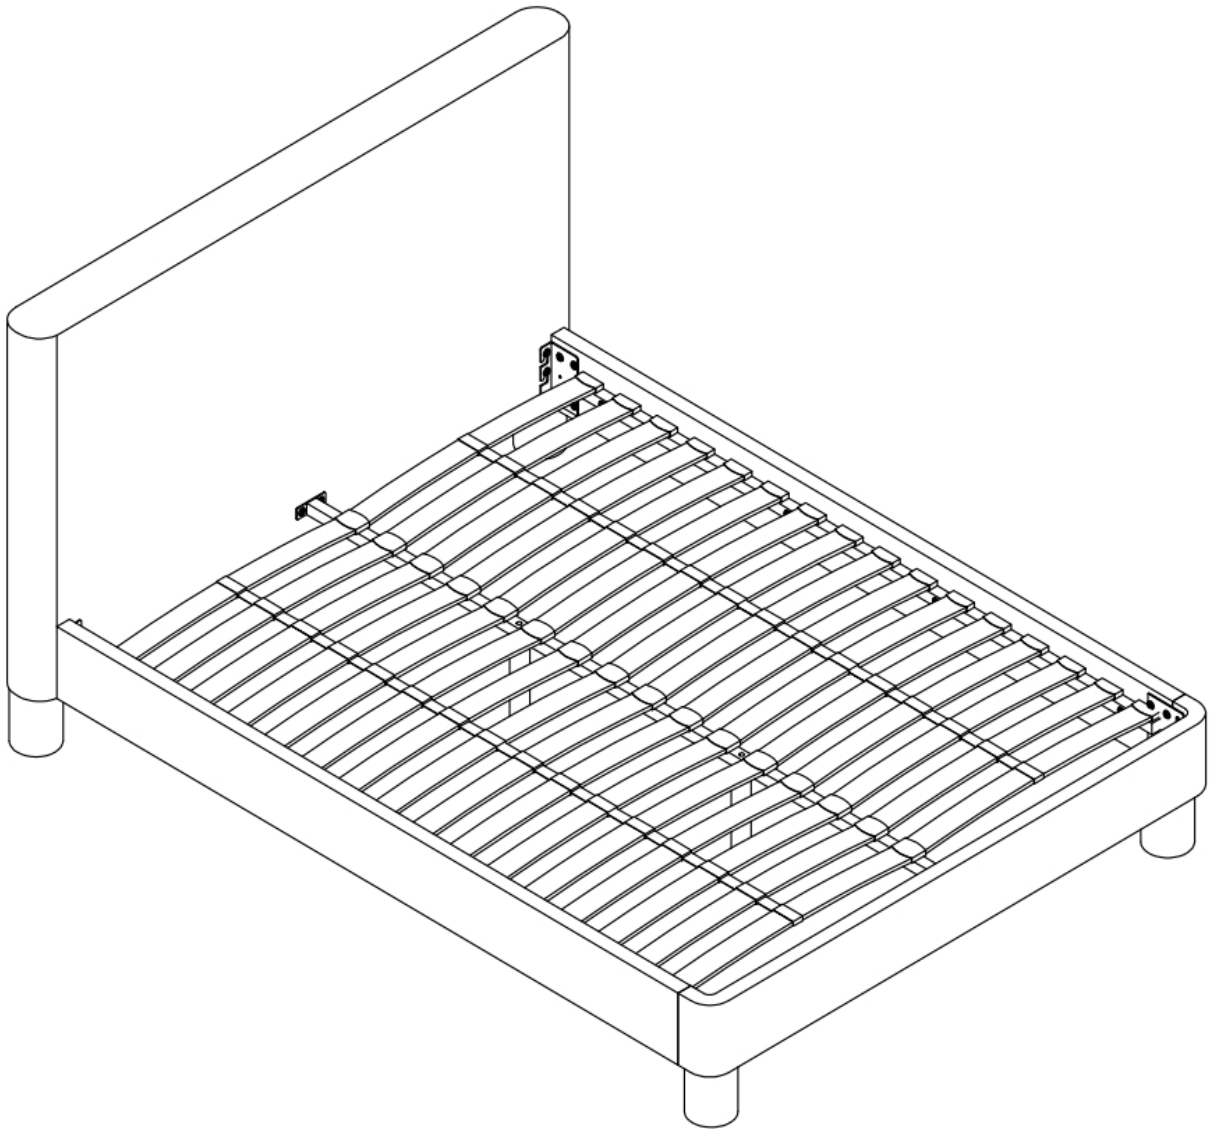

NEXT

BRAYDEN STANDARD BED W63013 H56227 H56230

Assembly instructions

Actual product size

Small Double	W141cm X L209cm X H110cm
Double	W156cm X L209cm X H110cm
King	W171cm X L219cm X H110cm

Item number	Fabric name -Leg	Fabric composition
W63013	SUNRISE G-350-Rubber wood	95% Poiy+5%Linen
H56227	Freya Frostine/SWHF-Rubber wood	100% Polyester
H56230	Freya Whirlwind/SWHF-Rubber wood	100% Polyester

Time to assemble :30 minutes

BRAYDEN STANDARD BED

W63013 H56227 H56230

Assembly instructions

BEDS

Warnings

Retain these instructions for future reference.
Keep fittings out of children's reach. Keep children away from construction areas.
This product should only be used on firm level ground. Periodically check all fittings and re-tighten as necessary. Do not jump or stand on the bed. Avoid exposing the furniture to excessive heat or direct sunlight as this can cause damage to the materials and deterioration of the colour.