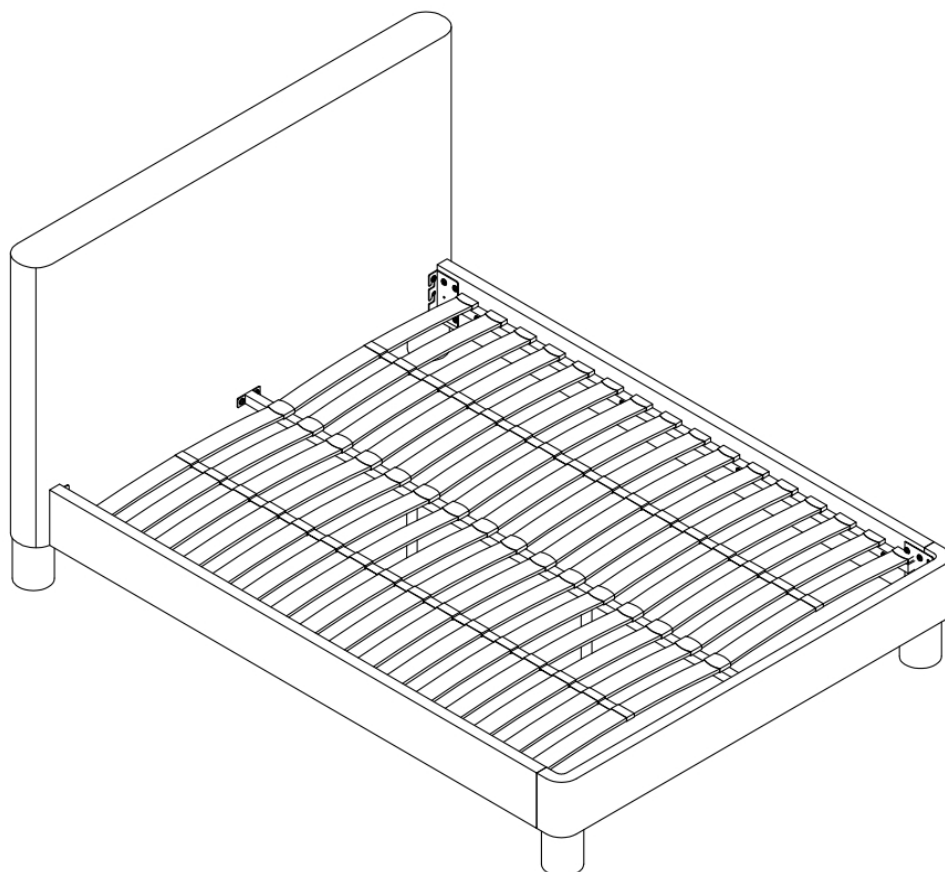

NEXT

BRAYDEN STANDARD BED W63013 H56227 H56230

Assembly instructions

(7)

(8)