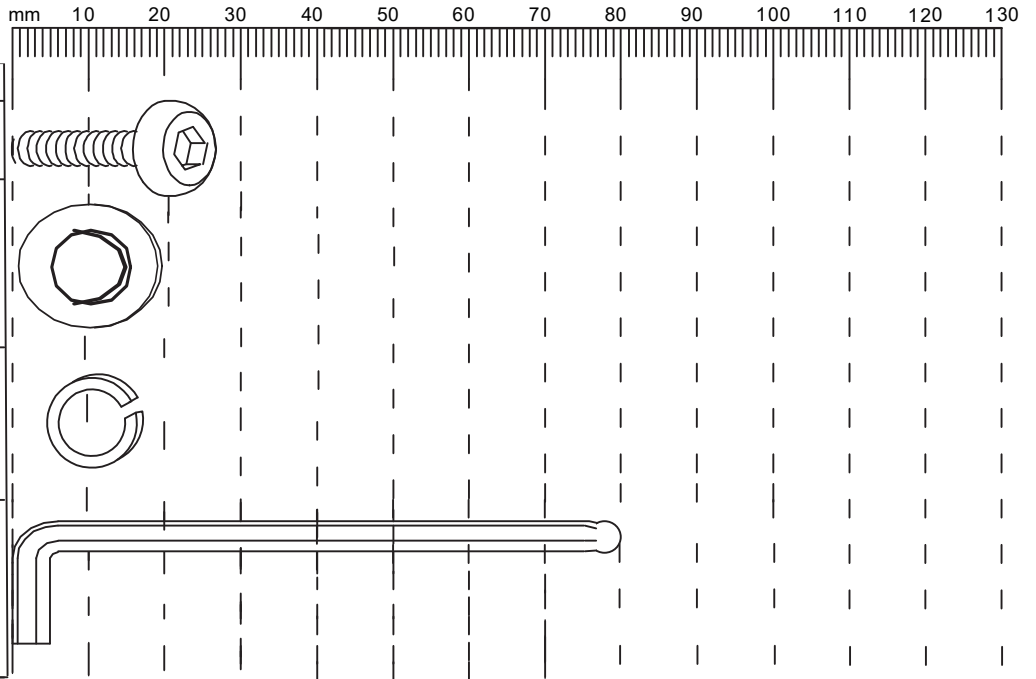

NEXT

BRAYDEN STANDARD BED W63013 H56227 H56230

Assembly instructions

Fixtures and fittings
supplied (actual size)

Ref	Dimensions	Qty	SPare Qty
A	8 x 25mm	16	2
B	8 x 19mm	16	2
C	8 x 13mm	10	2
D	5 x 80mm	1	N/A