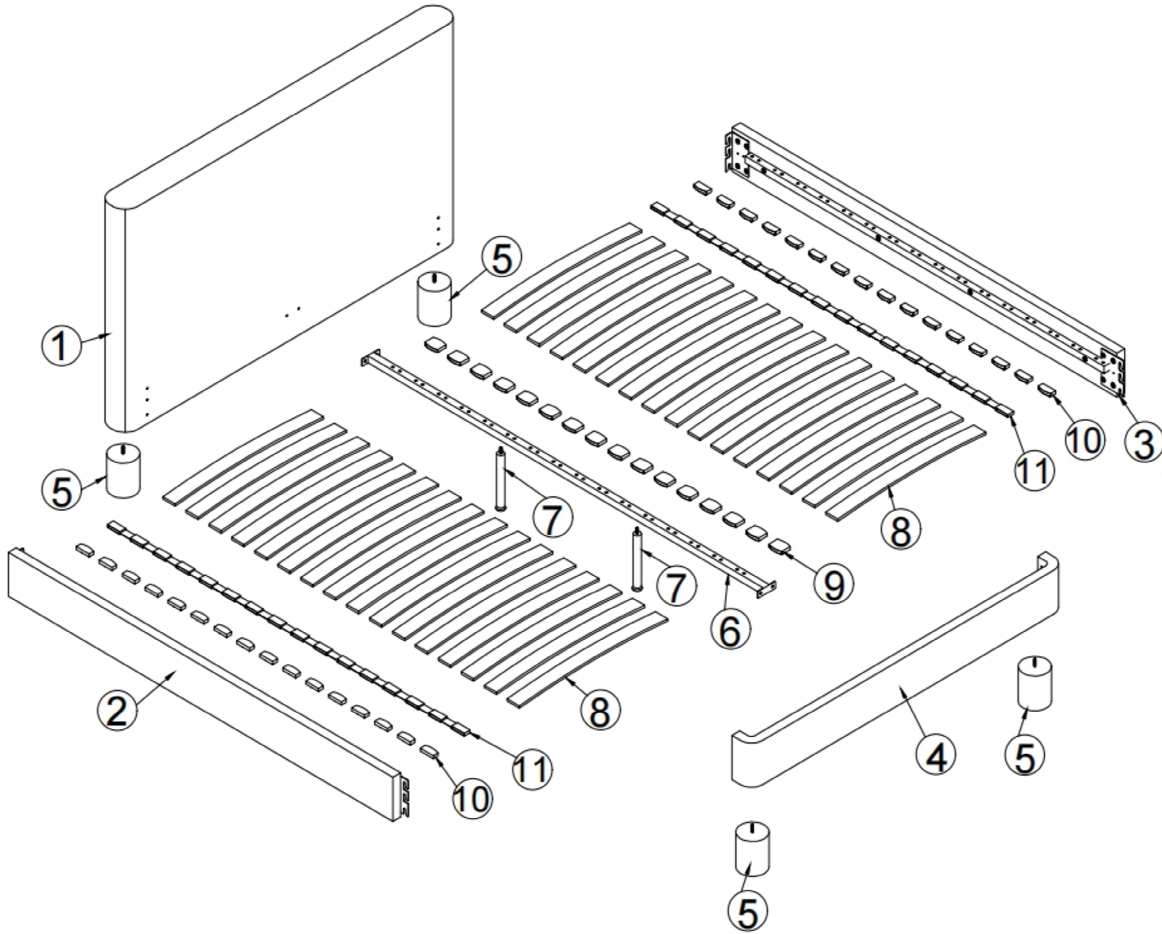

CALL: 0333 777 8999

GETTING TO KNOW YOUR PRODUCT

Components supplied. Please use this guide if you require replacement parts.

Ref	Dimension	Visual	Qty	Ctn
1	Small Double:141x95.5cm Double:156x95.5cm King:171x95.5cm		1	1
2	Small Double:189x19cm Double:189x19cm King:199x19cm		1	2
3	Small Double:189x19cm Double:189x19cm King:199x19cm		1	2
4	Small Double:129x19cm Double:144x19cm King:159x19cm		1	1
5	12x15cm		4	1
6	Small Double:192 x 3 cm Double:192x 3 cm King:202x3cm		1	2