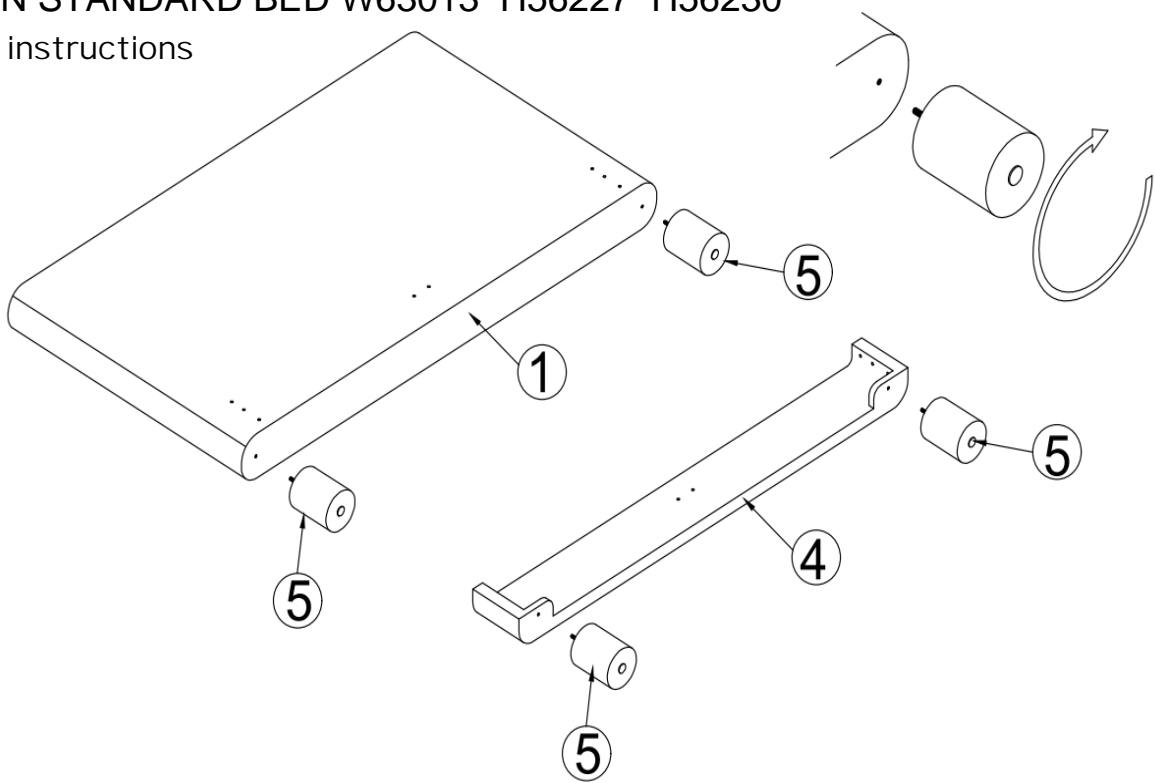

NEXT

BRAYDEN STANDARD BED W63013 H56227 H56230

Assembly instructions

(1)