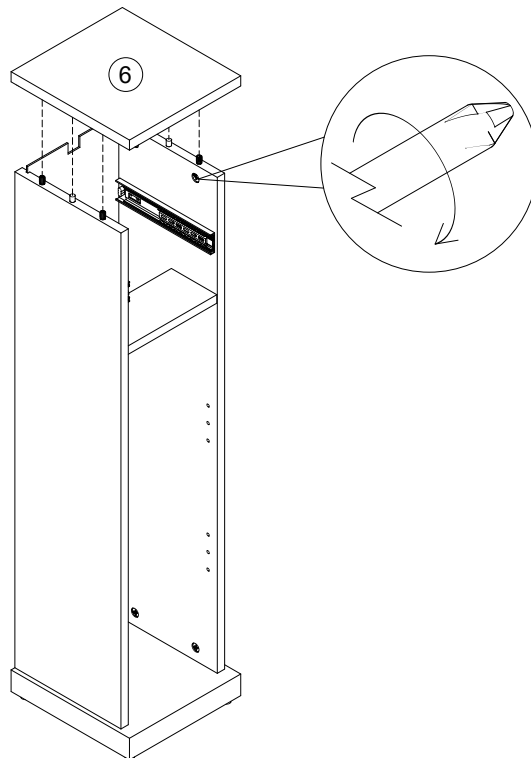

NEXT

PINK FARNLEY/SAGE HAMPSHIRE MID STORAGE CONSOLE AT1437 / H69444 Assembly instructions

4

5