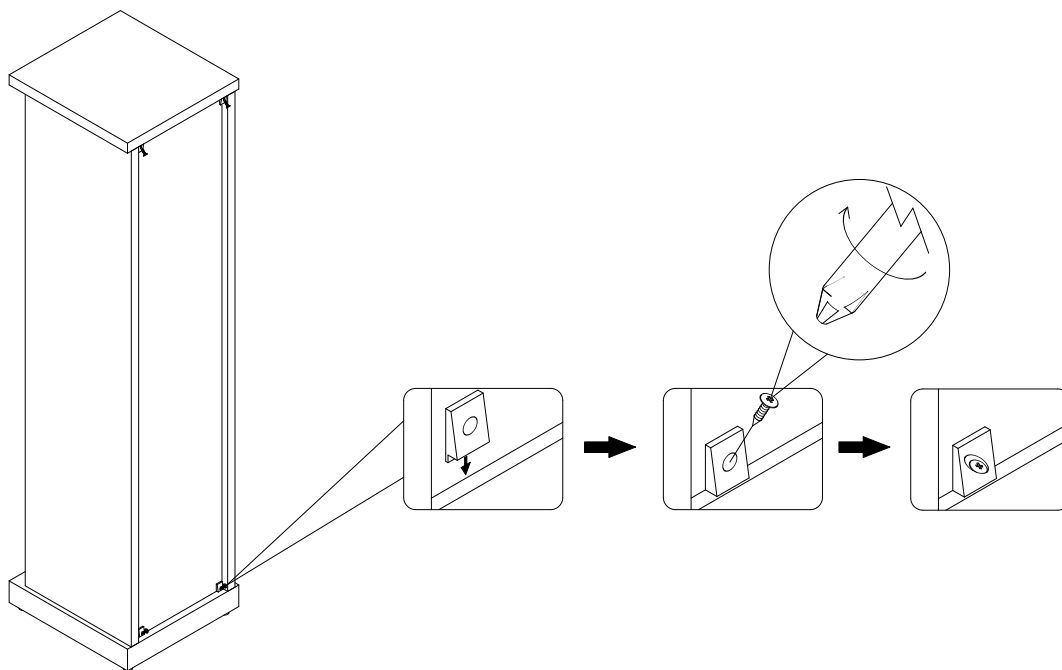

NEXT

PINK FARNLEY/SAGE HAMPSHIRE MID STORAGE CONSOLE AT1437 / H69444 Assembly instructions

6

A=B

7

T38

N/A

4