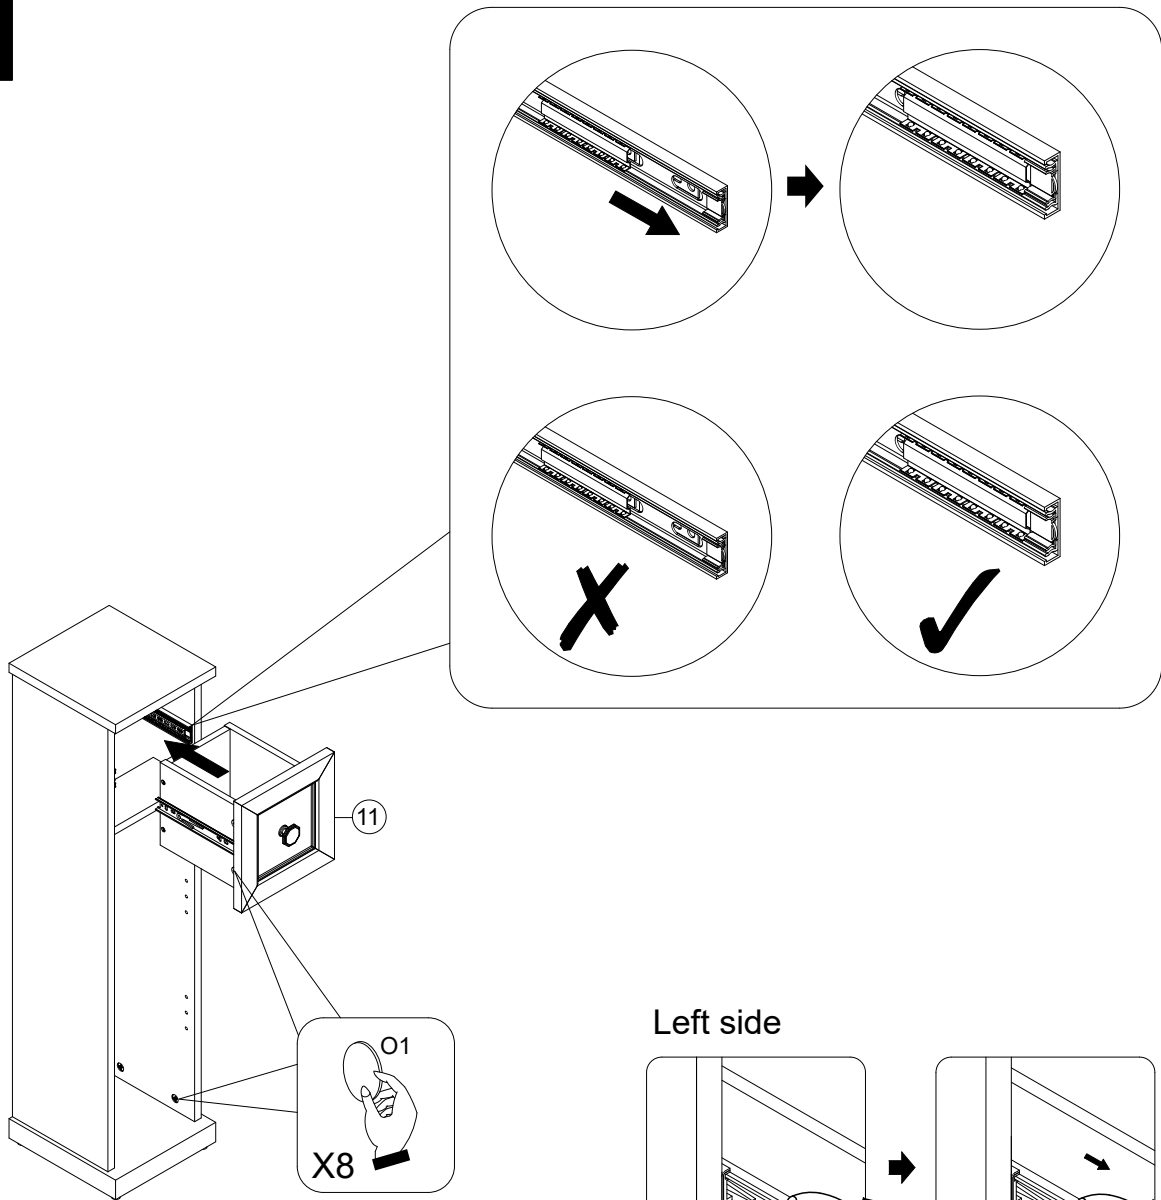

11

12

WHEN LOOSENING THE CAM
TURN THE CAM IN A COUNTERCLOCKWISE DIRECTION
UNTIL THE ARROW POINTS IN THE POSITION SHOWN
IN THE DIAGRAMS BELOW

		
MAXIMUM LOCK	TURN TO UNLOCK	UNLOCKED

NEXT

PINK FARNLEY/SAGE HAMPSHIRE MID STORAGE CONSOLE AT1437 / H69444 Assembly instructions

13

E63	N/A	1			 not supplied
-----	-----	---	---	---	---

Please apply the stickers provided to cover the camlocks as shown on the diagram as an example.

Left side

Right side

O1	Ø21mm	8	
----	-------	---	--