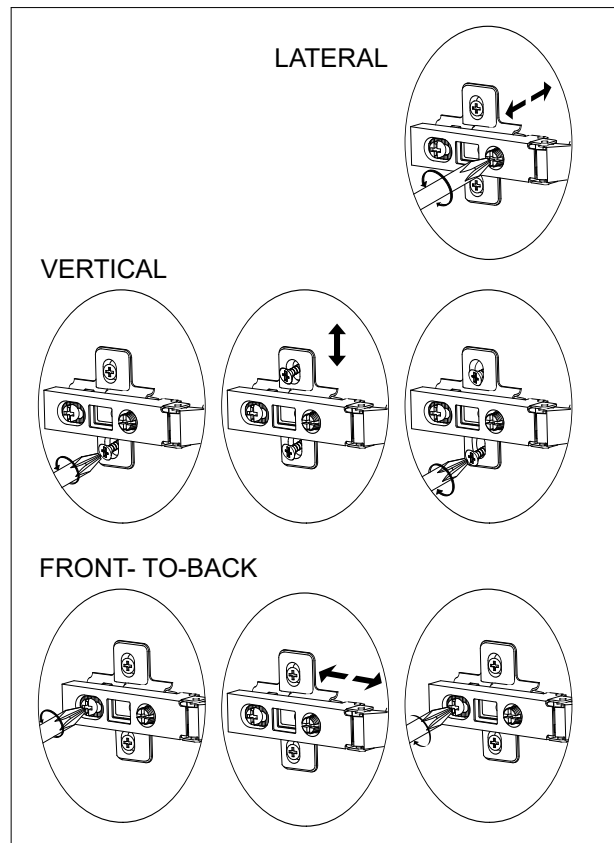

16

C5	N/A	2	
U139	Ø4.5 x 15mm	4	  not supplied

17

E62	N/A	1	   not supplied
-----	-----	---	---

18

To align the door, please adjust the hinges as shown below.

Adjust Hinge Position

U139	Ø4.5 x 15mm	4		 not supplied
------	-------------	---	---	---