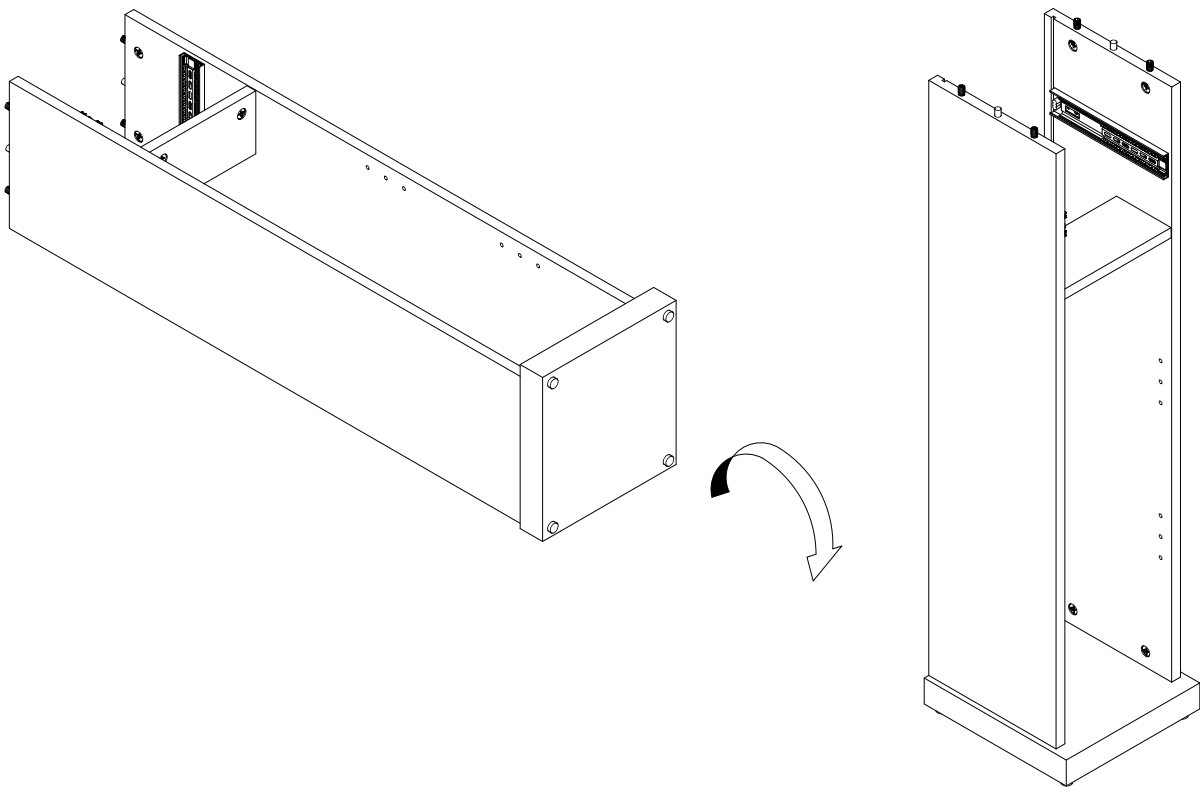

NEXT

PINK FARNLEY/SAGE HAMPSHIRE MID STORAGE CONSOLE AT1437 / H69444 Assembly instructions

3