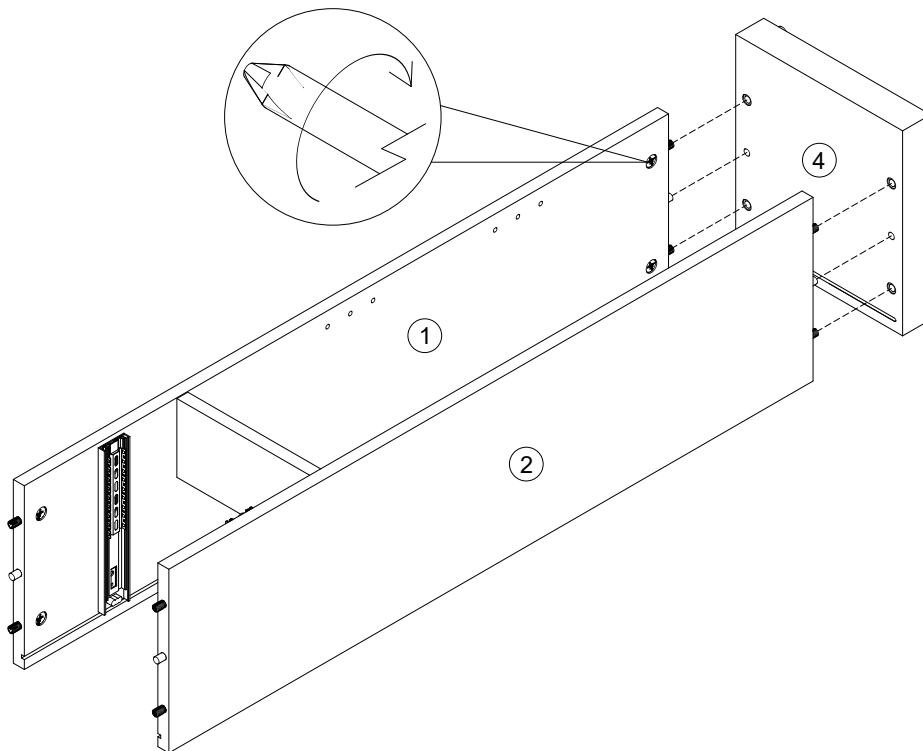

NEXT

PINK FARNLEY/SAGE HAMPSHIRE MID STORAGE CONSOLE AT1437 / H69444 Assembly instructions

1

2