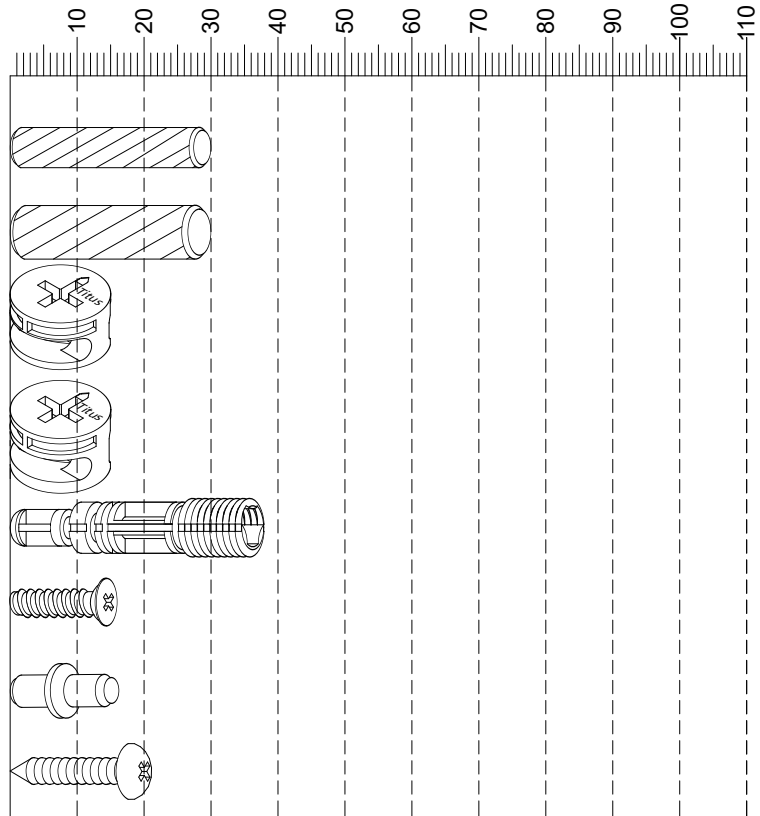

NEXT

TITUS TIGHTENING INSTRUCTIONS

Line up the arrow on the CAM with the PIN.

Push the pins into the holes in the panel to be joined.

Make sure there is no gap between the panels.

Use a cross-point screwdriver (PH2 or PZ2 is ideal) to tighten the cams and lock the panels together.

The panels are locked when each cam is turned to between 1/2 and 2/3 of a full turn (Maximum rotation)

Fixtures and fittings supplied (actual size)

Ref	Dimensions	Qty	Spare Qty
D3	Ø6 x 30mm	4 pre assembled	1
D6	Ø8 x 30mm	6 pre assembled	1
B2	Ø15 x 10mm	8 pre assembled	1
B3	Ø15 x 12mm	12 pre assembled	2
B8	Ø8 x 38mm	18 pre assembled	2
U139	Ø4.5 x 15mm	8	1
P3	Ø5 x 16mm	8	1
S41	Ø4 x 16mm	1	1