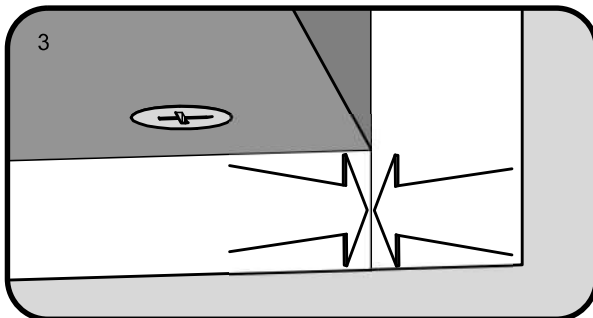

NEXT

TITUS TIGHTENING INSTRUCTIONS

Line up the arrow on the CAM with the PIN.

Push the pins into the holes in the panel to be joined.

Make sure there is no gap between the panels.

Use a cross-point screwdriver (PH2 or PZ2 is ideal) to tighten the cams and lock the panels together.

The panels are locked when each cam is turned to between 1/2 and 2/3 of a full turn (Maximum rotation)

Fixtures and fittings supplied (actual size)

Ref	Dimensions	Qty	Spare Qty
D3	Ø6 x 30mm	4 pre assembled	1
D6	Ø8 x 30mm	6 pre assembled	1
B2	Ø15 x 10mm	8 pre assembled	1
B3	Ø15 x 12mm	12 pre assembled	2
B8	Ø8 x 38mm	18 pre assembled	2
U139	Ø4.5 x 15mm	8	1
P3	Ø5 x 16mm	8	1
S41	Ø4 x 16mm	1	1