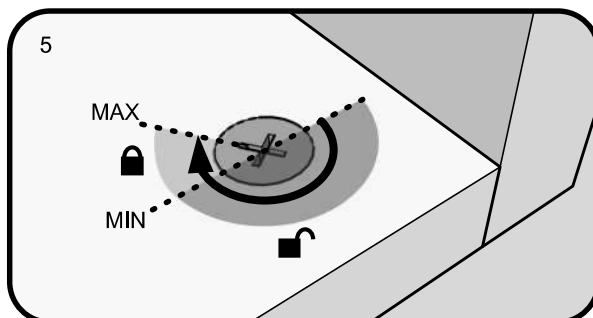

NEXT

TITUS TIGHTENING INSTRUCTIONS

Line up the arrow on the CAM with the PIN.

Push the pins into the holes in the panel to be joined.

Make sure there is no gap between the panels.

Use a cross-point screwdriver (PH2 or PZ2 is ideal) to tighten the cams and lock the panels together.

The panels are locked when each cam is turned to between 1/2 and 2/3 of a full turn (Maximum rotation)

Fixtures and fittings supplied (actual size)

Ref	Dimensions	Qty	Spare Qty
D3	Ø6 x 30mm	4 pre assembled	1
D6	Ø8 x 30mm	6 pre assembled	1
B2	Ø15 x 10mm	8 pre assembled	1
B3	Ø15 x 12mm	12 pre assembled	2
B8	Ø8 x 38mm	18 pre assembled	2
U139	Ø4.5 x 15mm	8	1
P3	Ø5 x 16mm	8	1
S41	Ø4 x 16mm	1	1