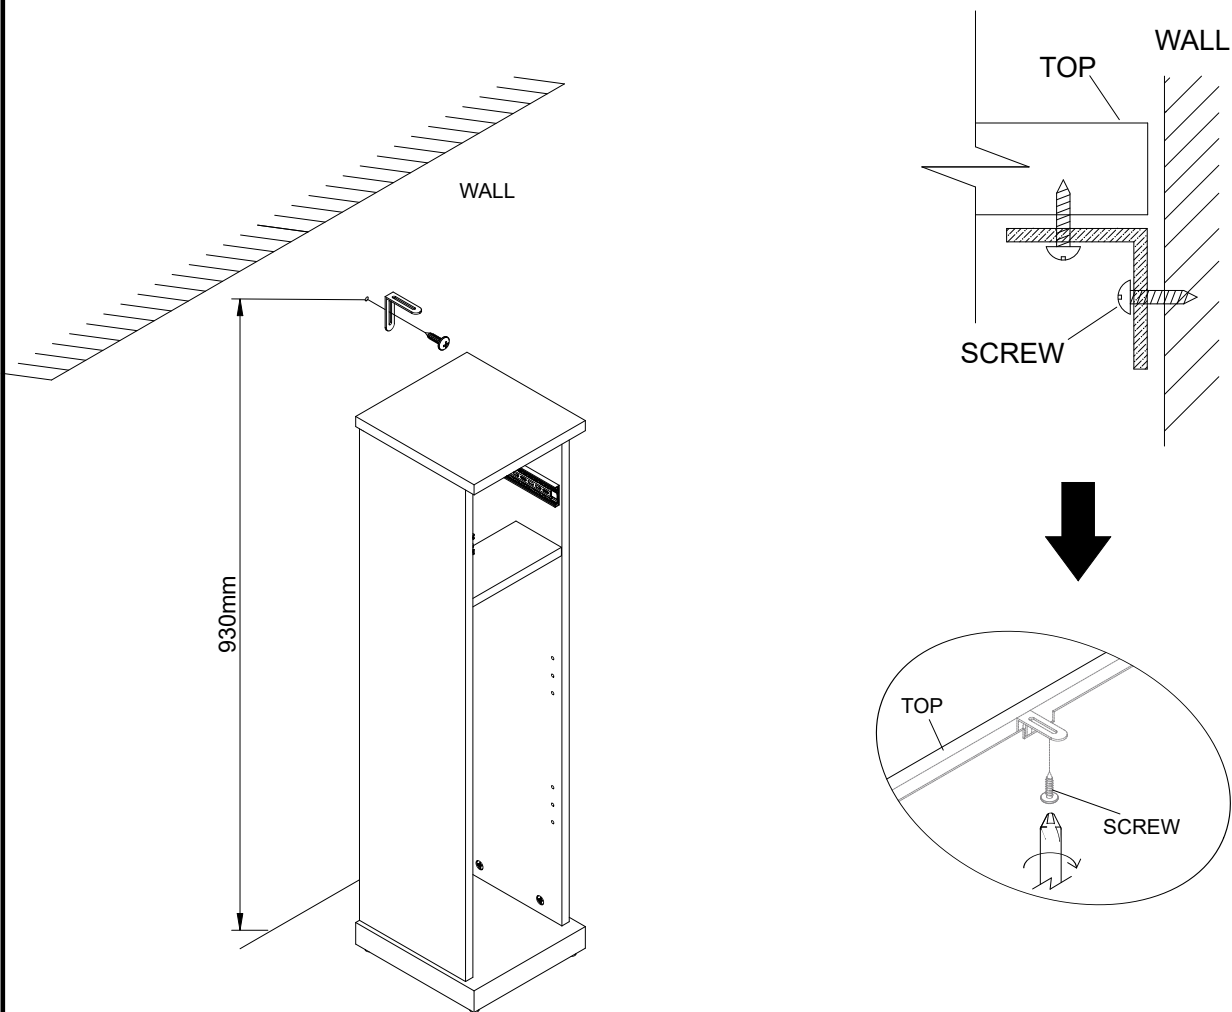

NEXT

PINK FARNLEY/SAGE HAMPSHIRE MID STORAGE CONSOLE AT1437 / H69444 Assembly instructions

8

We recommend the use of the wall attachment bracket/strap provided for safety reasons. Move unit into desired position. Secure the 1X"L" metal brackets to the wall with an appropriate screw and wall plug for your wall type (not provided).

Warning: Always ensure intended wall area to be drilled is free from hidden electrical wires, water and gas pipes.

NB: Wall fixings are not included-Please source suitable fixing for your wall type. If in doubt please consult a qualified trades person.

S41	Ø4 x 16mm	1	 not supplied
N1	N/A	1