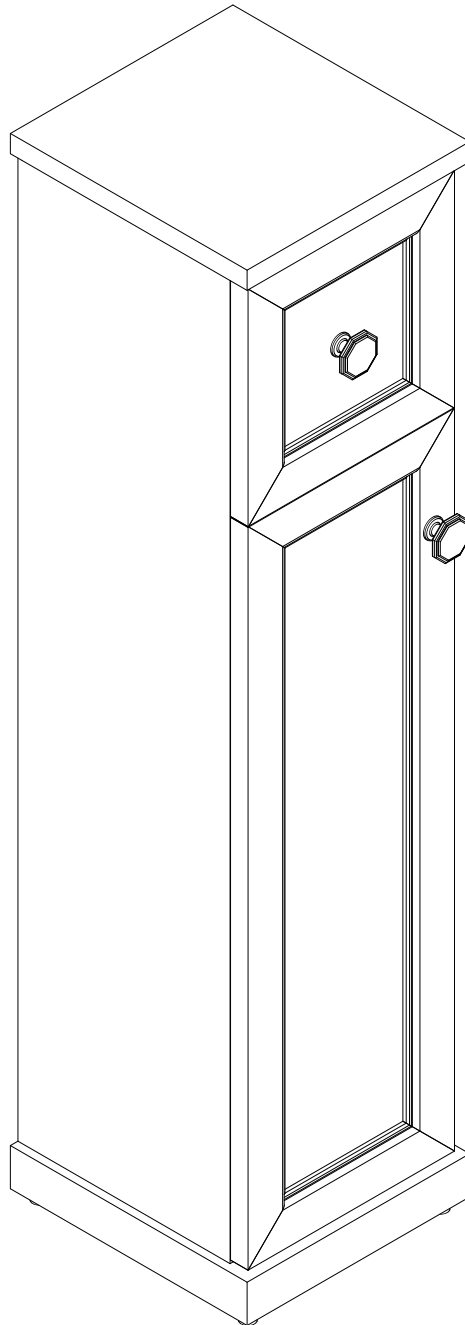

NEXT

PINK FARNLEY/SAGE HAMPSHIRE MID STORAGE CONSOLE AT1437 / H69444 Assembly instructions

Actual product size
H97x W23.5x D25cm

Need Help ?

With: Assembly instruction
Missing or damaged parts

IMPORTANT - RETAIN FOR FUTURE REFERENCE