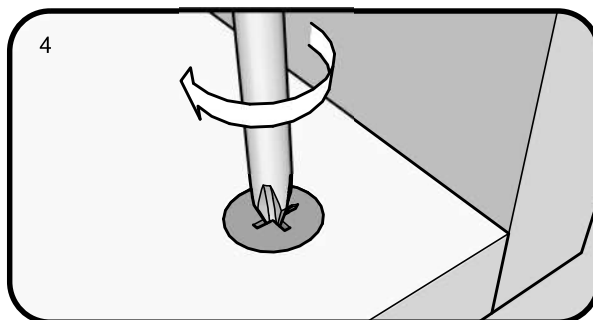

NEXT

TITUS TIGHTENING INSTRUCTIONS

Line up the arrow on the CAM with the PIN.

Push the pins into the holes in the panel to be joined.

Make sure there is no gap between the panels.

Use a cross-point screwdriver (PH2 or PZ2 is ideal) to tighten the cams and lock the panels together.

The panels are locked when each cam is turned to between 1/2 and 2/3 of a full turn (Maximum rotation)

Fixtures and fittings supplied (actual size)

Ref	Dimensions	Qty	Spare Qty
D3	Ø6 x 30mm	4 pre assembled	1
D6	Ø8 x 30mm	6 pre assembled	1
B2	Ø15 x 10mm	8 pre assembled	1
B3	Ø15 x 12mm	12 pre assembled	2
B8	Ø8 x 38mm	18 pre assembled	2
U139	Ø4.5 x 15mm	8	1
P3	Ø5 x 16mm	8	1
S41	Ø4 x 16mm	1	1