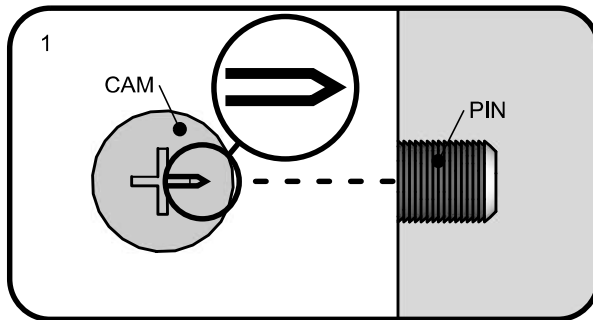

GETTING TO KNOW YOUR PRODUCT

NEXT

PINK FARNLEY/SAGE HAMPSHIRE MID STORAGE CONSOLE AT1437 / H69444 Assembly instructions

Components supplied. Please use this guide if you require replacement parts.

Ref	Dimensions	Visual	Qty	Ctn
1	22.5x90.5cm		1	1
2	22.5x90.5cm		1	1
3	19x9.5cm		1	1
4	23.5x25cm		1	1
5	19.5x91.5cm		1	1
6	23.5x25cm		1	1
7	14x16.5cm		1	1
8	17x20cm		1	1
9	17x20cm		1	1
10	14.5x19.5cm		1	1
11	22x22cm		1	1
12	18.5x20.5cm		2	1
13	22x68cm		1	1

NEXT

TITUS TIGHTENING INSTRUCTIONS

Line up the arrow on the CAM with the PIN.

Push the pins into the holes in the panel to be joined.

Make sure there is no gap between the panels.

Use a cross-point screwdriver (PH2 or PZ2 is ideal) to tighten the cams and lock the panels together.

The panels are locked when each cam is turned to between 1/2 and 2/3 of a full turn (Maximum rotation)

Fixtures and fittings supplied (actual size)

Ref	Dimensions	Qty	Spare Qty
D3	Ø6 x 30mm	4 pre assembled	1
D6	Ø8 x 30mm	6 pre assembled	1
B2	Ø15 x 10mm	8 pre assembled	1
B3	Ø15 x 12mm	12 pre assembled	2
B8	Ø8 x 38mm	18 pre assembled	2
U139	Ø4.5 x 15mm	8	1
P3	Ø5 x 16mm	8	1
S41	Ø4 x 16mm	1	1