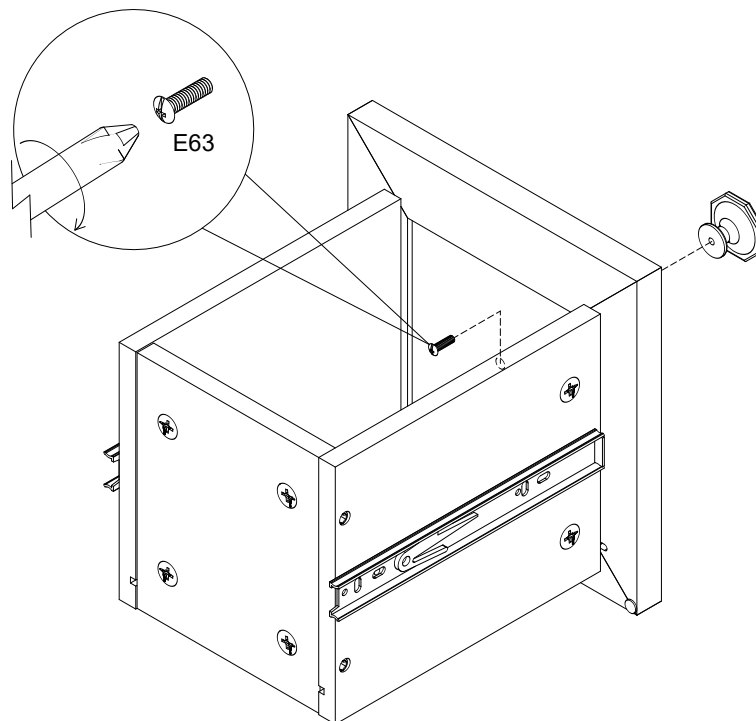

NEXT

PINK FARNLEY/SAGE HAMPSHIRE MID STORAGE CONSOLE AT1437 / H69444 Assembly instructions

13

E63	N/A	1			 not supplied