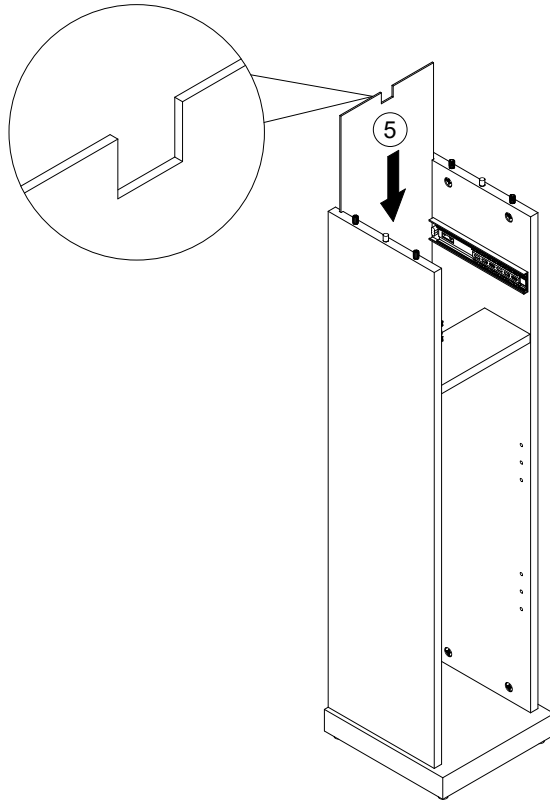

NEXT

PINK FARNLEY/SAGE HAMPSHIRE MID STORAGE CONSOLE AT1437 / H69444 Assembly instructions

4

5