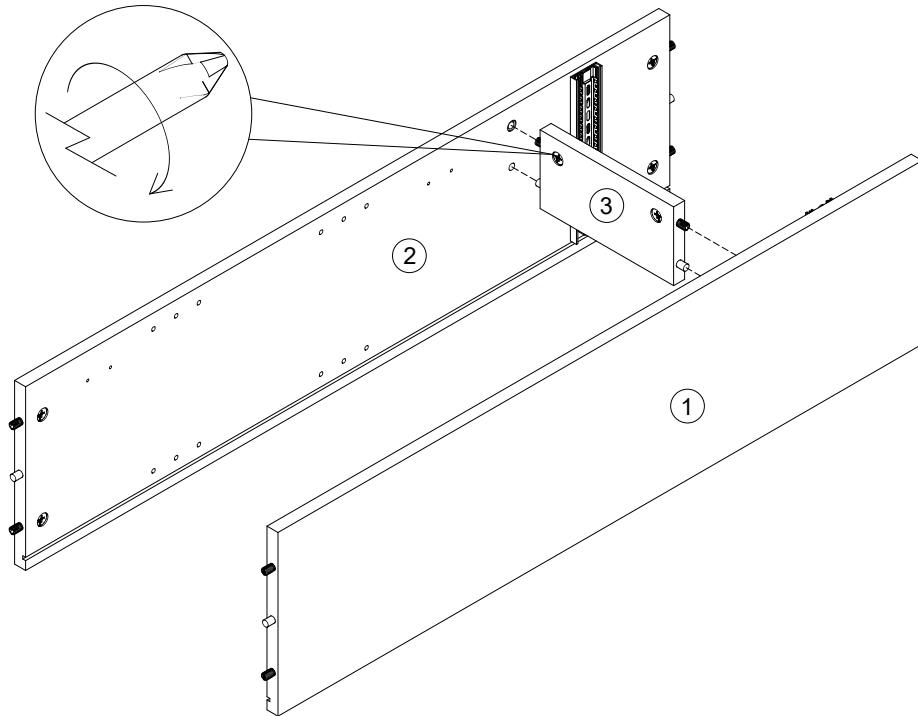

NEXT

PINK FARNLEY/SAGE HAMPSHIRE MID STORAGE CONSOLE AT1437 / H69444 Assembly instructions

1