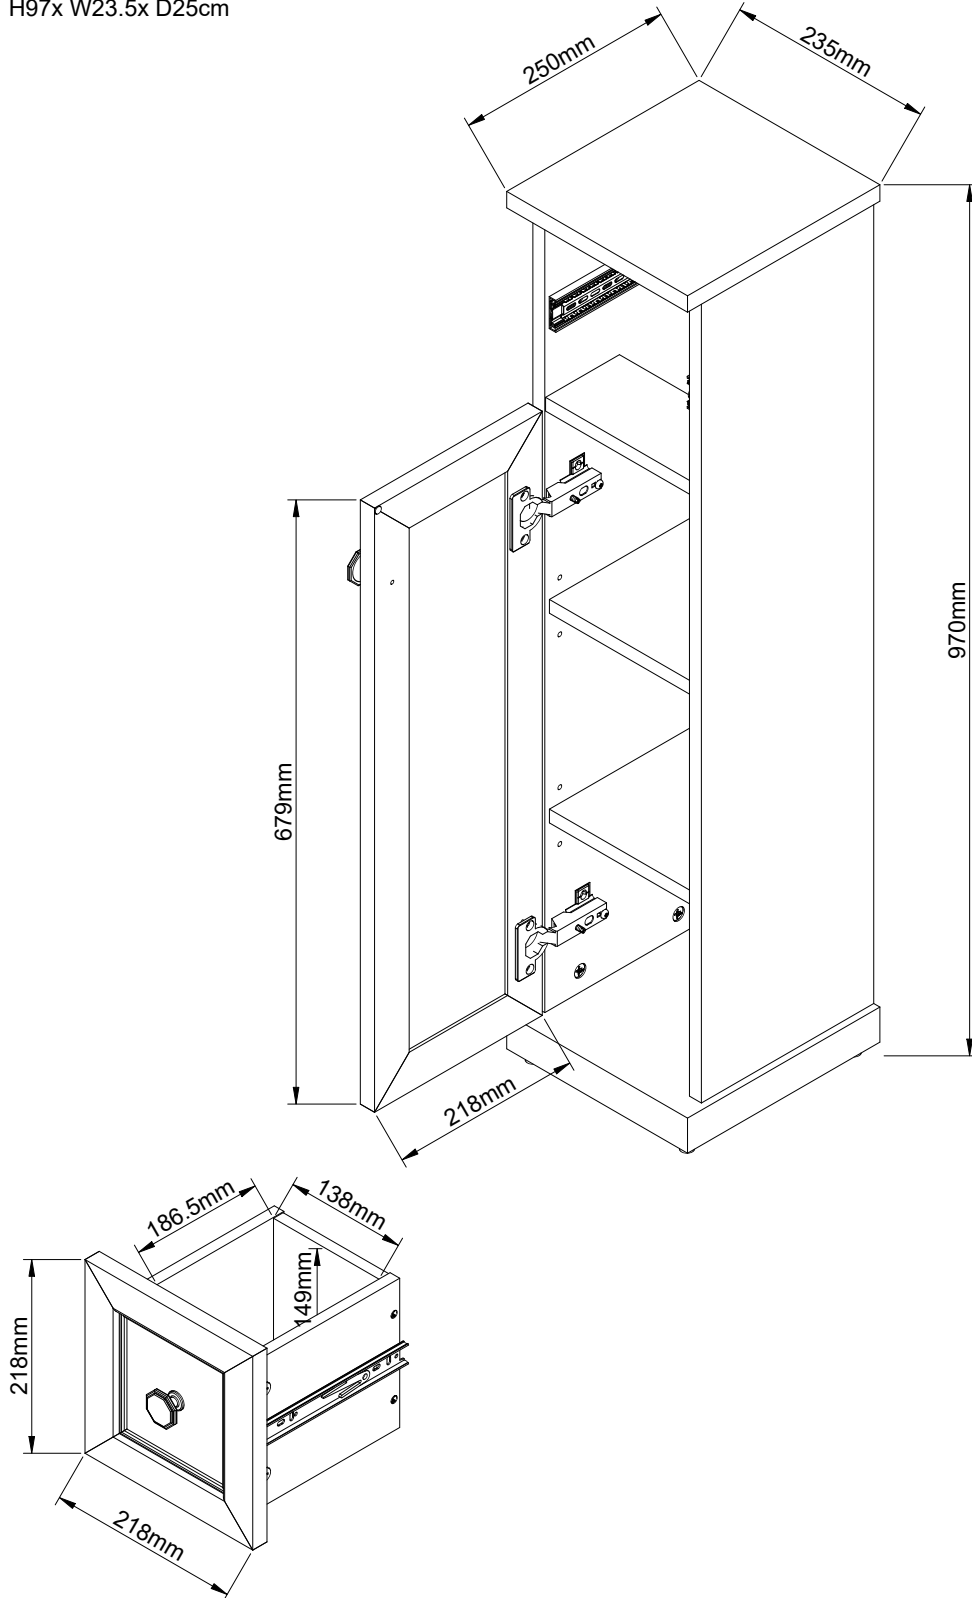

NEXT

PINK FARNLEY/SAGE HAMPSHIRE MID STORAGE CONSOLE AT1437 / H69444

Actual product size
H97x W23.5x D25cm

Produced in China for Next Retail Ltd.
AT1437 / H69444-2025-V1.