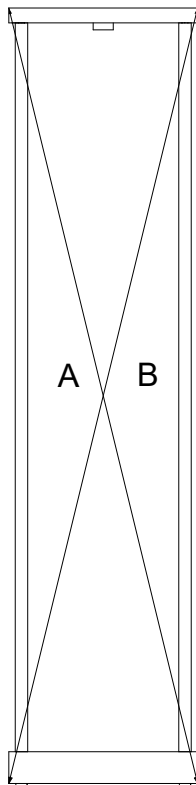

NEXT

PINK FARNLEY/SAGE HAMPSHIRE MID STORAGE CONSOLE AT1437 / H69444 Assembly instructions

6