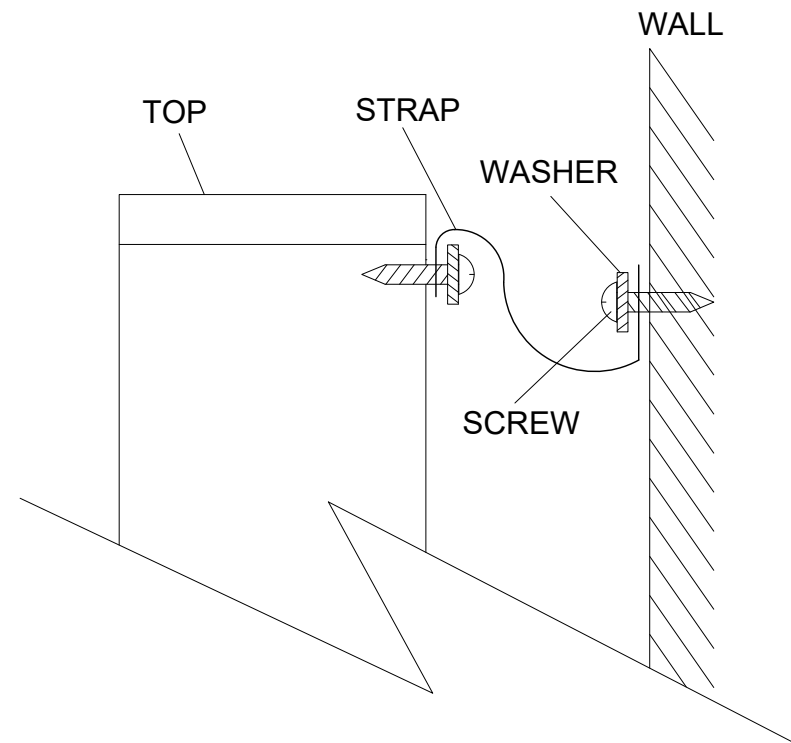

# 2

We recommend the use of the wall attachment bracket/strap provided for safety reasons. Secure the other end of the strap to the wall with an appropriate screw and wall plug for your wall type (not provided).

To hide the strap behind the unit, drill the hole lower than the top of unit.

Warning: Always ensure intended wall area to be drilled is free from hidden electrical wires, water and gas pipes.

NB: Wall fixings are not included-Please source suitable fixing for your wall type.

If in doubt please consult a qualified trades person.

Please ensure you secure your product to the wall for your and your family's safety before you use it.

Overall Dimensions: W41 x D41 x H55cm)

**GB** - Check regularly that all assembly fastenings are properly tightened and retighten when necessary