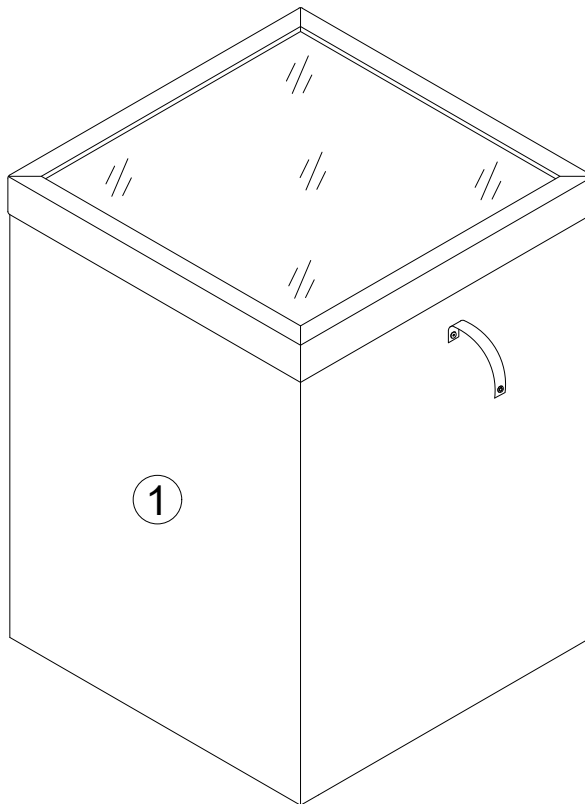

# 2

We recommend the use of the wall attachment bracket/strap provided for safety reasons. Secure the other end of the strap to the wall with an appropriate screw and wall plug for your wall type (not provided).

If in doubt please consult a qualified trades person.

Please ensure you secure your product to the wall for your and your family's safety before you use it.

Overall Dimensions: W41 x D41 x H55cm)

**GB** - Check regularly that all assembly fastenings are properly tightened and retighten when necessary