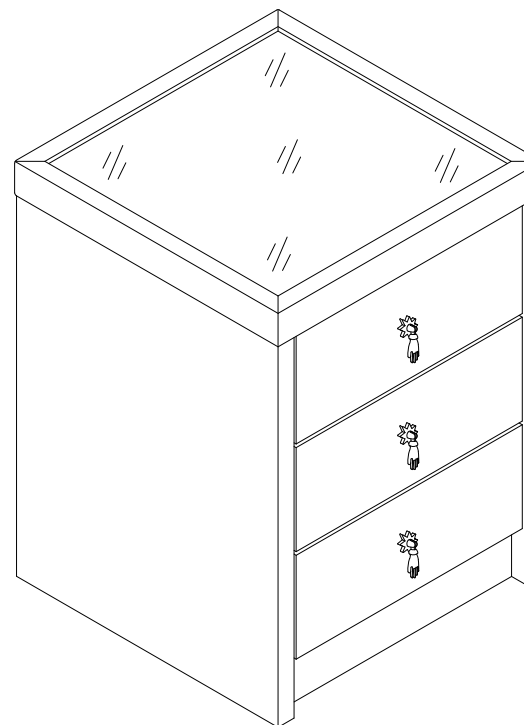

ROCKETT St GEORGE

Starlet Bedside

GB - Recommendations for the continual safe use of this product are stated on the final page of these instructions. Please retain for future reference.

FR - Les conseils d'utilisation de ce produit sont indiqués sur la dernière page de ces instructions. Veuillez les conserver pour vous y référer si besoin.

NL - Aanwijzingen voor veilig gebruik van dit meubel worden toegelicht op de laatste pagina van deze Instructies. Bewaar deze folder goed.

DE - Auf der letzten Seite dieser Anleitung findest du Hinweise für eine langfristig sichere Anwendung dieses Produktes. Bitte bewahre sie gut auf.

ES - Las recomendaciones para el uso continuado de este producto figuran en la última página de estas instrucciones. Por favor, consérvalas para futuras consultas.