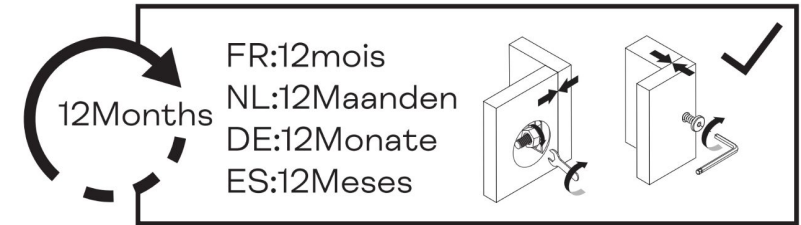

# 2

We recommend the use of the wall attachment bracket/strap provided for safety reasons. Secure the other end of the strap to the wall with an appropriate screw and wall plug for your wall type (not provided).

To hide the strap behind the unit, drill the hole lower than the top of unit.

Warning: Always ensure intended wall area to be drilled is free from hidden electrical wires, water and gas pipes.

NB: Wall fixings are not included-Please source suitable fixing for your wall type.

If in doubt please consult a qualified trades person.

Please ensure you secure your product to the wall for your and your family's safety before you use it.

Overall Dimensions: W41 x D41 x H55cm)

**GB** - Check regularly that all assembly fastenings are properly tightened and retighten when necessary