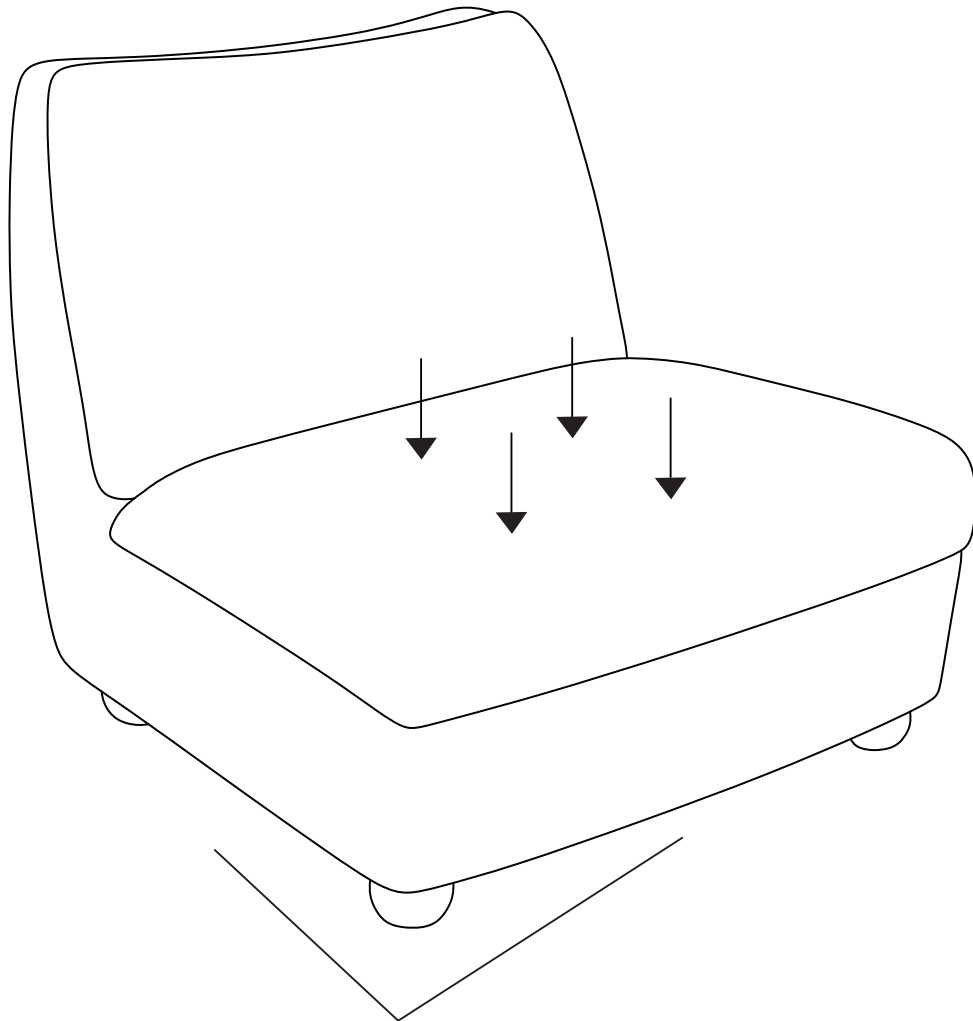

CALL: 0333 777 8999

GETTING TO KNOW YOUR PRODUCT

Components supplied. Please use this guide if you require replacement parts.

Ref	Visual	Qty
A		1
B		4
C		4

1.

2.

5.

Actual product size
H78×W81×D84.5cm