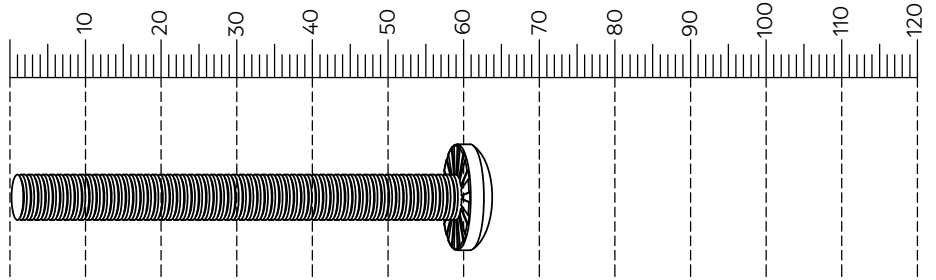

HAMILTON BAR STOOL-AB9453-AR2796-H91427-H91425

Components supplied. Please use this guide if you require replacement parts.

Assembly instructions

Ref	Dimensions	Visual	Qty	Ctn
1	510x545mm		1	1
2	490x460mm		1	1

Fixtures and fittings supplied (actual size)			
Ref	Dimensions	Qty	Spare Qty
A	M6x60mm	4	1

Fixtures and fittings supplied (not to scale)				
Ref	Dimensions	Qty	Spare Qty	Visual
B	5mm	1		
C	Ø14mm	4	1	
D	Ø25mm	4	1	
E	Ø10mm	4	1	