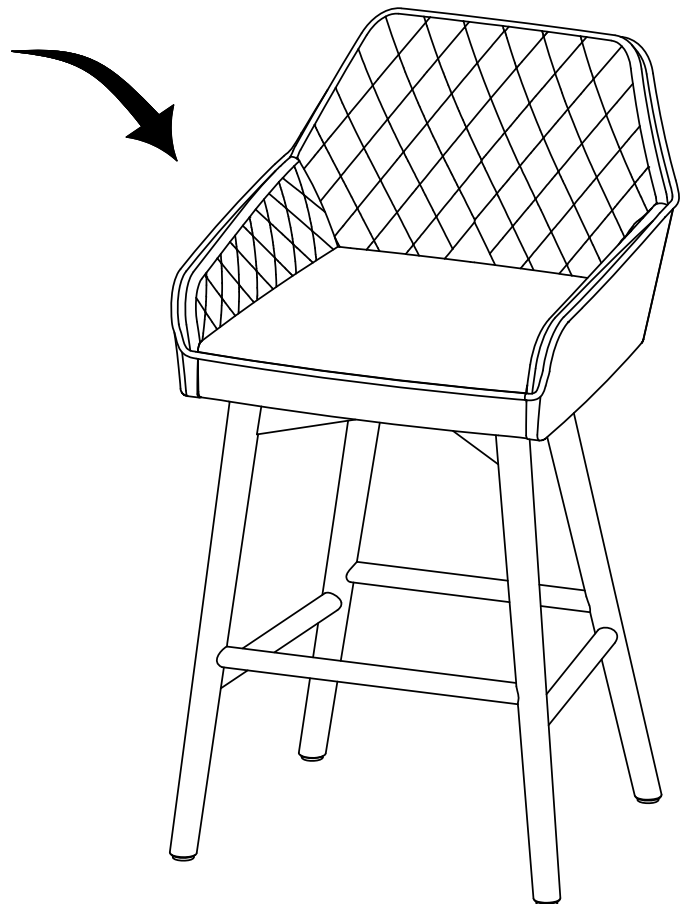

HAMILTON BAR STOOL-AB9453-AR2796-H91427-H91425

Components supplied. Please use this guide if you require replacement parts.

Assembly instructions

Ref	Dimensions	Visual	Qty	Ctn
1	510x545mm		1	1
2	490x460mm		1	1

Fixtures and fittings supplied (actual size)			
Ref	Dimensions	Qty	Spare Qty
A	M6x60mm	4	1

Fixtures and fittings supplied (not to scale)				
Ref	Dimensions	Qty	Spare Qty	Visual
B	5mm	1		
C	Ø14mm	4	1	
D	Ø25mm	4	1	
E	Ø10mm	4	1	

HAMILTON BAR STOOL-AB9453-AR2796-H91427-H91425

Assembly instructions

1.

A	M6x60mm	4	
B	5mm	1	
C	Ø14mm	4	
D	Ø25mm	4	
E	Ø10mm	4	

NEXT

HAMILTON BAR STOOL-AB9453-AR2796-H91427-H91425

Assembly instructions

Actual product size
H92 x W51 x D54cm