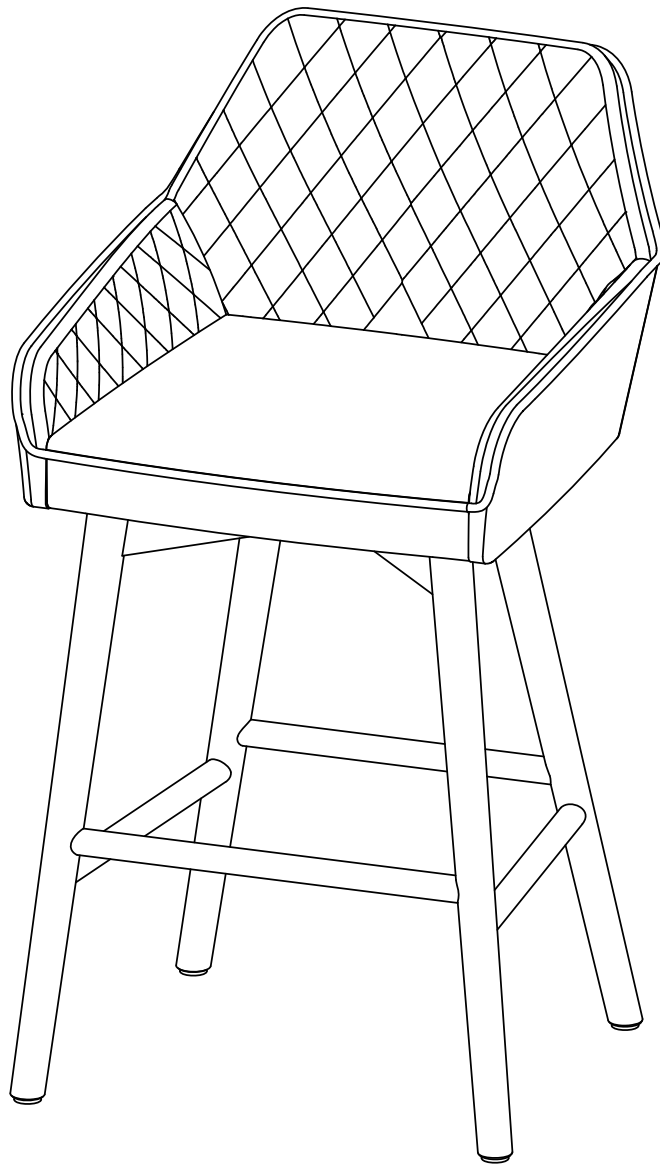

NEXT

HAMILTON BAR STOOL-AB9453-AR2796-H91427-H91425

Assembly instructions

Actual product size
H92 x W51 x D54cm

Need Help ?

With: Assembly instruction
Missing or damaged parts
CALL: 0333 777 8999

IMPORTANT-RETAIN FOR FUTURE REFERENCE

BEFORE YOU START

Assembly instructions

Number of people required to assemble

Two people are required to assemble this item

Time to assemble: 30 minutes

Item No.	Fabric name - leg	Fabric composition
AB9453	MONZA DARK GREY - BRONX FINISH	Face 100% Polyurethane, Base 65% Polyester, 35% Cotton
AR2796	MONZA PEPPERCORN - BRONX FINISH	Face 100% Polyurethane, Base 65% Polyester, 35% Cotton
H91427	NATURAL TWEED - HAYFORD FINISH	100% Polyester
H91425	MONZA MINK - BRONX FINISH	100% Polyester