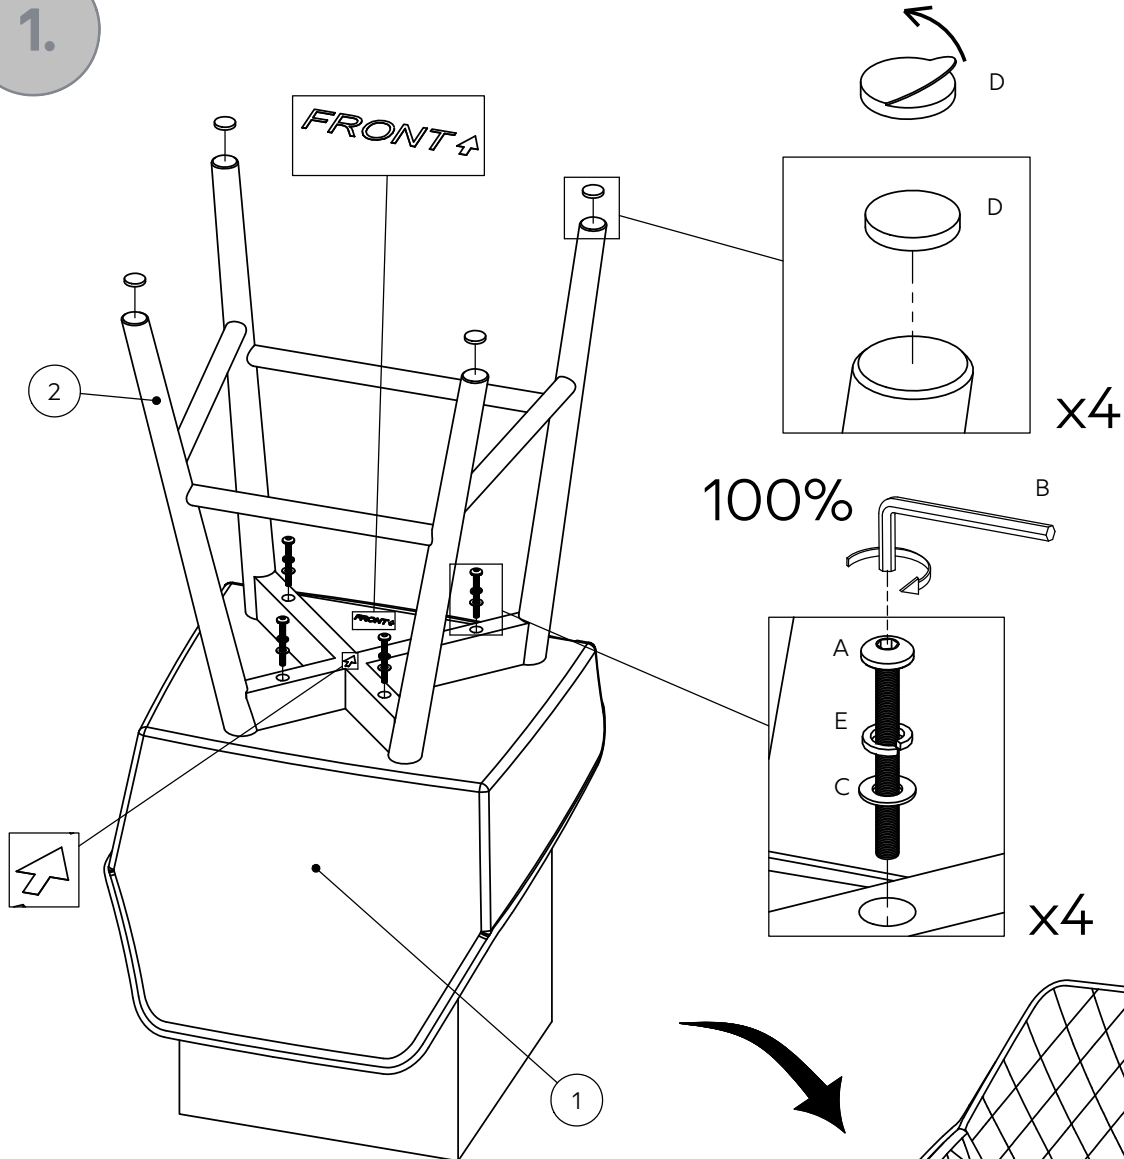

HAMILTON BAR STOOL-AB9453-AR2796-H91427-H91425

Components supplied. Please use this guide if you require replacement parts.

Assembly instructions

Ref	Dimensions	Visual	Qty	Ctn
1	510x545mm		1	1
2	490x460mm		1	1

Fixtures and fittings supplied (actual size)			
Ref	Dimensions	Qty	Spare Qty
A	M6x60mm	4	1

Fixtures and fittings supplied (not to scale)				
Ref	Dimensions	Qty	Spare Qty	Visual
B	5mm	1		
C	Ø14mm	4	1	
D	Ø25mm	4	1	
E	Ø10mm	4	1	

HAMILTON BAR STOOL-AB9453-AR2796-H91427-H91425

Assembly instructions

1.

A	M6x60mm	4	
B	5mm	1	
C	Ø14mm	4	
D	Ø25mm	4	
E	Ø10mm	4	

NEXT

HAMILTON BAR STOOL-AB9453-AR2796-H91427-H91425

Assembly instructions

Actual product size
H92 x W51 x D54cm