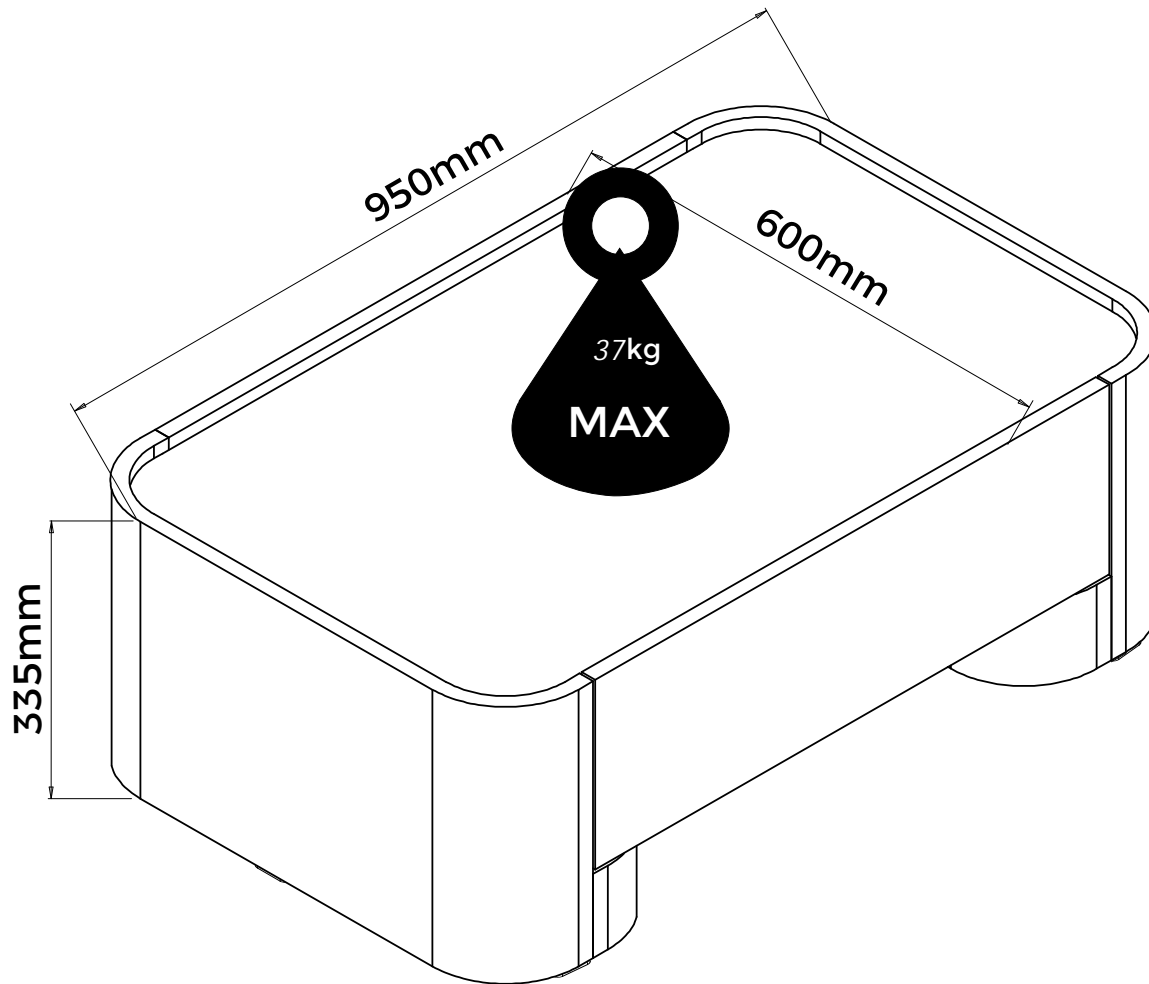

13

GB Check regularly that all assembly fastenings are properly tightened and retighten when necessary.

FR Vérifiez régulièrement que toutes les fixations soient bien serrées et resserrez si nécessaire.

ES Comprueba regularmente que las fijaciones estén bien apretadas y vuelve a apretarlas en caso necesario.

NL Controleer regelmatig of alle bevestigingen goed zijn aangedraaid; draai ze indien nodig opnieuw aan.

DE Regelmäßig kontrollieren, dass alle Beschläge und Verschraubungen gut festgezogen sind und sie bei Bedarf nachziehen.