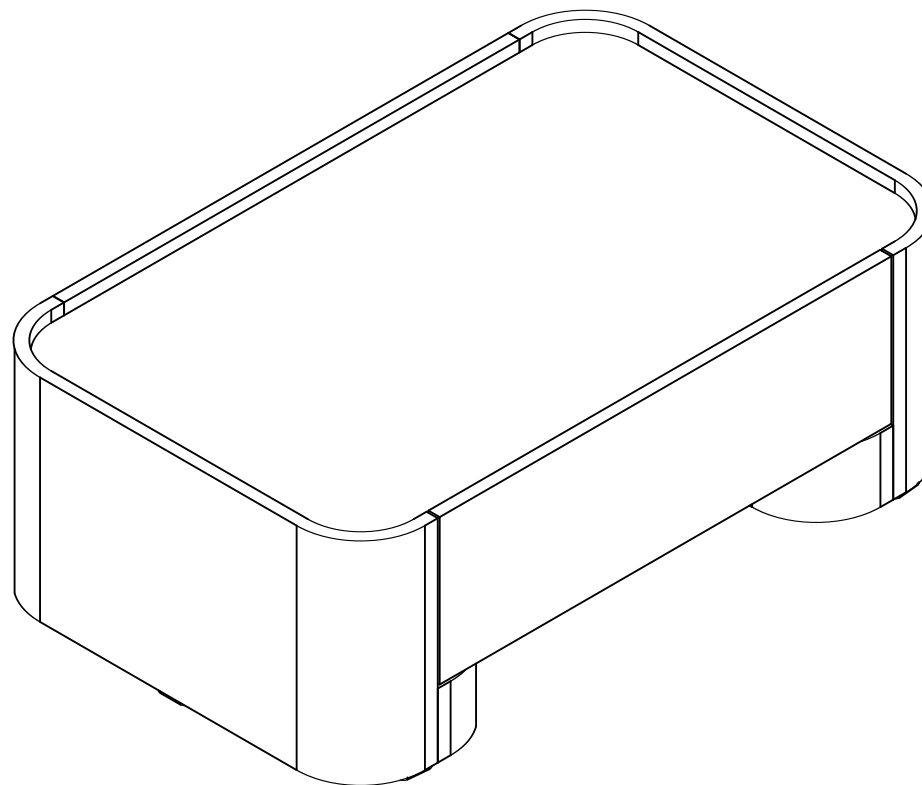

MADE⁺

Kain

Storage Coffee Table

Table basse

Koffietafel

Couchtisch

Mesa de centro

GB - Recommendations for the continual safe use of this product are stated on the final page of these instructions. Please retain for future reference.

Kain Storage Coffee Table - H93027/H93031/W87684
Made in China

SAFETY DISCLAIMER

GB

- A safety strap / bracket is included with this item.
Please ensure the strap / bracket is attached to the product and the wall to ensure it remains stable at all times during use.
- The unit must only be used on a level floor.