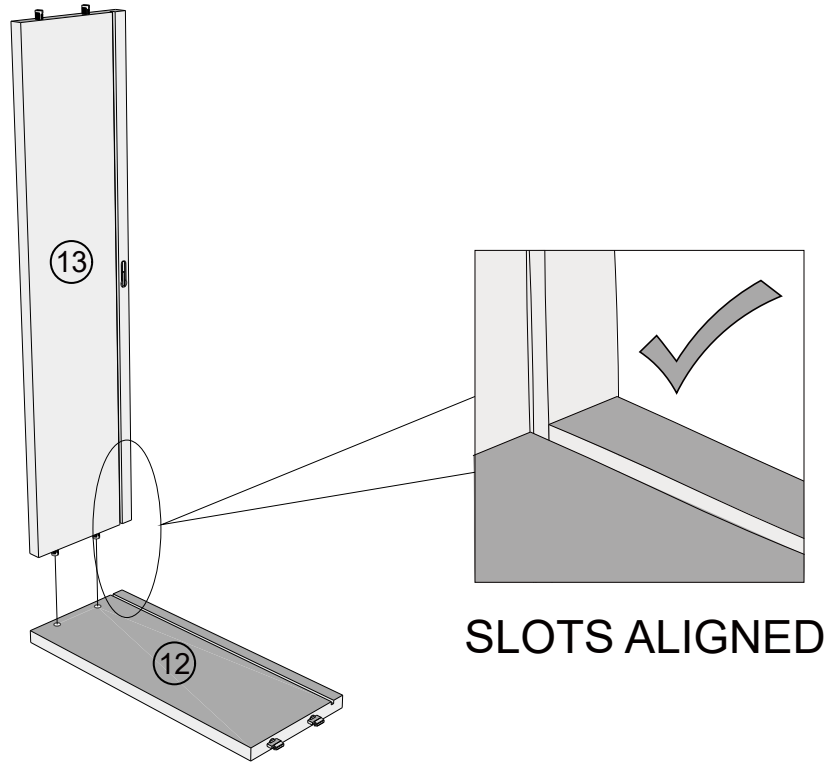

### Assembly instructions

11

We recommend the use of the wall attachment bracket/strap provided for safety reasons. Secure the strap to the wall with an appropriate screw and wall plug for your wall type (not provided). To hide the strap behind the unit, drill the hole lower than the top of unit.

Attach the other end of the strap to the underside of the top panel with screw.

Warning: Always ensure intended wall area to be drilled is free from hidden electrical wires, water and gas pipes.

NB: Wall fixings are not included - Please source suitable fixing for your wall type.

If in doubt please consult a qualified trades person.

Please ensure you secure your product to the wall for your and your family's safety before you use it.

S41	Ø4 x 15mm	2		 not supplied
T39	N/A	2		

12

x6