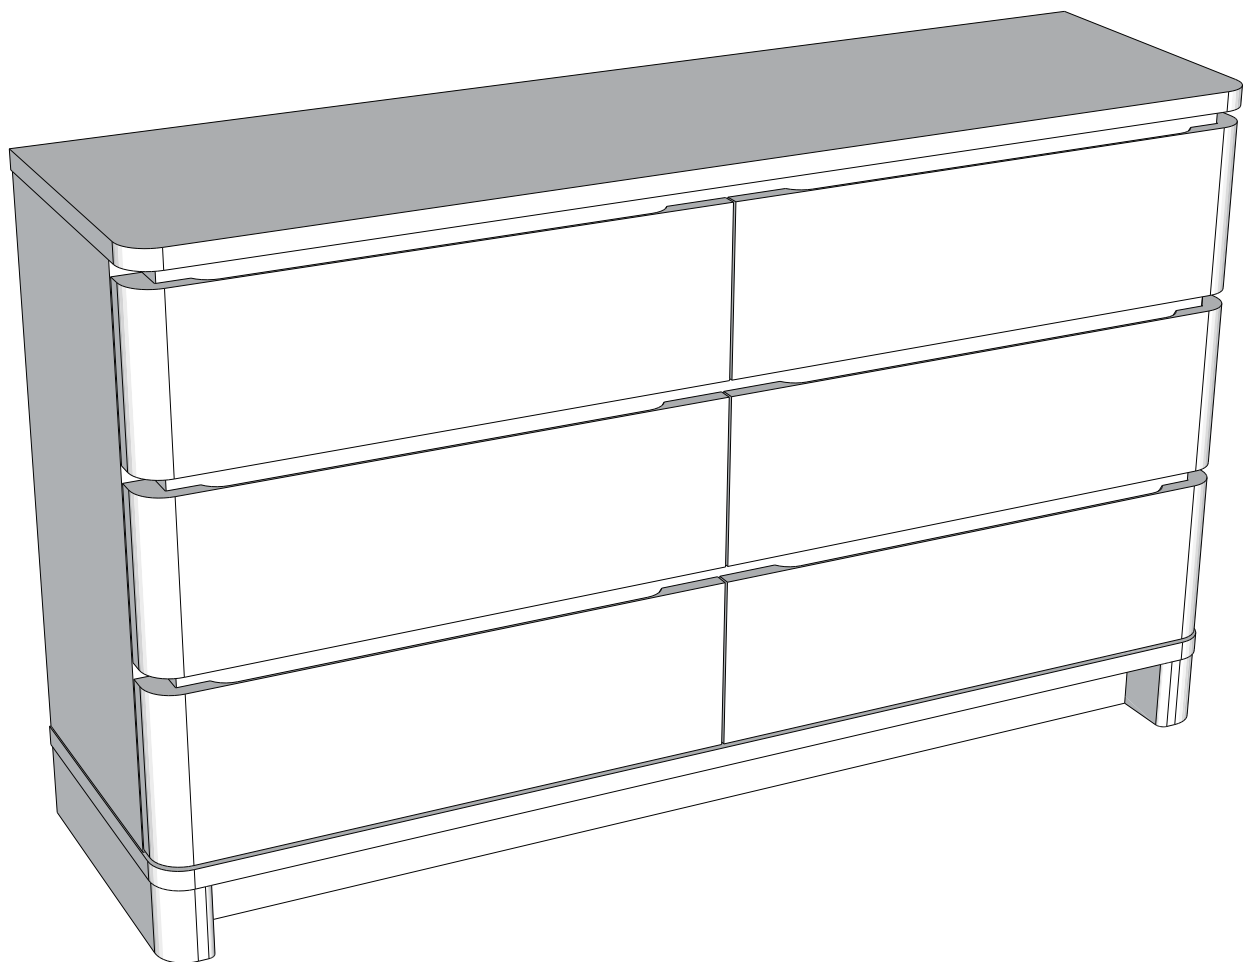

## SIERRA CHEST H93750 Assembly instructions

**Actual product size**  
H83 x W140 x D40 cm