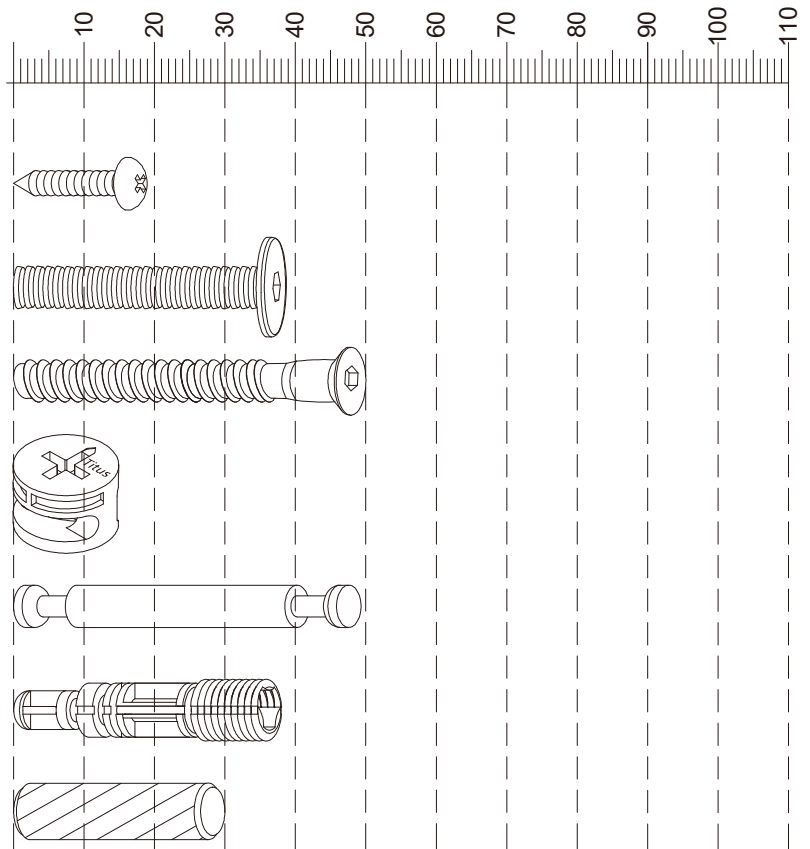

### GETTING TO KNOW YOUR PRODUCT

x6

x3

Components supplied. Please use this guide if you require replacement parts.

Ref	Dimensions	Visual	Qty	Ctn
1	34.5x132.5cm		1	1
2	34.5x132.5cm		1	1
3	36x69.5cm		1	2
4	34x69.5cm		1	2
5	13x132.5cm		2	1
6	34x69.5cm		1	2
7	9.5x40cm		1	1
8	9.5x127.5cm		1	1
9	9.5x40cm		1	1

Ref	Dimensions	Visual	Qty	Ctn
10	40x140cm		1	1
11	40x140cm		1	1
12	16.5x35cm		6	1
13	16.5x60cm		6	2
14	16.5x35cm		6	1
15	6x33cm		6	1
16	34x60.5cm		6	2
17	21x69.5cm		3	2
18	21x69.5cm		3	2

#### Fixtures and fittings supplied (actual size)

Ref	Dimensions	Qty	Spare Qty
S41	Ø4 x 15mm	2	1
V68	Ø6 x 35mm	4	1
Y8	Ø6 x 50mm	2	1
B3	Ø15 x 12mm	6	2
B15	Ø6 x 49.5mm	3	1
B8	Ø8 x 38mm	N/A	2
D6	Ø8 x 30mm	N/A	2

#### Fixtures and fittings supplied ( not to scale)

Ref	Dimensions	Qty	Spare Qty	Visual
T39	N/A	2	N/A	
T1	N/A	2	N/A	

1

B15	Ø6 x 49.5mm	3	
B3	Ø15 x 12mm	6	  not supplied

2

Y8	Ø6 x 50mm	2	
T1	N/A	2	

3

4