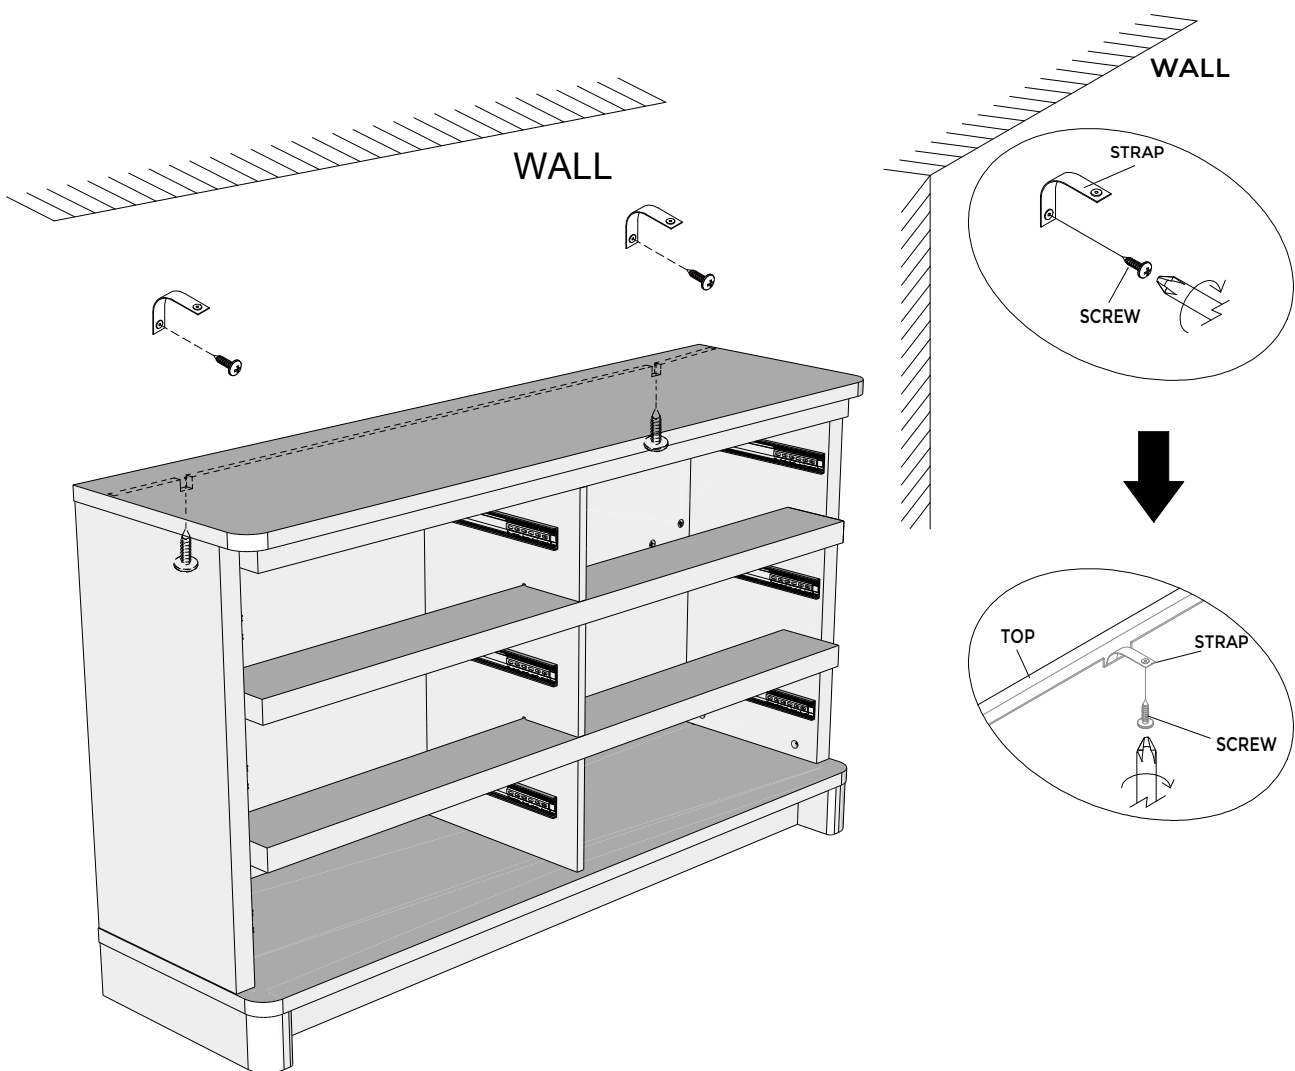

NEXT SIERRA CHEST

H93750

Assembly instructions

11

We recommend the use of the wall attachment bracket/strap provided for safety reasons. Secure the strap to the wall with an appropriate screw and wall plug for your wall type (not provided). To hide the strap behind the unit, drill the hole lower than the top of unit.

Attach the other end of the strap to the underside of the top panel with screw.

Warning: Always ensure intended wall area to be drilled is free from hidden electrical wires, water and gas pipes.

NB: Wall fixings are not included - Please source suitable fixing for your wall type.

If in doubt please consult a qualified trades person.

Please ensure you secure your product to the wall for your and your family's safety before you use it.

S41	Ø4 x 15mm	2		 not supplied
T39	N/A	2