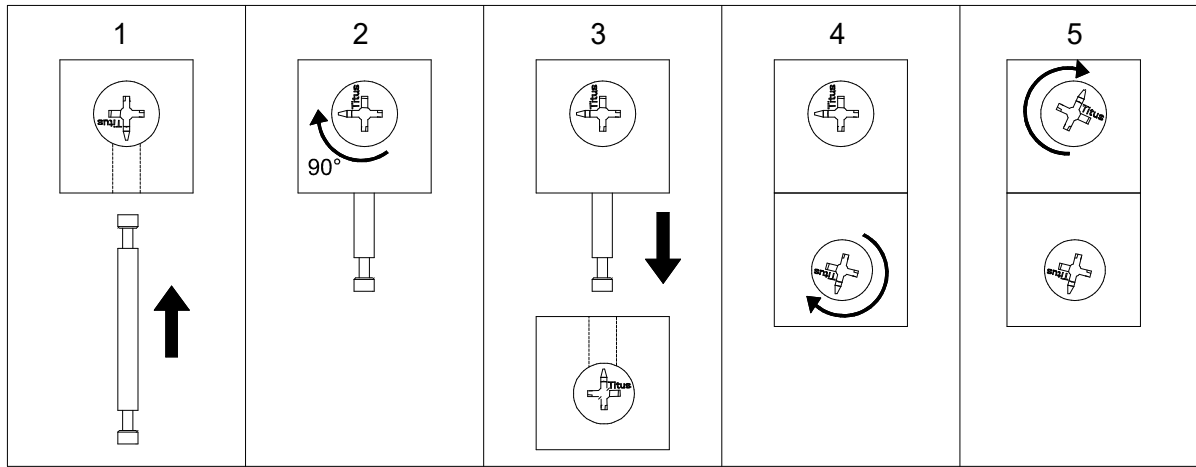

1

B15	Ø6 x 49.5mm	3	
B3	Ø15 x 12mm	6	 not supplied