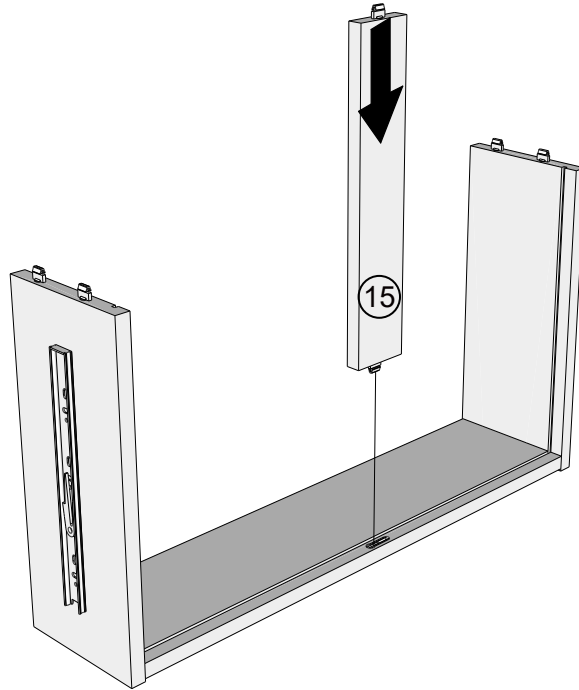

Attach the other end of the strap to the underside of the top panel with screw.

Warning: Always ensure intended wall area to be drilled is free from hidden electrical wires, water and gas pipes.

NB: Wall fixings are not included - Please source suitable fixing for your wall type.

If in doubt please consult a qualified trades person.

Please ensure you secure your product to the wall for your and your family's safety before you use it.

S41	Ø4 x 15mm	2		 not supplied
T39	N/A	2		

12

x6

13

x6

14

x6

15

x6

16

Note: Drawer will be permanently assembled once panel ⑰ is fitted.