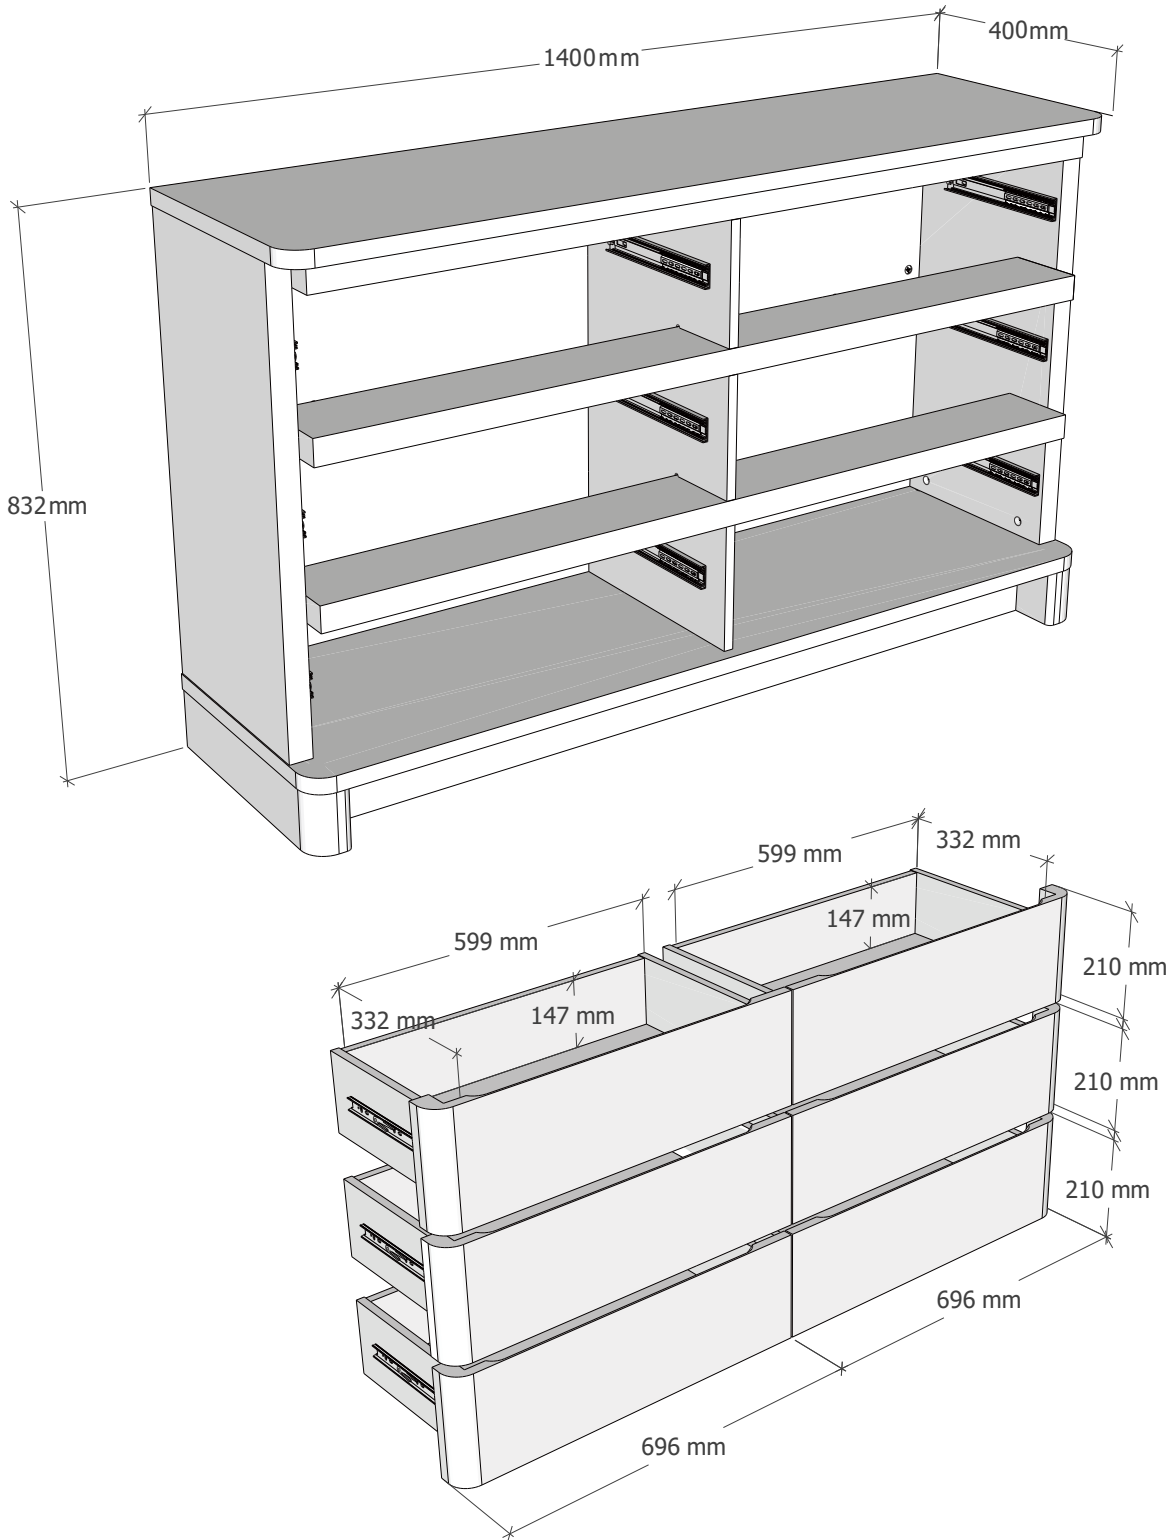

13

x6

14

x6

15

x6

16

Note: Drawer will be permanently assembled once panel ⑰ is fitted.

x3

17

Note: Drawer will be permanently assembled once panel ⑱ is fitted.

x3

18

# NEXT SIERRA CHEST

H93750

**Actual product size**  
H83 x W140 x D40 cm