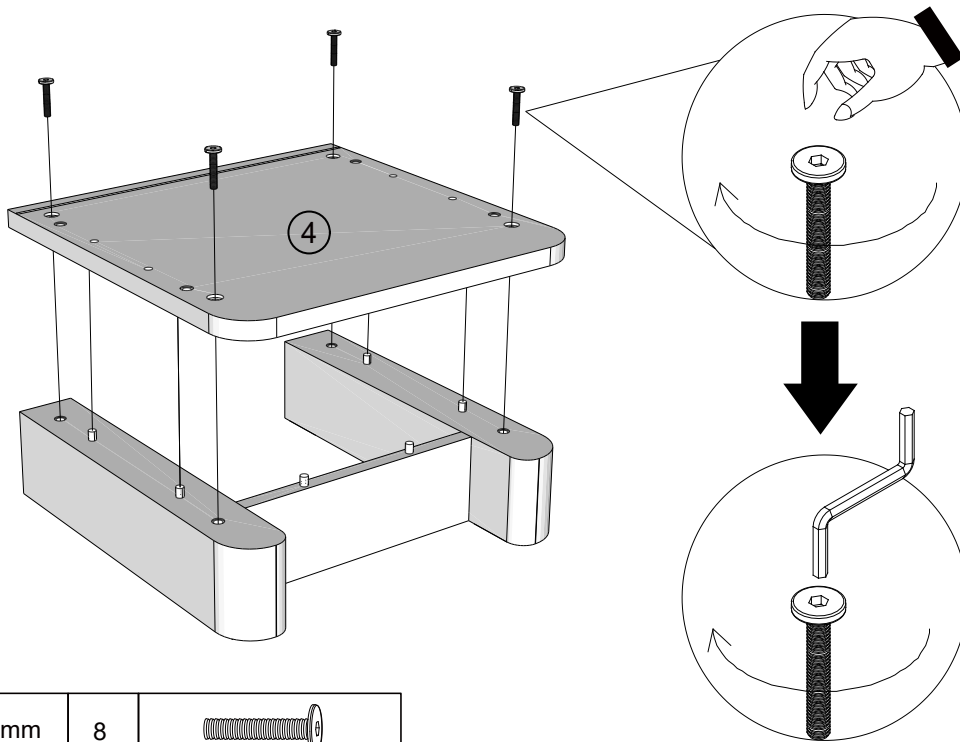

1

x2

2

x2

V68	Ø6 x 35mm	8	
T1	N/A	2