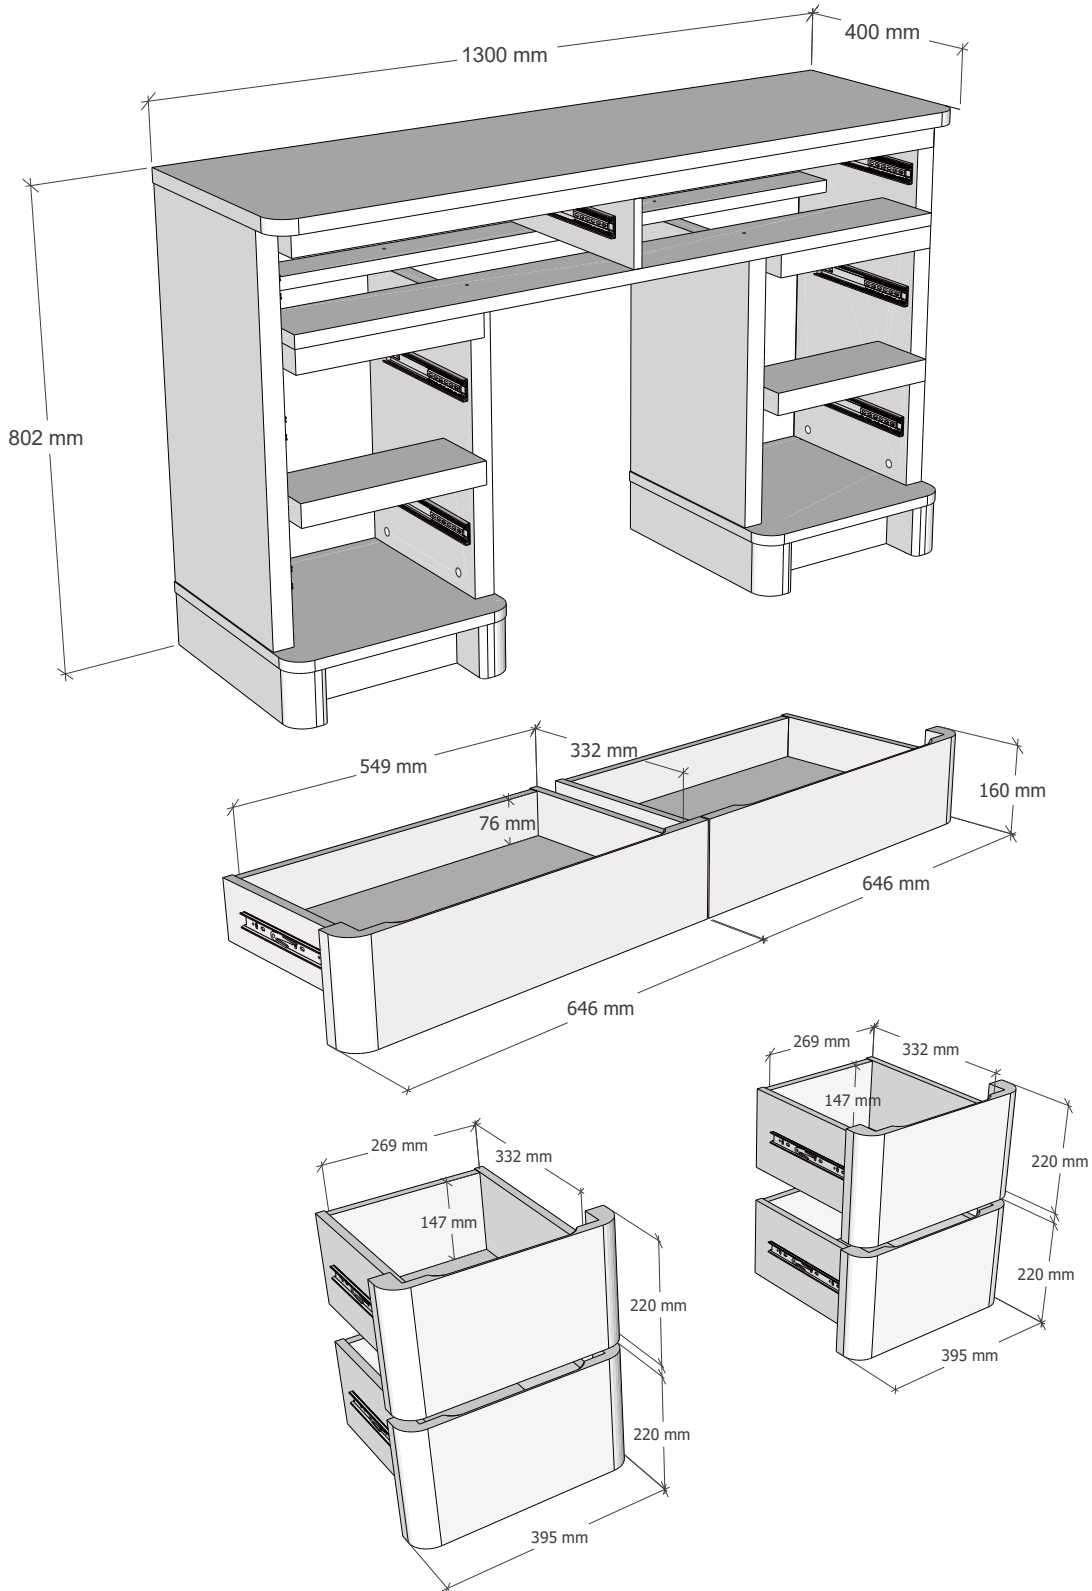

27

x4

28

Note: Drawer will be permanently assembled once panel ②7 is fitted.

x4

NEXT

SIERRA DRESSING TABLE H93751

Actual product size
H80 x W130 x D40 cm