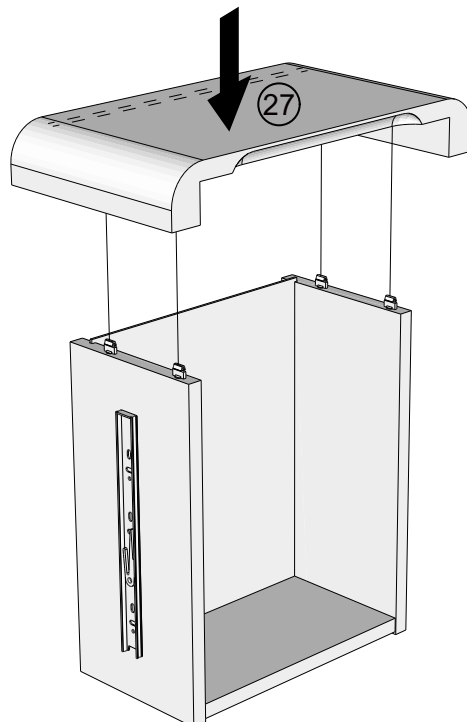

23

Note: Drawer will be permanently assembled once panel (21) is fitted.

24

Note: Drawer will be permanently assembled once panel (22) is fitted.

NEXT

SIERRA DRESSING TABLE H93751 Assembly instructions

25

26

27

x4

28

Note: Drawer will be permanently assembled once panel ②7 is fitted.

x4

NEXT

SIERRA DRESSING TABLE H93751

Actual product size
H80 x W130 x D40 cm