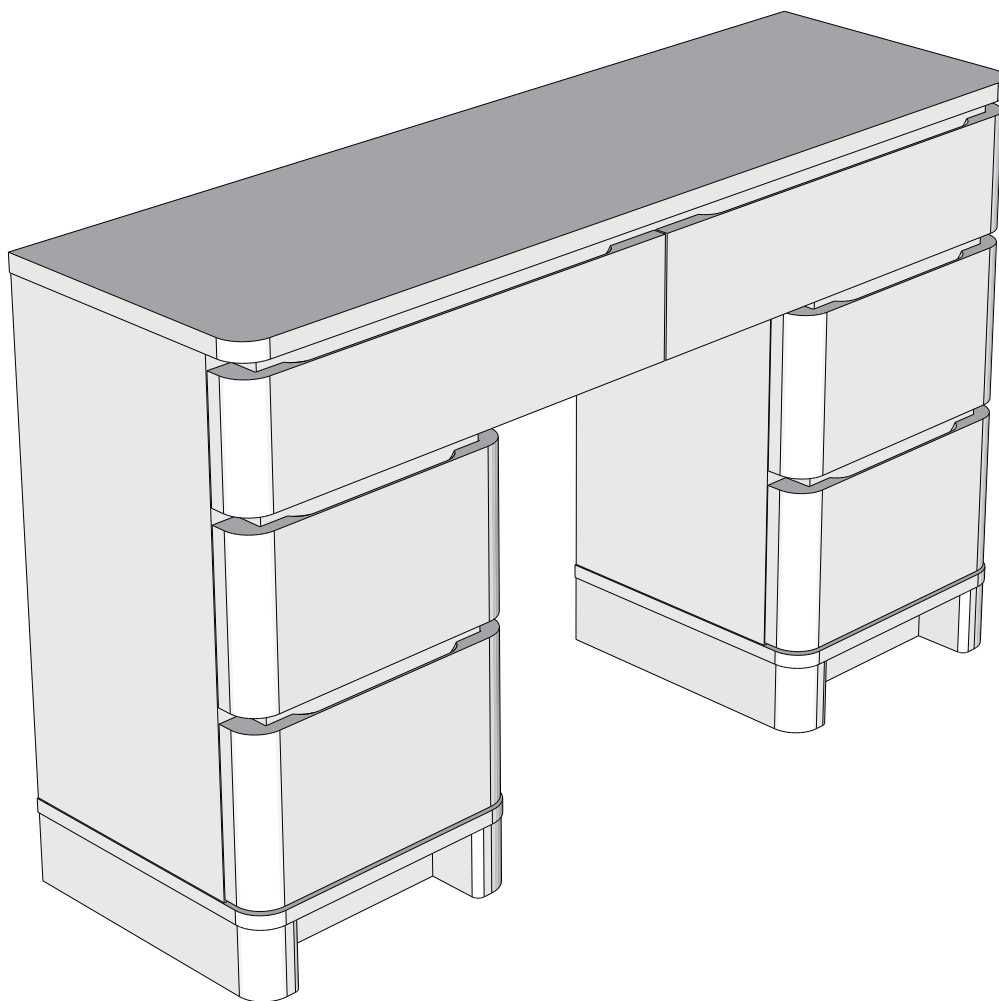

NEXT

SIERRA DRESSING TABLE

H93751
Assembly instructions

Actual product size
H80 x W130 x D40 cm

Need Help ?

With: Assembly instruction
Missing or damaged parts

IMPORTANT - RETAIN FOR FUTURE REFERENCE

CALL: 0333 777 8999