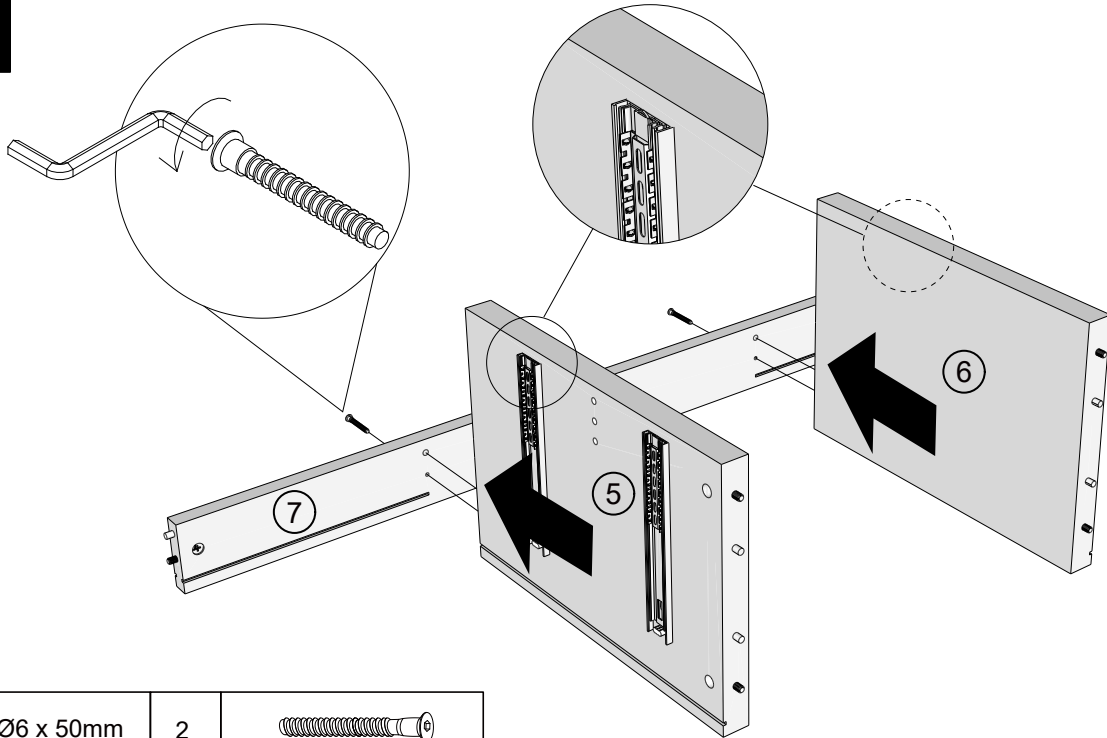

Fixtures and fittings supplied (actual size)

Ref	Dimensions	Qty	Spare Qty
S41	Ø4 x 15mm	2	1
V68	Ø6 x 35mm	8	1
Y8	Ø6 x 50mm	6	1
B3	Ø15 x 12mm	N/A	2
B8	Ø8 x 38mm	N/A	2
D6	Ø8 x 30mm	N/A	2

Fixtures and fittings supplied (not to scale)

Ref	Dimensions	Qty	Spare Qty	Visual
T39	N/A	2	N/A	
T1	N/A	2	N/A	
T38	N/A	12	2	

1

x2

2

x2

V68	Ø6 x 35mm	8	
T1	N/A	2	

3

Y8	Ø6 x 50mm	2	
T1	N/A	2	