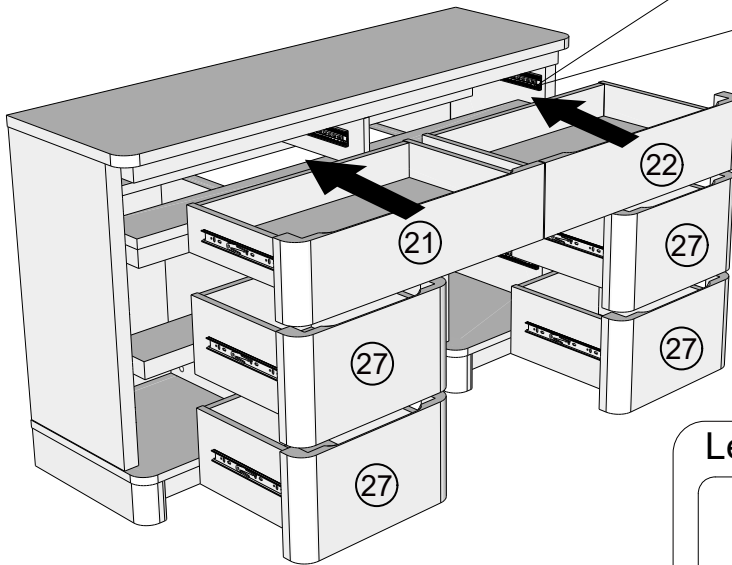

23

Note: Drawer will be permanently assembled once panel (21) is fitted.

24

Note: Drawer will be permanently assembled once panel (22) is fitted.

NEXT

SIERRA DRESSING TABLE H93751 Assembly instructions

25

26

27

x4

28

Note: Drawer will be permanently assembled once panel ②7 is fitted.

x4

NEXT

SIERRA DRESSING TABLE H93751

Actual product size
H80 x W130 x D40 cm