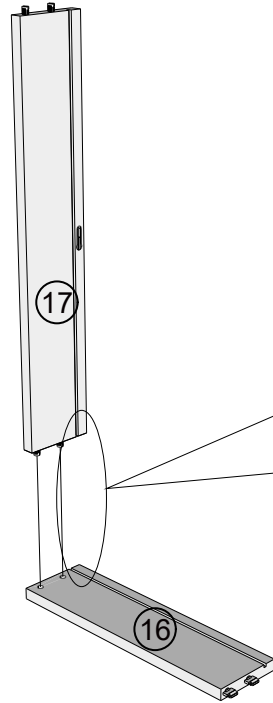

Attach the other end of the strap to the underside of the top panel with screw.

Warning: Always ensure intended wall area to be drilled is free from hidden electrical wires, water and gas pipes.

NB: Wall fixings are not included - Please source suitable fixing for your wall type.

If in doubt please consult a qualified trades person.

Please ensure you secure your product to the wall for your and your family's safety before you use it.

S41	Ø4 x 15mm	2		 not supplied
T39	N/A	2		

19

SLOTS ALIGNED