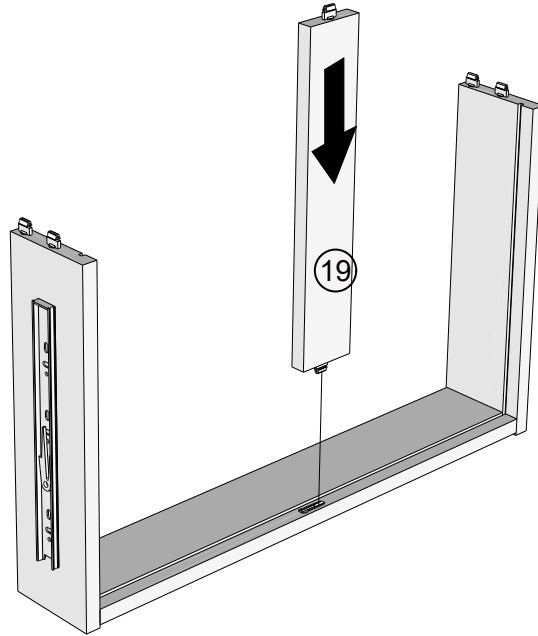

If in doubt please consult a qualified trades person.

Please ensure you secure your product to the wall for your and your family's safety before you use it.

S41	Ø4 x 15mm	2		 not supplied
T39	N/A	2		

19

SLOTS ALIGNED

x2

20

SLOTS ALIGNED

x2

21

x2

22

x2

23

Note: Drawer will be permanently assembled once panel (21) is fitted.

24

Note: Drawer will be permanently assembled once panel (22) is fitted.

NEXT

SIERRA DRESSING TABLE H93751 Assembly instructions

25

26