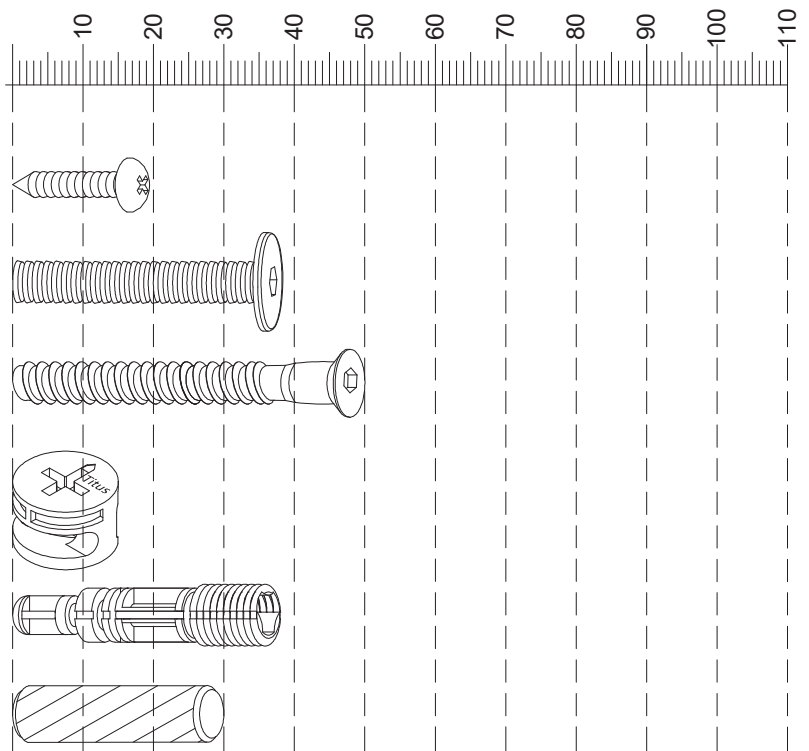

Ref	Dimensions	Visual	Qty	Ctn
1	9.5x40cm		2	2
2	9.5x40cm		2	2
3	9.5x27.5cm		2	2
4	40x40cm		2	2
5	34x48.5cm		1	2
6	34x48.5cm		1	2
7	9.5x122.5cm		1	1
8	13x122.5cm		1	1
9	13x32.5cm		2	1
10	34x66.5cm		1	2
11	34x66.5cm		1	2
12	33.5x49.5cm		2	2
13	15.5x36cm		1	1
14	16.5x123.5cm		1	1

Ref	Dimensions	Visual	Qty	Ctn
15	40x130cm		1	1
16	9.5x35cm		2	1
17	9.5x55cm		2	2
18	9.5x35cm		2	1
19	6x33cm		2	1
20	34x55.5cm		2	2
21	16x64.5cm		1	2
22	16x64.5cm		1	2
23	16.5x35cm		4	1
24	16.5x27cm		4	2
25	16.5x35cm		4	1
26	27.5x34cm		4	2
27	22x39.5cm		4	1

Fixtures and fittings supplied (actual size)

Ref	Dimensions	Qty	Spare Qty
S41	Ø4 x 15mm	2	1
V68	Ø6 x 35mm	8	1
Y8	Ø6 x 50mm	6	1
B3	Ø15 x 12mm	N/A	2
B8	Ø8 x 38mm	N/A	2
D6	Ø8 x 30mm	N/A	2

Fixtures and fittings supplied (not to scale)