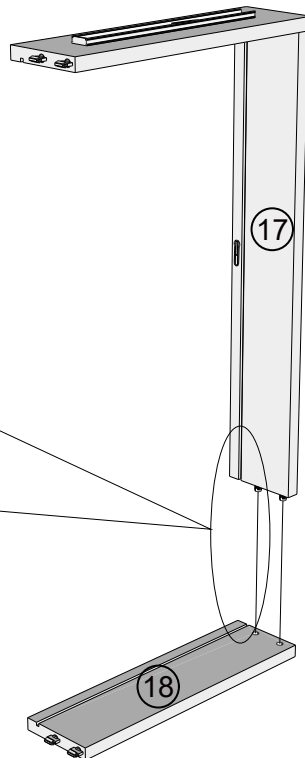

Attach the other end of the strap to the underside of the top panel with screw.

Warning: Always ensure intended wall area to be drilled is free from hidden electrical wires, water and gas pipes.

NB: Wall fixings are not included - Please source suitable fixing for your wall type.

If in doubt please consult a qualified trades person.

Please ensure you secure your product to the wall for your and your family's safety before you use it.

S41	Ø4 x 15mm	2		 not supplied
T39	N/A	2		

19

SLOTS ALIGNED

x2

20

SLOTS ALIGNED

x2

21

x2

22

x2