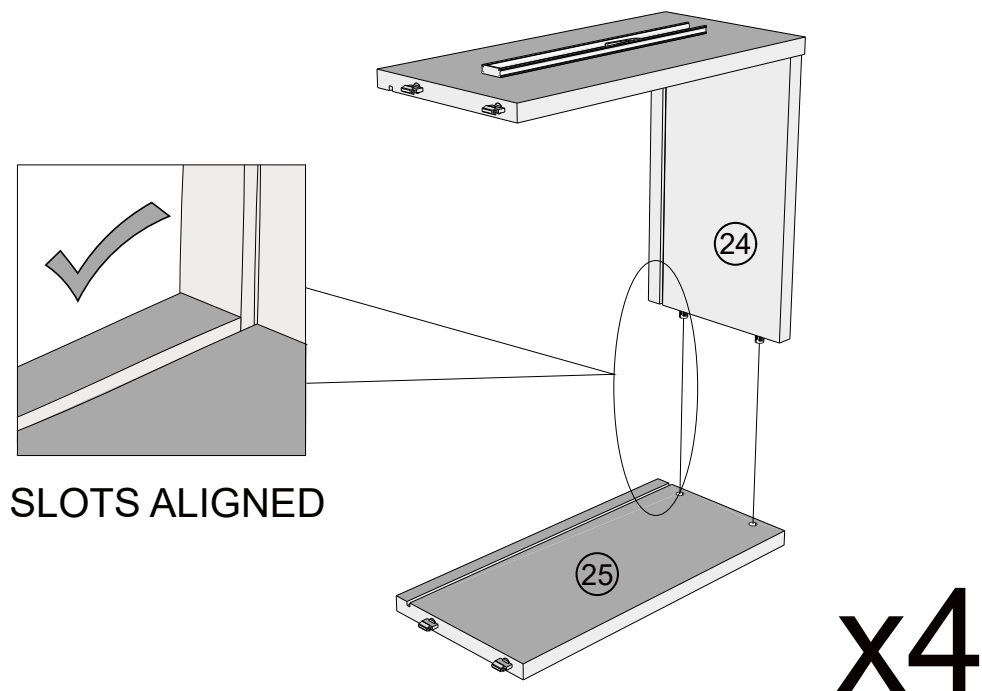

23

Note: Drawer will be permanently assembled once panel (21) is fitted.

24

Note: Drawer will be permanently assembled once panel (22) is fitted.

NEXT

SIERRA DRESSING TABLE H93751 Assembly instructions

25

26

27

x4

28

Note: Drawer will be permanently assembled once panel ②7 is fitted.

x4

NEXT

SIERRA DRESSING TABLE H93751

Actual product size
H80 x W130 x D40 cm