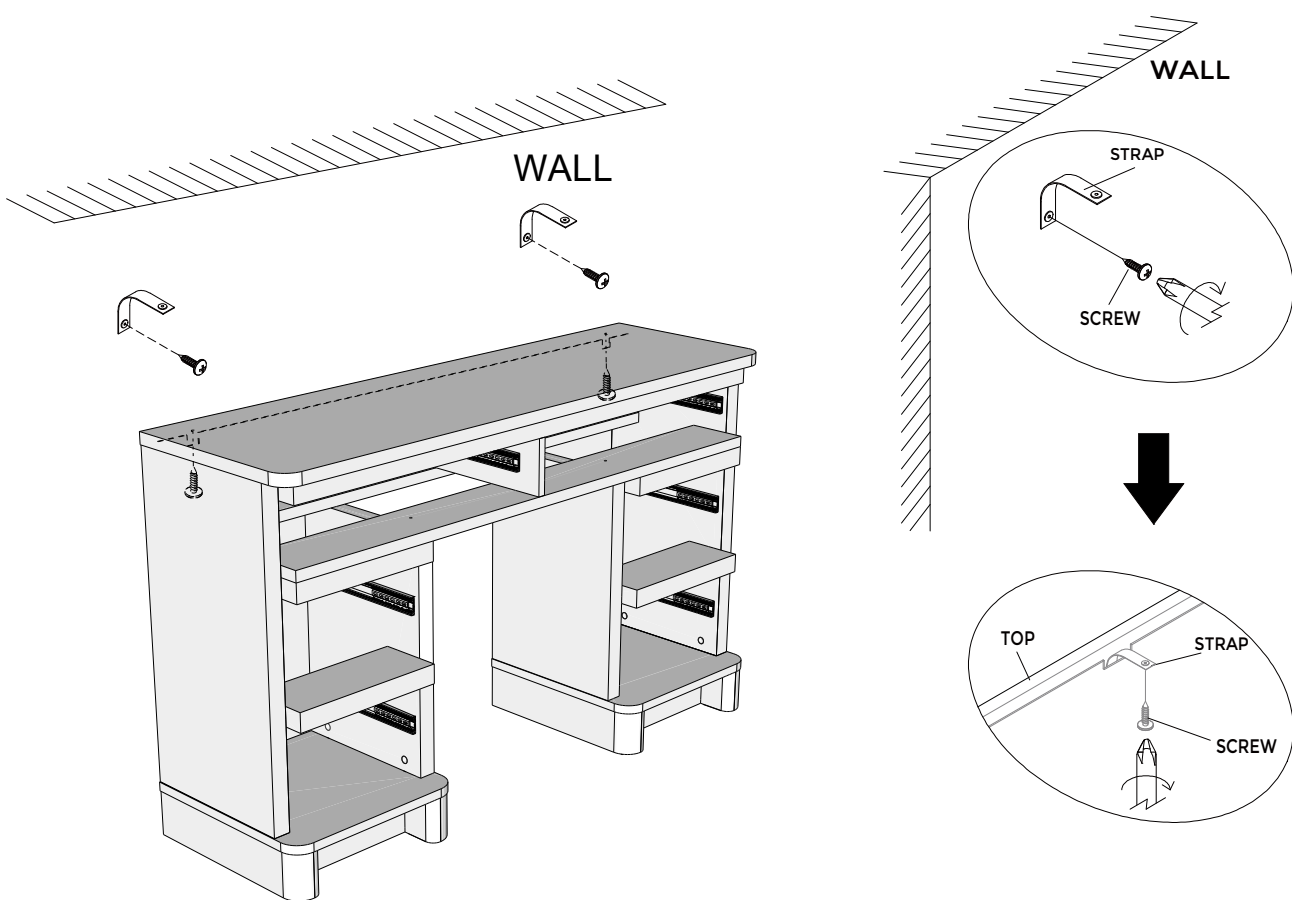

NEXT SIERRA DRESSING TABLE

H93751

Assembly instructions

18

We recommend the use of the wall attachment bracket/strap provided for safety reasons. Secure the strap to the wall with an appropriate screw and wall plug for your wall type (not provided). To hide the strap behind the unit, drill the hole lower than the top of unit.

Attach the other end of the strap to the underside of the top panel with screw.

Warning: Always ensure intended wall area to be drilled is free from hidden electrical wires, water and gas pipes.

NB: Wall fixings are not included - Please source suitable fixing for your wall type.

If in doubt please consult a qualified trades person.

Please ensure you secure your product to the wall for your and your family's safety before you use it.

S41	Ø4 x 15mm	2		 not supplied
T39	N/A	2