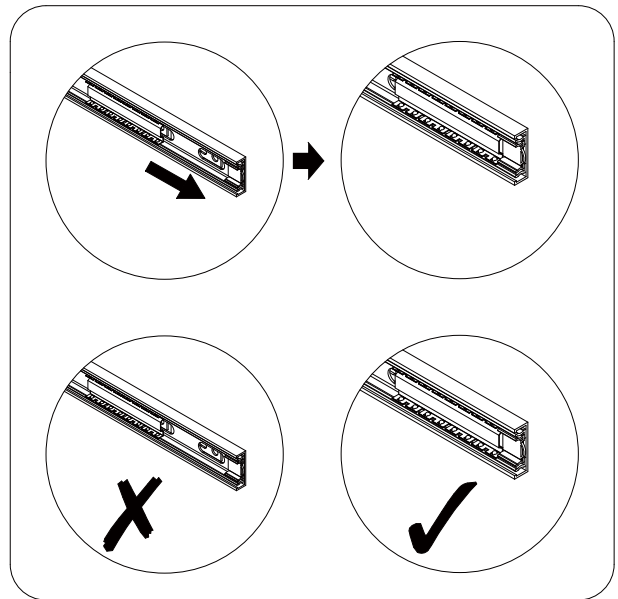

27

x4

28

Note: Drawer will be permanently assembled once panel ②7 is fitted.

x4

NEXT

SIERRA DRESSING TABLE H93751

Actual product size
H80 x W130 x D40 cm