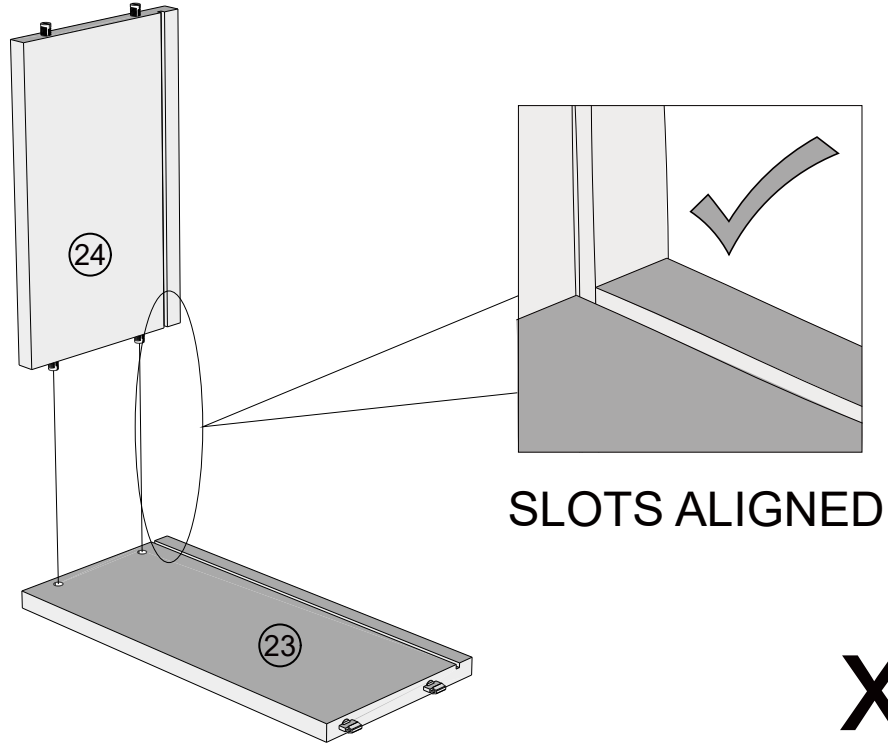

23

Note: Drawer will be permanently assembled once panel (21) is fitted.

24

Note: Drawer will be permanently assembled once panel (22) is fitted.

NEXT

SIERRA DRESSING TABLE H93751 Assembly instructions

25

26

27

x4

28

Note: Drawer will be permanently assembled once panel ②7 is fitted.

x4

NEXT

SIERRA DRESSING TABLE H93751

Actual product size
H80 x W130 x D40 cm