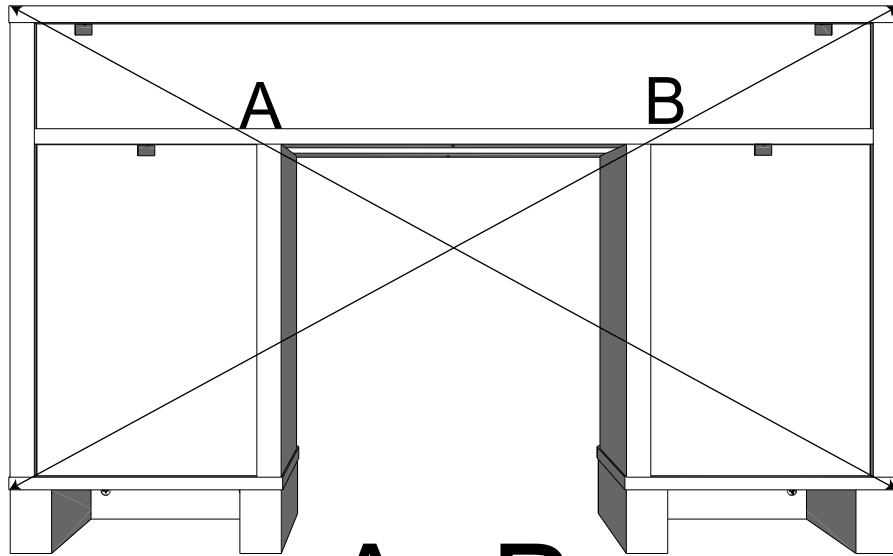

16

$$A=B$$

17

T38

N/A

12

not supplied