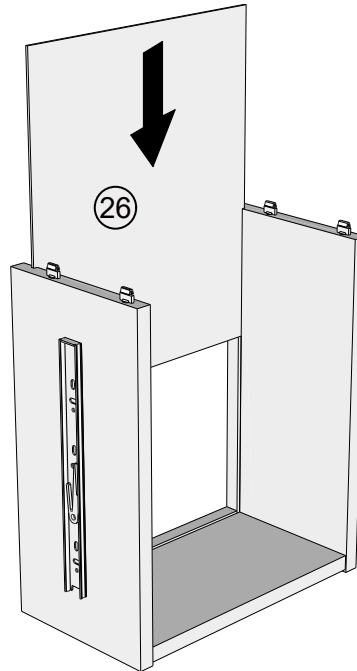

23

Note: Drawer will be permanently assembled once panel (21) is fitted.

24

Note: Drawer will be permanently assembled once panel (22) is fitted.

NEXT

SIERRA DRESSING TABLE H93751 Assembly instructions

25

26

27

x4

28

Note: Drawer will be permanently assembled once panel ②7 is fitted.

x4

NEXT

SIERRA DRESSING TABLE H93751

Actual product size
H80 x W130 x D40 cm