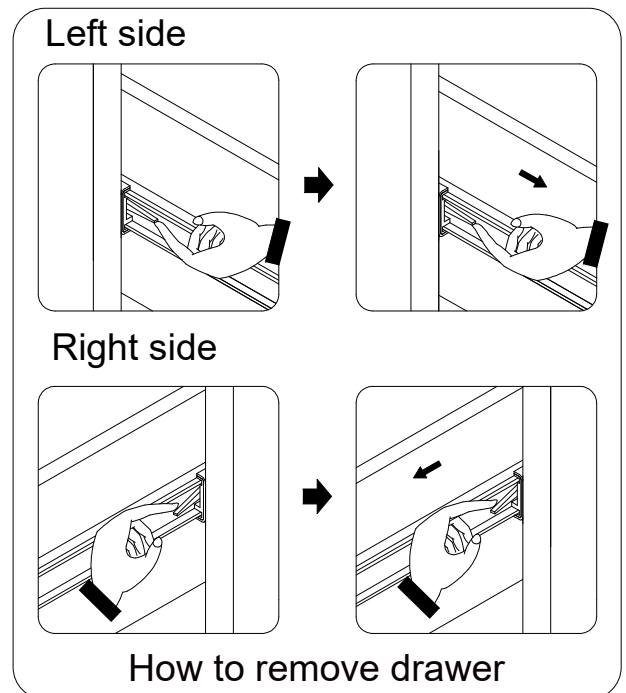

23

Note: Drawer will be permanently assembled once panel (21) is fitted.

24

Note: Drawer will be permanently assembled once panel (22) is fitted.

NEXT

SIERRA DRESSING TABLE H93751 Assembly instructions

25

26

27

x4

28

Note: Drawer will be permanently assembled once panel ②7 is fitted.

x4

NEXT

SIERRA DRESSING TABLE H93751

Actual product size
H80 x W130 x D40 cm