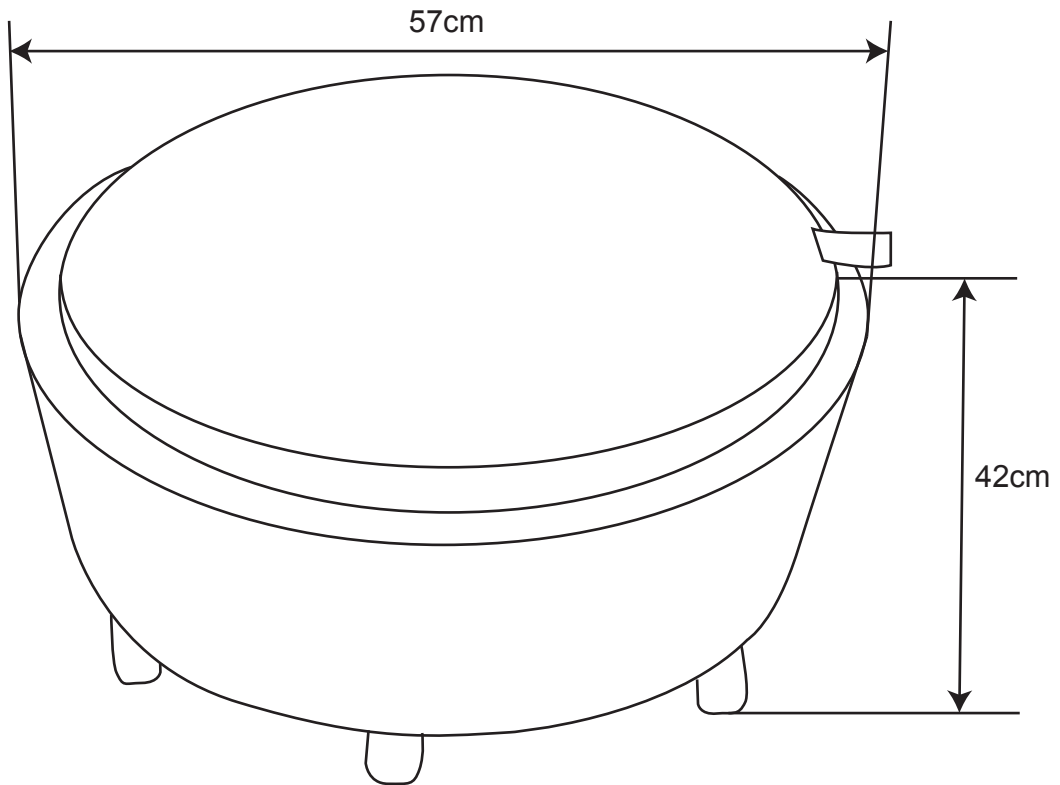

NEXT ASHTON TRAY

Care Instructions

Actual product size:
D57 x W57 x H42cm

Need Help?

With: Assembly instructions
Missing or damaged parts

CALL: 0333 777 8999

IMPORTANT – RETAIN FOR FUTURE REFERENCE

NEXT ASHTON TRAY