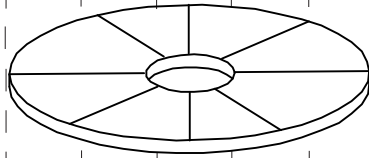

Components supplied. Please use this guide if you require replacement parts.

Ref	Dimension	Visual	Qty
1	Seat: D78×W139×H43CM		1
2	Back: 111×60×17CM		1
3	Left Back Cushion: 53×26×10CM		1
4	Right Back Cushion: 53×26×10CM		1
5	Legs: 18×4.5×2.5CM		4

NEXT

MILAII SOFA

Assembly instructions

Fixtures and fittings
supplied (actual size)

Ref	Dimension	Qty	Spare
A	48X10x2mm	4	2

mm 10 20 30 40 50 60 70 80 90 100 110 120 130

NEXT MILAII SOFA

Assembly instructions