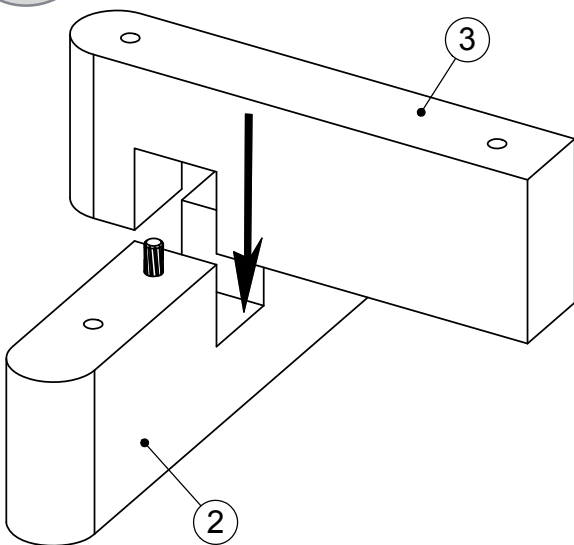

AVIANO SUPERWIDE CHEST - M08700

Assembly instructions

Fixtures and fittings supplied (actual size)			
Ref	Dimensions	Qty	Spare Qty
AH	M8 x 95mm	8	1
AJ	Ø10 x 40mm	4	1

Fixtures and fittings supplied (actual size)				
Ref	Dimensions	Qty	Spare Qty	Visual
AB	M8mm	8	1	
AK	Ø8/Ø19mm	8	1	
AD	70x40x5mm	1		
AG	Ø6/Ø12mm	2		

AVIANO SUPERWIDE CHEST - M08700

Assembly instructions

1.

x2

AJ	Ø10 x 40mm	4		 not supplied
----	------------	---	---	---

2.

AVIANO SUPERWIDE CHEST - M08700

Assembly instructions

AVIANO SUPERWIDE CHEST - M08700

Assembly instructions

5.

6.

AVIANO SUPERWIDE CHEST - M08700

Assembly instructions

7.

We recommend the use of the wall attachment bracket/strap provided for safety reasons. Secure the strap to the wall with an appropriate screw and wall plug for your wall type (not provided). To hide the strap behind the unit, drill the hole lower than the top of unit. Attach the other end of the strap to the underside of the top panel with screw.