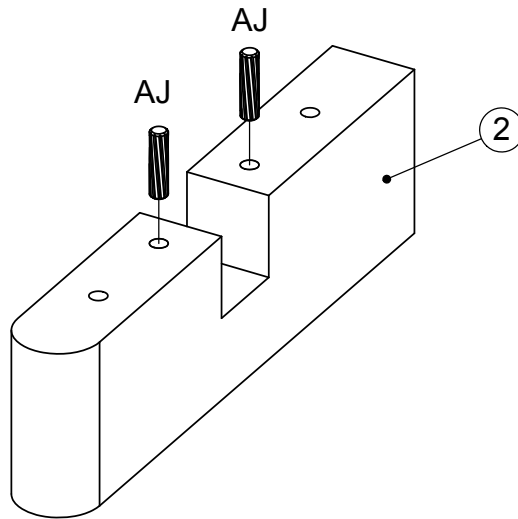

AVIANO SUPERWIDE CHEST - M08700

Assembly instructions

1.

x2