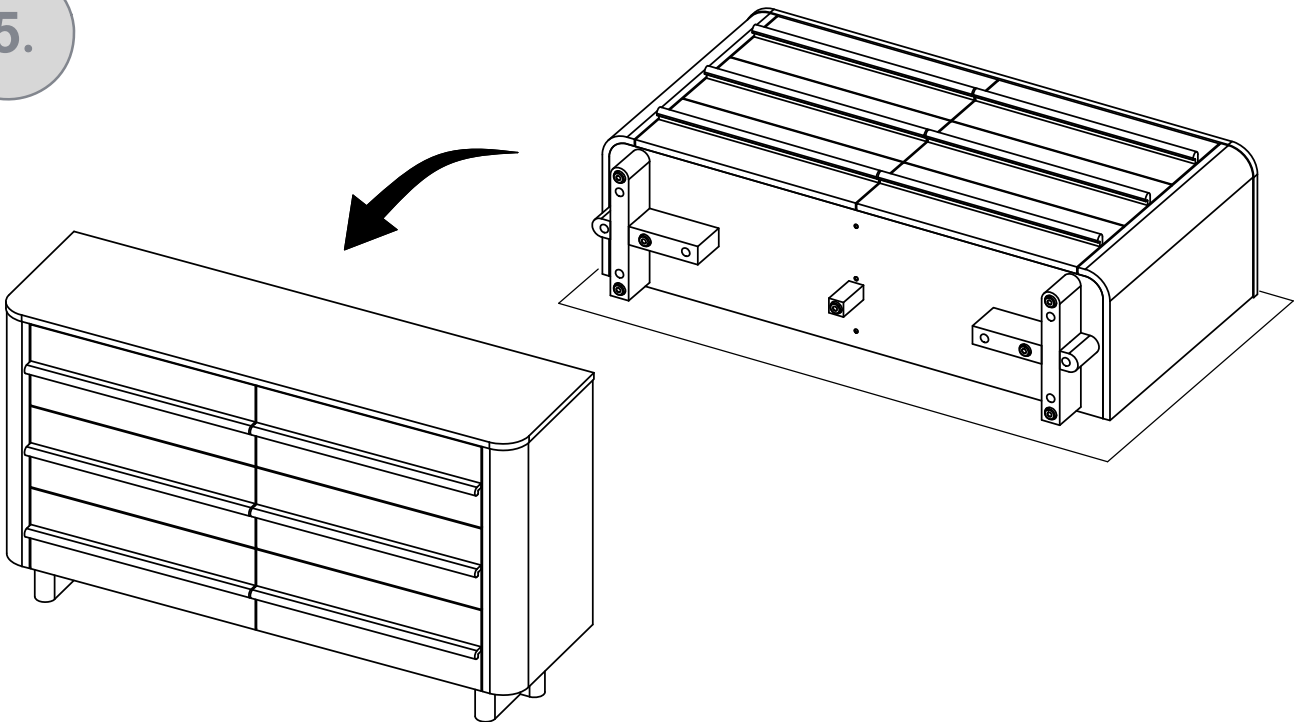

AVIANO SUPERWIDE CHEST - M08700

Assembly instructions

Fixtures and fittings supplied (actual size)			
Ref	Dimensions	Qty	Spare Qty
AH	M8 x 95mm	8	1
AJ	Ø10 x 40mm	4	1

Fixtures and fittings supplied (actual size)				
Ref	Dimensions	Qty	Spare Qty	Visual
AB	M8mm	8	1	
AK	Ø8/Ø19mm	8	1	
AD	70x40x5mm	1		
AG	Ø6/Ø12mm	2		

AVIANO SUPERWIDE CHEST - M08700

Assembly instructions

1.

x2

AJ	Ø10 x 40mm	4		 not supplied
----	------------	---	---	---

2.

AVIANO SUPERWIDE CHEST - M08700

Assembly instructions

AVIANO SUPERWIDE CHEST - M08700

Assembly instructions

5.

6.

AVIANO SUPERWIDE CHEST - M08700

Assembly instructions

7.

We recommend the use of the wall attachment bracket/strap provided for safety reasons. Secure the strap to the wall with an appropriate screw and wall plug for your wall type (not provided). To hide the strap behind the unit, drill the hole lower than the top of unit. Attach the other end of the strap to the underside of the top panel with screw.