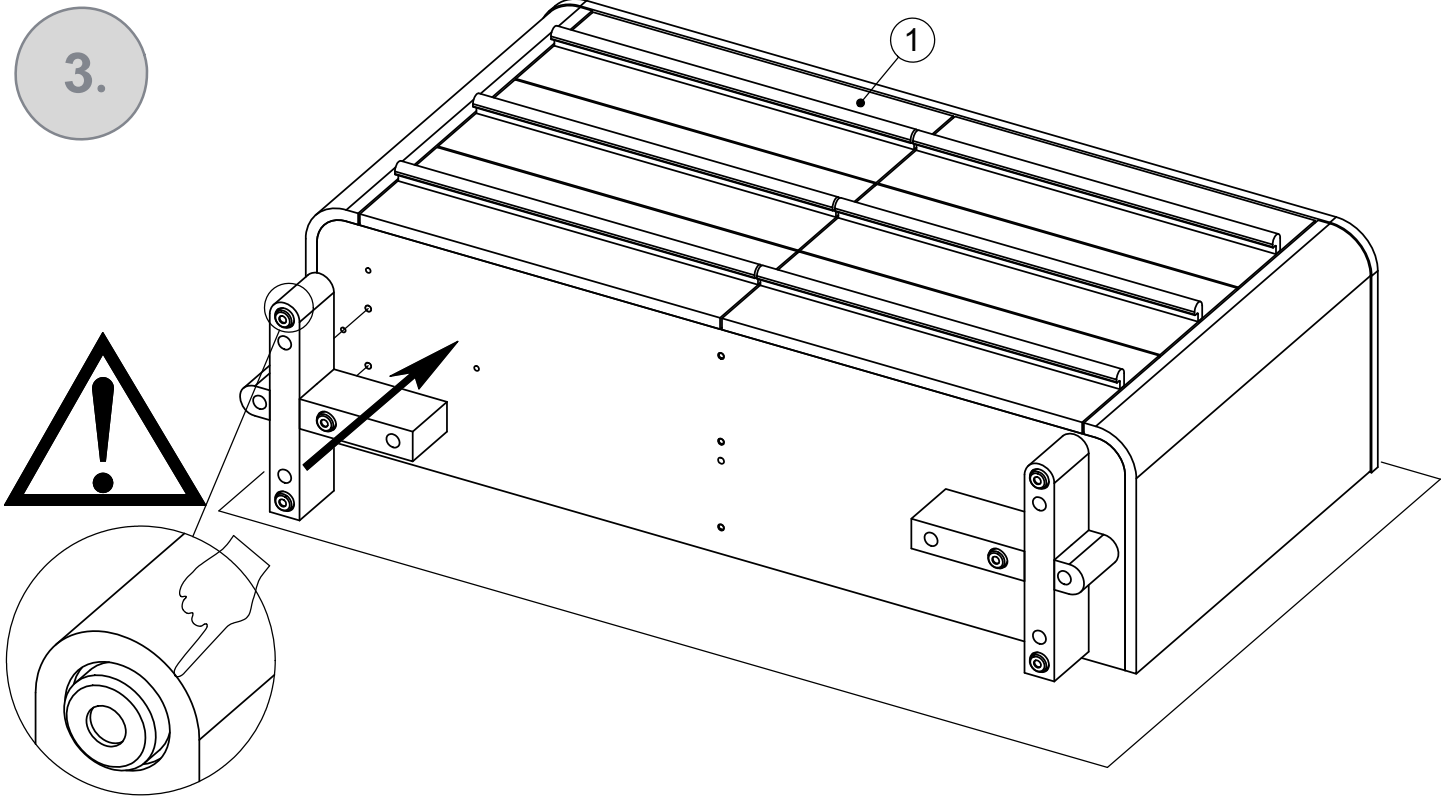

AVIANO SUPERWIDE CHEST - M08700

Assembly instructions

Fixtures and fittings supplied (actual size)			
Ref	Dimensions	Qty	Spare Qty
AH	M8 x 95mm	8	1
AJ	Ø10 x 40mm	4	1

Fixtures and fittings supplied (actual size)				
Ref	Dimensions	Qty	Spare Qty	Visual
AB	M8mm	8	1	
AK	Ø8/Ø19mm	8	1	
AD	70x40x5mm	1		
AG	Ø6/Ø12mm	2		

AVIANO SUPERWIDE CHEST - M08700

Assembly instructions

1.

x2

AJ	Ø10 x 40mm	4		 not supplied
----	------------	---	---	---

2.

AVIANO SUPERWIDE CHEST - M08700

Assembly instructions

AVIANO SUPERWIDE CHEST - M08700

Assembly instructions

5.

6.

AVIANO SUPERWIDE CHEST - M08700

Assembly instructions

7.

We recommend the use of the wall attachment bracket/strap provided for safety reasons. Secure the strap to the wall with an appropriate screw and wall plug for your wall type (not provided). To hide the strap behind the unit, drill the hole lower than the top of unit. Attach the other end of the strap to the underside of the top panel with screw.