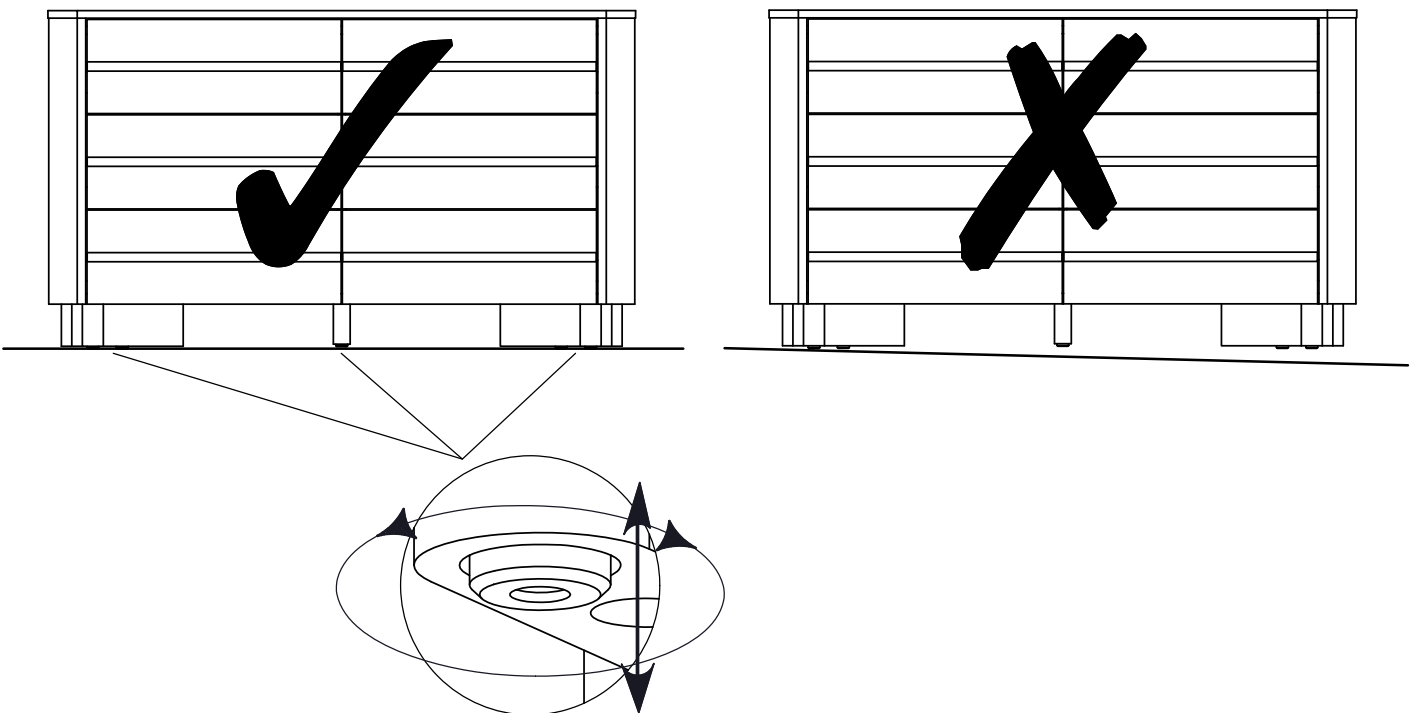

AVIANO SUPERWIDE CHEST - M08700

Assembly instructions

5.

6.

AVIANO SUPERWIDE CHEST - M08700

Assembly instructions

7.

We recommend the use of the wall attachment bracket/strap provided for safety reasons. Secure the strap to the wall with an appropriate screw and wall plug for your wall type (not provided). To hide the strap behind the unit, drill the hole lower than the top of unit. Attach the other end of the strap to the underside of the top panel with screw.