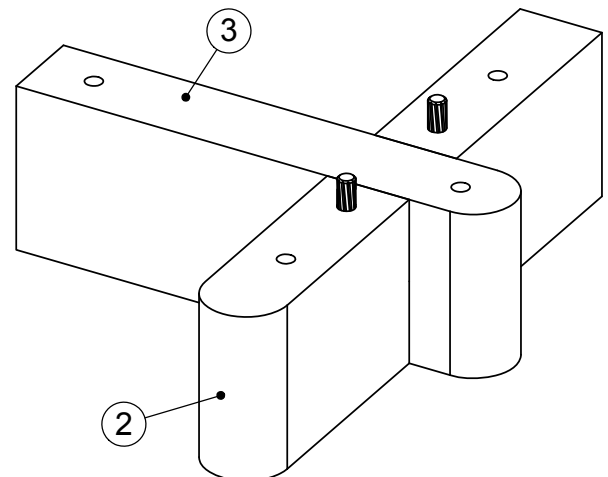

AVIANO SUPERWIDE CHEST - M08700

Assembly instructions

Fixtures and fittings supplied (actual size)			
Ref	Dimensions	Qty	Spare Qty
AH	M8 x 95mm	8	1
AJ	Ø10 x 40mm	4	1

Fixtures and fittings supplied (actual size)				
Ref	Dimensions	Qty	Spare Qty	Visual
AB	M8mm	8	1	
AK	Ø8/Ø19mm	8	1	
AD	70x40x5mm	1		
AG	Ø6/Ø12mm	2		

AVIANO SUPERWIDE CHEST - M08700

Assembly instructions

1.

x2

AJ	Ø10 x 40mm	4		 not supplied
----	------------	---	---	---

2.

AVIANO SUPERWIDE CHEST - M08700

Assembly instructions

AVIANO SUPERWIDE CHEST - M08700

Assembly instructions

5.

6.

AVIANO SUPERWIDE CHEST - M08700

Assembly instructions

7.

We recommend the use of the wall attachment bracket/strap provided for safety reasons. Secure the strap to the wall with an appropriate screw and wall plug for your wall type (not provided). To hide the strap behind the unit, drill the hole lower than the top of unit. Attach the other end of the strap to the underside of the top panel with screw.