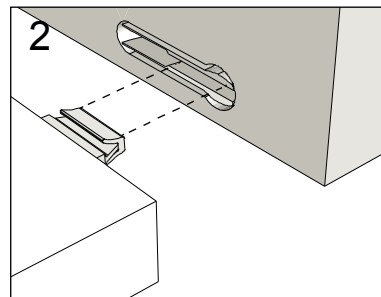

AVIANO SUPERWIDE CHEST – M08700

Assembly instructions

BEFORE YOU START

Number of people required to assemble

Two people are required to assemble this item

Time to assemble: 15 minutes

Push connector into housing to be jointed.

Make sure there is no gap between the panels

Do's

We suggest you spend a short time reading through this leaflet before you start. When you are ready to start, make sure that you have the right tools and plenty of space. Unwrap all packaging materials and place the components on a clean surface to protect it from damage. We recommend that the packaging is used to protect the surfaces during assembly. Carefully check that you have all the parts before beginning assembly. Due to the size of this product we recommend that it is assembled in the room intended for use. Ensure the product is fully assembled as illustrated and all fixings fully tightened before use. Wipe occasionally with a soft cloth slightly dampened with water. Then buff with a dry clean soft cloth. Wood will mellow and change colour over time, we recommend that ornaments and items placed on the surface are moved regularly for the first few months to prevent uneven mellowing.

Dont's

Do not drag or pull your furniture. Do not rub or scrub the surface when cleaning. Do not use silicone based furniture polish. Silicone in furniture polishes can break own the finish. Never allow any kind of liquid to remain on your furniture. Absorption can cause wood to warp or finishes to de-laminate. Do not place hot items (e.g. hot drinks) directly on to the wood surface. Please make sure you use a placemat or coaster.

Missing parts

If you are missing any fixtures and fittings for your product.. Please contact our customer service team on **0333 777 8999** and they will be happy to arrange for a replacement to be sent to you free of charge.

Warnings

We suggest you retain these instructions for future reference. Keep fittings out of children's reach and keep children well away from construction area. This product should only be used on firm level ground. Please periodically check all fittings and re-tighten as necessary. Please do not sit or stand on your furniture. Avoid exposing the furniture to excessive heat or direct sunlight as this can cause deterioration of the colour. Unwrap all packaging materials and place the components on top of the carton box or on a clean floor to protect it from damage.

Home Service Technicians

If you have a fault with your product, please contact our customer service team on **0333 777 8999**. If you have had the product for 28 days or less you may be offered a replacement, refund or for a fully trained home service technician to visit your home to assess the fault and repair the product where possible. If you have had the product for more than 28 days we will send an independant home service technician to review and repair the product where possible and recommend further action.

You can write to us at

Home Customer Services
Next Retail Ltd.
Desford Road,
Leicester,
LE19 4AT

To view our full furniture range please visit www.next.co.uk

Need Help ?

With: Assembly instruction
Missing or damaged parts
CALL: 0333 777 8999