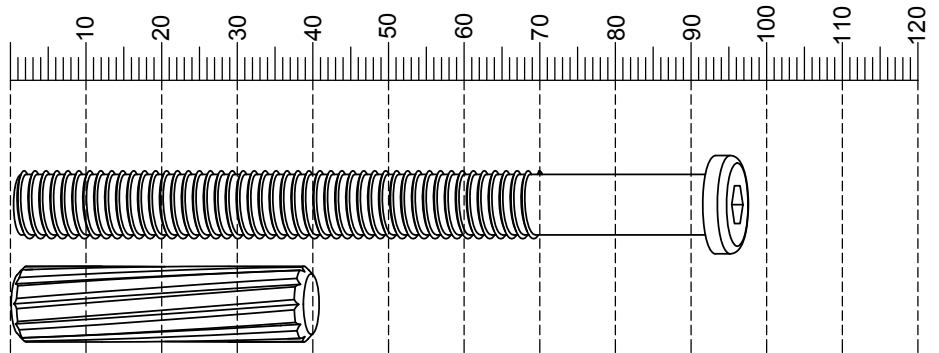

AVIANO SUPERWIDE CHEST - M08700

Assembly instructions

Components supplied. Please use this guide if you require replacement parts.

Ref	Dimensions	Visual	Qty	Ctn
1	430x1399mm		1	1
2	100x358mm		2	1
3	100x290mm		2	1
4	40x95mm		1	1

AVIANO SUPERWIDE CHEST - M08700

Assembly instructions

Fixtures and fittings supplied (actual size)			
Ref	Dimensions	Qty	Spare Qty
AH	M8 x 95mm	8	1
AJ	Ø10 x 40mm	4	1

Fixtures and fittings supplied (actual size)				
Ref	Dimensions	Qty	Spare Qty	Visual
AB	M8mm	8	1	
AK	Ø8/Ø19mm	8	1	
AD	70x40x5mm	1		
AG	Ø6/Ø12mm	2		