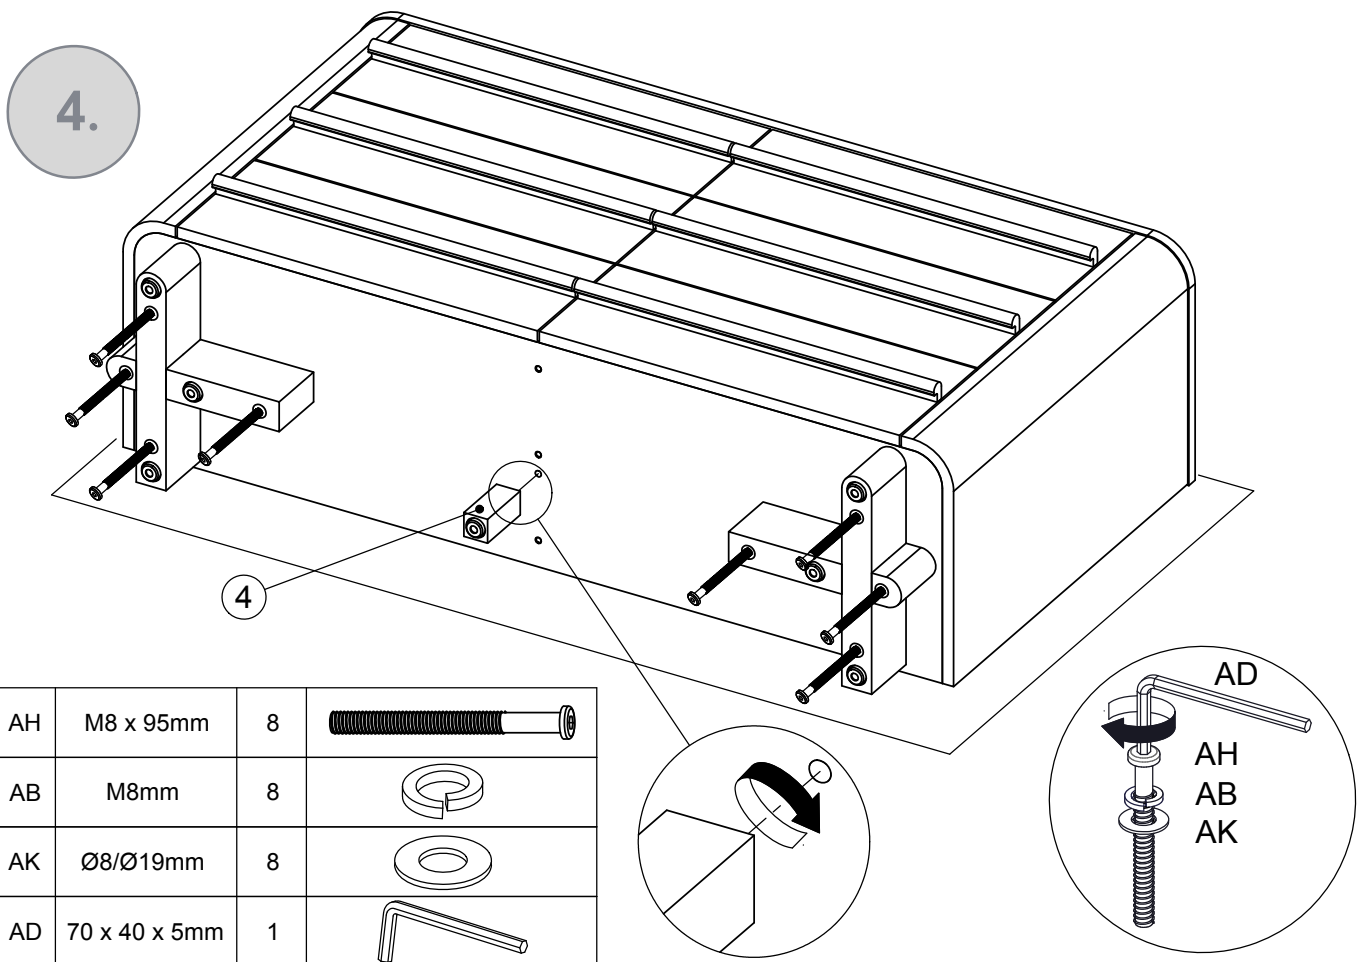

AVIANO SUPERWIDE CHEST - M08700

Assembly instructions

Fixtures and fittings supplied (actual size)			
Ref	Dimensions	Qty	Spare Qty
AH	M8 x 95mm	8	1
AJ	Ø10 x 40mm	4	1

Fixtures and fittings supplied (actual size)				
Ref	Dimensions	Qty	Spare Qty	Visual
AB	M8mm	8	1	
AK	Ø8/Ø19mm	8	1	
AD	70x40x5mm	1		
AG	Ø6/Ø12mm	2		

AVIANO SUPERWIDE CHEST - M08700

Assembly instructions

1.

x2

AJ	Ø10 x 40mm	4		 not supplied
----	------------	---	---	---

2.

AVIANO SUPERWIDE CHEST - M08700

Assembly instructions

AVIANO SUPERWIDE CHEST - M08700

Assembly instructions

5.

6.

AVIANO SUPERWIDE CHEST - M08700

Assembly instructions

7.

We recommend the use of the wall attachment bracket/strap provided for safety reasons. Secure the strap to the wall with an appropriate screw and wall plug for your wall type (not provided). To hide the strap behind the unit, drill the hole lower than the top of unit. Attach the other end of the strap to the underside of the top panel with screw.