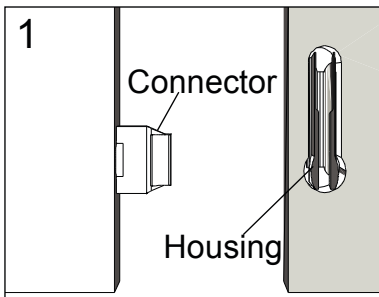

AVIANO SUPERWIDE CHEST – M08700

Assembly instructions

BEFORE YOU START

Number of people required to assemble

Two people are required to assemble this item

Time to assemble: 15 minutes

Push connector into housing to be jointed.

Make sure there is no gap between the panels

Do's

We suggest you spend a short time reading through this leaflet before you start. When you are ready to start, make sure that you have the right tools and plenty of space. Unwrap all packaging materials and place the components on a clean surface to protect it from damage. We recommend that the packaging is used to protect the surfaces during assembly. Carefully check that you have all the parts before beginning assembly. Due to the size of this product we recommend that it is assembled in the room intended for use. Ensure the product is fully assembled as illustrated and all fixings fully tightened before use. Wipe occasionally with a soft cloth slightly dampened with water. Then buff with a dry clean soft cloth. Wood will mellow and change colour over time, we recommend that ornaments and items placed on the surface are moved regularly for the first few months to prevent uneven mellowing.

Dont's

Do not drag or pull your furniture. Do not rub or scrub the surface when cleaning. Do not use silicone based furniture polish. Silicone in furniture polishes can break own the finish. Never allow any kind of liquid to remain on your furniture. Absorption can cause wood to warp or finishes to de-laminate. Do not place hot items (e.g. hot drinks) directly on to the wood surface. Please make sure you use a placemat or coaster.

Missing parts

If you are missing any fixtures and fittings for your product.. Please contact our customer service team on **0333 777 8999** and they will be happy to arrange for a replacement to be sent to you free of charge.

Warnings

We suggest you retain these instructions for future reference. Keep fittings out of children's reach and keep children well away from construction area. This product should only be used on firm level ground. Please periodically check all fittings and re-tighten as necessary. Please do not sit or stand on your furniture. Avoid exposing the furniture to excessive heat or direct sunlight as this can cause deterioration of the colour. Unwrap all packaging materials and place the components on top of the carton box or on a clean floor to protect it from damage.

Home Service Technicians

If you have a fault with your product, please contact our customer service team on **0333 777 8999**. If you have had the product for 28 days or less you may be offered a replacement, refund or for a fully trained home service technician to visit your home to assess the fault and repair the product where possible. If you have had the product for more than 28 days we will send an independant home service technician to review and repair the product where possible and recommend further action.

You can write to us at

Home Customer Services
Next Retail Ltd.
Desford Road,
Leicester,
LE19 4AT

To view our full furniture range please visit www.next.co.uk

Need Help ?

With: Assembly instruction
Missing or damaged parts
CALL: 0333 777 8999