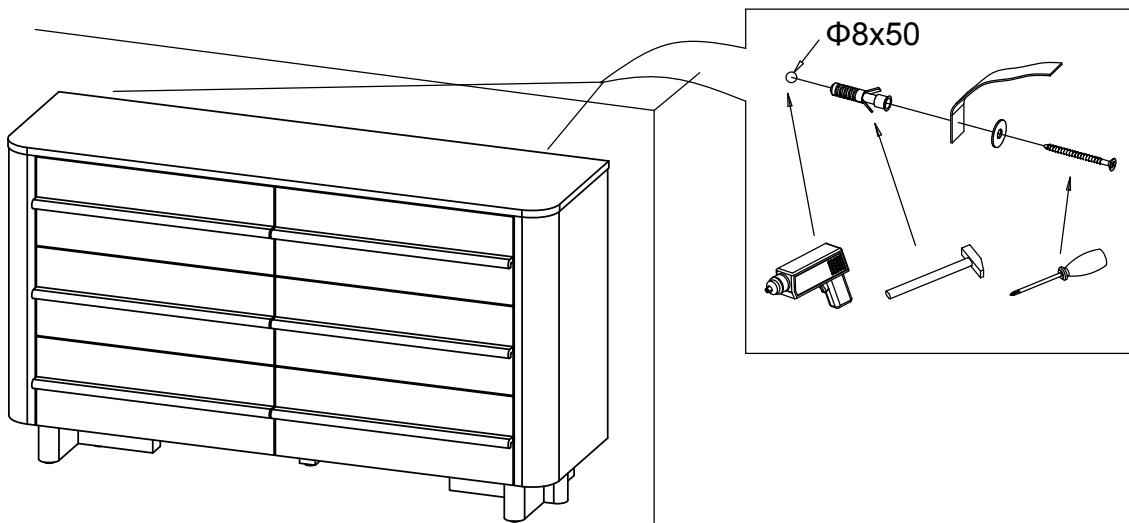

AVIANO SUPERWIDE CHEST - M08700

Assembly instructions

7.

We recommend the use of the wall attachment bracket/strap provided for safety reasons. Secure the strap to the wall with an appropriate screw and wall plug for your wall type (not provided). To hide the strap behind the unit, drill the hole lower than the top of unit. Attach the other end of the strap to the underside of the top panel with screw.

Warning: Always ensure intended wall area to be drilled is free from hidden electrical wires, water and gas pipes. NB: Wall fixings are not included—Please source suitable fixing for your wall type. If in doubt please consult a qualified trades person. Please ensure you secure your product to the wall for your and your family's safety before you use it.

AG	$\emptyset 6 / \emptyset 12 \text{mm}$	2		 PH2 not supplied