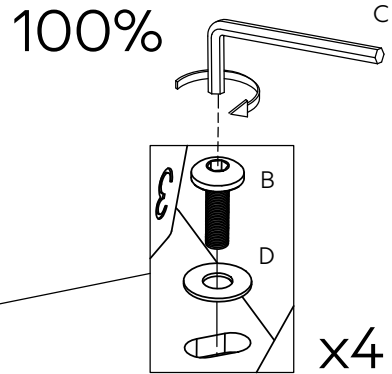

Fixtures and fittings supplied (actual size)			
Ref	Dimensions	Qty	Spare Qty
A	M8 x 25mm	8	1
B	M6x20mm	4	1

Fixtures and fittings supplied (not to scale)				
Ref	Dimensions	Qty	Spare Qty	Visual
C	5mm	1		
D	Ø18mm	4	1	

# OAKLEY DINING CHAIR-M35737-M12180-597783

Assembly instructions

1.

A	M8x25mm	8	
---	---------	---	---

C	5mm	1	
---	-----	---	--

2.

C	5mm	1	
---	-----	---	---

3.