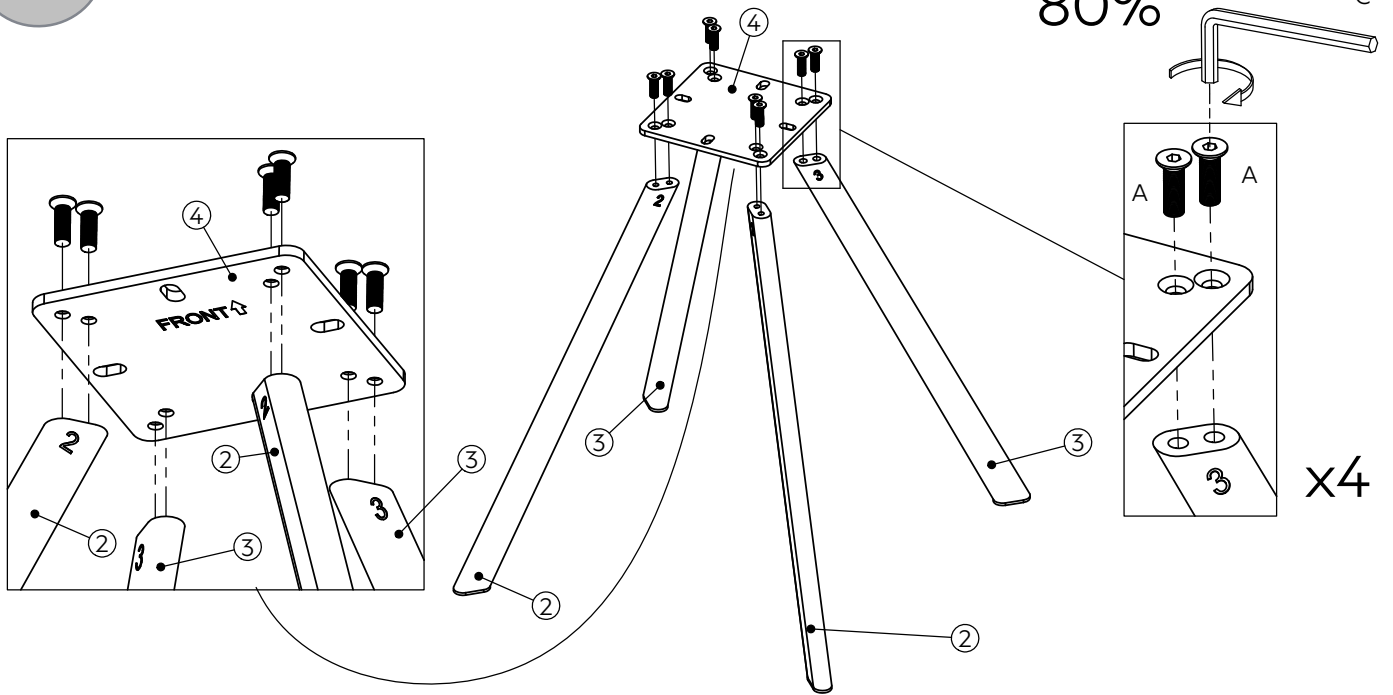

# OAKLEY DINING CHAIR-M35737-M12180-597783

Components supplied. Please use this guide if you require replacement parts.

Assembly instructions

Ref	Dimensions	Visual	Qty	Ctn
1	500x560mm		1	1
2	480mm		2	1
3	475mm		2	1
4	155x155mm		1	1

Fixtures and fittings supplied (actual size)			
Ref	Dimensions	Qty	Spare Qty
A	M8 x 25mm	8	1
B	M6x20mm	4	1

Fixtures and fittings supplied (not to scale)				
Ref	Dimensions	Qty	Spare Qty	Visual
C	5mm	1		
D	Ø18mm	4	1	

# OAKLEY DINING CHAIR-M35737-M12180-597783

Assembly instructions

1.

A	M8x25mm	8	
---	---------	---	---

C	5mm	1	
---	-----	---	--

2.

C	5mm	1	
---	-----	---	---

3.