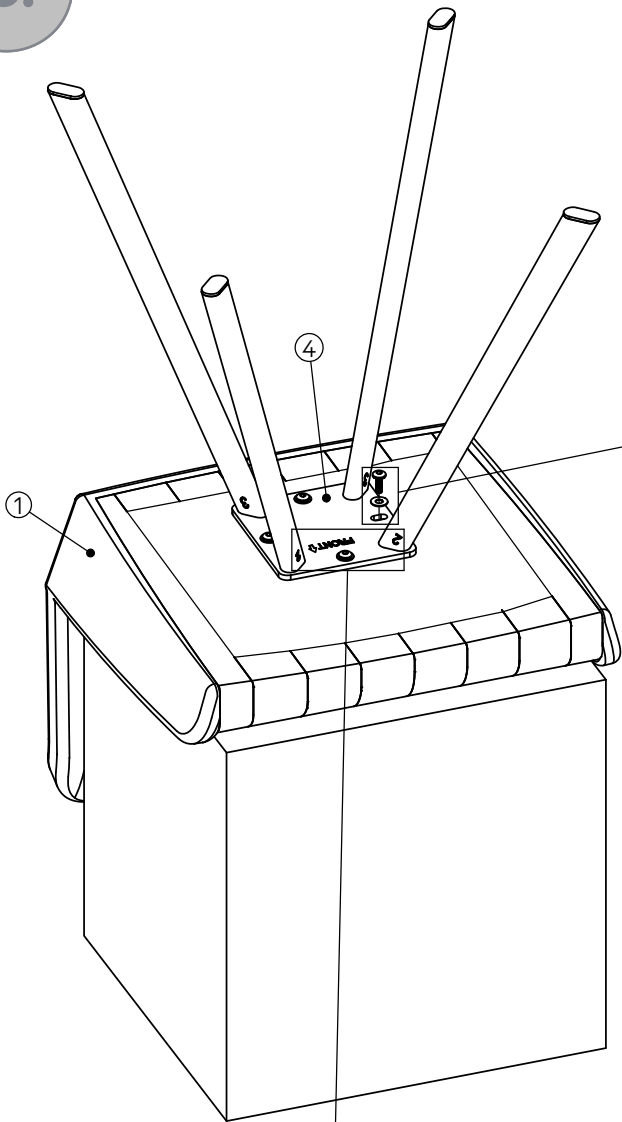

# OAKLEY DINING CHAIR-M35737-M12180-597783

Components supplied. Please use this guide if you require replacement parts.

Assembly instructions

Ref	Dimensions	Visual	Qty	Ctn
1	500x560mm		1	1
2	480mm		2	1
3	475mm		2	1
4	155x155mm		1	1

Fixtures and fittings supplied (actual size)			
Ref	Dimensions	Qty	Spare Qty
A	M8 x 25mm	8	1
B	M6x20mm	4	1

Fixtures and fittings supplied (not to scale)				
Ref	Dimensions	Qty	Spare Qty	Visual
C	5mm	1		
D	Ø18mm	4	1	

# OAKLEY DINING CHAIR-M35737-M12180-597783

Assembly instructions

1.

A	M8x25mm	8	
---	---------	---	---

C	5mm	1	
---	-----	---	--

2.

C	5mm	1	
---	-----	---	---

3.

B	M6x20mm	4	
C	5mm	1	
D	Ø18mm	4	