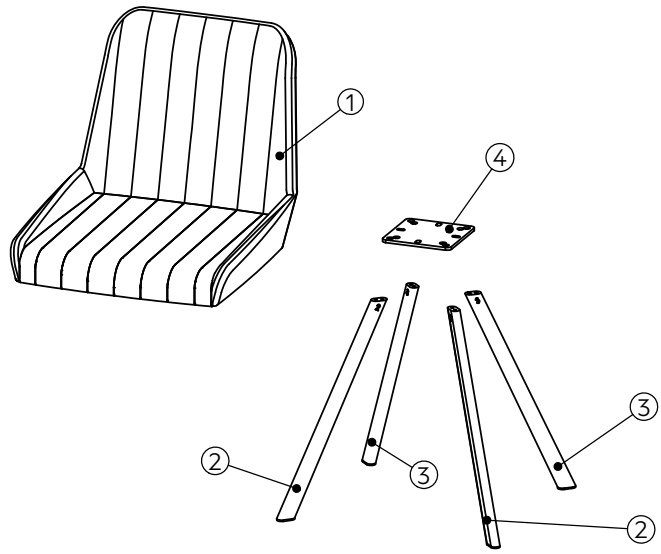

# OAKLEY DINING CHAIR-M35737-M12180-597783

Components supplied. Please use this guide if you require replacement parts.

Assembly instructions

Ref	Dimensions	Visual	Qty	Ctn
1	500x560mm		1	1
2	480mm		2	1
3	475mm		2	1
4	155x155mm		1	1

Fixtures and fittings supplied (actual size)			
Ref	Dimensions	Qty	Spare Qty
A	M8 x 25mm	8	1
B	M6x20mm	4	1

Fixtures and fittings supplied (not to scale)				
Ref	Dimensions	Qty	Spare Qty	Visual
C	5mm	1		
D	Ø18mm	4	1	