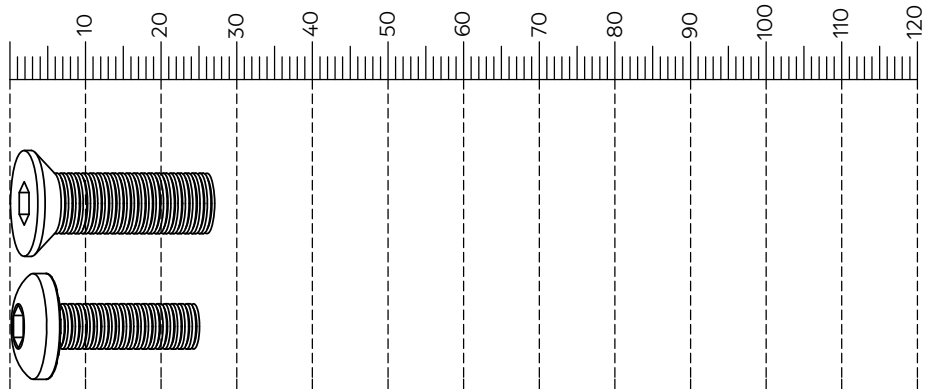

# OAKLEY DINING CHAIR-M35737-M12180-597783

Components supplied. Please use this guide if you require replacement parts.

Assembly instructions

Ref	Dimensions	Visual	Qty	Ctn
1	500x560mm		1	1
2	480mm		2	1
3	475mm		2	1
4	155x155mm		1	1

Fixtures and fittings supplied (actual size)			
Ref	Dimensions	Qty	Spare Qty
A	M8 x 25mm	8	1
B	M6x20mm	4	1

Fixtures and fittings supplied (not to scale)				
Ref	Dimensions	Qty	Spare Qty	Visual
C	5mm	1		
D	Ø18mm	4	1	