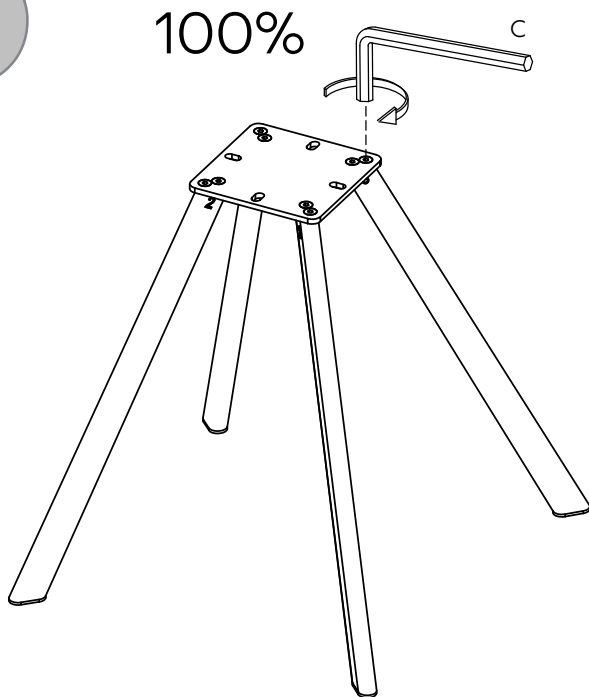

Fixtures and fittings supplied (actual size)			
Ref	Dimensions	Qty	Spare Qty
A	M8 x 25mm	8	1
B	M6x20mm	4	1

Fixtures and fittings supplied (not to scale)				
Ref	Dimensions	Qty	Spare Qty	Visual
C	5mm	1		
D	Ø18mm	4	1	

# OAKLEY DINING CHAIR-M35737-M12180-597783

Assembly instructions

1.

A	M8x25mm	8	
---	---------	---	---

C	5mm	1	
---	-----	---	--

2.

C	5mm	1	
---	-----	---	---

3.

B	M6x20mm	4	
C	5mm	1	
D	Ø18mm	4	