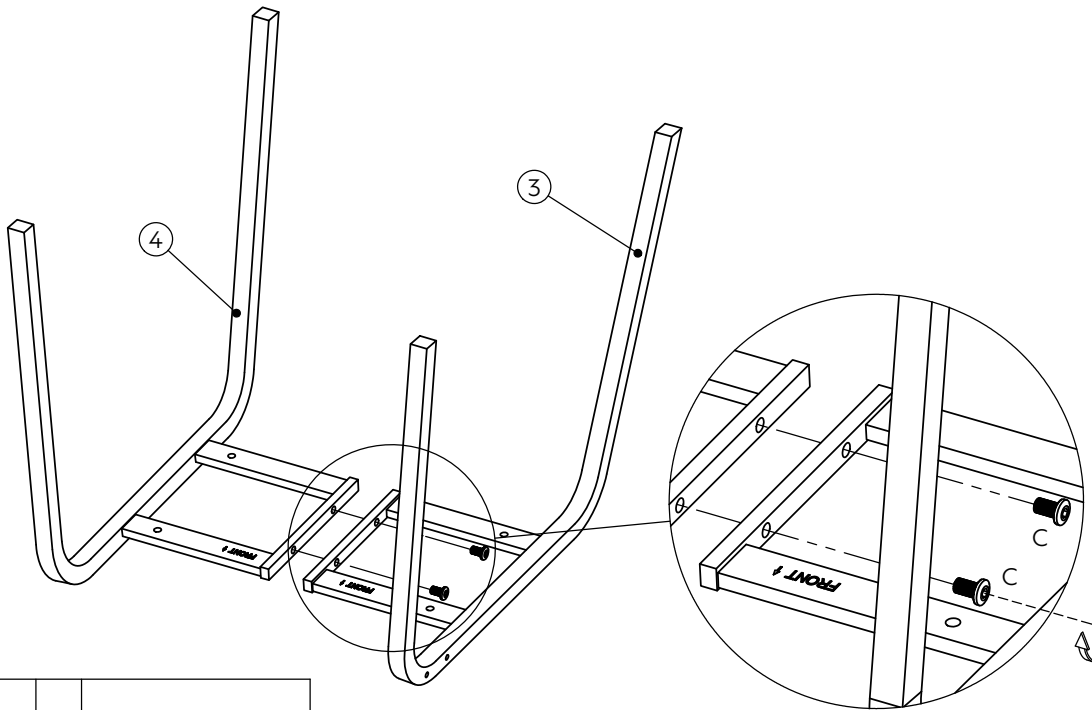

Fixtures and fittings supplied (not to scale)				
Ref	Dimensions	Qty	Spare Qty	Visual
D	Ø18mm	4	1	
E	5mm	1		

Fixtures and fittings supplied (actual size)			
Ref	Dimensions	Qty	Spare Qty
A	M6x35mm	4	1
B	M6x20mm	8	1
C	M8x14mm	2	1
F	M6x27mm	2	1
G	M6x20mm	4	1

1.

B	M6x20mm	4	
E	5mm	1	

2.

80%

B	M6x20mm	4	
E	5mm	1	

3.

C	M8x14mm	2	
E	5mm	1	

80%

4.

E	5mm	1	
---	-----	---	--

5.

A	M6x35mm	4	
D	Ø18mm	4	
E	5mm	1	