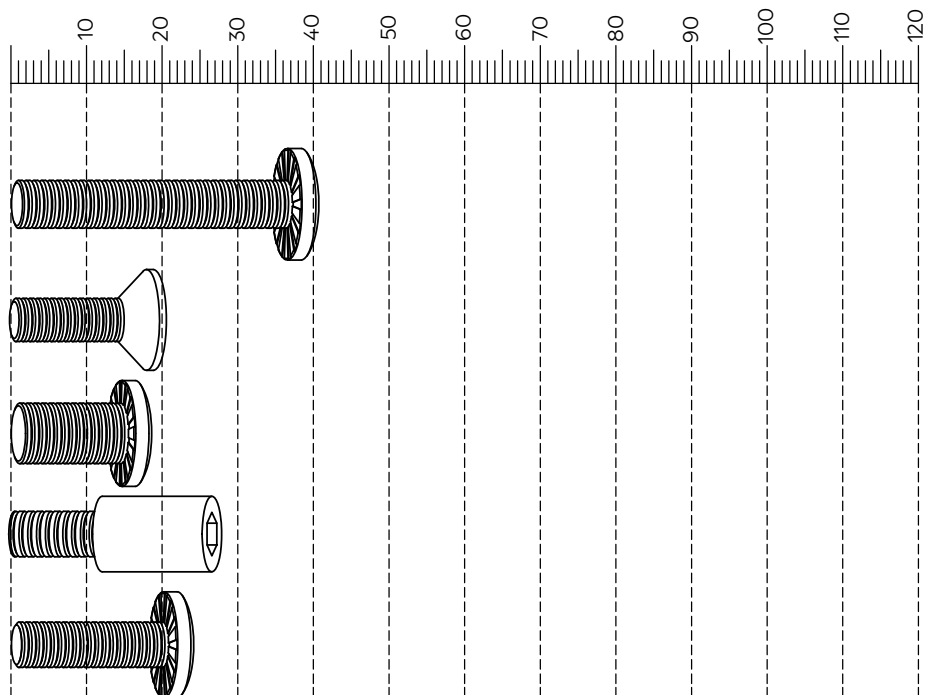

# AIDEN ARM DINING CHAIR-M48412

Assembly instructions

Components supplied. Please use this guide if you require replacement parts.

Ref	Dimensions	Visual	Qty	Ctn
1	465x410mm		1	1
2	440x275mm		1	1
3	540x435mm		1	1
4	540x435mm		1	1
5	545x230mm		1	1
6	545x230mm		1	1
7	360x260mm		1	1
8	360x260mm		1	1

Fixtures and fittings supplied (not to scale)				
Ref	Dimensions	Qty	Spare Qty	Visual
D	Ø18mm	4	1	
E	5mm	1		

Fixtures and fittings supplied (actual size)			
Ref	Dimensions	Qty	Spare Qty
A	M6x35mm	4	1
B	M6x20mm	8	1
C	M8x14mm	2	1
F	M6x27mm	2	1
G	M6x20mm	4	1