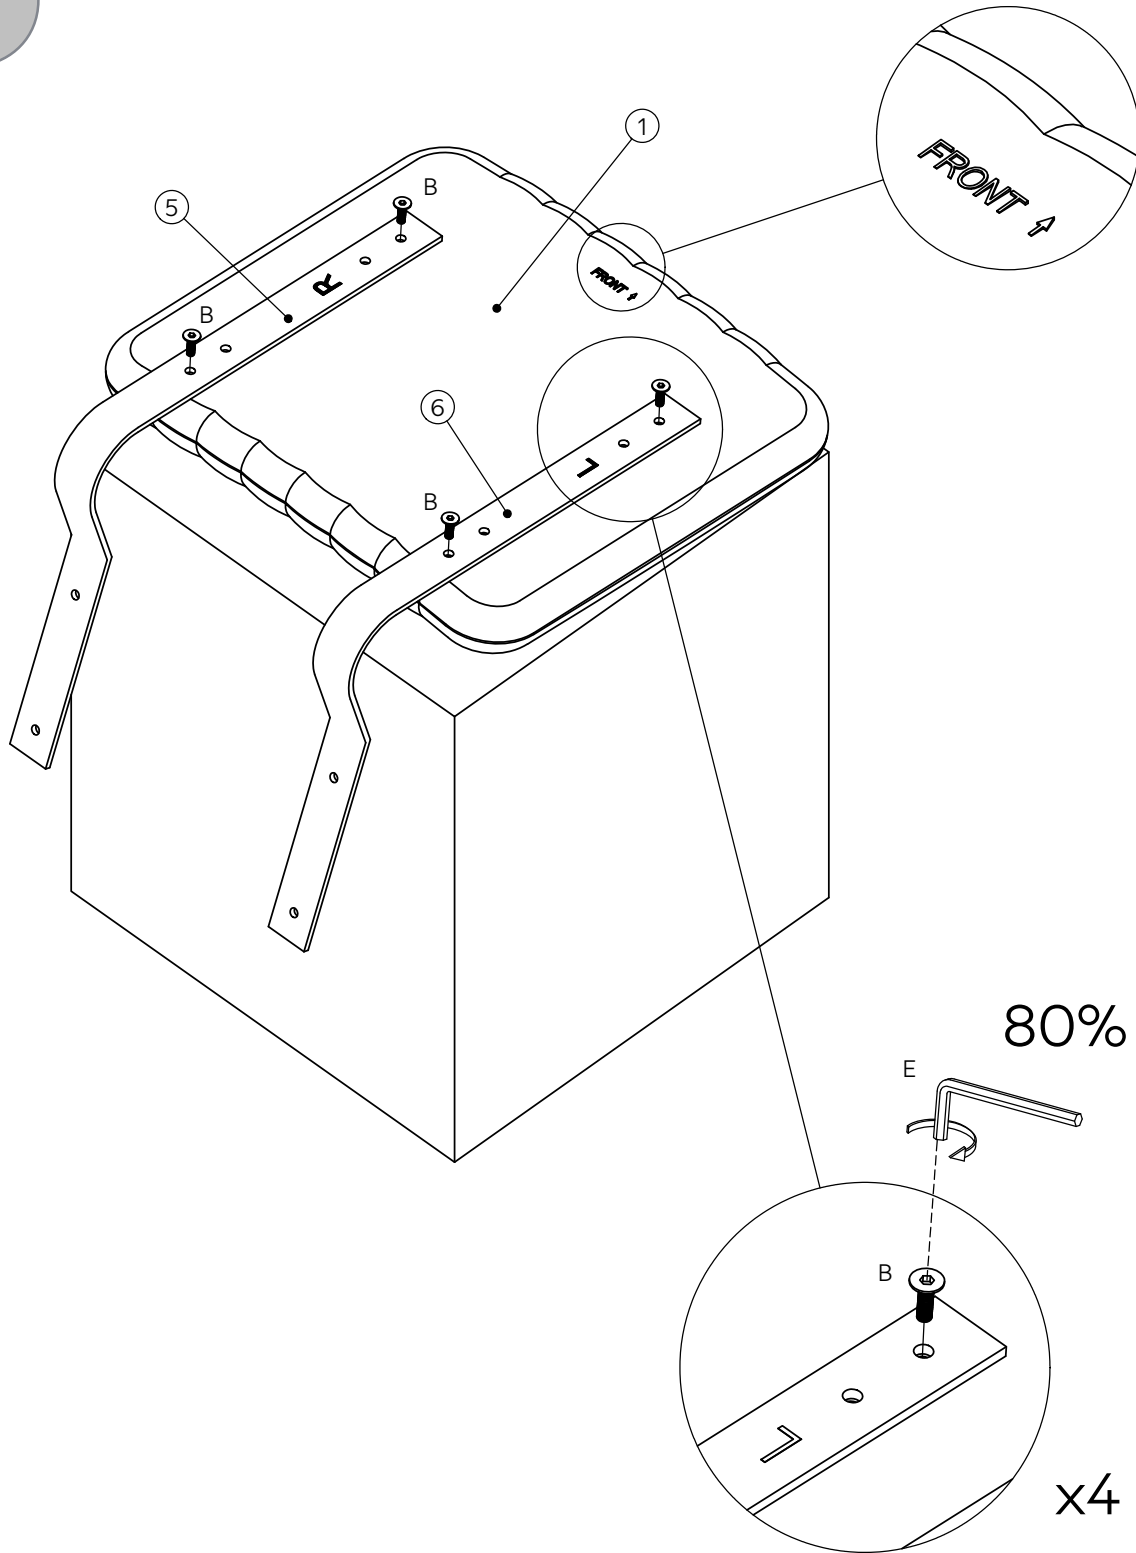

1.

B	M6x20mm	4	
E	5mm	1