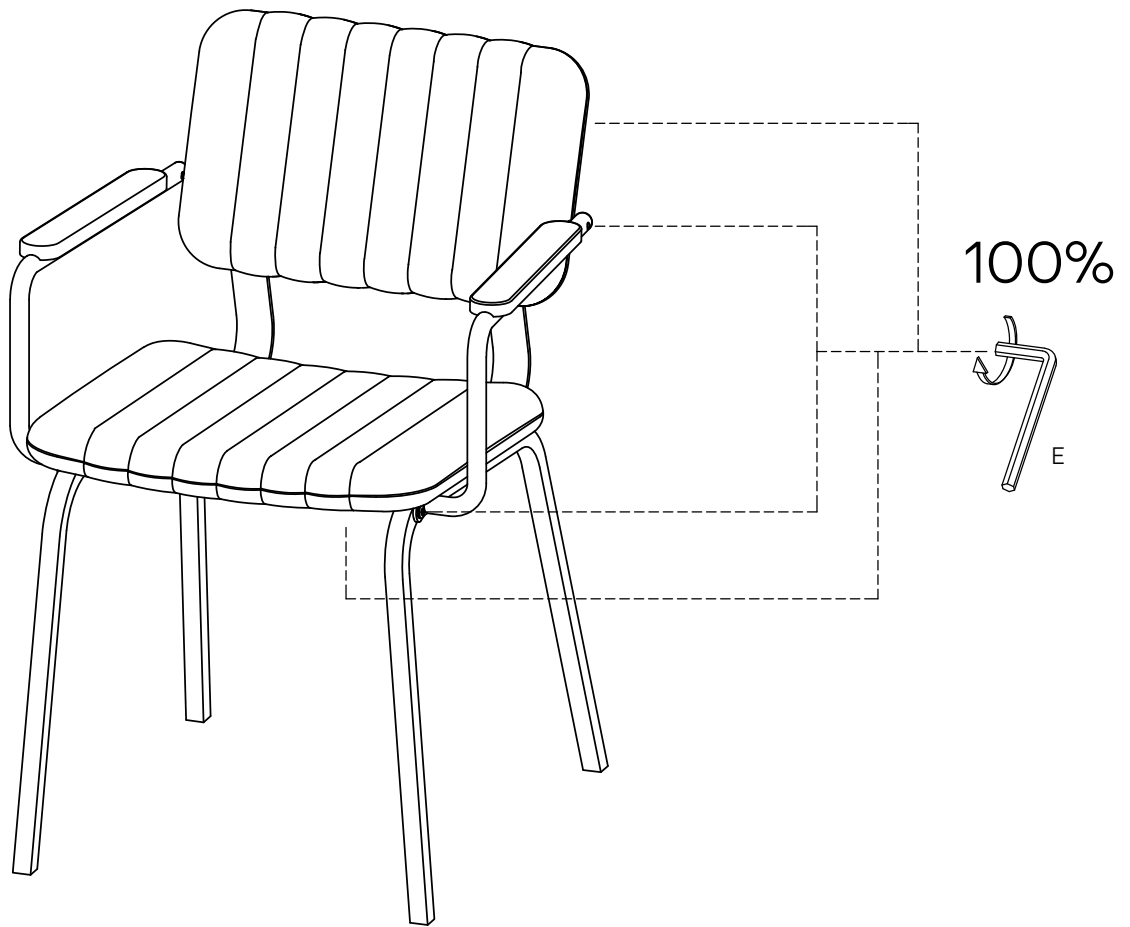

# AIDEN ARM DINING CHAIR-M48412

Assembly instructions

6.

F	M6x27mm	2	
G	M6x20mm	4	
E	5mm	1	

7.

E	5mm	1	
---	-----	---	--