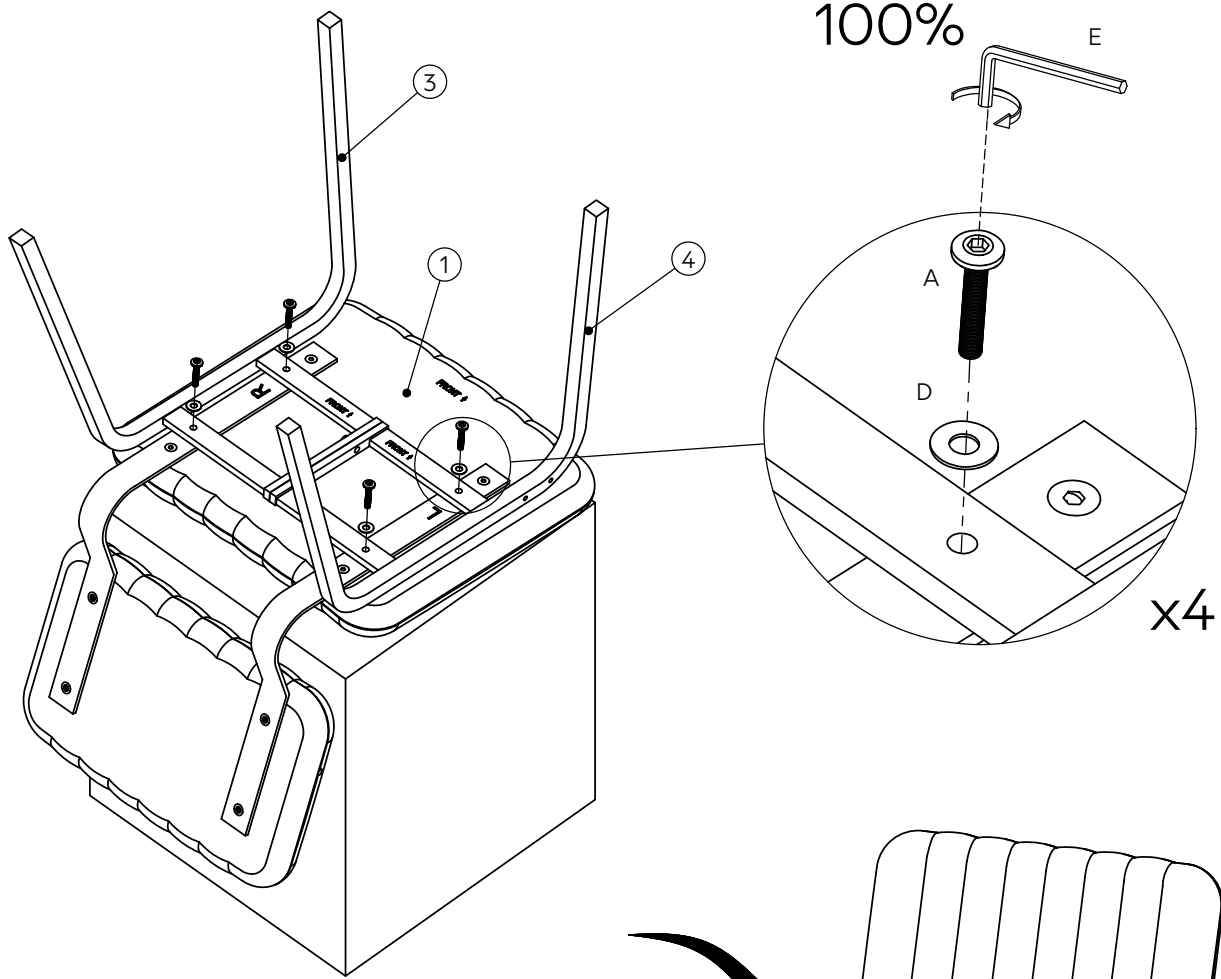

Fixtures and fittings supplied (not to scale)				
Ref	Dimensions	Qty	Spare Qty	Visual
D	Ø18mm	4	1	
E	5mm	1		

Fixtures and fittings supplied (actual size)			
Ref	Dimensions	Qty	Spare Qty
A	M6x35mm	4	1
B	M6x20mm	8	1
C	M8x14mm	2	1
F	M6x27mm	2	1
G	M6x20mm	4	1

1.

B	M6x20mm	4	
E	5mm	1	

2.

80%

B	M6x20mm	4	
E	5mm	1	

3.

C	M8x14mm	2	
E	5mm	1	

80%

4.

E	5mm	1	
---	-----	---	--

5.

A	M6x35mm	4	
D	Ø18mm	4	
E	5mm	1	