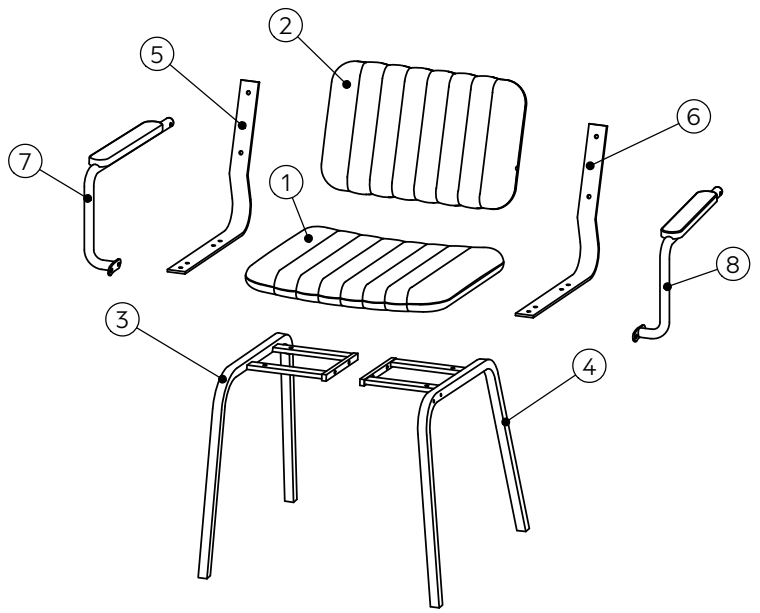

# AIDEN ARM DINING CHAIR-M48412

Assembly instructions

Components supplied. Please use this guide if you require replacement parts.

Ref	Dimensions	Visual	Qty	Ctn
1	465x410mm		1	1
2	440x275mm		1	1
3	540x435mm		1	1
4	540x435mm		1	1
5	545x230mm		1	1
6	545x230mm		1	1
7	360x260mm		1	1
8	360x260mm		1	1

Fixtures and fittings supplied (not to scale)				
Ref	Dimensions	Qty	Spare Qty	Visual
D	Ø18mm	4	1	
E	5mm	1		

Fixtures and fittings supplied (actual size)			
Ref	Dimensions	Qty	Spare Qty
A	M6x35mm	4	1
B	M6x20mm	8	1
C	M8x14mm	2	1
F	M6x27mm	2	1
G	M6x20mm	4	1