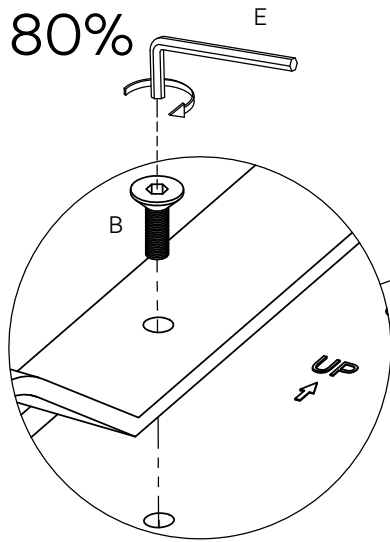

# AIDEN ARM DINING CHAIR-M48412

Assembly instructions

Components supplied. Please use this guide if you require replacement parts.

Ref	Dimensions	Visual	Qty	Ctn
1	465x410mm		1	1
2	440x275mm		1	1
3	540x435mm		1	1
4	540x435mm		1	1
5	545x230mm		1	1
6	545x230mm		1	1
7	360x260mm		1	1
8	360x260mm		1	1

Fixtures and fittings supplied (not to scale)				
Ref	Dimensions	Qty	Spare Qty	Visual
D	Ø18mm	4	1	
E	5mm	1		

Fixtures and fittings supplied (actual size)			
Ref	Dimensions	Qty	Spare Qty
A	M6x35mm	4	1
B	M6x20mm	8	1
C	M8x14mm	2	1
F	M6x27mm	2	1
G	M6x20mm	4	1

1.

B	M6x20mm	4	
E	5mm	1	

2.

80%

B	M6x20mm	4	
E	5mm	1	

3.

C	M8x14mm	2	
E	5mm	1	

80%

4.

E	5mm	1	
---	-----	---	--

5.

A	M6x35mm	4	
D	Ø18mm	4	
E	5mm	1	