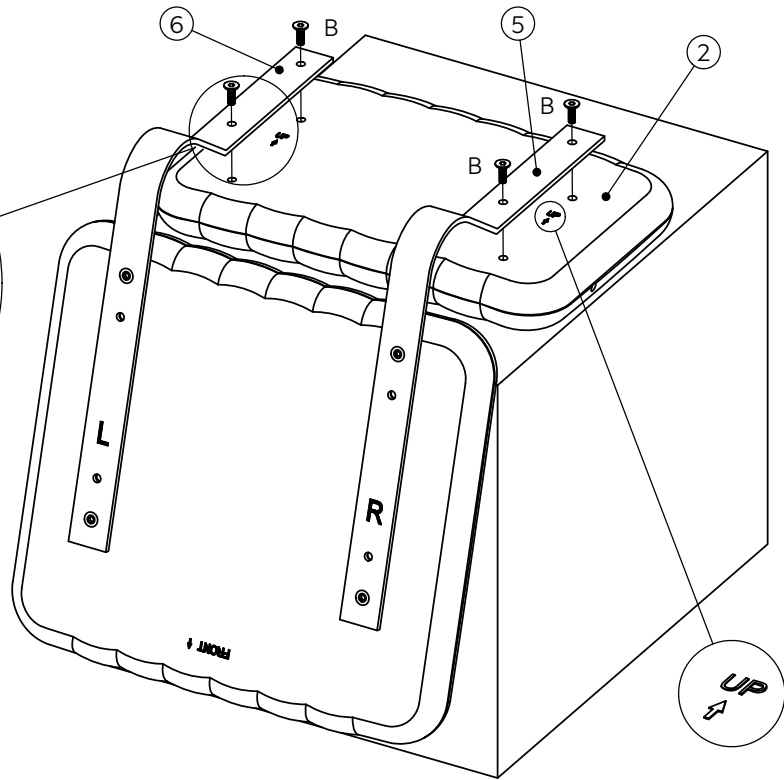

# AIDEN ARM DINING CHAIR-M48412

Assembly instructions

Components supplied. Please use this guide if you require replacement parts.

Ref	Dimensions	Visual	Qty	Ctn
1	465x410mm		1	1
2	440x275mm		1	1
3	540x435mm		1	1
4	540x435mm		1	1
5	545x230mm		1	1
6	545x230mm		1	1
7	360x260mm		1	1
8	360x260mm		1	1

Fixtures and fittings supplied (not to scale)				
Ref	Dimensions	Qty	Spare Qty	Visual
D	Ø18mm	4	1	
E	5mm	1		

Fixtures and fittings supplied (actual size)			
Ref	Dimensions	Qty	Spare Qty
A	M6x35mm	4	1
B	M6x20mm	8	1
C	M8x14mm	2	1
F	M6x27mm	2	1
G	M6x20mm	4	1

1.

B	M6x20mm	4	
E	5mm	1	

2.

80%

B	M6x20mm	4	
E	5mm	1	

3.

C	M8x14mm	2	
E	5mm	1	

80%