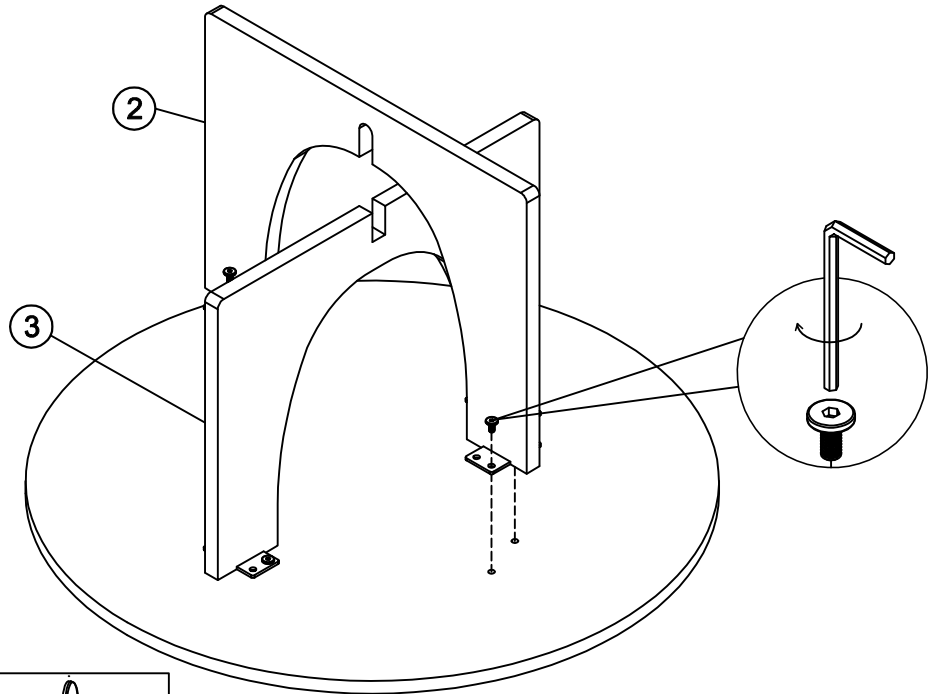

Ref	Dimensions	Visual	Qty	Ctn
1	40x72cm		1	1
2	40x72cm		1	1
3	82x82cm		1	1

Fixtures and fittings supplied (actual size)

Ref	Dimensions	Qty	Spare Qty
U154	Ø4 x 32mm	8	1
V36	Ø6 x 14mm	8	1

Fixtures and fittings supplied (not to scale)

Ref	Dimensions	Qty	Spare Qty	Visual
T4	N/A	1	N/A	
M39	N/A	4	N/A	

1

M39	N/A	4	
U154	Ø4 x 32mm	8	  not supplied

2

V36	Ø6 x 14mm	4	
T4	N/A	1	

3

V36	Ø6 x 14mm	4	
T4	N/A	1	

4

next

CRAFT OAK EFFECT COFFEE TABLE
M50770

Actual product size
H42.5 x W82x D82cm

Warnings

We suggest you retain these instructions for future reference.

Keep fittings out of children's reach and keep children well away from construction area.