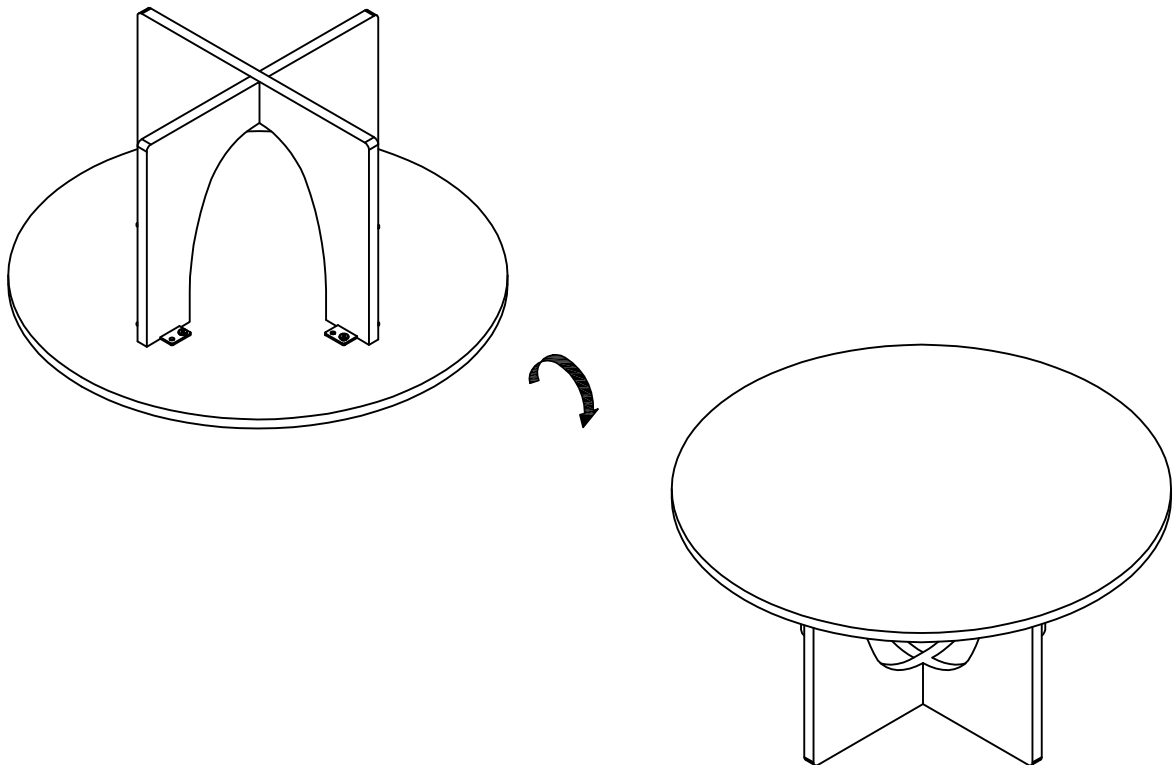

Ref	Dimensions	Visual	Qty	Ctn
1	40x72cm		1	1
2	40x72cm		1	1
3	82x82cm		1	1

Fixtures and fittings supplied (actual size)

Ref	Dimensions	Qty	Spare Qty
U154	Ø4 x 32mm	8	1
V36	Ø6 x 14mm	8	1

Fixtures and fittings supplied (not to scale)

Ref	Dimensions	Qty	Spare Qty	Visual
T4	N/A	1	N/A	
M39	N/A	4	N/A	

1

M39	N/A	4	
U154	Ø4 x 32mm	8	  not supplied

2

V36	Ø6 x 14mm	4	
T4	N/A	1	

3

V36	Ø6 x 14mm	4	
T4	N/A	1	

4

next

CRAFT OAK EFFECT COFFEE TABLE
M50770

Actual product size
H42.5 x W82x D82cm

Warnings

We suggest you retain these instructions for future reference.

Keep fittings out of children's reach and keep children well away from construction area.