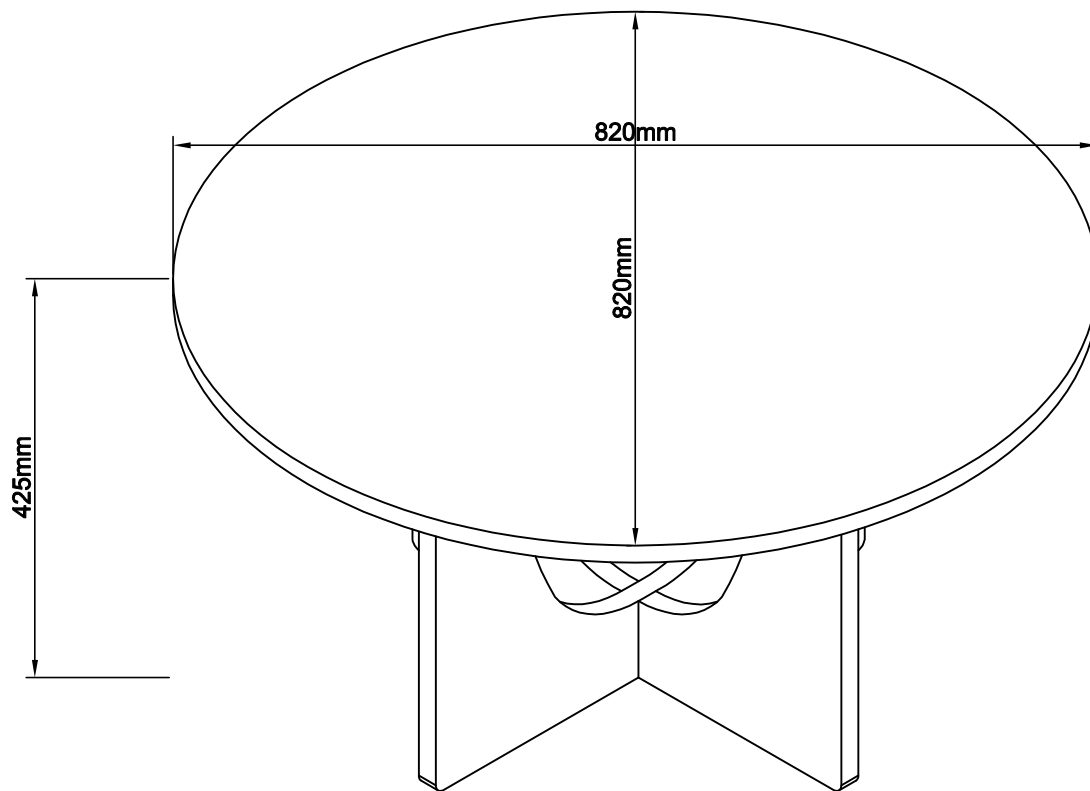

next

CRAFT OAK EFFECT COFFEE TABLE
M50770
Assembly instructions

Actual product size
H42.5x W82x D82cm

**IMPORTANT -
RETAIN FOR FUTURE REFERENCE**

Need Help ?

With: Assembly instruction
Missing or damaged parts

Ref	Dimensions	Visual	Qty	Ctn
1	40x72cm		1	1
2	40x72cm		1	1
3	82x82cm		1	1

Fixtures and fittings supplied (actual size)

Ref	Dimensions	Qty	Spare Qty
U154	Ø4 x 32mm	8	1
V36	Ø6 x 14mm	8	1

Fixtures and fittings supplied (not to scale)

Ref	Dimensions	Qty	Spare Qty	Visual
T4	N/A	1	N/A	
M39	N/A	4	N/A	

1

M39	N/A	4	
U154	Ø4 x 32mm	8	  not supplied

2

V36	Ø6 x 14mm	4	
T4	N/A	1	

3

V36	Ø6 x 14mm	4	
T4	N/A	1	

4

next

CRAFT OAK EFFECT COFFEE TABLE
M50770

Actual product size
H42.5 x W82x D82cm

Warnings

We suggest you retain these instructions for future reference.

Keep fittings out of children's reach and keep children well away from construction area.