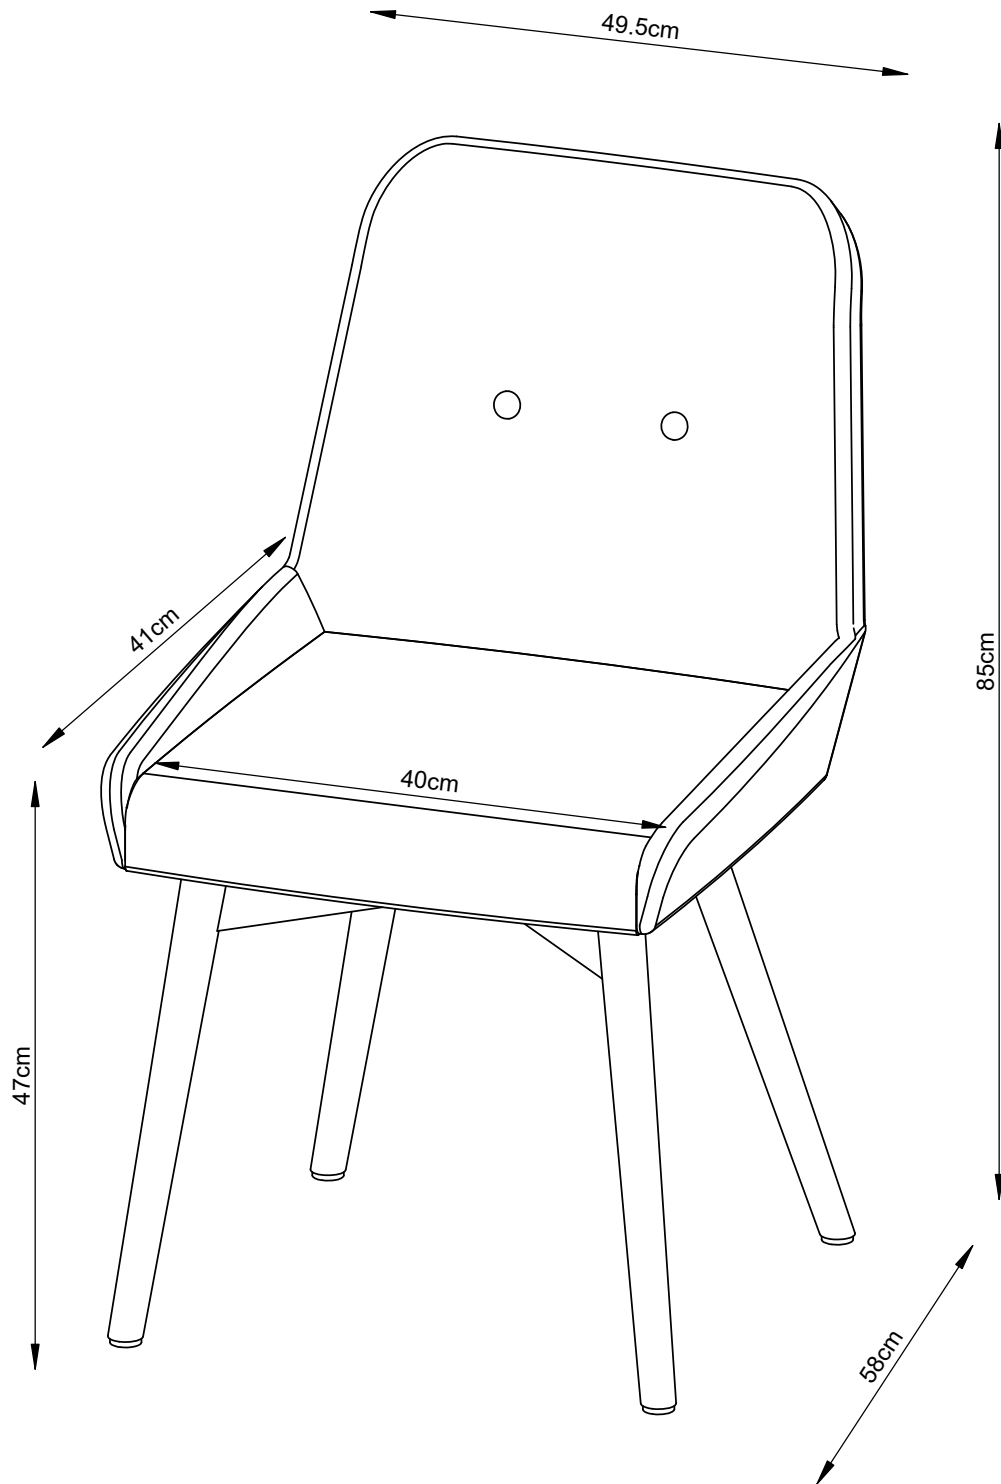

LACEY DINING CHAIR

Assembly instructions