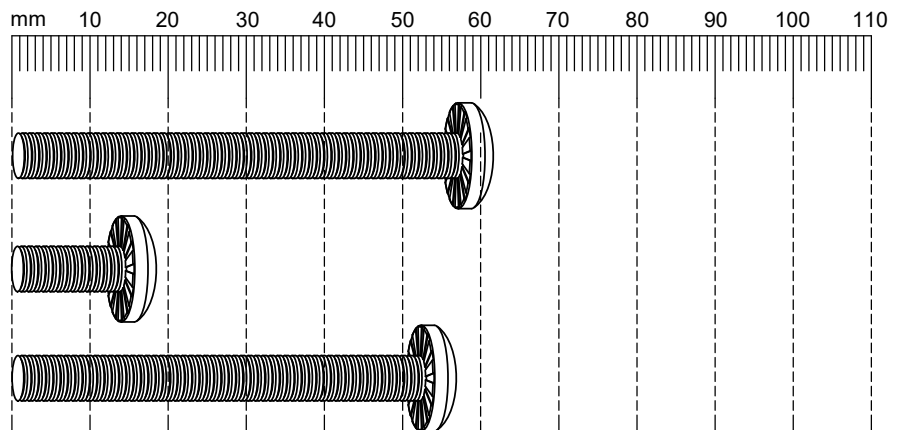

To View our full furniture range please visit www.next.co.uk

GETTING TO KNOW YOUR PRODUCT

Components supplied. Please use this guide if you require replacement parts.

Ref	Dimensions	Visual	Qty	Ctn
1	49x56cm		1	1
2	67.5x40cm		1	1

Ref	Dimensions	Visual	Qty	Ctn
3	67.5x40cm		1	1

Fixtures and fittings supplied (actual size)

Ref	Dimensions	Qty	*Extra Fittings
A	M6 x 60mm	1	1
B	M6 x 14mm	4	1
C	M6 x 55mm	4	1

Fixtures and fittings supplied(not to scale)