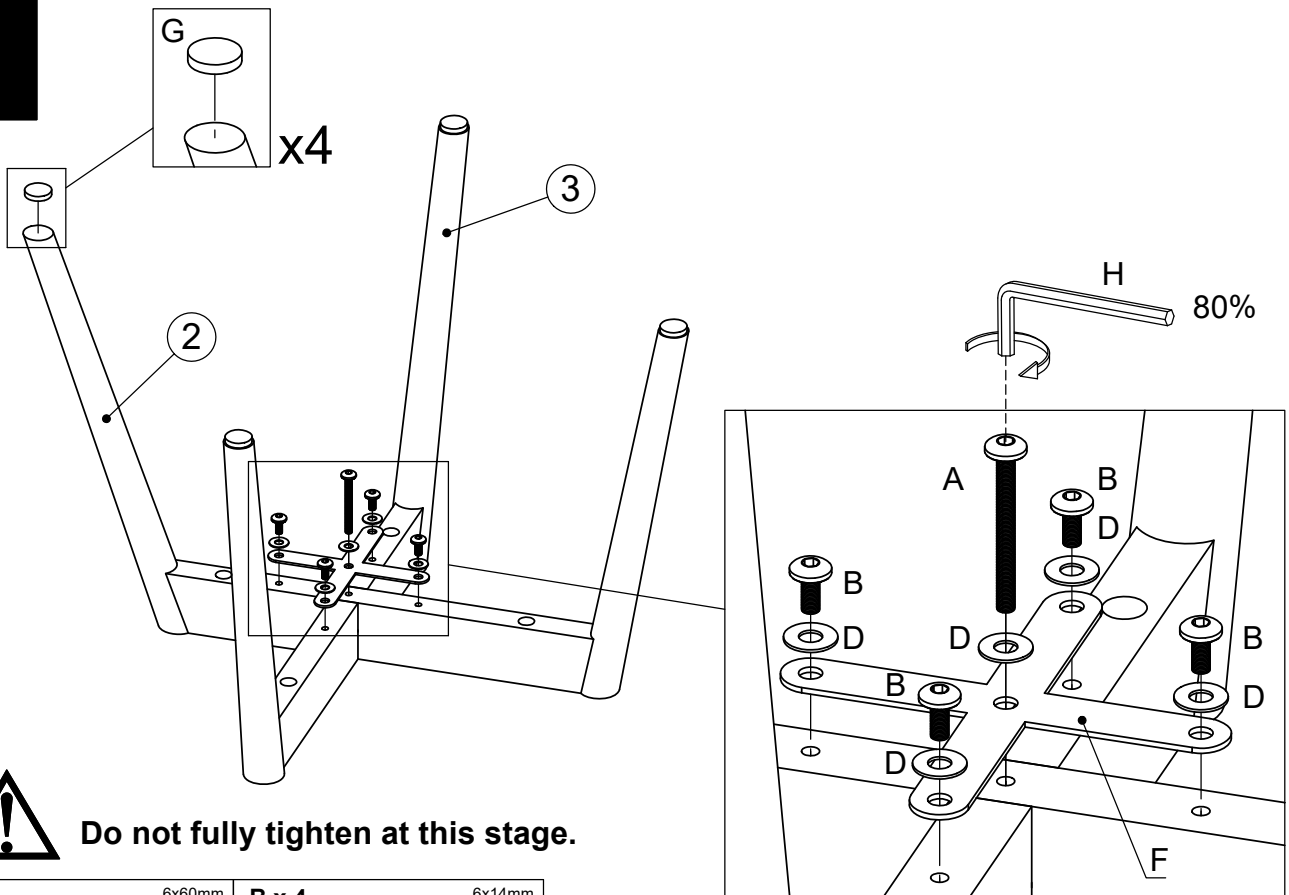

Ref	Dimensions	Visual	Qty	Ctn
3	67.5x40cm		1	1

Fixtures and fittings supplied (actual size)

Ref	Dimensions	Qty	*Extra Fittings
A	M6 x 60mm	1	1
B	M6 x 14mm	4	1
C	M6 x 55mm	4	1

Fixtures and fittings supplied(not to scale)

Ref	Dimensions	Visual	Qty	*Extra Fittings
D	18mm		5	1
E	14mm		4	1
F	150x150mm		1	

Ref	Dimensions	Visual	Qty	*Extra Fittings
G	25mm		4	1
H	5mm		1	

1

2

Do not fully tighten at this stage.

3

C x 4	6x55mm
	
E x 4	14mm
	
H x 1	5mm
	