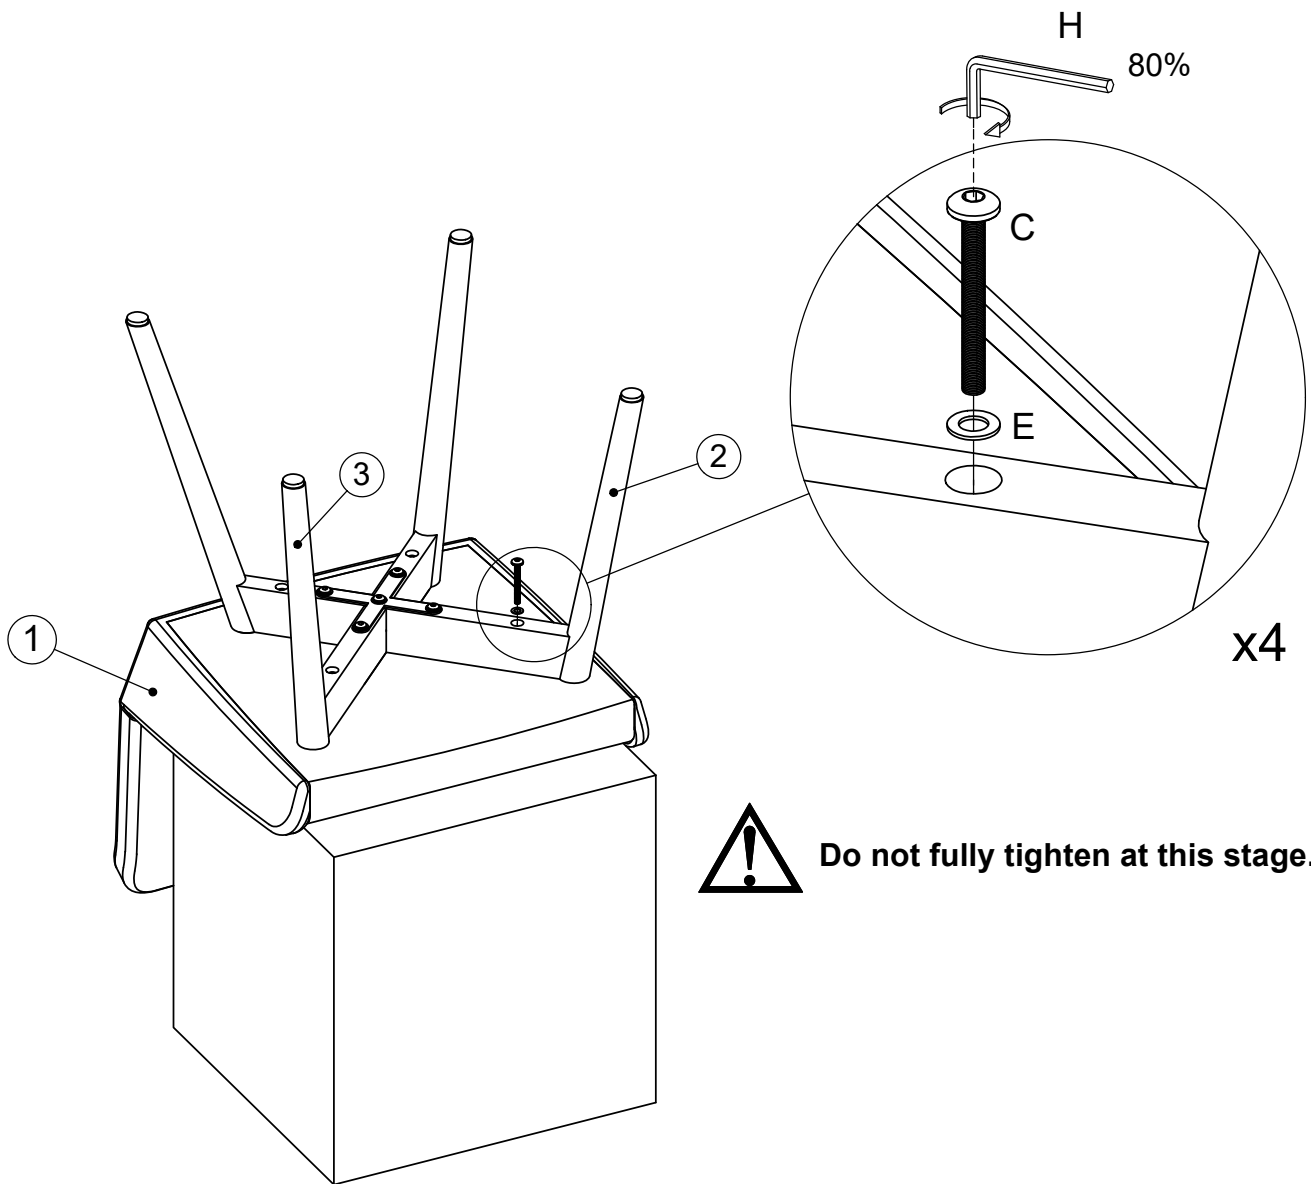

Ref	Dimensions	Visual	Qty	Ctn
3	67.5x40cm		1	1

Fixtures and fittings supplied (actual size)

Ref	Dimensions	Qty	*Extra Fittings
A	M6 x 60mm	1	1
B	M6 x 14mm	4	1
C	M6 x 55mm	4	1

Fixtures and fittings supplied(not to scale)

Ref	Dimensions	Visual	Qty	*Extra Fittings
D	18mm		5	1
E	14mm		4	1
F	150x150mm		1	

Ref	Dimensions	Visual	Qty	*Extra Fittings
G	25mm		4	1
H	5mm		1	

1

2

Do not fully tighten at this stage.

3

C x 4	6x55mm
	
E x 4	14mm
	
H x 1	5mm
	