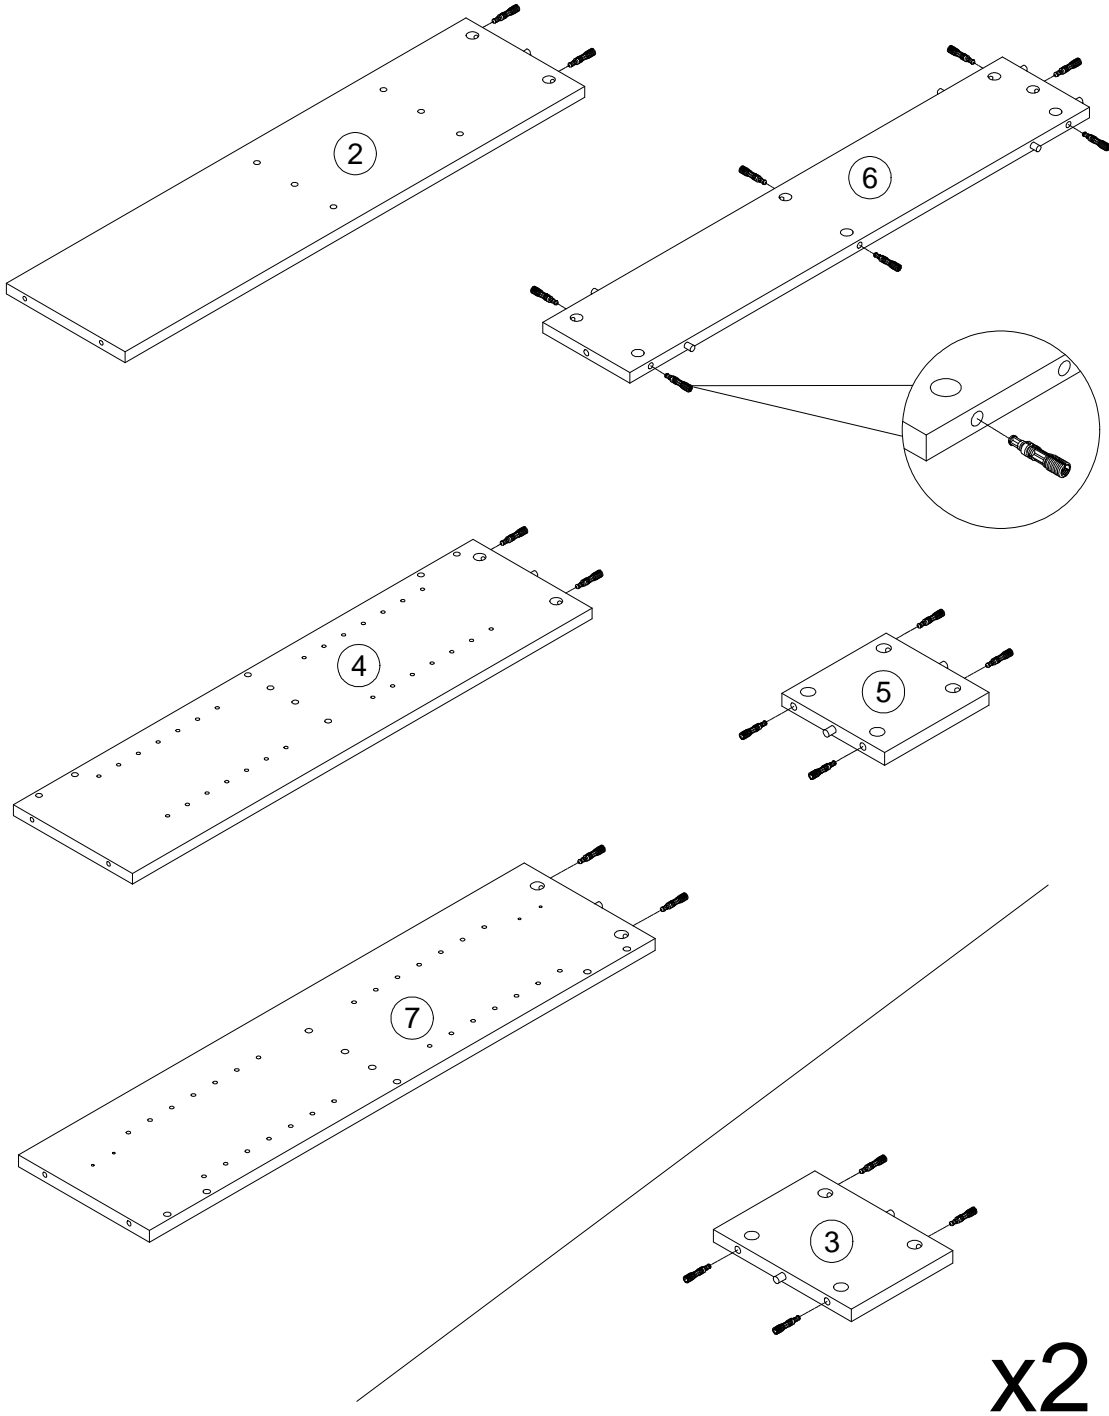

NEXT ENTRY CONSOLE

M75915
Assembly instructions

3

B8	Ø8 x 38mm	25