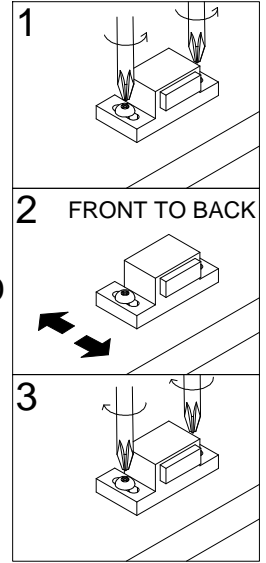

ENTRY CONSOLE M75915 Assembly instructions

Fixtures and fittings supplied (actual size)

Ref	Dimensions	Qty	Spare Qty
B3	Ø15 x 12mm	25	2
B8	Ø8 x 38mm	25	2
Y8	Ø6 x 50mm	7	1
S42	Ø4 x 16mm	2	1
S41	Ø4 x 16mm	1	1
P3	Ø5 x 16mm	8	1
U139	Ø4.5 x 15mm	8	1
D6	Ø8 x 30mm	15	2
S50	Ø4 x 25mm	4	1

Fixtures and fittings supplied (not to scale)

Ref	Dimensions	Qty	Spare Qty	Visual
O1	Ø21mm	6	1	
C11	N/A	2	N/A	
M1	N/A	1	N/A	
N7	N/A	1	N/A	
T4	N/A	2	N/A	

1

x2

D6

Ø8 x 30mm

15

NEXT ENTRY CONSOLE

M75915
Assembly instructions

2

B3

Ø15 x 12mm

25

NEXT ENTRY CONSOLE

M75915
Assembly instructions

3

B8	Ø8 x 38mm	25	
----	-----------	----	-------------------------------------------------------------------------------------

NEXT ENTRY CONSOLE

M75915
Assembly instructions

4

S41	Ø4 x 16mm	1		 not supplied
N7	N/A	1		
S42	Ø4 x 16mm	2		 not supplied
M1	N/A	1		