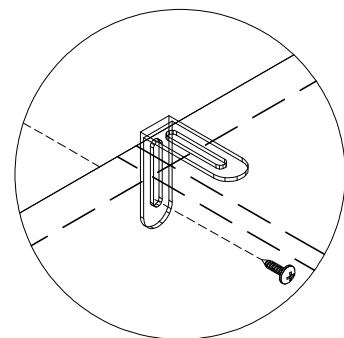

NEXT ENTRY CONSOLE

M75915
Assembly instructions

13

We recommend the use of the wall attachment bracket/strap provided for safety reasons. Move unit into desired position. Secure the 1X"L" metal brackets to the wall with an appropriate screw and wall plug for your wall type (not provided).

Warning: Always ensure intended wall area to be drilled is free from hidden electrical wires, water and gas pipes.

NB: Wall fixings are not included-Please source suitable fixing for your wall type. If in doubt please consult a qualified trades person.