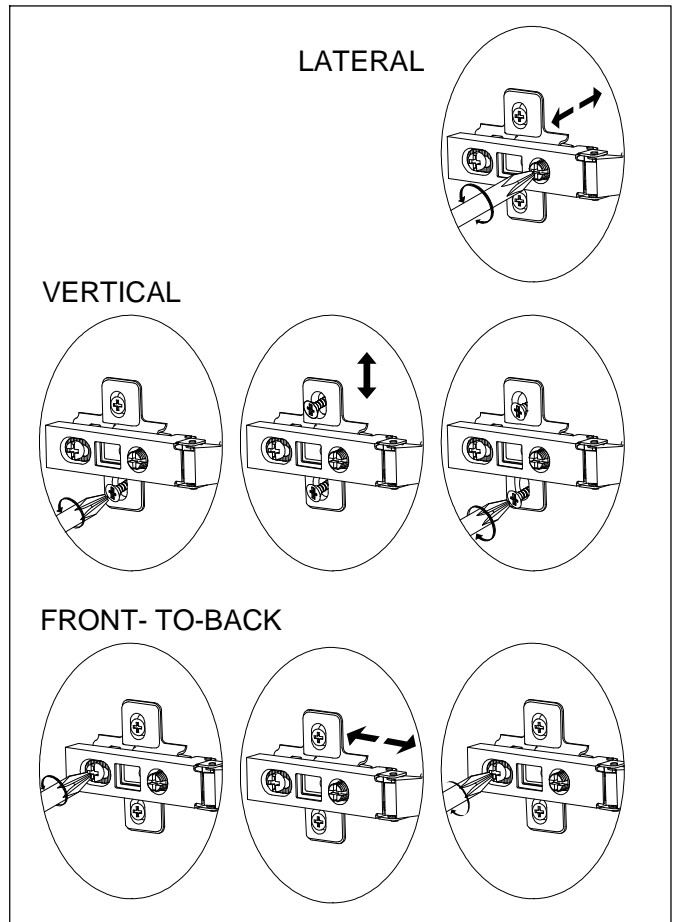

Warning: Always ensure intended wall area to be drilled is free from hidden electrical wires, water and gas pipes.

NB: Wall fixings are not included-Please source suitable fixing for your wall type. If in doubt please consult a qualified trades person.

NEXT ENTRY CONSOLE

M75915
Assembly instructions

14

Please apply the stickers provided to cover the camlocks as shown on the diagram as an example.

O1	Ø21mm	6	
P3	Ø5 x 16mm	8	

15

C11	N/A	2	
U139	Ø4.5 x 15mm	4	 not supplied

NEXT ENTRY CONSOLE

M75915
Assembly instructions

16

To align the door, please adjust the hinges as shown below.

Adjust Hinge Position

U139	Ø4.5 x 15mm	4		 not supplied
------	-------------	---	--	------------------