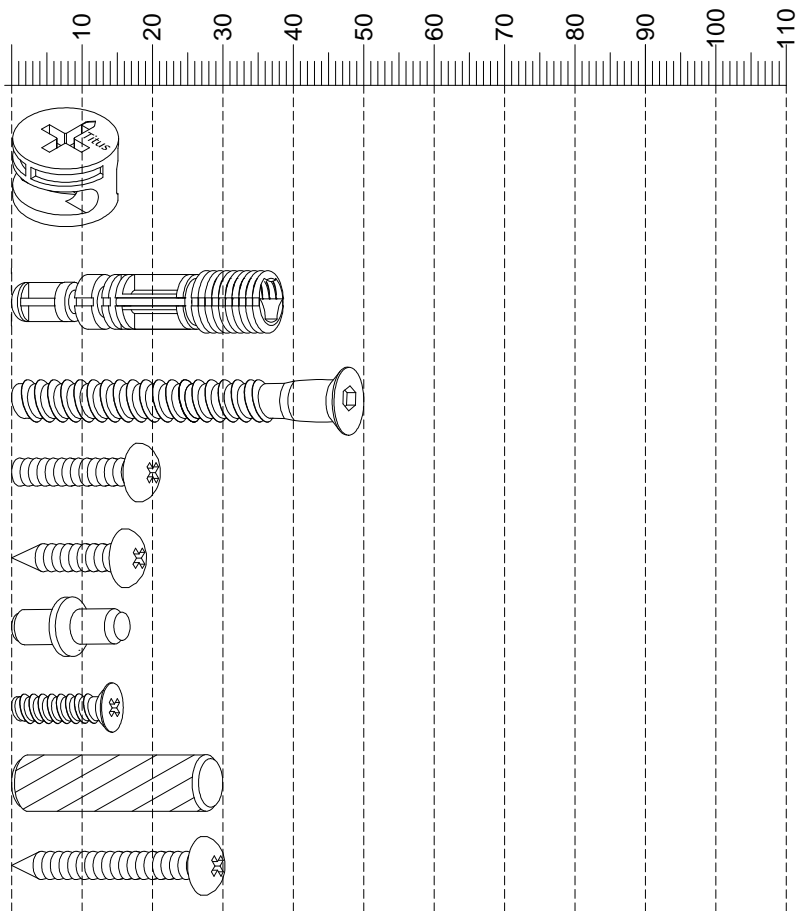

ENTRY CONSOLE M75915 Assembly instructions

Fixtures and fittings supplied (actual size)

Ref	Dimensions	Qty	Spare Qty
B3	Ø15 x 12mm	25	2
B8	Ø8 x 38mm	25	2
Y8	Ø6 x 50mm	7	1
S42	Ø4 x 16mm	2	1
S41	Ø4 x 16mm	1	1
P3	Ø5 x 16mm	8	1
U139	Ø4.5 x 15mm	8	1
D6	Ø8 x 30mm	15	2
S50	Ø4 x 25mm	4	1

Fixtures and fittings supplied (not to scale)

Ref	Dimensions	Qty	Spare Qty	Visual
O1	Ø21mm	6	1	
C11	N/A	2	N/A	
M1	N/A	1	N/A	
N7	N/A	1	N/A	
T4	N/A	2	N/A