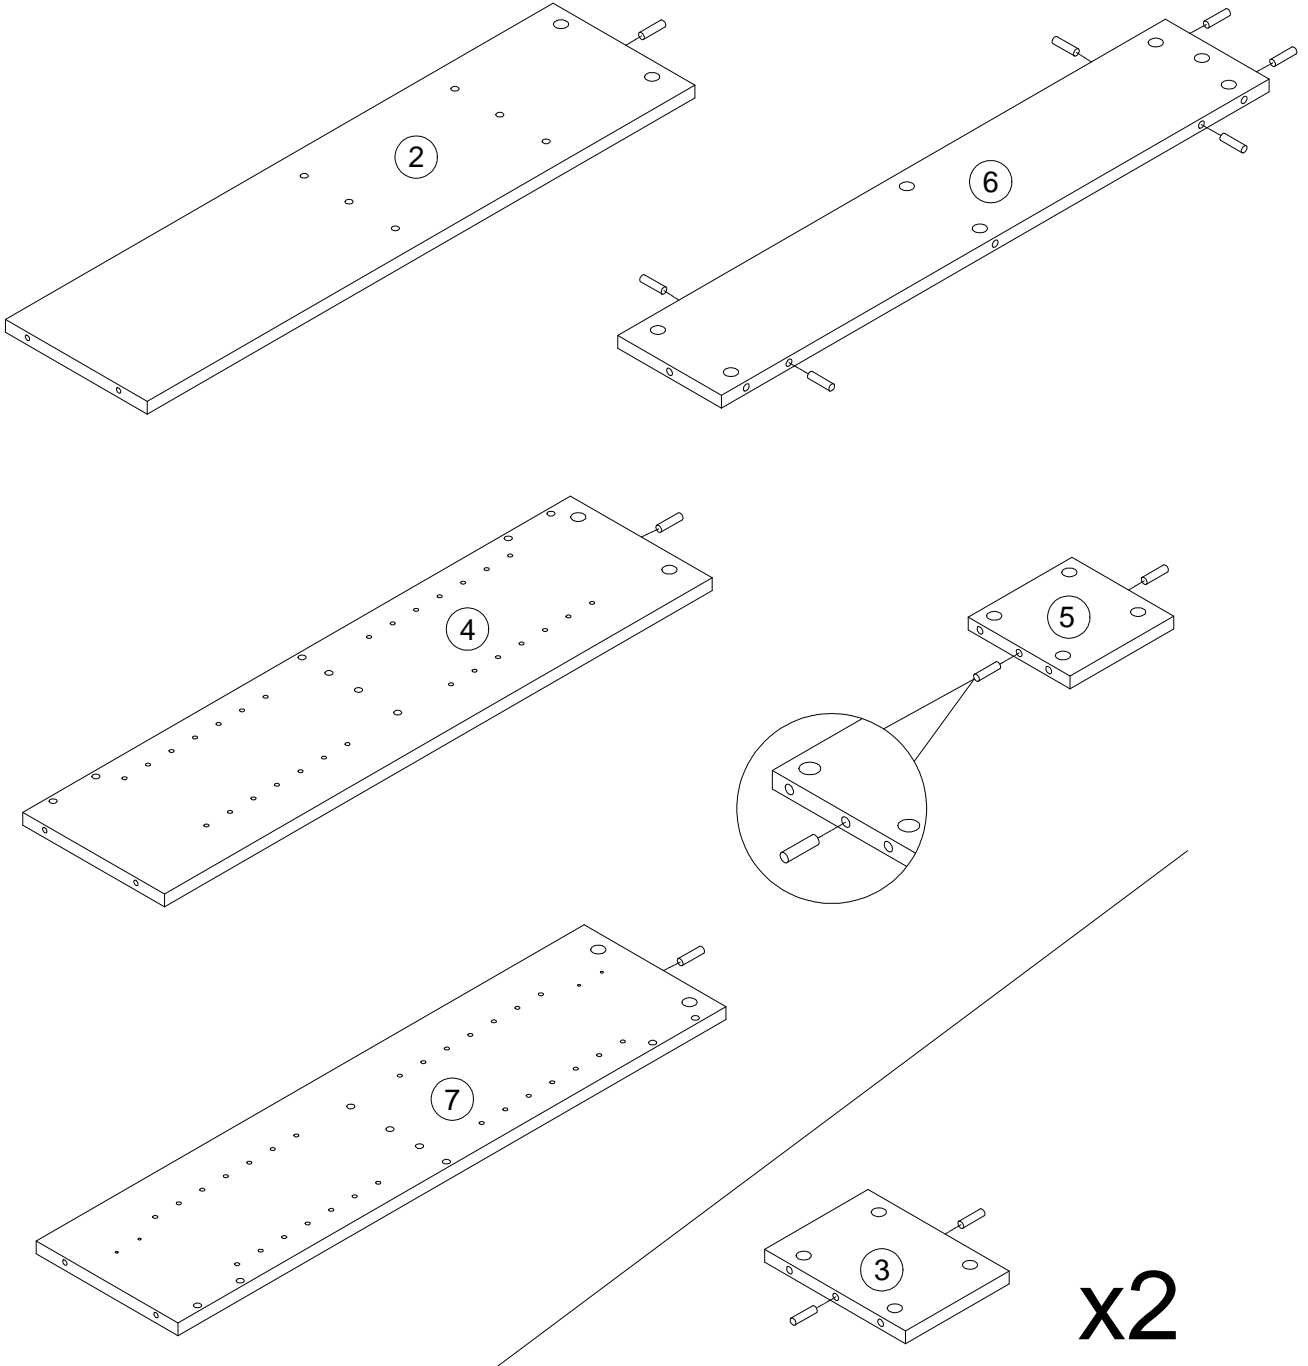

1

x2

D6

Ø8 x 30mm

15