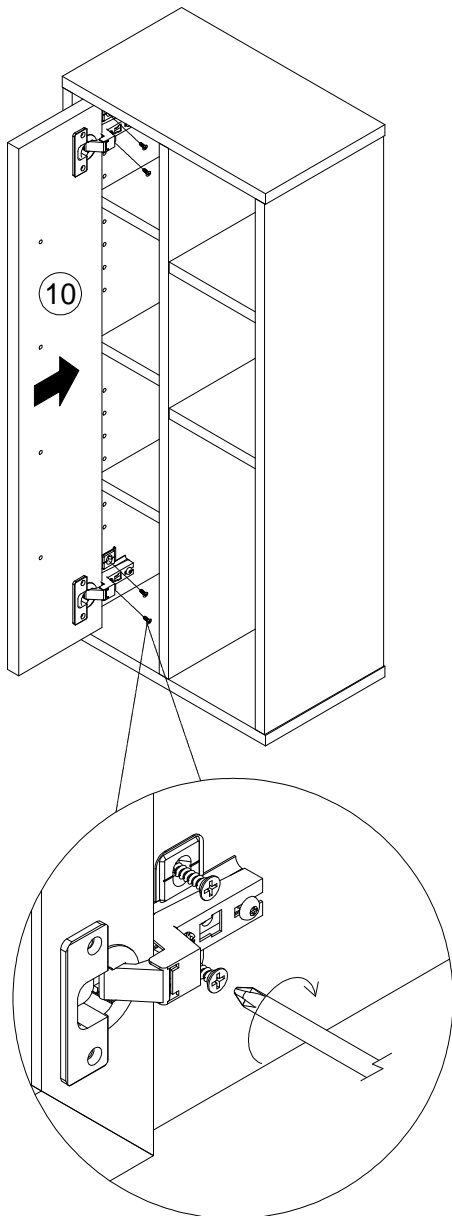

ENTRY CONSOLE M75915 Assembly instructions

Fixtures and fittings supplied (actual size)

Ref	Dimensions	Qty	Spare Qty
B3	Ø15 x 12mm	25	2
B8	Ø8 x 38mm	25	2
Y8	Ø6 x 50mm	7	1
S42	Ø4 x 16mm	2	1
S41	Ø4 x 16mm	1	1
P3	Ø5 x 16mm	8	1
U139	Ø4.5 x 15mm	8	1
D6	Ø8 x 30mm	15	2
S50	Ø4 x 25mm	4	1

NEXT ENTRY CONSOLE

M75915
Assembly instructions

14

Please apply the stickers provided to cover the camlocks as shown on the diagram as an example.

O1	Ø21mm	6	
P3	Ø5 x 16mm	8	

15

C11	N/A	2	
U139	Ø4.5 x 15mm	4	 not supplied

NEXT ENTRY CONSOLE

M75915
Assembly instructions

16

To align the door, please adjust the hinges as shown below.

Adjust Hinge Position

U139	Ø4.5 x 15mm	4		 not supplied
------	-------------	---	--	------------------

NEXT ENTRY CONSOLE

M75915
Assembly instructions

17

S50 Ø4 x 25mm

5

NEXT ENTRY CONSOLE

M75915

Actual product size
H 80 x W34 x D20 cm