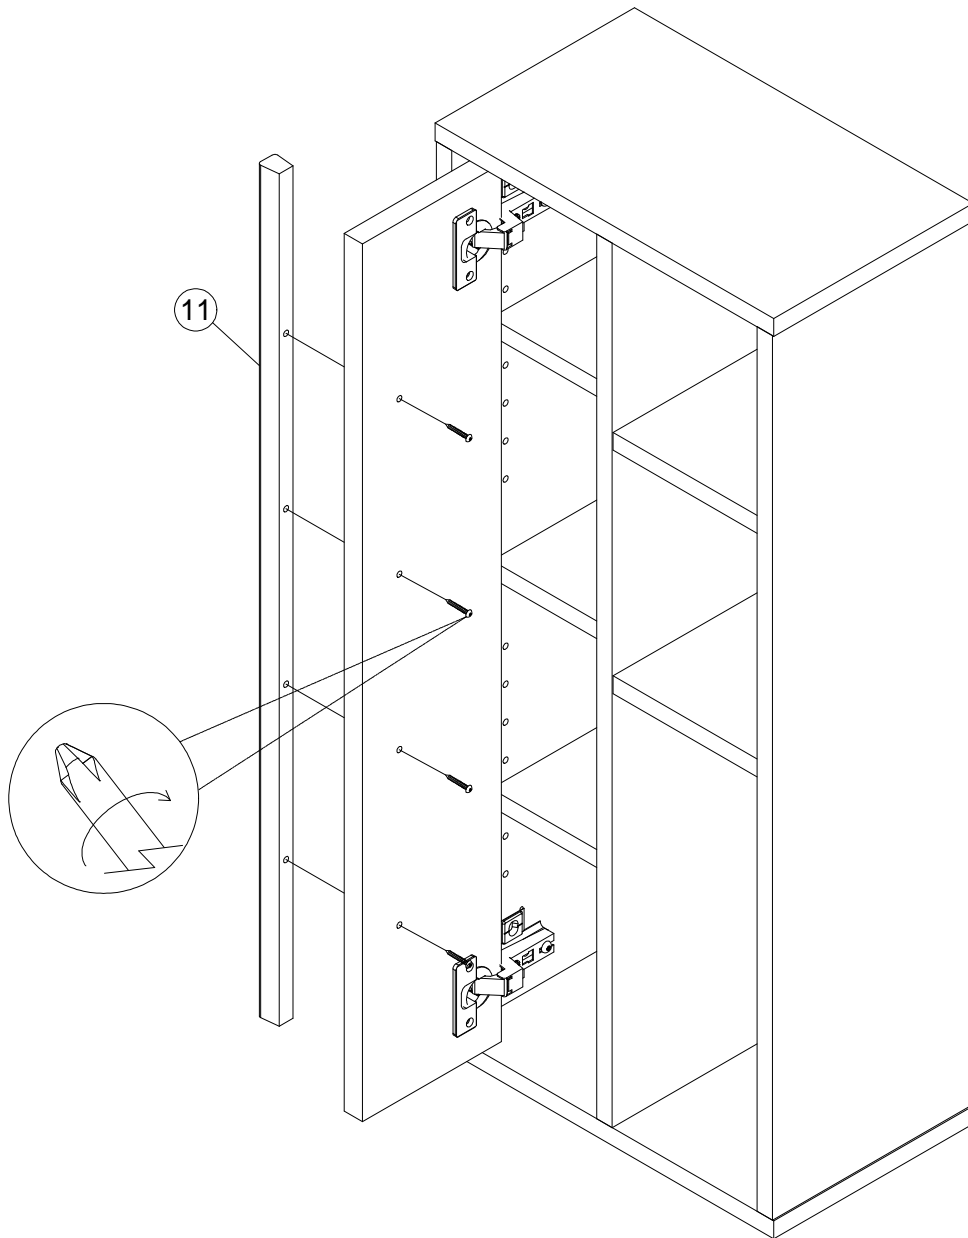

NEXT ENTRY CONSOLE

M75915
Assembly instructions

16

To align the door, please adjust the hinges as shown below.

Adjust Hinge Position

U139	Ø4.5 x 15mm	4		 not supplied
------	-------------	---	--	------------------

NEXT ENTRY CONSOLE

M75915
Assembly instructions

17

S50 Ø4 x 25mm

5

NEXT ENTRY CONSOLE

M75915

Actual product size
H 80 x W34 x D20 cm