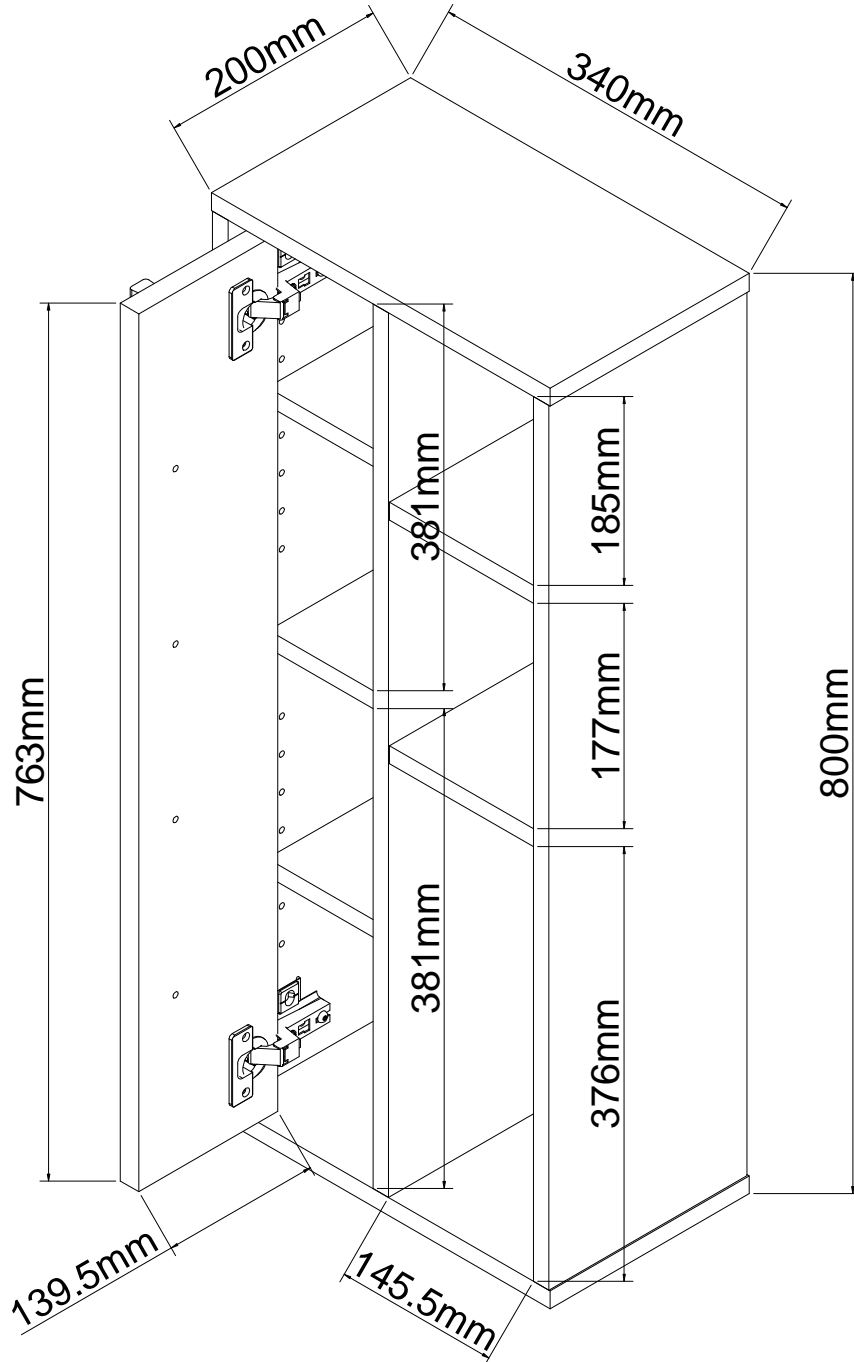

NEXT

ENTRY CONSOLE

M75915

Assembly instructions

Actual product size

H 80 x W34 x D20 cm

Need Help ?

With: Assembly instruction

ENTRY CONSOLE M75915 Assembly instructions

Fixtures and fittings supplied (actual size)

Ref	Dimensions	Qty	Spare Qty
B3	Ø15 x 12mm	25	2
B8	Ø8 x 38mm	25	2
Y8	Ø6 x 50mm	7	1
S42	Ø4 x 16mm	2	1
S41	Ø4 x 16mm	1	1
P3	Ø5 x 16mm	8	1
U139	Ø4.5 x 15mm	8	1
D6	Ø8 x 30mm	15	2
S50	Ø4 x 25mm	4	1

NEXT ENTRY CONSOLE

M75915
Assembly instructions

17

S50 Ø4 x 25mm

5

NEXT ENTRY CONSOLE

M75915

Actual product size
H 80 x W34 x D20 cm