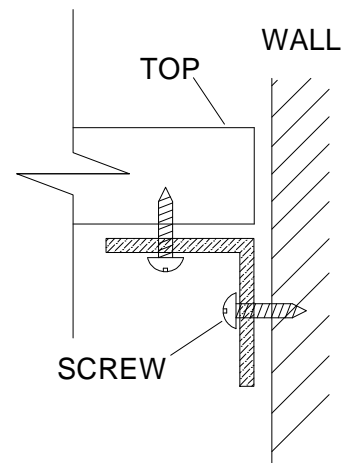

NEXT ENTRY CONSOLE

M75915
Assembly instructions

13

We recommend the use of the wall attachment bracket/strap provided for safety reasons. Move unit into desired position. Secure the 1X"L" metal brackets to the wall with an appropriate screw and wall plug for your wall type (not provided).

Warning: Always ensure intended wall area to be drilled is free from hidden electrical wires, water and gas pipes.

NB: Wall fixings are not included-Please source suitable fixing for your wall type. If in doubt please consult a qualified trades person.