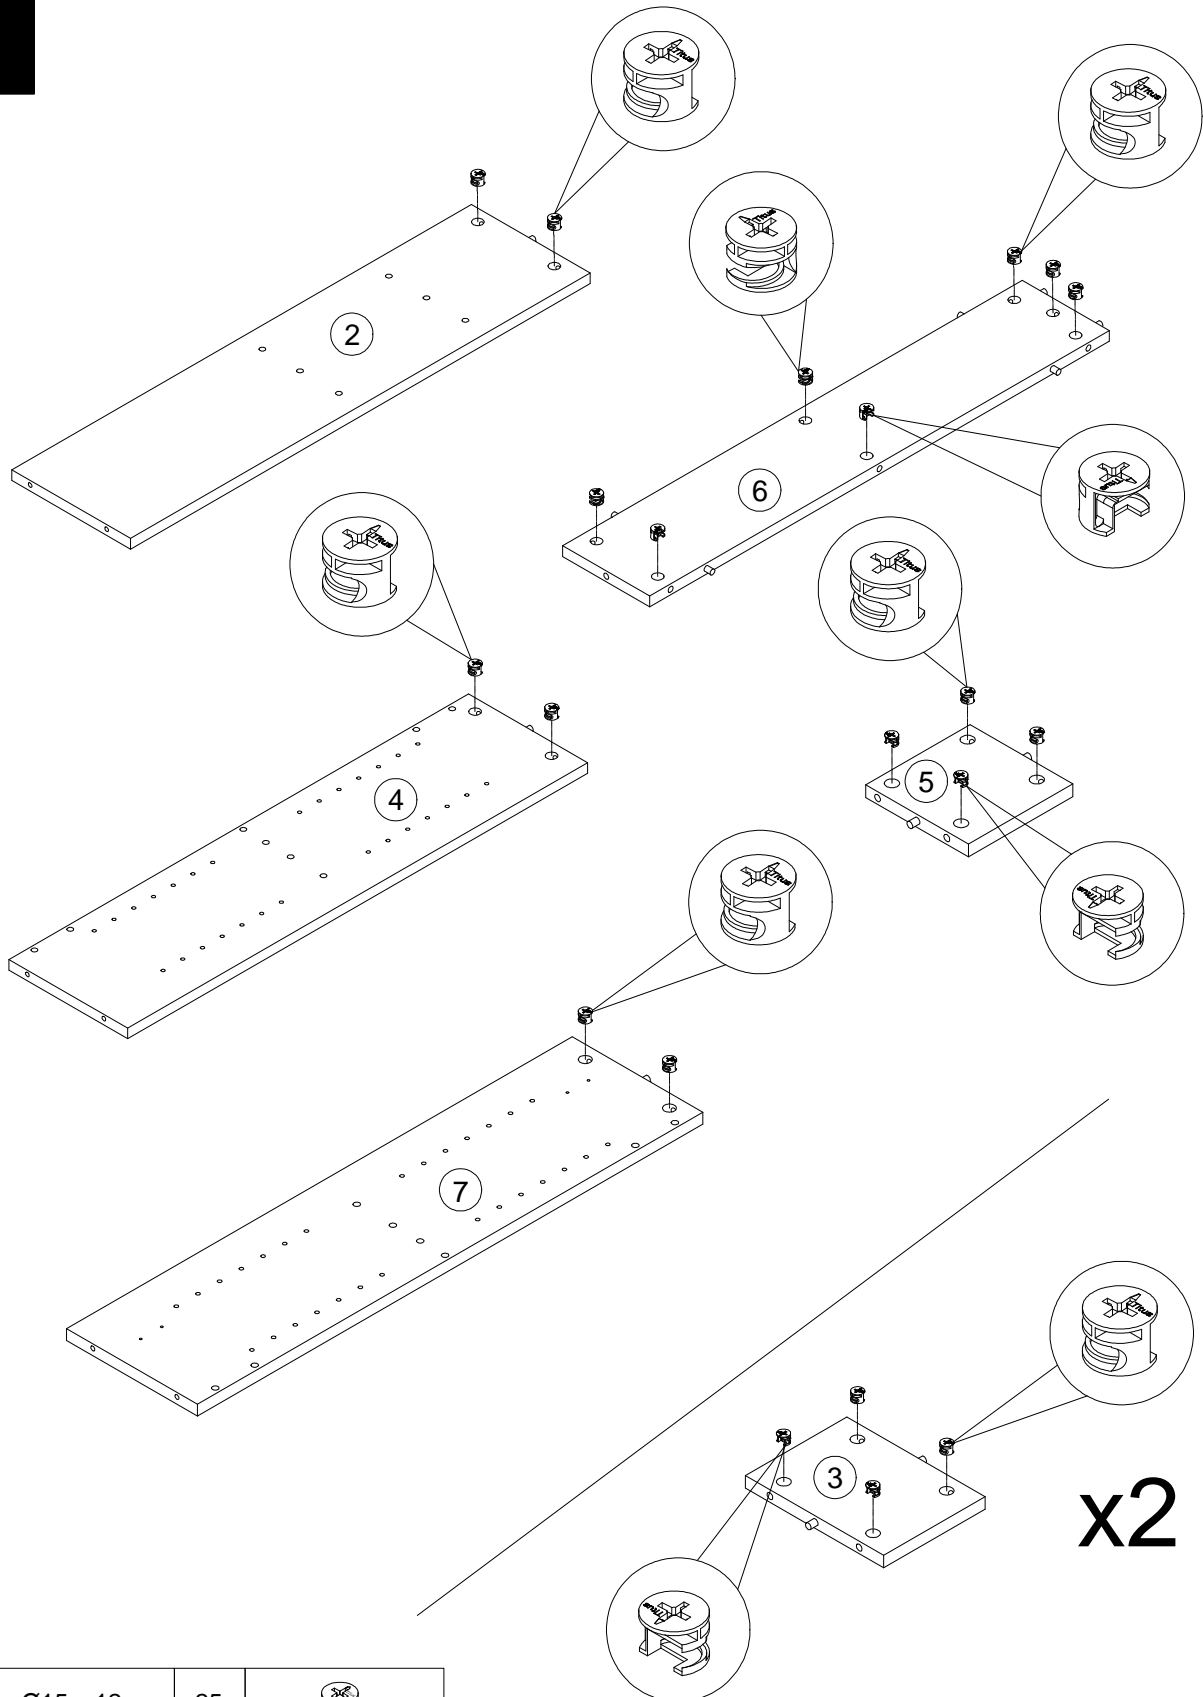

NEXT ENTRY CONSOLE

M75915
Assembly instructions

2

B3

Ø15 x 12mm

25