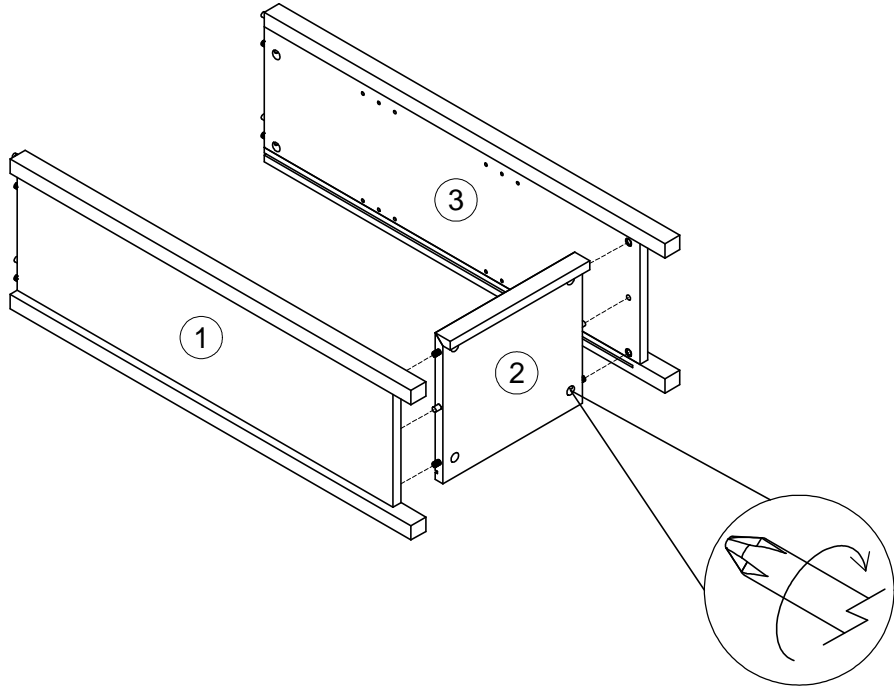

NEXT

NAVY HAMPSHIRE MID BOY

M78429
Assembly instructions

1