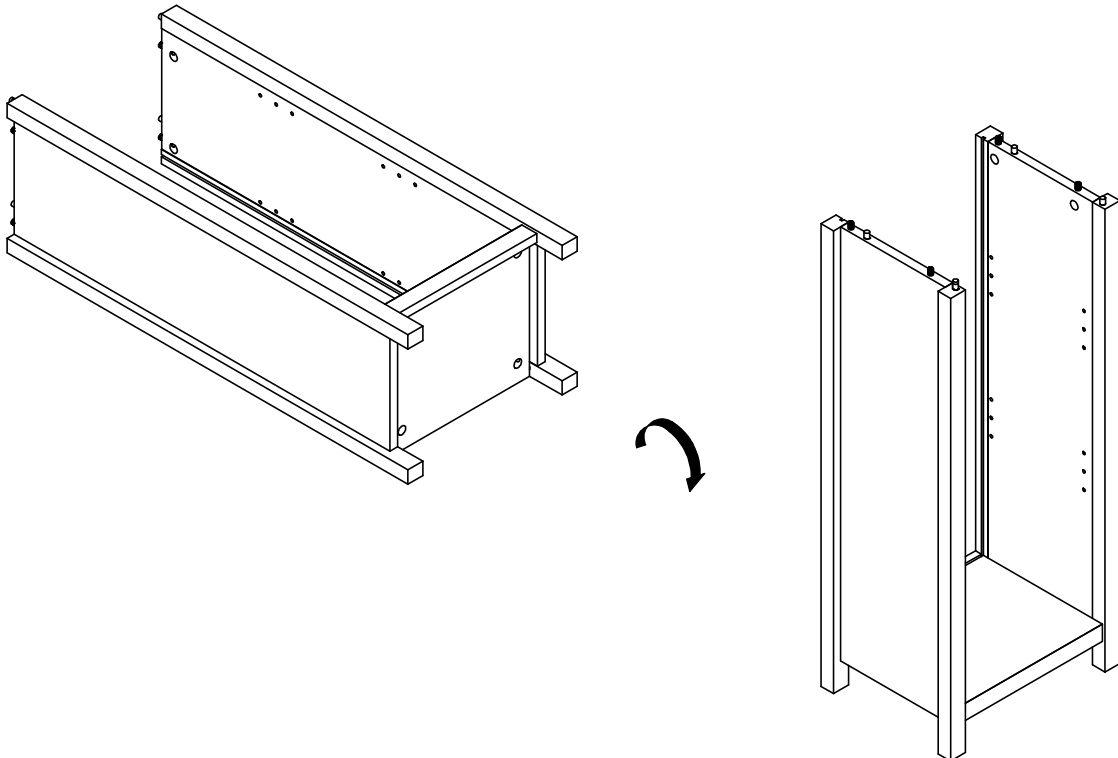

NEXT

NAVY HAMPSHIRE MID BOY

M78429
Assembly instructions

1

2