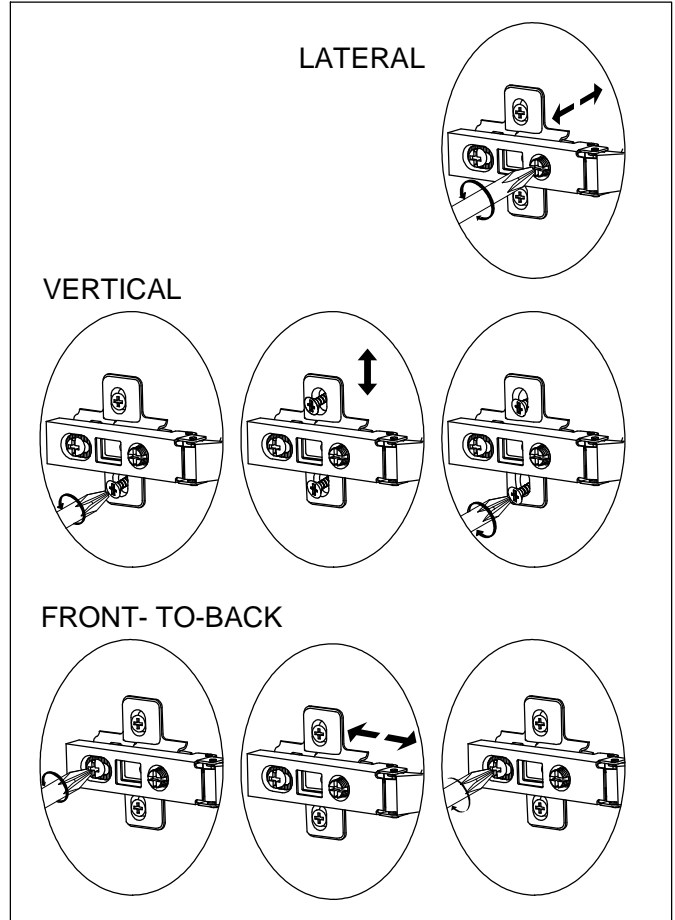

We recommend the use of the wall attachment bracket/strap provided for safety reasons. Move unit into desired position. Secure the 1X"L" metal brackets to the wall with an appropriate screw and wall plug for your wall type (not provided).

11

E28	N/A	1	
Z23	Ø4 x 25mm	1	 not supplied

12

To align the door, please adjust the hinges as shown below.

Adjust Hinge Position

U139

Ø4.5 x 15mm

4