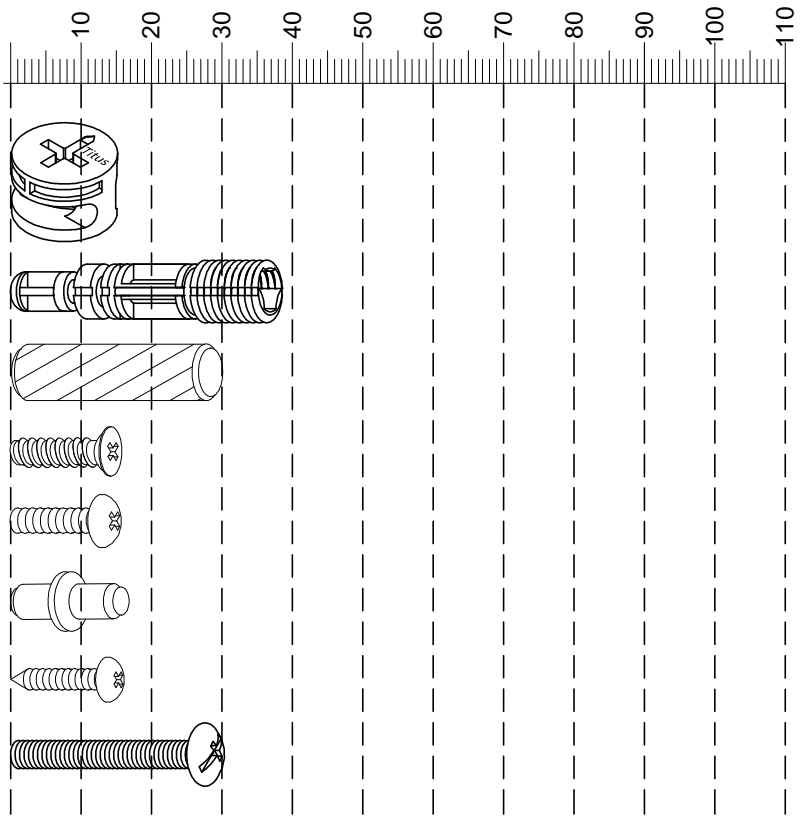

Components supplied. Please use this guide if you require replacement parts.

Ref	Dimensions	Visual	Qty	Ctn
1	26x80.5cm		1	1
2	25.5x28cm		1	1
3	26x80.5cm		1	1
4	29x73.5cm		1	1
5	27x36.5cm		1	1
6	21.5x28cm		1	1
7	27.5x69.5cm		1	1

Fixtures and fittings supplied (actual size)

Ref	Dimensions	Qty	Spare Qty
B3	Ø15 x 12mm	8 pre assembled	1
B8	Ø8 x 38mm	8 pre assembled	1
D6	Ø8 x 30mm	4 pre assembled	1
U139	Ø4.5 x 15mm	8	1
S42	Ø4 x 16mm	2	1
P3	Ø5 x 16mm	8	1
S41	Ø4 x 16mm	1	1
Z23	Ø4 x 25mm	1	N/A