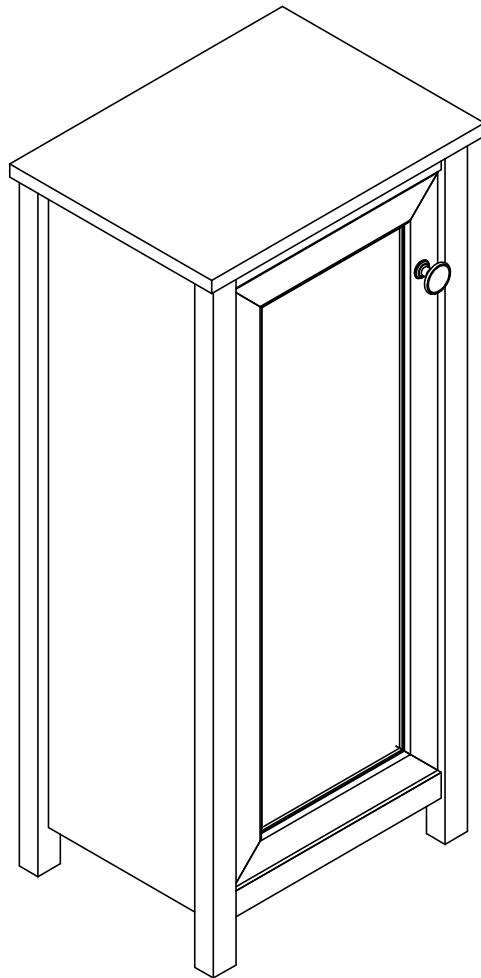

NEXT

NAVY HAMPSHIRE MID BOY

M78429

Assembly instructions

Actual product size
H82 x W36.5 x D27cm

Need Help ?

With: Assembly instruction
Missing or damaged parts

IMPORTANT - RETAIN FOR FUTURE REFERENCE