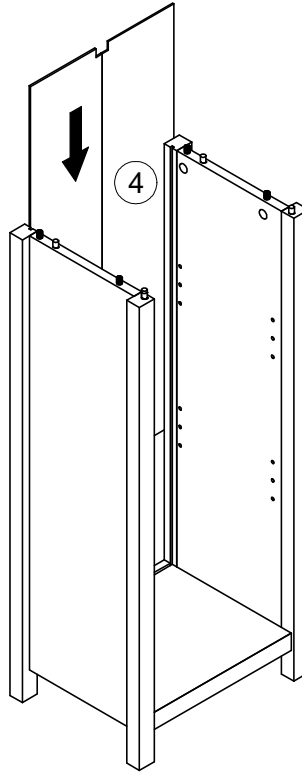

3

4

M11	N/A	1	
S42	Ø4 x 16mm	2	 not supplied