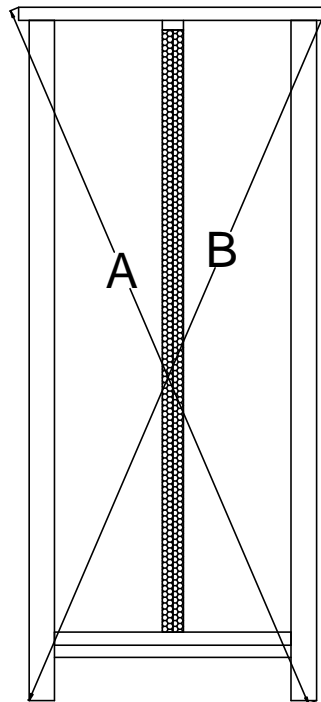

Components supplied. Please use this guide if you require replacement parts.

Ref	Dimensions	Visual	Qty	Ctn
1	26x80.5cm		1	1
2	25.5x28cm		1	1
3	26x80.5cm		1	1
4	29x73.5cm		1	1
5	27x36.5cm		1	1
6	21.5x28cm		1	1
7	27.5x69.5cm		1	1

Fixtures and fittings supplied (not to scale)

Ref	Dimensions	Qty	Spare Qty	Visual
C8	N/A	2	N/A	
O1	Ø21mm	4	1	
E28	N/A	1	N/A	
M9	N/A	1	N/A	
N7	N/A	1	N/A	
T38	N/A	6	1	

NEXT

NAVY HAMPSHIRE MID BOY

M78429
Assembly instructions

1

2

3

4

M11	N/A	1	
S42	Ø4 x 16mm	2	  not supplied

5

6

$A=B$