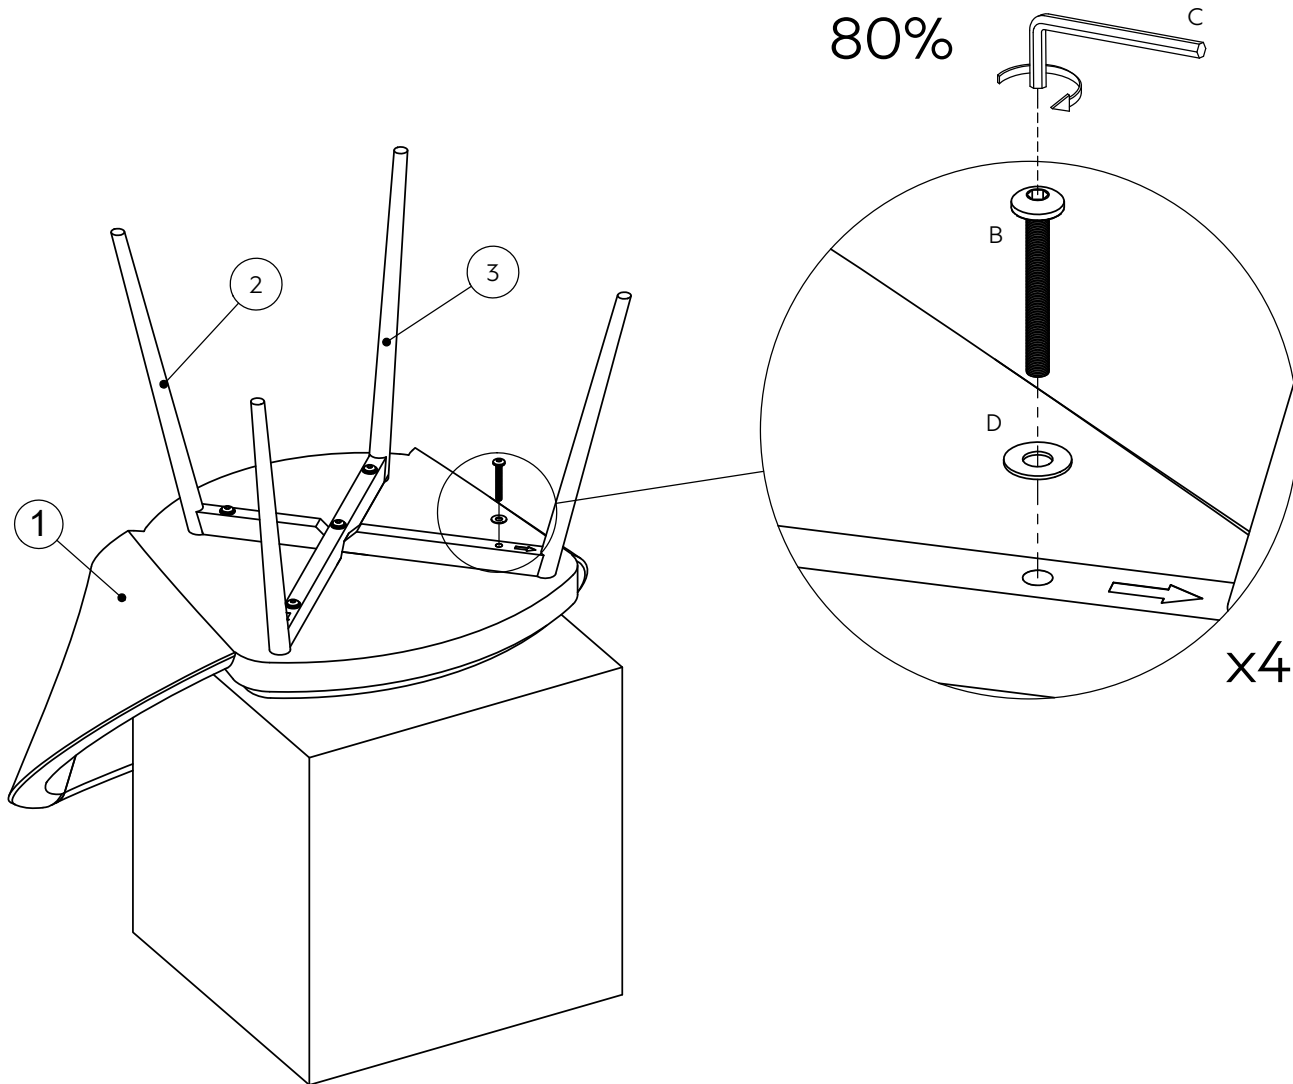

Fixtures and fittings supplied (actual size)			
Ref	Dimensions	Qty	Spare Qty
A	M6x30mm	1	1
B	M6x45mm	4	1

Fixtures and fittings supplied (not to scale)				
Ref	Dimensions	Qty	Spare Qty	Visual
C	5mm	1		
D	Ø18mm	5	1	

HEWITT DINING CHAIR- 778344-M56508-T62880-T62879-M97708-739307

Assembly instructions

1.

2.

D	Ø18mm	1	
A	M6x30mm	1	
C	5mm	1	

3.

4.

B	M6x45mm	4	
D	Ø18mm	4	
C	5mm	1	

5.

NEXT

HEWITT DINING CHAIR-778344-M56508-T62880-T62879-M97708-
739307

Assembly instructions

Actual product size
H81 x W60 x D59cm