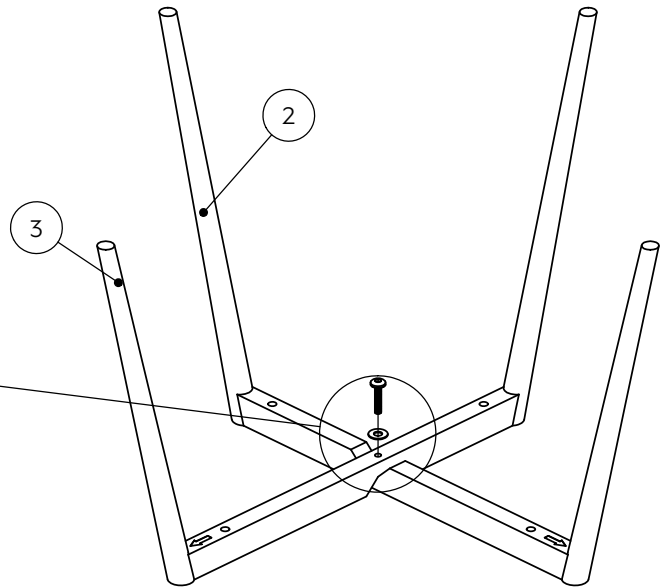

HEWITT DINING CHAIR- 778344-M56508-T62880-T62879-M97708-739307

Assembly instructions

Components supplied. Please use this guide if you require replacement parts.

Ref	Dimensions	Visual	Qty	Ctn
1	600x580mm		1	1
2	670x410mm		1	1
3	670x410mm		1	1
4	460x480mm		1	1

Fixtures and fittings supplied (actual size)			
Ref	Dimensions	Qty	Spare Qty
A	M6x30mm	1	1
B	M6x45mm	4	1

Fixtures and fittings supplied (not to scale)				
Ref	Dimensions	Qty	Spare Qty	Visual
C	5mm	1		
D	Ø18mm	5	1	

HEWITT DINING CHAIR- 778344-M56508-T62880-T62879-M97708-739307

Assembly instructions

1.

2.

D	Ø18mm	1	
A	M6x30mm	1	
C	5mm	1	

3.

4.

B	M6x45mm	4	
D	Ø18mm	4	
C	5mm	1	