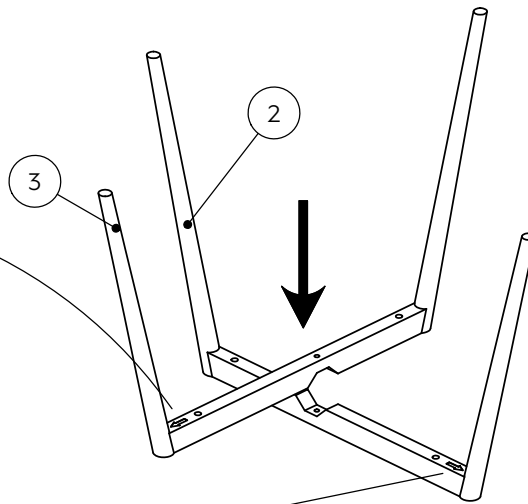

HEWITT DINING CHAIR- 778344-M56508-T62880-T62879-M97708-739307

Assembly instructions

Components supplied. Please use this guide if you require replacement parts.

Ref	Dimensions	Visual	Qty	Ctn
1	600x580mm		1	1
2	670x410mm		1	1
3	670x410mm		1	1
4	460x480mm		1	1

Fixtures and fittings supplied (actual size)			
Ref	Dimensions	Qty	Spare Qty
A	M6x30mm	1	1
B	M6x45mm	4	1

Fixtures and fittings supplied (not to scale)				
Ref	Dimensions	Qty	Spare Qty	Visual
C	5mm	1		
D	Ø18mm	5	1	

HEWITT DINING CHAIR- 778344-M56508-T62880-T62879-M97708-739307

Assembly instructions

1.

2.

D	Ø18mm	1	
A	M6x30mm	1	
C	5mm	1	

3.

4.

B	M6x45mm	4	
D	Ø18mm	4	
C	5mm	1	