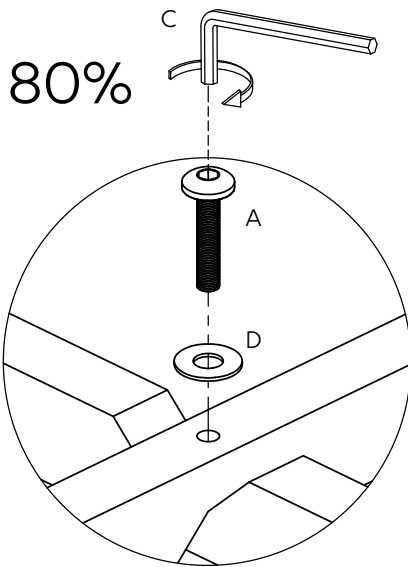

HEWITT DINING CHAIR- 778344-M56508-T62880-T62879-M97708-739307

Assembly instructions

Components supplied. Please use this guide if you require replacement parts.

Ref	Dimensions	Visual	Qty	Ctn
1	600x580mm		1	1
2	670x410mm		1	1
3	670x410mm		1	1
4	460x480mm		1	1

Fixtures and fittings supplied (actual size)			
Ref	Dimensions	Qty	Spare Qty
A	M6x30mm	1	1
B	M6x45mm	4	1

Fixtures and fittings supplied (not to scale)				
Ref	Dimensions	Qty	Spare Qty	Visual
C	5mm	1		
D	Ø18mm	5	1	

HEWITT DINING CHAIR- 778344-M56508-T62880-T62879-M97708-739307

Assembly instructions

1.

2.

D	Ø18mm	1	
A	M6x30mm	1	
C	5mm	1	

3.

4.

B	M6x45mm	4	
D	Ø18mm	4	
C	5mm	1	