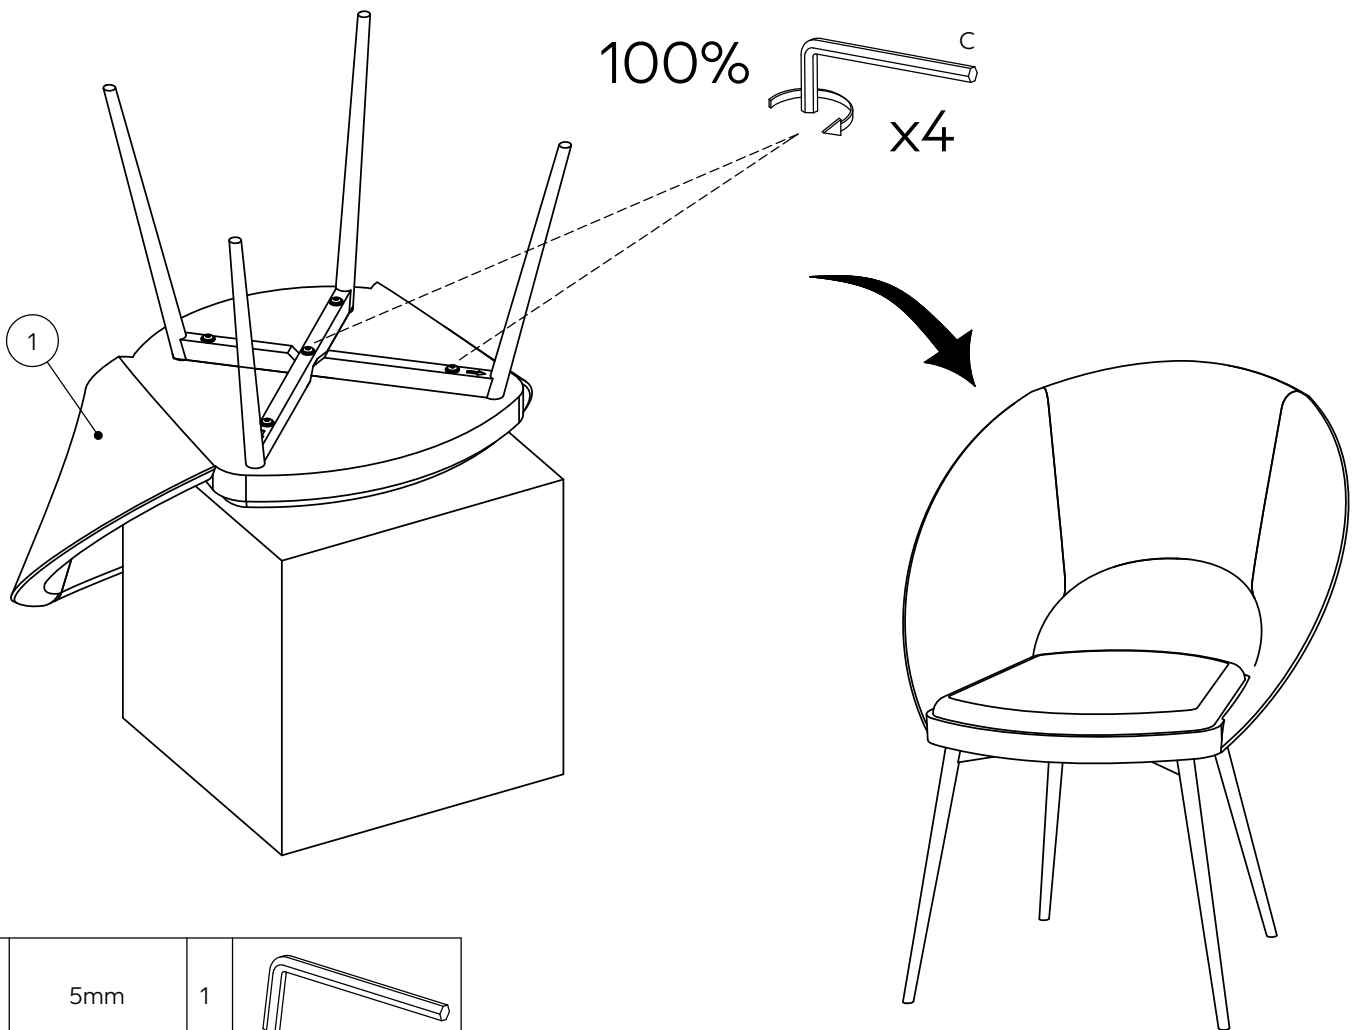

Fixtures and fittings supplied (actual size)			
Ref	Dimensions	Qty	Spare Qty
A	M6x30mm	1	1
B	M6x45mm	4	1

Fixtures and fittings supplied (not to scale)				
Ref	Dimensions	Qty	Spare Qty	Visual
C	5mm	1		
D	Ø18mm	5	1	

HEWITT DINING CHAIR- 778344-M56508-T62880-T62879-M97708-739307

Assembly instructions

1.

2.

D	Ø18mm	1	
A	M6x30mm	1	
C	5mm	1	

3.

4.

B	M6x45mm	4	
D	Ø18mm	4	
C	5mm	1	

5.

NEXT

HEWITT DINING CHAIR-778344-M56508-T62880-T62879-M97708-
739307

Assembly instructions

Actual product size
H81 x W60 x D59cm