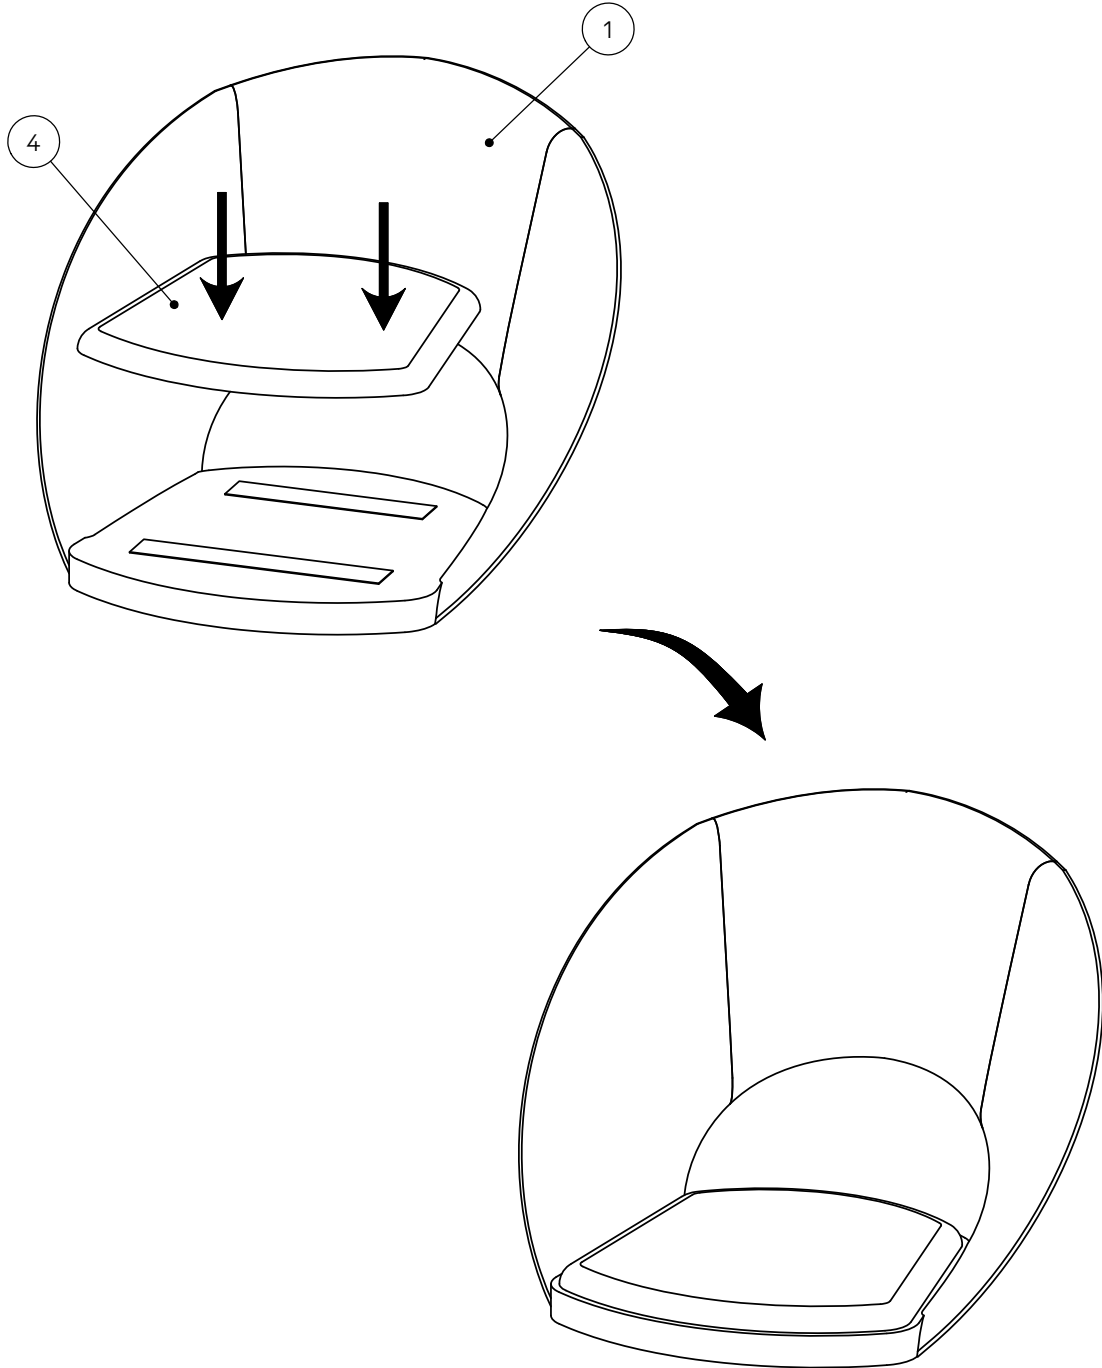

Fixtures and fittings supplied (actual size)			
Ref	Dimensions	Qty	Spare Qty
A	M6x30mm	1	1
B	M6x45mm	4	1

Fixtures and fittings supplied (not to scale)				
Ref	Dimensions	Qty	Spare Qty	Visual
C	5mm	1		
D	Ø18mm	5	1	

HEWITT DINING CHAIR- 778344-M56508-T62880-T62879-M97708-739307

Assembly instructions

1.

2.

D	Ø18mm	1	
A	M6x30mm	1	
C	5mm	1	

3.

4.

B	M6x45mm	4	
D	Ø18mm	4	
C	5mm	1	

5.

NEXT

HEWITT DINING CHAIR-778344-M56508-T62880-T62879-M97708-
739307

Assembly instructions

Actual product size
H81 x W60 x D59cm